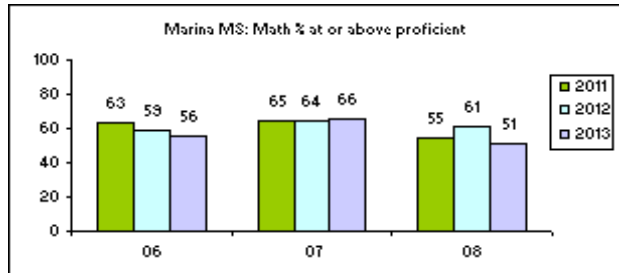

* These rankings are based on previous year's data.
 ** "A" means the school scored at or above the statewide performance target of 800 in 2012.
 "B" means the school did not have a valid 2011 API base and will not have any growth or target information.

Adequate Yearly Progress (AYP)

	2011	2012	2013
Met All AYP Criteria?	No	No	No

California Standards Tests (CST)

CST English/Language Arts

CST Mathematics

Student CST Proficiency Representation:

Far Below Basic (Red) Below Basic (Pink) Basic (Yellow) Proficient (Light Green) Advance (Dark Green)