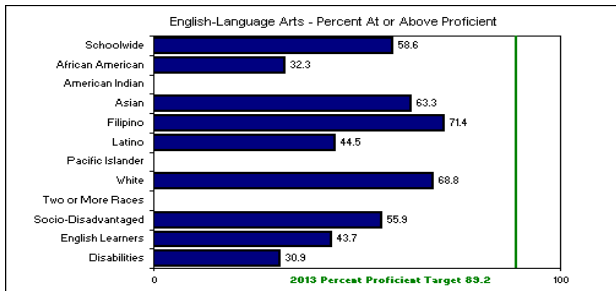

SFUSD School Data for 2013-2014
MARINA MIDDLE SCHOOL

• Address: 3500 FILLMORE ST, SAN FRANCISCO, CA 94123 • Phone: 415-749-3495
• Principal: JOANNA S. FONG • Grade Span: 06-08
• Zone: Middle Schools • Administrator: Jeannie Pon

Student Demographic Information

Year (Fall)	Student Count	Ethnic Representation (%)										Programs (%)				
		Hispanic	Other White	African American	Asian	American Indian	Filipino	Pacific Islander	Multiple Races	Declines to State	English Learner	Special Ed.	GATE	Free Lunch	Reduced Lunch	
2013	798	16.2	7.8	10.2	56.1	0.6	3.8	0.6	0.9	3.9	21.1	14.2	33.7	62.4	17.3	

Academic Performance Index (API)

API Data	09-10	10-11	11-12	12-13
API Base Score	779	806	798	809
Statewide Rank *	6	7	6	6
Similar Schools Rank *	6	6	3	4
Growth Target **	5	A	2	A
Actual Growth	26	-9	9	-5
API Growth Score	805	797	807	804

* These rankings are based on previous year's data.
** "A" means the school scored at or above the statewide performance target of 800 in 2012.
"B" means the school did not have a valid 2011 API base and will not have any growth or target information.

Adequate Yearly Progress (AYP)

	2011	2012	2013
Met All AYP Criteria?	No	No	No