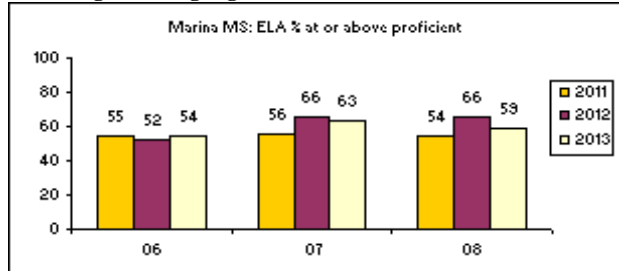

California Standards Tests (CST)

CST English/Language Arts