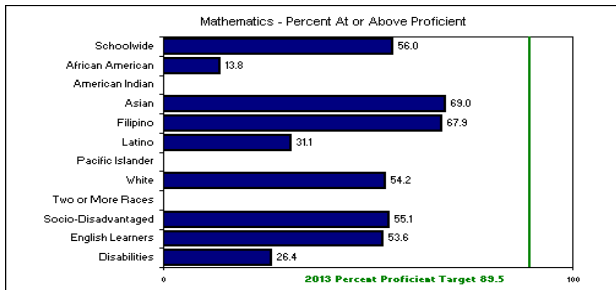

SFUSD School Data for 2013-2014
MARINA MIDDLE SCHOOL

• Address: 3500 FILLMORE ST, SAN FRANCISCO, CA 94123 • Phone: 415-749-3495
• Principal: JOANNA S. FONG • Grade Span: 06-08
• Zone: Middle Schools • Administrator: Jeannie Pon

Student Demographic Information

Year (Fall)	Student Count	Ethnic Representation (%)										Programs (%)				
		Hispanic	Other White	African American	Asian	American Indian	Filipino	Pacific Islander	Multiple Races	Declines to State	English Learner	Special Ed.	GATE	Free Lunch	Reduced Lunch	
2013	798	16.2	7.8	10.2	56.1	0.6	3.8	0.6	0.9	3.9	21.1	14.2	33.7	62.4	17.3	

Academic Performance Index (API)

API Data	09-10	10-11	11-12	12-13
API Base Score	779	806	798	809
Statewide Rank *	6	7	6	6
Similar Schools Rank *	6	6	3	4
Growth Target **	5	A	2	A
Actual Growth	26	-9	9	-5
API Growth Score	805	797	807	804

* These rankings are based on previous year's data.
** "A" means the school scored at or above the statewide performance target of 800 in 2012.
"B" means the school did not have a valid 2011 API base and will not have any growth or target information.

Adequate Yearly Progress (AYP)

	2011	2012	2013
Met All AYP Criteria?	No	No	No