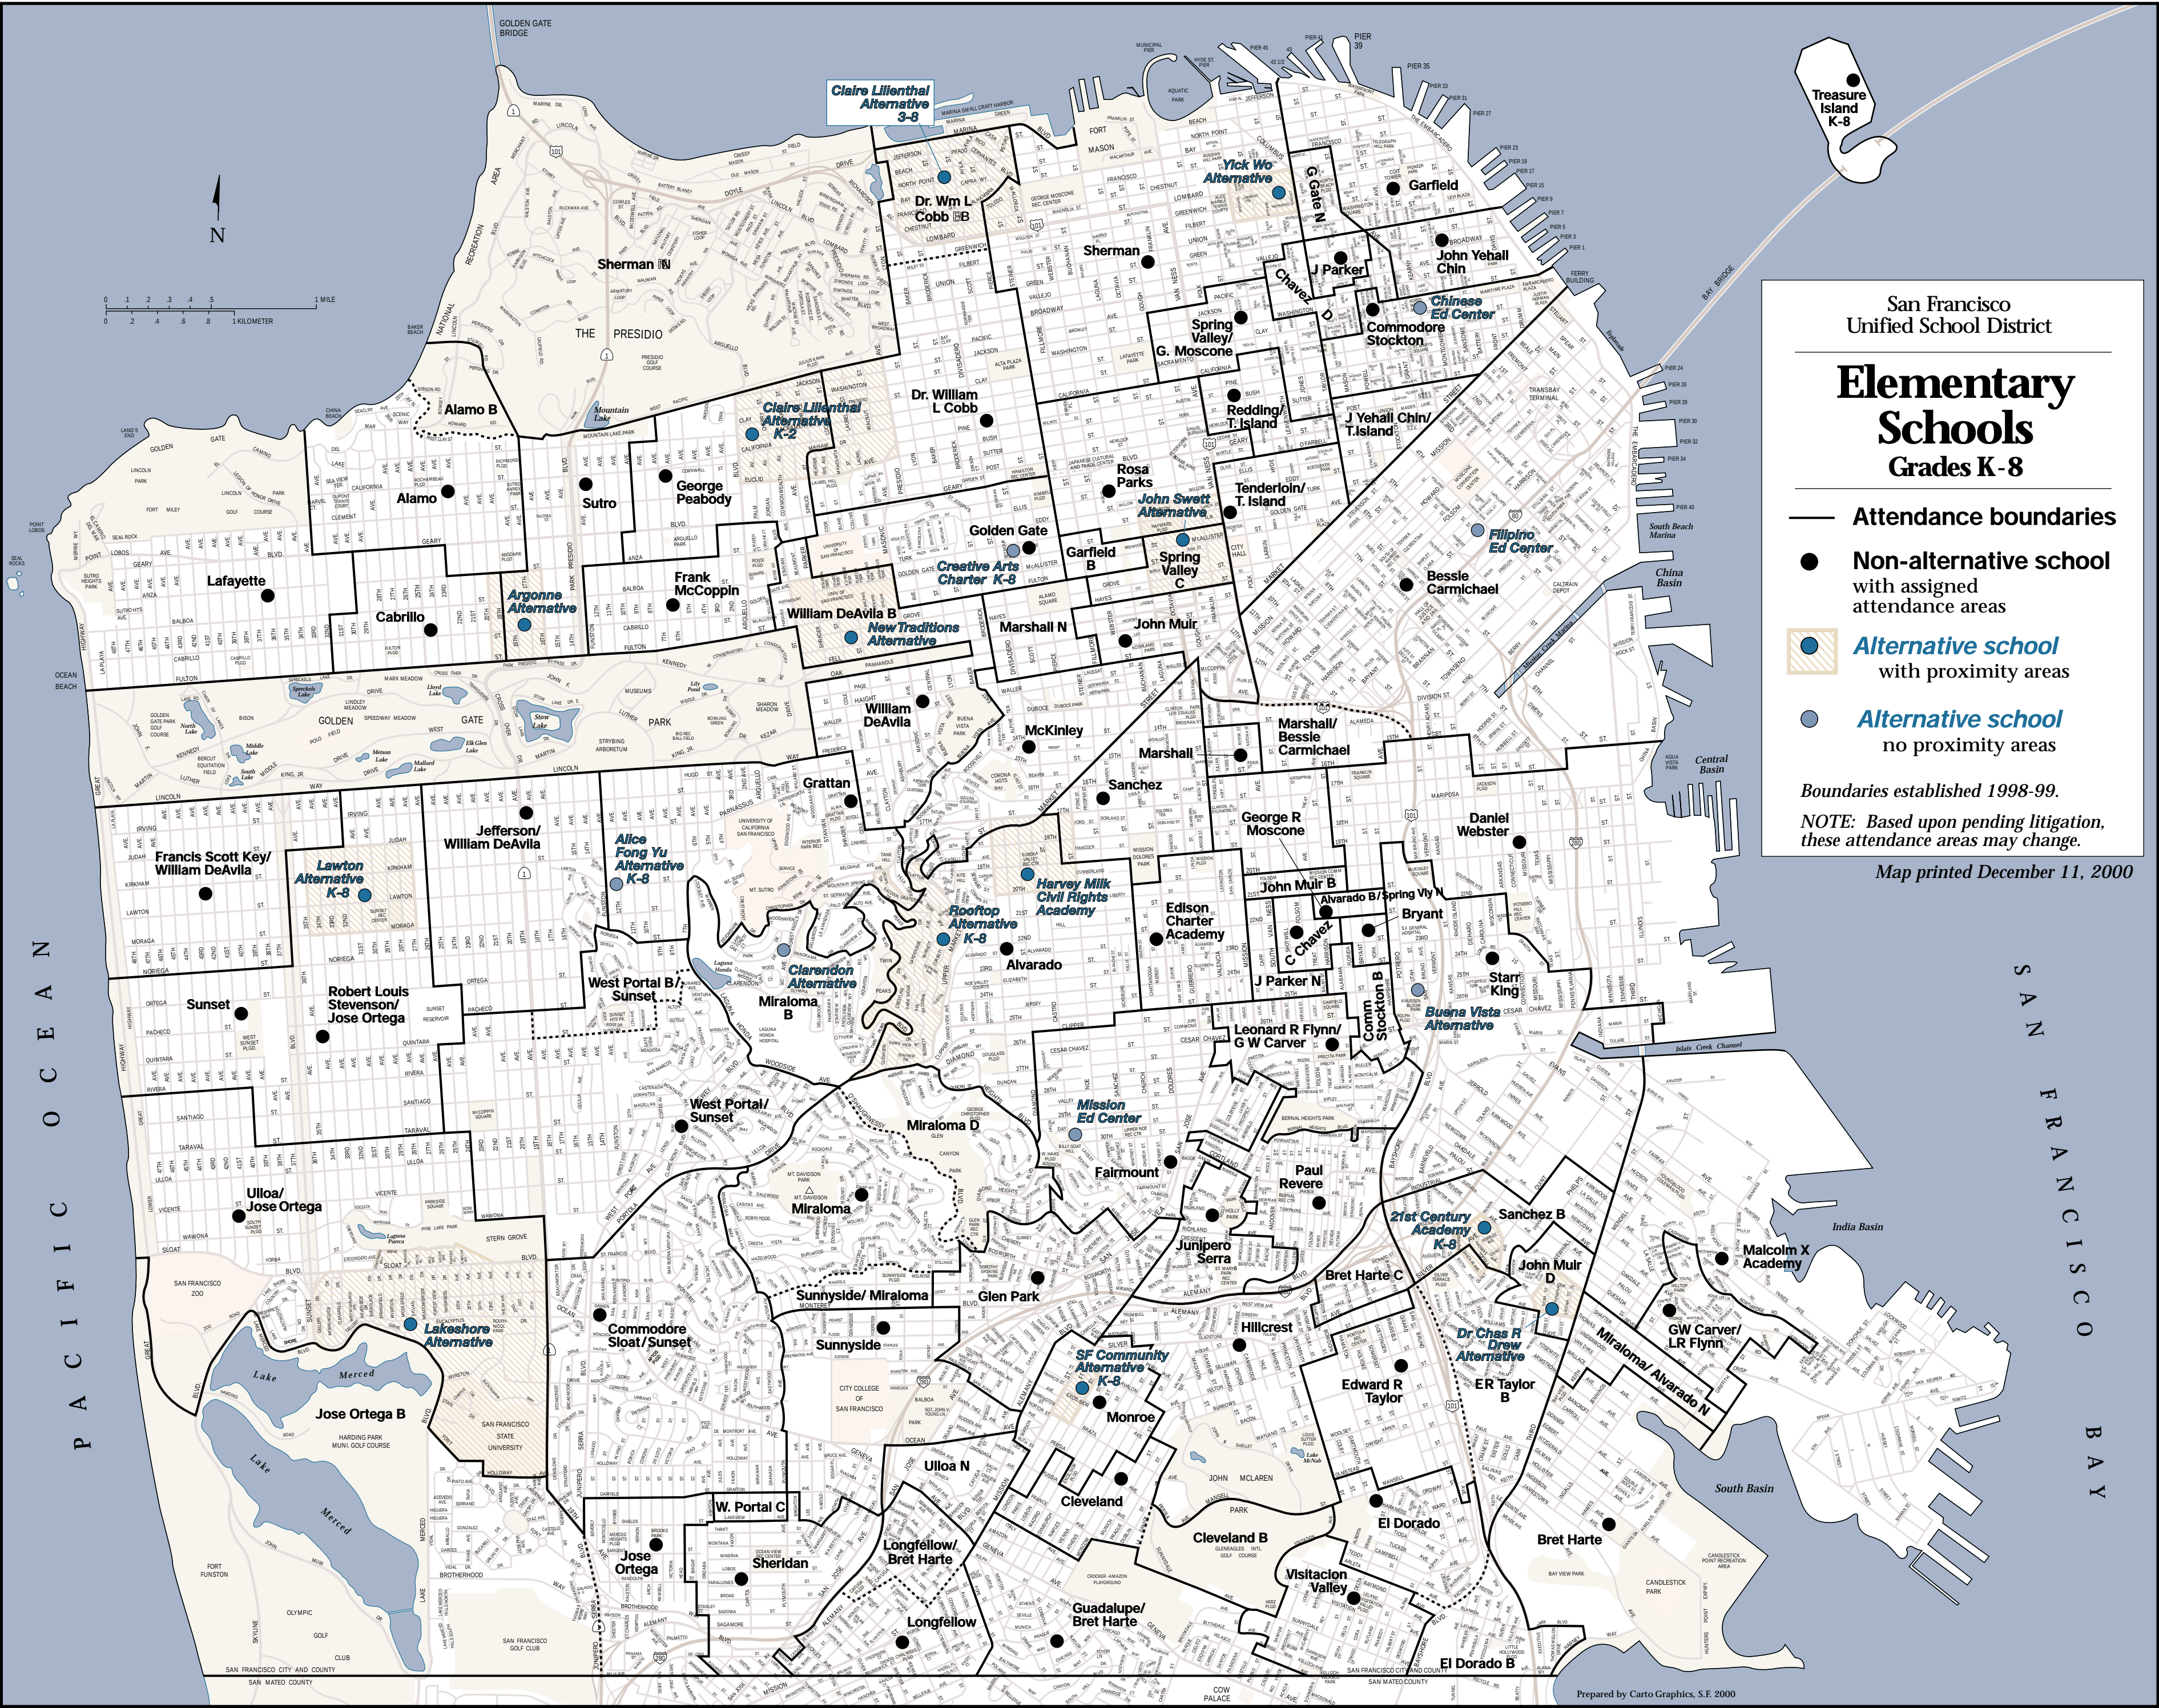

San Francisco Unified School District

Elementary Schools Grades K-8

- Attendance boundaries
- Non-alternative school with assigned attendance areas
- Alternative school with proximity areas
- Alternative school no proximity areas

Boundaries established 1998-99.
NOTE: Based upon pending litigation, these attendance areas may change.

Map printed December 11, 2000

PACIFIC OCEAN

SAN FRANCISCO BAY