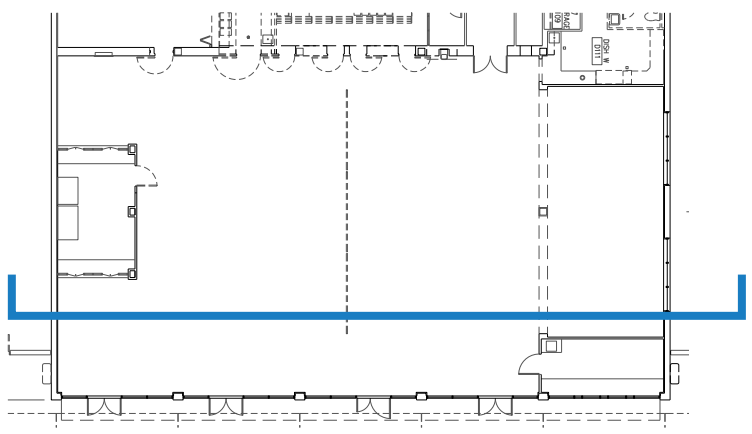

Sketch 4

ATELIER CHO THOMPSON