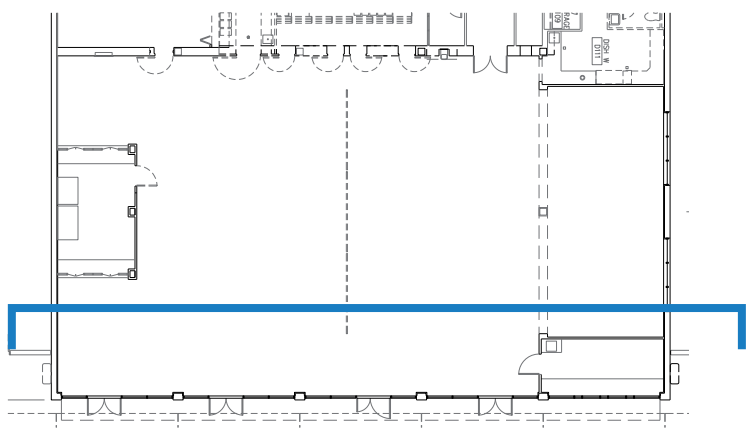

WALLS AND CEILING
Benjamin Moore
White Dove OC-17

PAINTED DOORS AND TRIM
Benjamin Moore
San Antonio Gray AC-29

LOUNGE ACCENT WALL
Benjamin Moore
Venezuelan Sea 2054-30

Benjamin Moore
White Dove
OC-17

Benjamin Moore
White Dove
OC-17

Benjamin Moore
San Antonio Gray
AC-29

Sketch 5