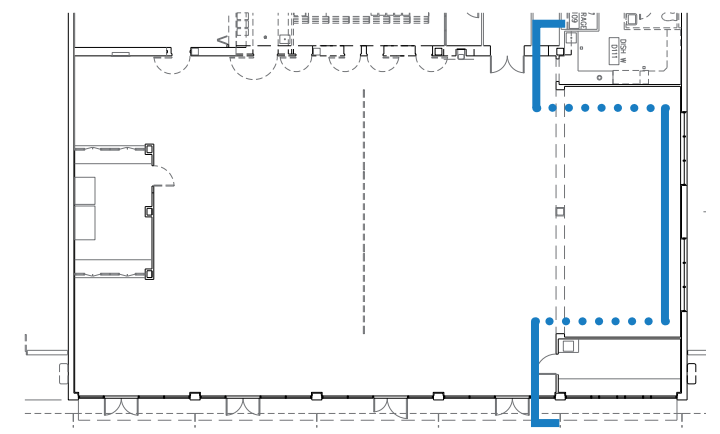

Benjamin Moore
White Dove
OC-17

Benjamin Moore
White Dove
OC-17

DOOR
Benjamin Moore
San Antonio Gray
AC-29

CAFETERIA SNACK BAR ELEVATION - EXISTING CONDITIONS

3/16"=1'-0"

Sketch 1

ATELIER CHO THOMPSON

WALLS AND CEILING
Benjamin Moore
White Dove OC-17

PAINTED DOORS AND TRIM
Benjamin Moore
San Antonio Gray AC-29

LOUNGE ACCENT WALL
Benjamin Moore
Venezuelan Sea 2054-30

Sketch 2

CAFETERIA LOUNGE WALL ELEVATION - EXISTING CONDITIONS
3/16"=1'-0"

WALLS AND CEILING