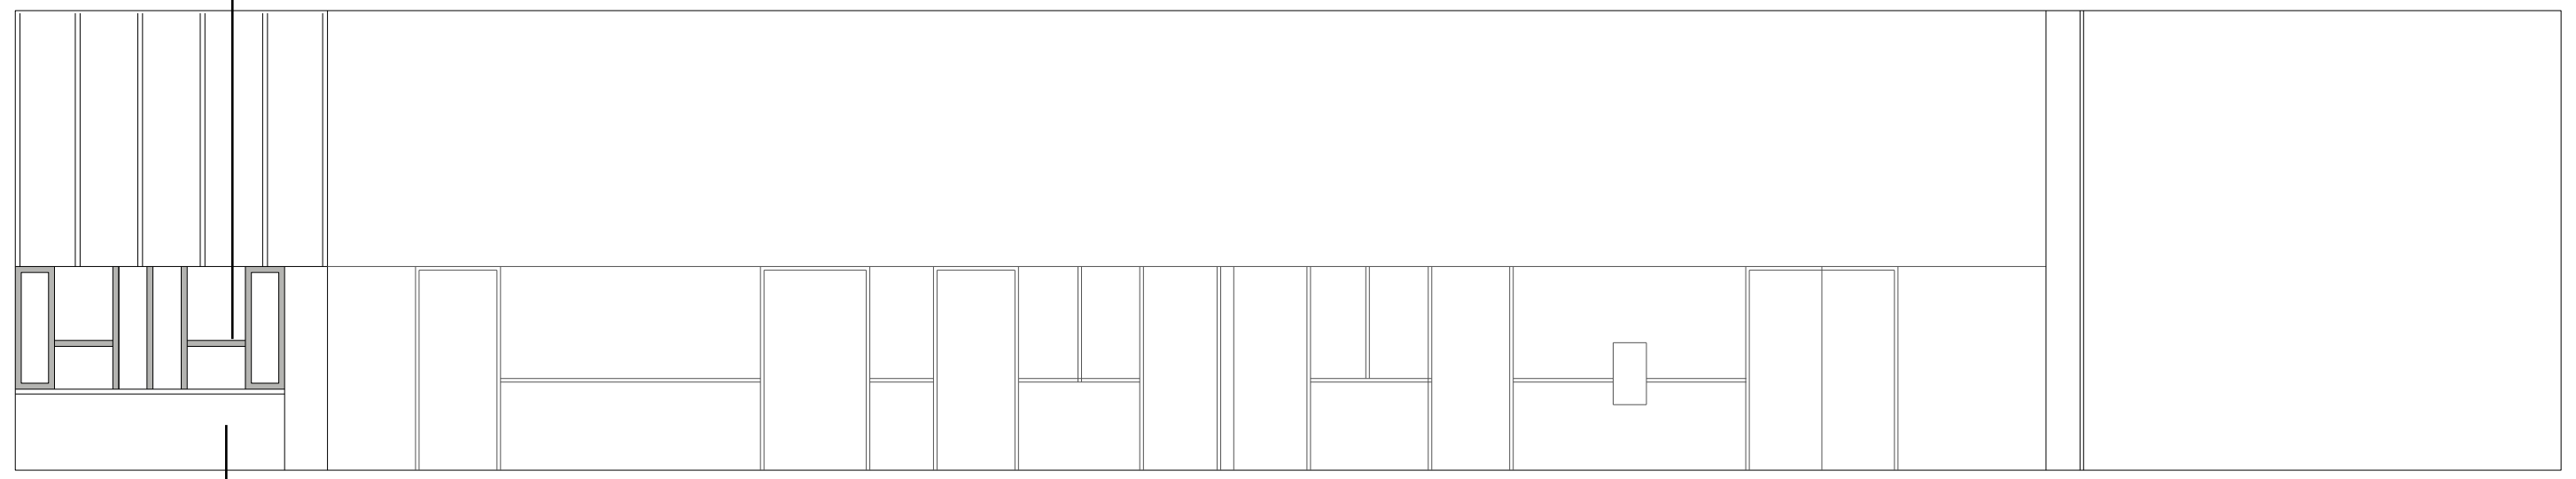

WALLS AND CEILING
Benjamin Moore
White Dove OC-17

PAINTED DOORS AND TRIM
Benjamin Moore
San Antonio Gray AC-29

LOUNGE ACCENT WALL
Benjamin Moore
Venezuelan Sea 2054-30

WINDOW TRIM
Benjamin Moore
San Antonio Gray
AC-29

Benjamin Moore
White Dove
OC-17