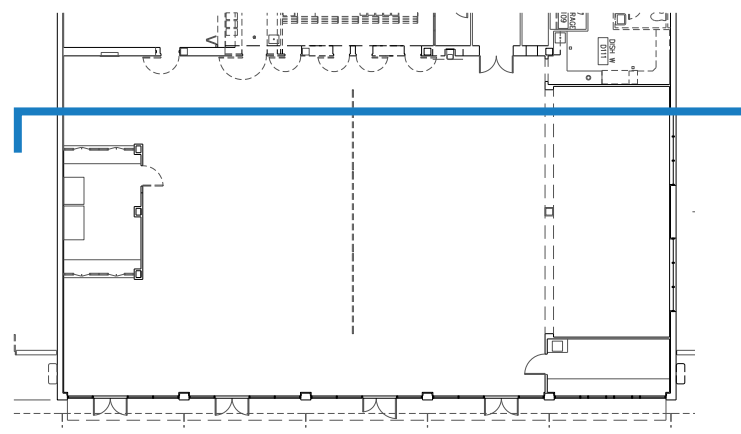

CAFETERIA WINDOW WALL ELEVATION - EXISTING CONDITIONS
NOT TO SCALE

Sketch 6

ATELIER CHO THOMPSON