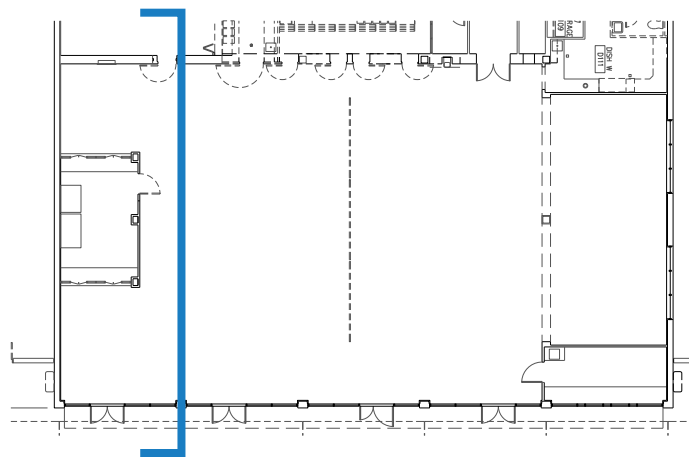

Benjamin Moore
White Dove
OC-17

Benjamin Moore
White Dove
OC-17

DOOR
Benjamin Moore
San Antonio Gray
AC-29

CAFETERIA SNACK BAR ELEVATION - EXISTING CONDITIONS

3/16"=1'-0"

Sketch 1

ATELIER CHO THOMPSON

WALLS AND CEILING
Benjamin Moore
White Dove OC-17