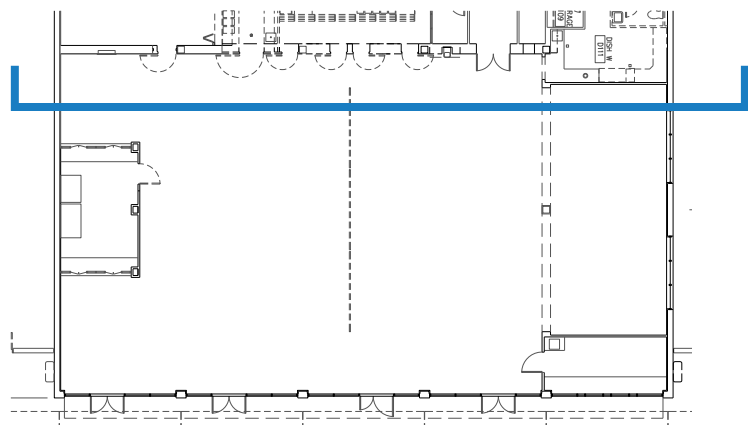

Benjamin Moore
White Dove
OC-17

CAFETERIA SERVERY WALL ELEVATION - EXISTING CONDITIONS

NOT TO SCALE

Sketch 3

ATELIER CHO THOMPSON

WALLS AND CEILING
Benjamin Moore
White Dove OC-17

PAINTED DOORS AND TRIM
Benjamin Moore
San Antonio Gray AC-29