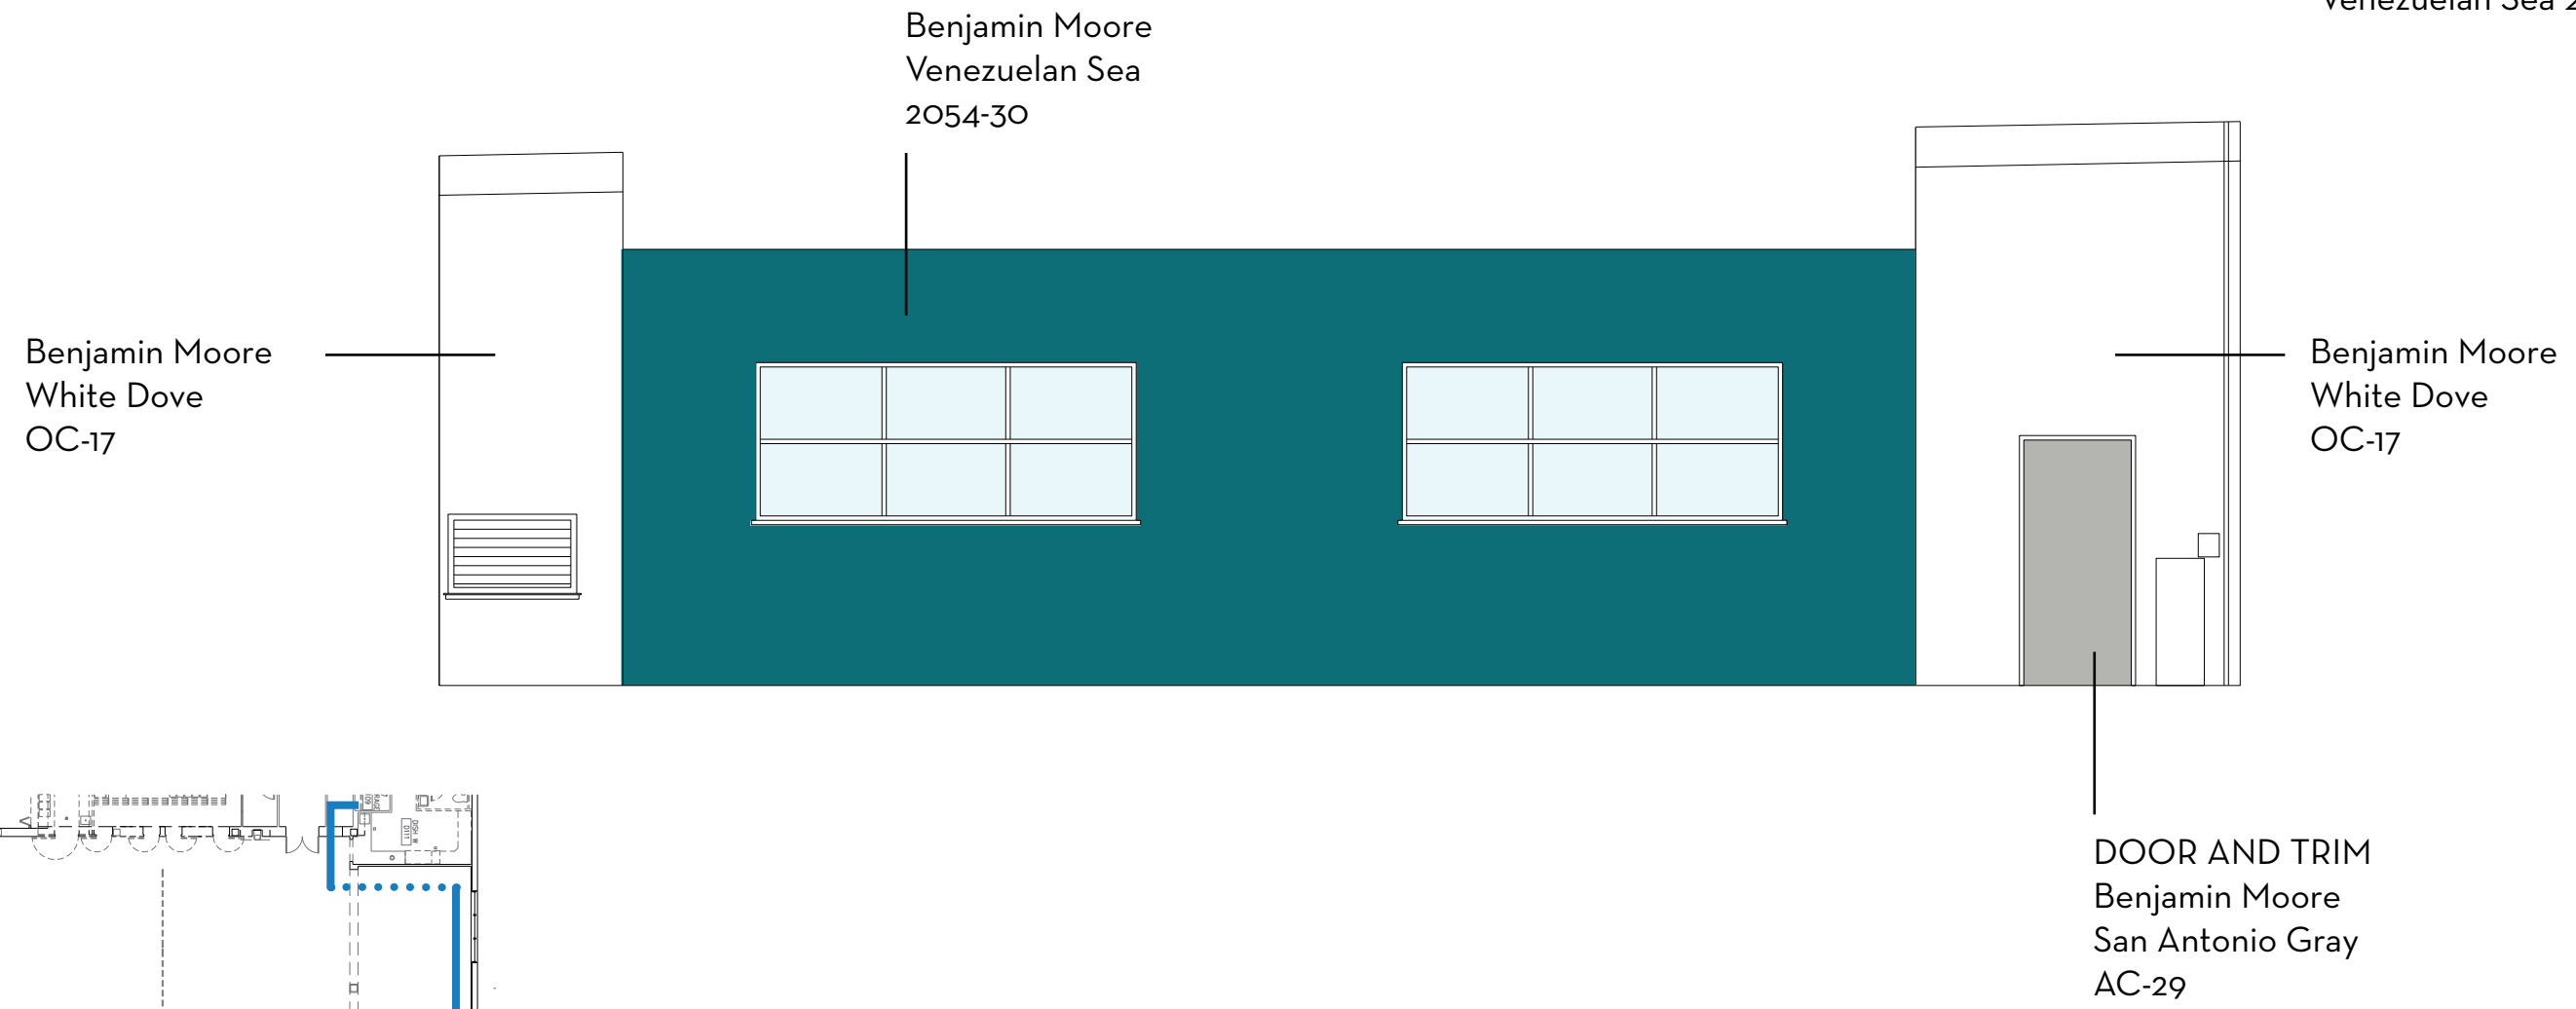

WALLS AND CEILING

Benjamin Moore
White Dove OC-17

PAINTED DOORS AND TRIM

Benjamin Moore
San Antonio Gray AC-29

LOUNGE ACCENT WALL

Benjamin Moore
Venezuelan Sea 2054-30

Benjamin Moore
White Dove
OC-17

Benjamin Moore
White Dove
OC-17

Benjamin Moore
White Dove
OC-17

Benjamin Moore
White Dove
OC-17

DOOR
Benjamin Moore
San Antonio Gray
AC-29

CAFETERIA SNACK BAR ELEVATION - EXISTING CONDITIONS

3/16"=1'-0"

Sketch 1

ATELIER CHO THOMPSON

WALLS AND CEILING
Benjamin Moore
White Dove OC-17

PAINTED DOORS AND TRIM
Benjamin Moore
San Antonio Gray AC-29

LOUNGE ACCENT WALL
Benjamin Moore
Venezuelan Sea 2054-30

Sketch 2

CAFETERIA LOUNGE WALL ELEVATION - EXISTING CONDITIONS
3/16"=1'-0"

WALLS AND CEILING

Benjamin Moore
White Dove OC-17

PAINTED DOORS AND TRIM

Benjamin Moore
San Antonio Gray AC-29

LOUNGE ACCENT WALL

Benjamin Moore
Venezuelan Sea 2054-30

Benjamin Moore
White Dove
OC-17

Benjamin Moore
San Antonio Gray
AC-29