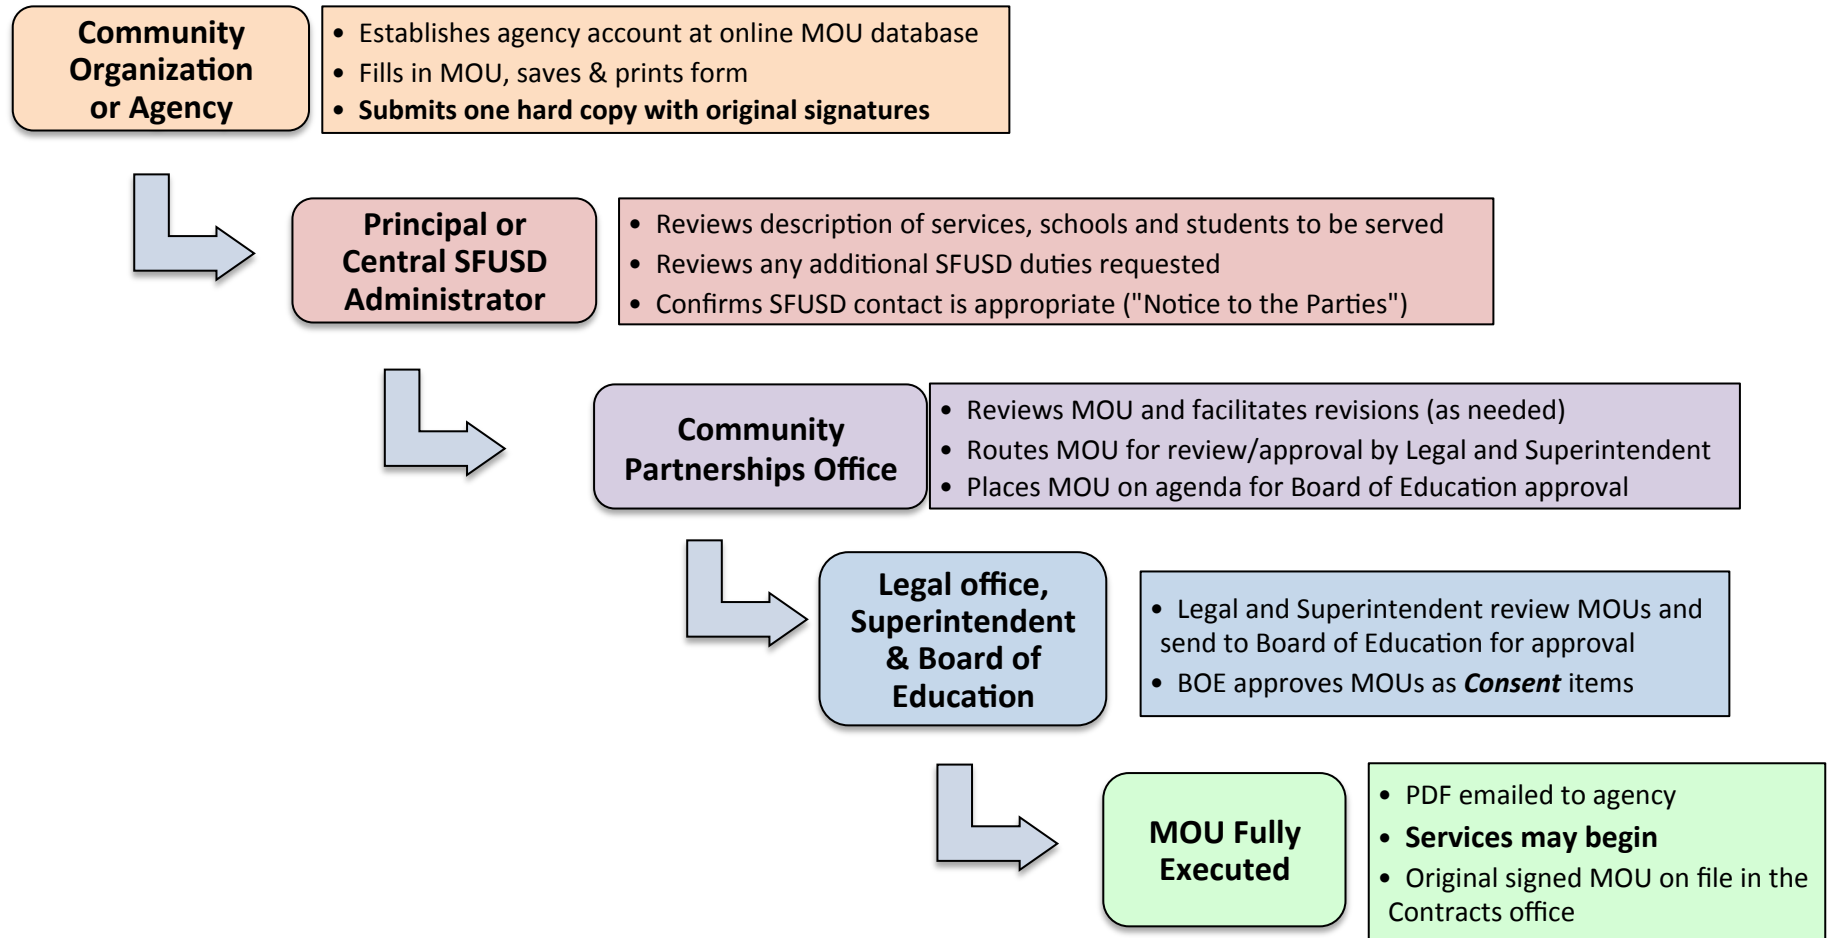

## MOU Approval Process Flow Chart 2018-2019 School Year

The process to review, approve and fully execute an **MOU typically takes four weeks**. If the form is not completed properly, or is missing required information or insurance forms, it can take significantly longer for the MOU to be fully executed.

Please be sure to read our **FAQ about MOUs** and other updated information at [www.sfUSD.edu/mou](http://www.sfUSD.edu/mou)