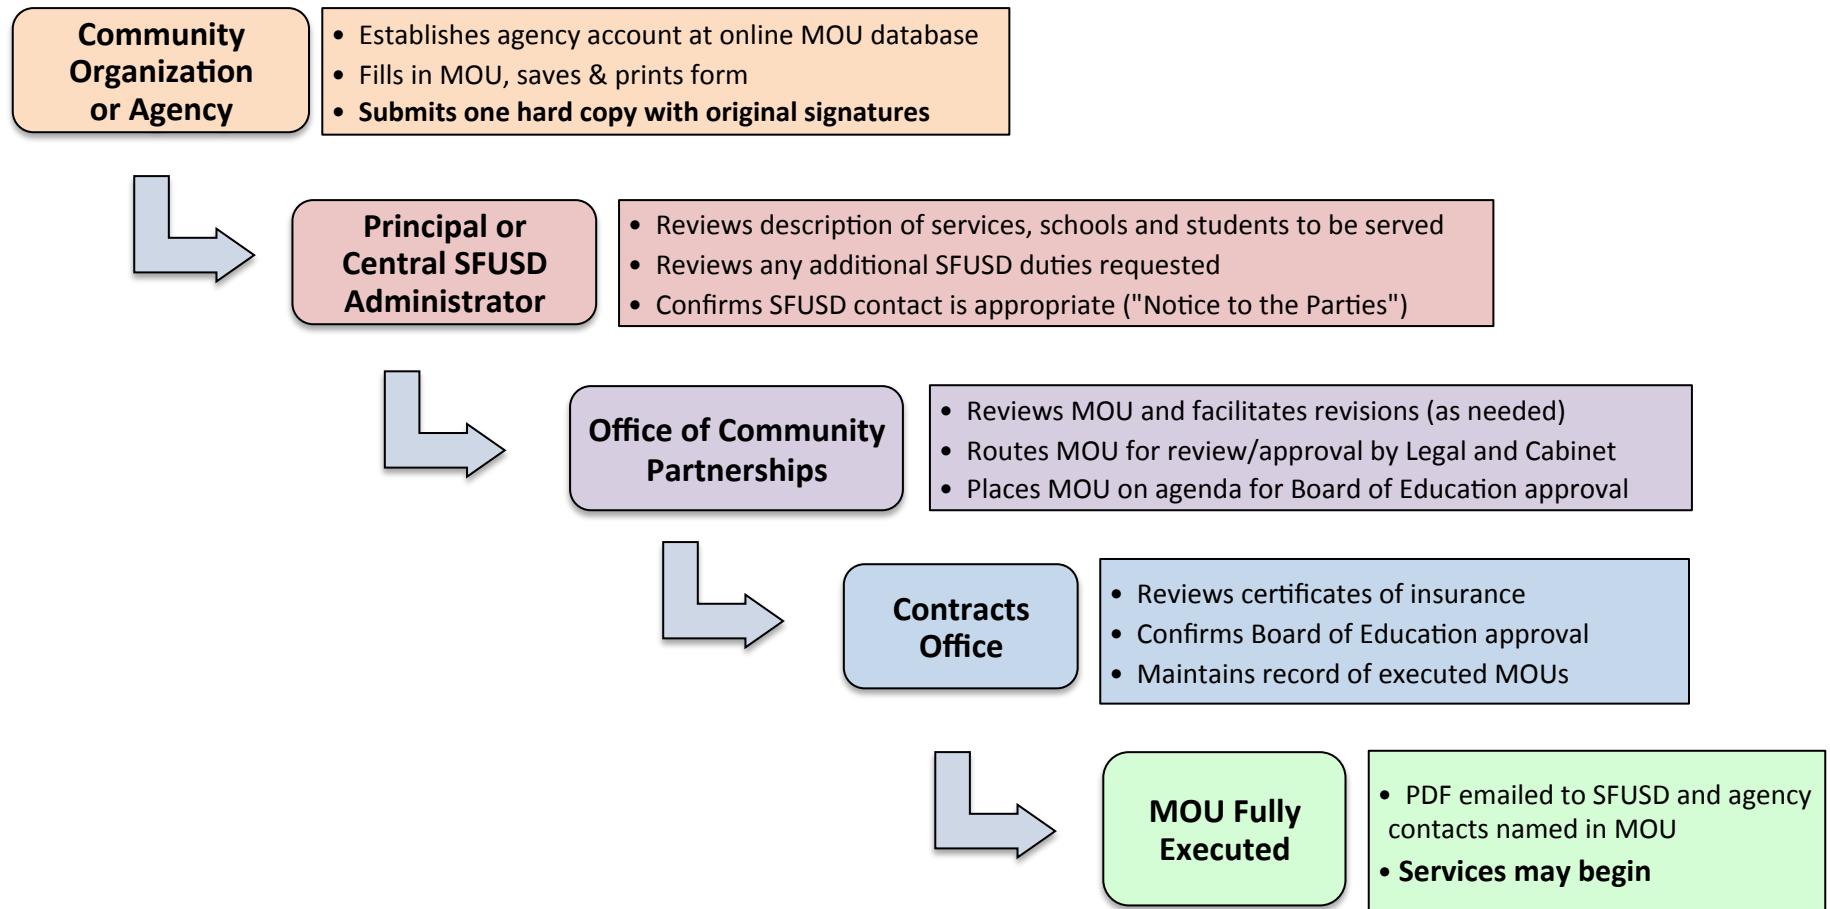

## MOU Approval Process Flow Chart

2017-2018 School Year

The process to review, approve and fully execute **an MOU typically takes four weeks**. If the form is not completed properly, or is missing required information or insurance forms, it can take significantly longer for the MOU to be fully executed.