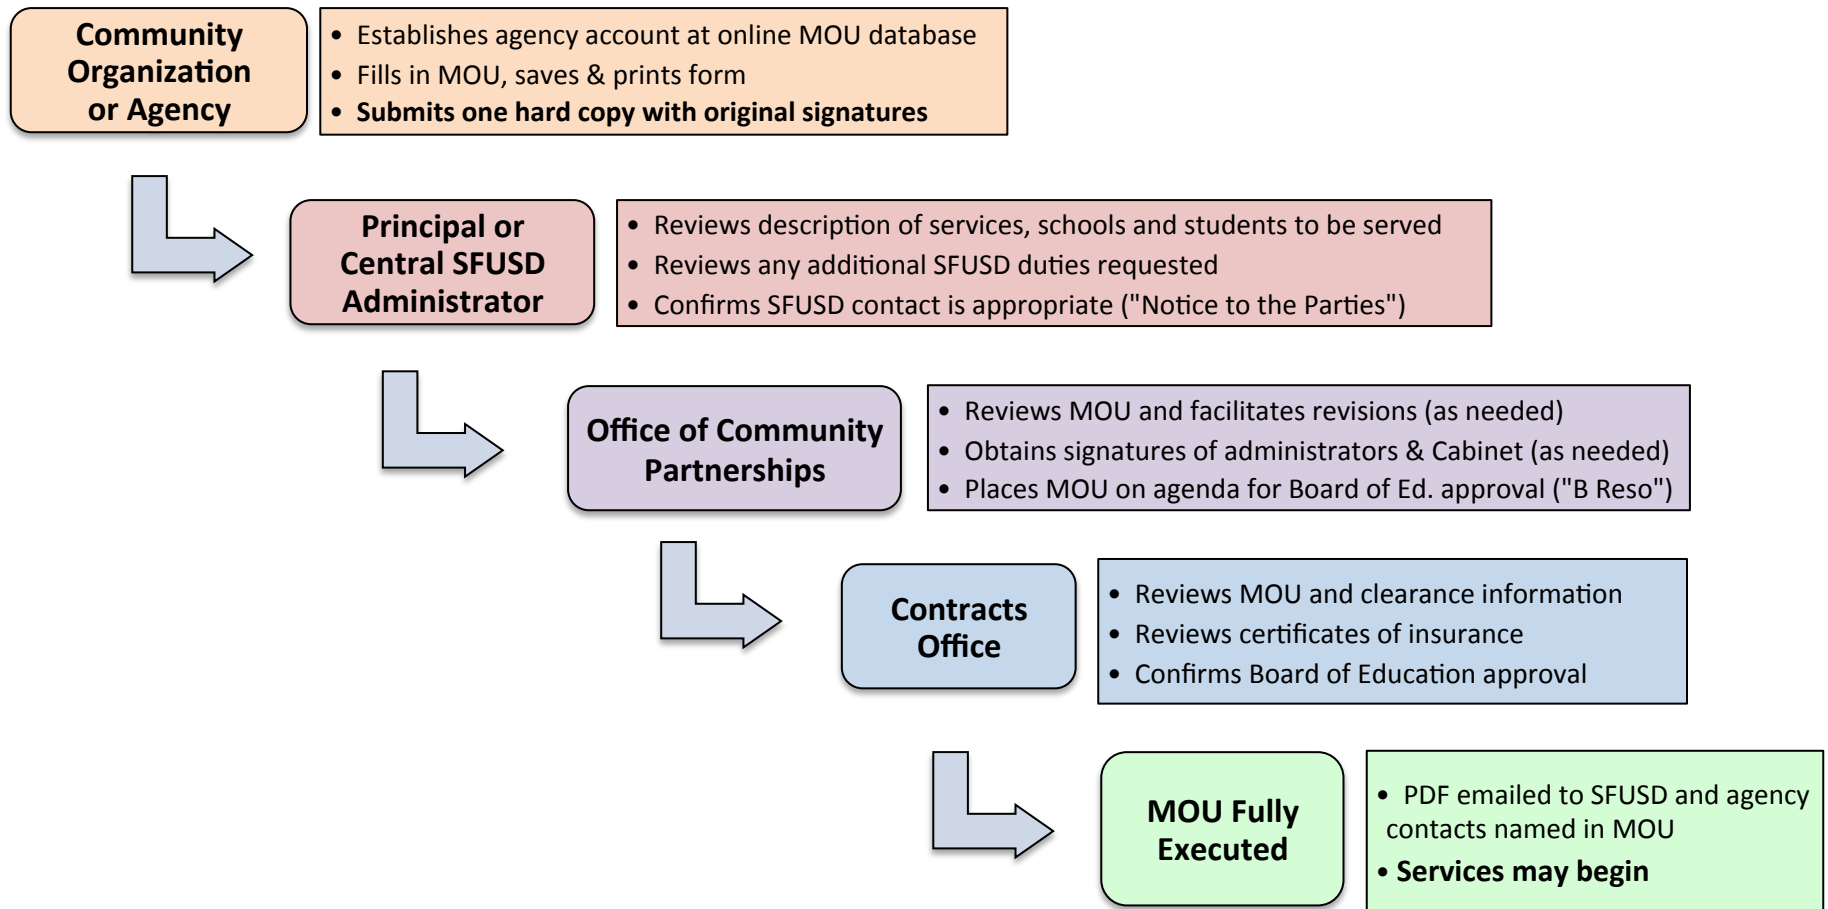

MOU Approval Process Flow Chart

2017-2018 School Year

The process to review, approve and fully execute **an MOU typically takes four weeks**. If the form is not completed properly, or is missing required information or insurance forms, it can take significantly longer for the MOU to be fully executed.