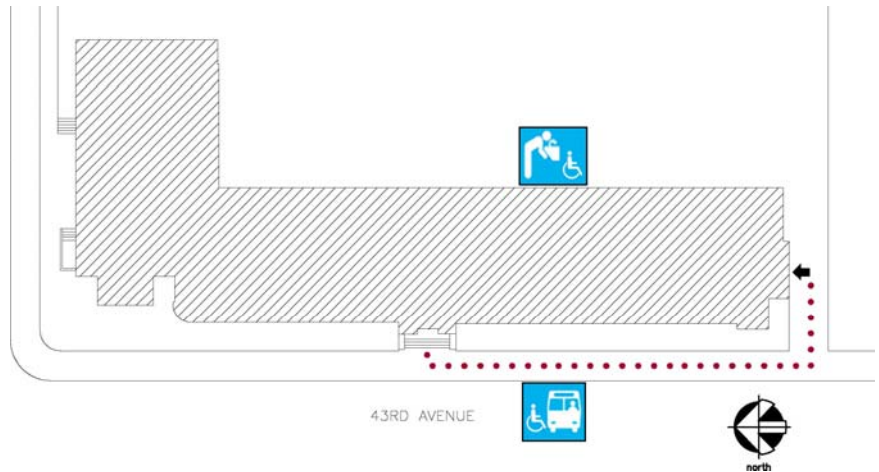

**Francis Scott Key
Child Development Center**
1530 43rd Avenue
San Francisco, CA
Tel: (415)759-2811

Site Plan

• Accessible ♦ Functionally accessible

Accessibility	Location	Condition
 Access path of travel	from 43 rd Avenue to south entrance	•
 Accessible parking stall	none	
 Passenger loading zone	along 43 rd Avenue in front of school	♦
 Accessible entrance	from 43 rd Avenue to south entrance	•
 Ramp	not applicable	
 Boys' toilet, Girls' toilet, Unisex restroom	not applicable	
 Drinking fountain	playground	•
 Elevator	not applicable	
 TDD (text telephone)	not applicable	

School Access Description

- Parking:**
- There is no parking on the site.
 - Street parking is usually available on 43rd Avenue, and sidewalks adjacent to the school are generally level and in good condition.
- Accessibility/Entrance:**
- The main walkway entering the school site from the south side is accessible.
 - The main center building entrance is not accessible.

Francis Scott Key Child Development Center

1530 43rd Avenue
San Francisco, CA
Tel: (415)759-2811

First Floor Plan

● Accessible ◆ Functionally accessible

Accessibility		Location	Condition
	Access path of travel	corridor	●
	Accessible parking stall	not applicable	
	Passenger loading zone	not applicable	
	Accessible entrance	south entrance	●
	Ramp	not applicable	
	Boys' toilet, Girls' toilet, Unisex restroom	boys' toilet and girls' toilet along main corridor	●
	Drinking fountain	main corridor	●
	Elevator	elevator at south corridor	●
	TDD (text telephone)	none	