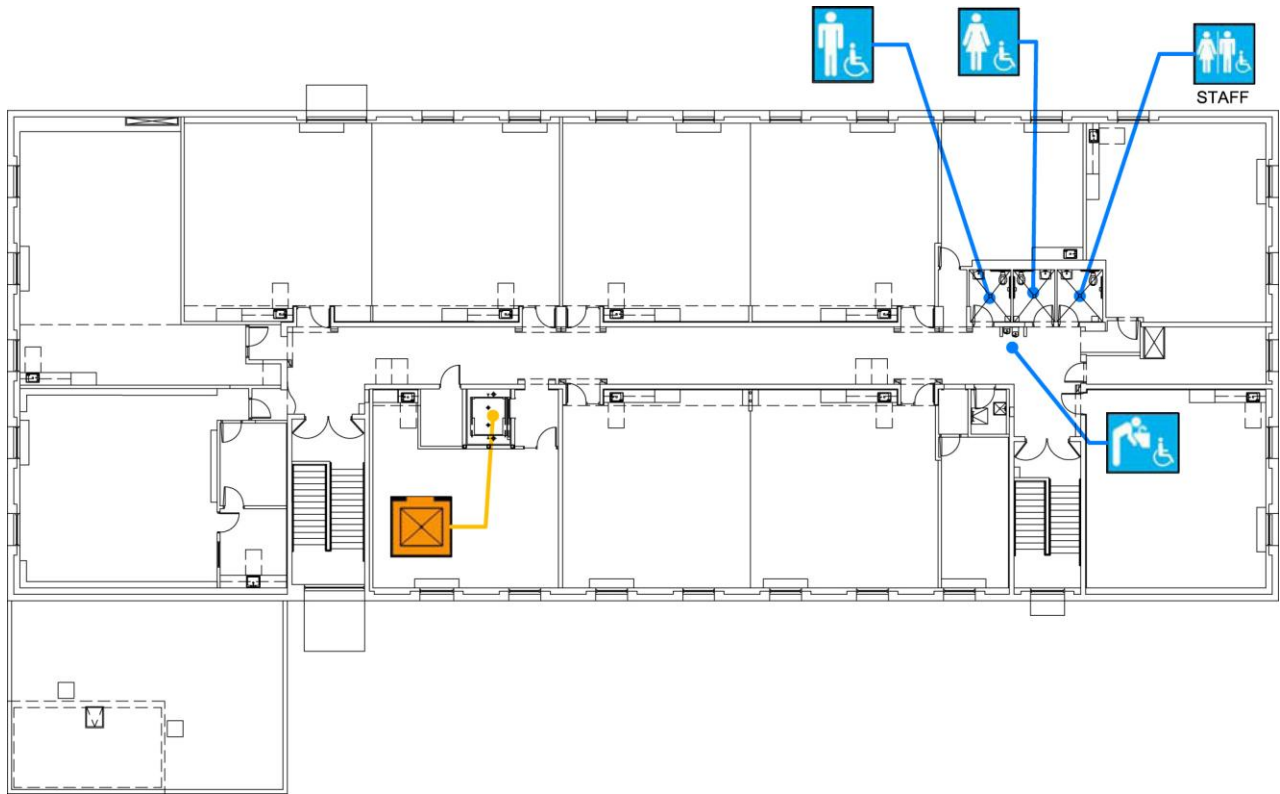

Bryant Elementary School

2641 25th Avenue
San Francisco, CA 94110
[Map](#) [Public transit](#)
Tel: (415) 695-5780
Fax: (415) 206-0538

ALTERNATE FORMAT:
中語
Español
Large Print

Second Floor Plan

Accessibility		Location
	Boy's, Girl's, & Unisex restroom	Along the east end of corridor, across from stairs.
	Drinking fountain	Along the east end of corridor, between student restrooms.
	Elevator	Elevator in vestibule off of corridor.