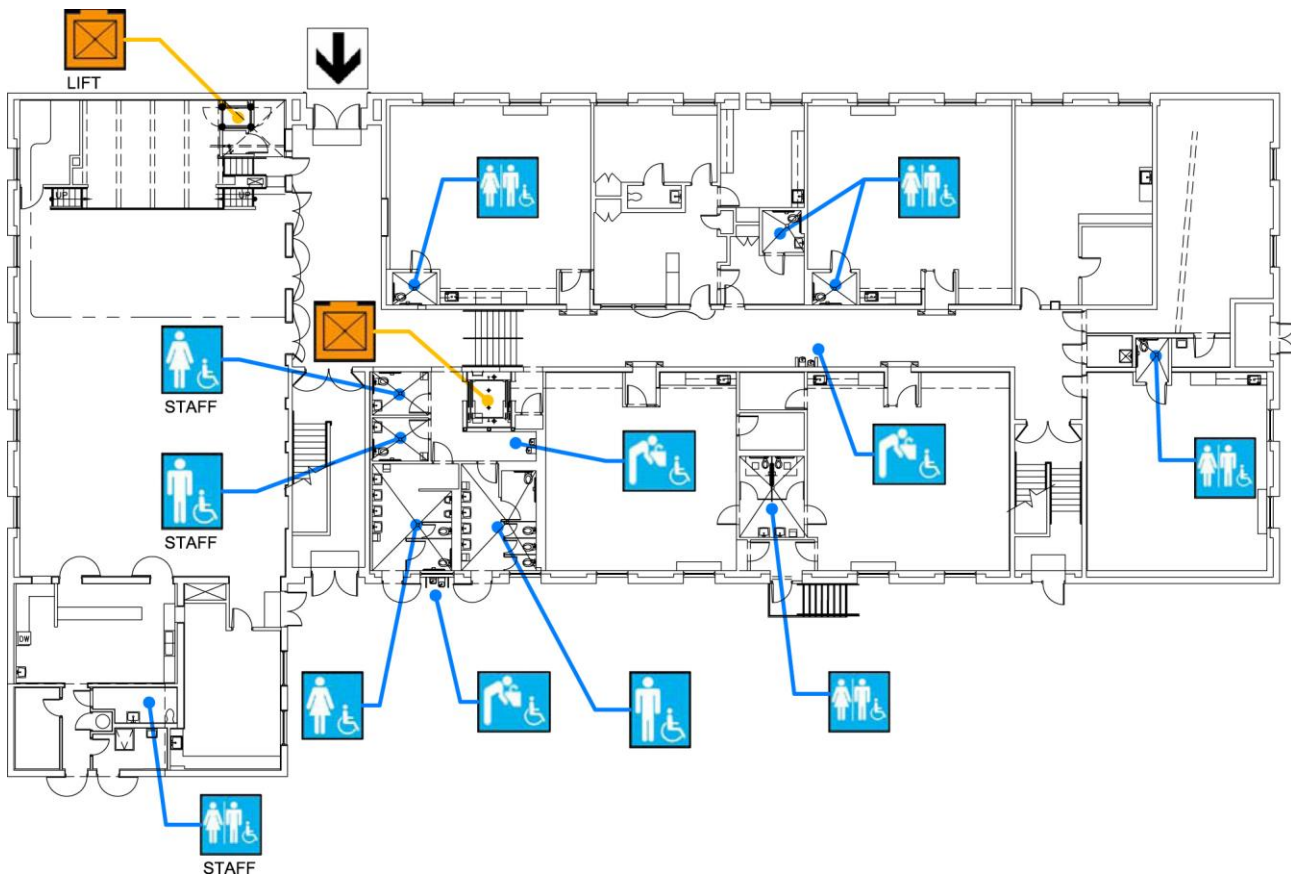

Bryant Elementary School

2641 25th Avenue
San Francisco, CA 94110
[Map](#) [Public transit](#)
Tel: (415) 695-5780
Fax: (415) 206-0538

ALTERNATE
FORMAT:

中語

Español

Large Print

First Floor Plan

Accessibility		Location
	Accessible entrance	Northwest side of building.
	Boy's, Girl's, & Unisex restroom	Student and staff restrooms at center of building, across from elevator. Unisex student restrooms in kindergarten classrooms. Unisex staff restroom in kitchen area.
	Drinking fountain	One along classroom corridor; one in elevator/restrooms vestibule; and one on exterior of south wall, between student restrooms.
	Elevator	Elevator in vestibule next to stairs in corridor, across from staff restrooms. Wheelchair lift provided for platform access in multipurpose room.

Bryant Elementary School

2641 25th Avenue
San Francisco, CA 94110
[Map](#) [Public transit](#)
Tel: (415) 695-5780
Fax: (415) 206-0538

ALTERNATE FORMAT:
中語
Español
Large Print

Second Floor Plan

Accessibility		Location
	Boy's, Girl's, & Unisex restroom	Along the east end of corridor, across from stairs.
	Drinking fountain	Along the east end of corridor, between student restrooms.
	Elevator	Elevator in vestibule off of corridor.