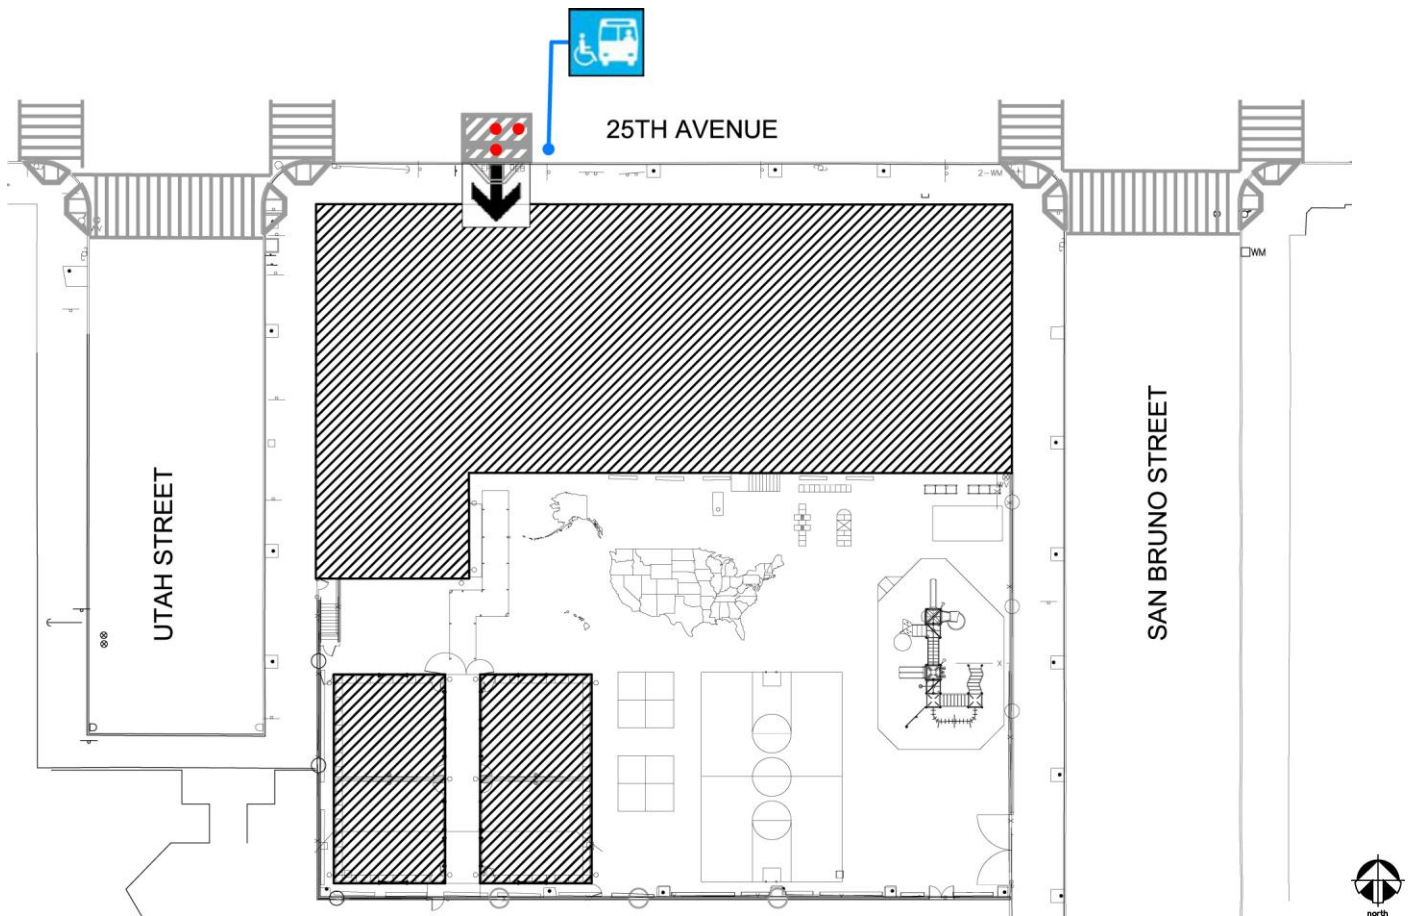

Bryant Elementary School

2641 25th Avenue
San Francisco, CA 94110
[Map](#) [Public transit](#)
Tel: (415) 695-5780
Fax: (415) 206-0538

ALTERNATE
FORMAT:

中語

Español

Large Print

Site Plan

Accessibility		Location
	Access path of travel	From 25 th Avenue to northwest side of building.
	Accessible passenger loading zone	On 25 th Avenue.
	Accessible entrance	On 25 th Avenue, northwest side of building.

Bryant Elementary School

2641 25th Avenue
San Francisco, CA 94110
[Map](#) [Public transit](#)
Tel: (415) 695-5780
Fax: (415) 206-0538

ALTERNATE
FORMAT:

中語

Español

Large Print

First Floor Plan

Accessibility		Location
	Accessible entrance	Northwest side of building.
	Boy's, Girl's, & Unisex restroom	Student and staff restrooms at center of building, across from elevator. Unisex student restrooms in kindergarten classrooms. Unisex staff restroom in kitchen area.
	Drinking fountain	One along classroom corridor; one in elevator/restrooms vestibule; and one on exterior of south wall, between student restrooms.
	Elevator	Elevator in vestibule next to stairs in corridor, across from staff restrooms. Wheelchair lift provided for platform access in multipurpose room.