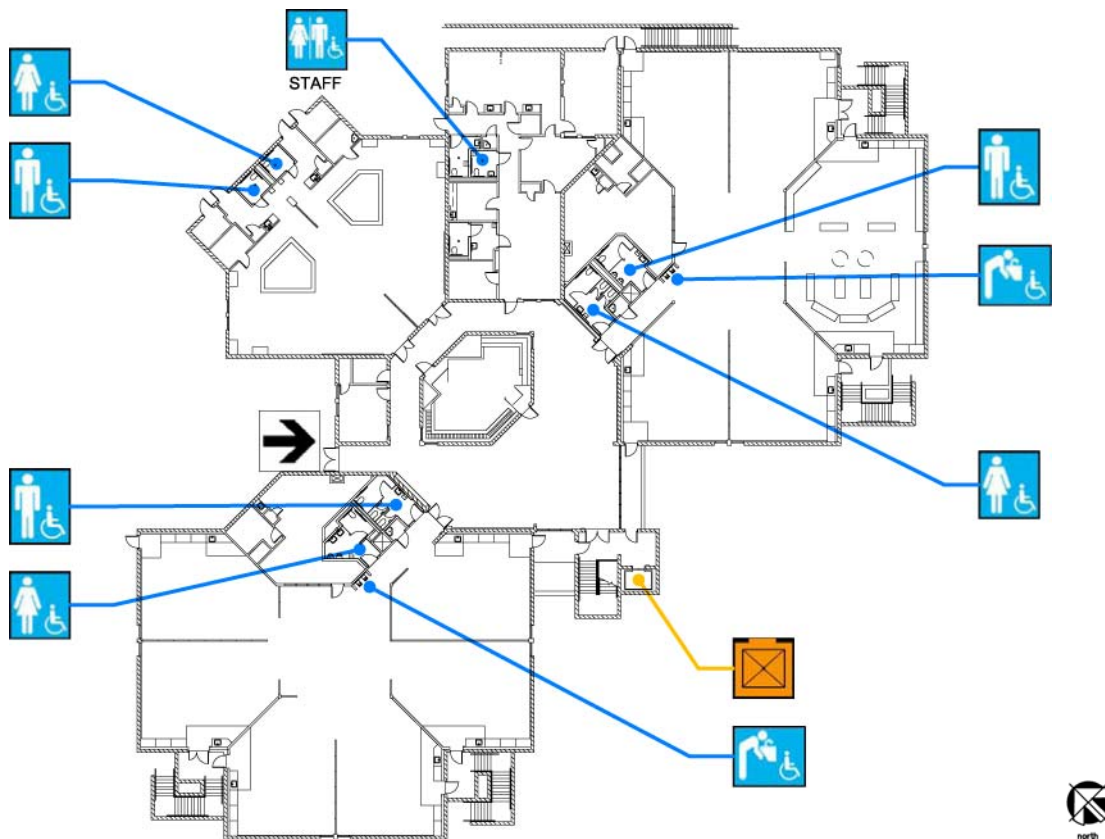

## Site Plan

Accessibility		Location
	Access path of travel	From Oakdale Avenue, along ramp next to play structure.
	Accessible parking space	In parking lot, accessed from Oakdale Avenue.
	Accessible passenger loading zone	On Oakdale Avenue
	Accessible entrance	On north side of building.
	Ramp	There is a ramp in front of school and ramps to the bungalows.

Large Print

**First Floor Plan**

Accessibility		Location
		Ramp There are 2 ramps to the multipurpose room.
		Boy's, Girl's, Unisex restroom Student restrooms by classrooms and multipurpose room. Staff restrooms off of Activity room.
		Drinking fountain 1 drinking fountain is Activity room, and 1 drinking fountain in Multi-use area of classrooms.
		Elevator Elevator on south side of building, through a vestibule from the Activity room

Large Print

**Second Floor Plan**

Accessibility		Location
	Accessible entrance	On north side of building, into interior courtyard on second floor. Main office is on northeast side of courtyard
	Boy's, Girl's, Unisex restroom	Student restrooms off of multi-use area in classroom area, and in kindergarten classrooms. Staff restrooms in main office.
	Drinking fountain	Drinking fountains in multi-use area in classroom area.