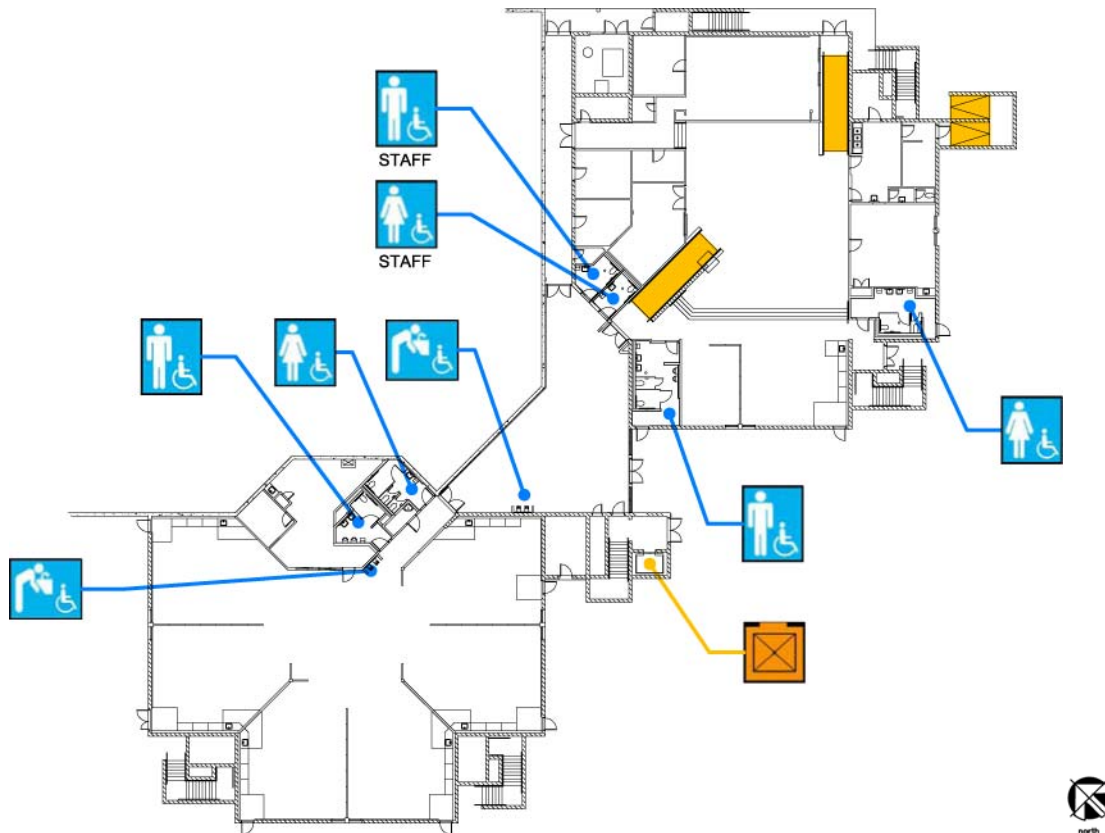

## Site Plan

Accessibility		Location
	Access path of travel	From Oakdale Avenue, along ramp next to play structure.
	Accessible parking space	In parking lot, accessed from Oakdale Avenue.
	Accessible passenger loading zone	On Oakdale Avenue
	Accessible entrance	On north side of building.
	Ramp	There is a ramp in front of school and ramps to the bungalows.

Large Print

**First Floor Plan**

Accessibility		Location
		Ramp There are 2 ramps to the multipurpose room.
		Boy's, Girl's, Unisex restroom Student restrooms by classrooms and multipurpose room. Staff restrooms off of Activity room.
		Drinking fountain 1 drinking fountain is Activity room, and 1 drinking fountain in Multi-use area of classrooms.
		Elevator Elevator on south side of building, through a vestibule from the Activity room

Large Print

**Second Floor Plan**

Accessibility		Location
	Accessible entrance	On north side of building, into interior courtyard on second floor. Main office is on northeast side of courtyard
	Boy's, Girl's, Unisex restroom	Student restrooms off of multi-use area in classroom area, and in kindergarten classrooms. Staff restrooms in main office.
	Drinking fountain	Drinking fountains in multi-use area in classroom area.