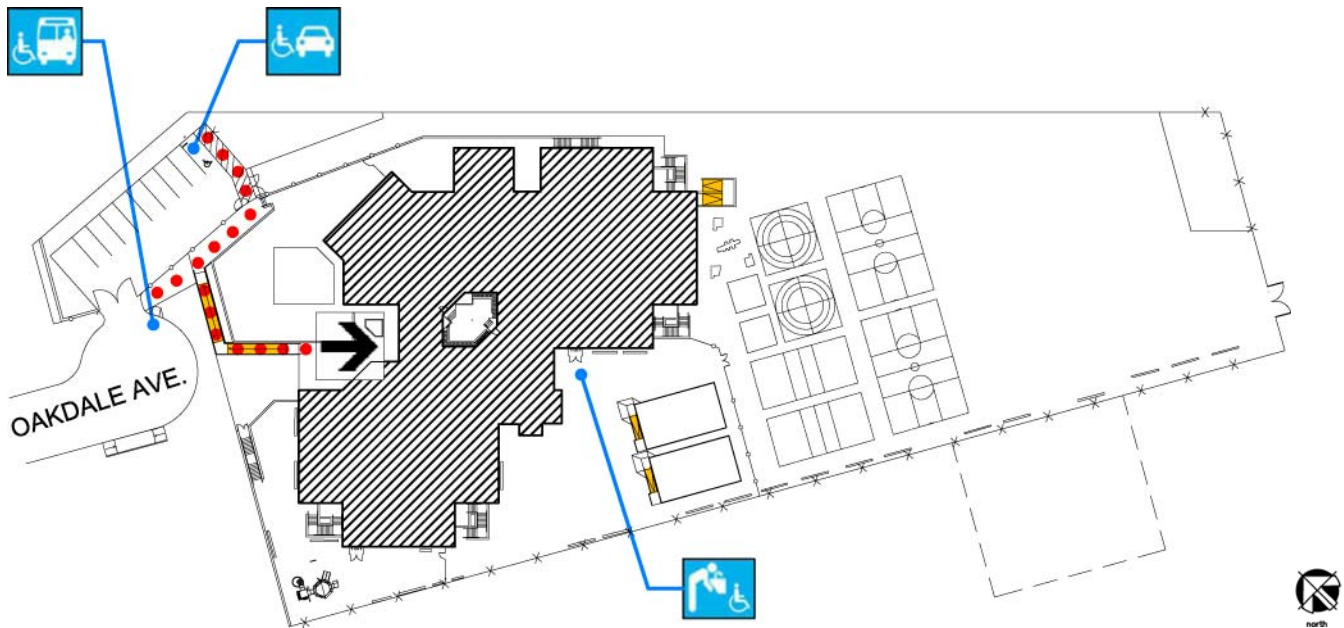

## Site Plan

Accessibility		Location
	Access path of travel	From Oakdale Avenue, along ramp next to play structure.
	Accessible parking space	In parking lot, accessed from Oakdale Avenue.
	Accessible passenger loading zone	On Oakdale Avenue
	Accessible entrance	On north side of building.
	Ramp	There is a ramp in front of school and ramps to the bungalows.

Large Print

**First Floor Plan**

Accessibility		Location
		Ramp There are 2 ramps to the multipurpose room.
		Boy's, Girl's, Unisex restroom Student restrooms by classrooms and multipurpose room. Staff restrooms off of Activity room.
		Drinking fountain 1 drinking fountain is Activity room, and 1 drinking fountain in Multi-use area of classrooms.
		Elevator Elevator on south side of building, through a vestibule from the Activity room

Large Print

**Second Floor Plan**

Accessibility		Location
	Accessible entrance	On north side of building, into interior courtyard on second floor. Main office is on northeast side of courtyard
	Boy's, Girl's, Unisex restroom	Student restrooms off of multi-use area in classroom area, and in kindergarten classrooms. Staff restrooms in main office.
	Drinking fountain	Drinking fountains in multi-use area in classroom area.