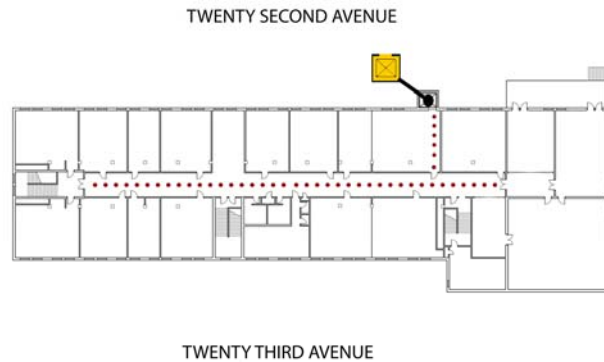

Second Floor Plan

● Accessible ◆ Functionally accessible

Accessibility	Location	Condition
 Access path of travel	From elevator through Room 213 to center corridor	●
 Accessible parking stall	Not applicable	
 Passenger loading zone	Not applicable	
 Accessible entrance	Not applicable	
 Ramp	Not applicable	
 Boys' toilet, Girls' toilet, Unisex restroom	Student restrooms at west side of center corridor	●
 Drinking fountain	None on this floor	
 Elevator	At east side of building by Room 213	●
 TTY (text telephone)	None	