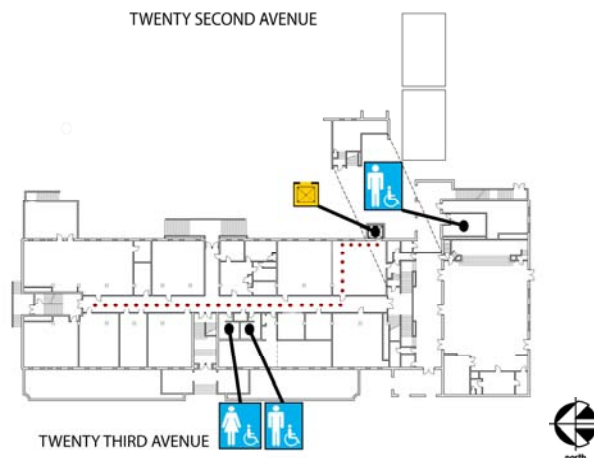

250 23rd Avenue
San Francisco, CA 94121
Tel: (415) 750-8456
Fax: (415) 750-8434

Basement Floor Plan

● Accessible ◆ Functionally accessible

Accessibility		Location	Condition
	Access path of travel	Through play yard to Girls restroom via ramp	●
	Accessible parking stall	Not applicable	
	Passenger loading zone	Not applicable	
	Accessible entrance	At north east corner of school	●
	Ramp	At Girls restroom entrance	●
	Boys' toilet, Girls' toilet, Unisex restroom	Girls restroom at north east corner of school	●
	Drinking fountain	None on this floor	
	Elevator	See other plans for locations	
	TTY (text telephone)	None	

School Access Description

Alamo Elementary School

250 23rd Avenue
San Francisco, CA 94121
Tel: (415) 750-8456
Fax: (415) 750-8434

First Floor Plan

• Accessible ♦ Functionally accessible

Accessibility	Location	Condition
 Access path of travel	From elevator through Room 113 to center corridor	•
 Accessible parking stall	Not applicable	
 Passenger loading zone	Not applicable	
 Accessible entrance	Not applicable	
 Ramp	Not applicable	
 Boys' toilet, Girls' toilet, Unisex restroom	Student restrooms at west side of center corridor Staff restrooms by the stairs Boys restroom behind auditorium stage	•
 Drinking fountain	None of this floor	
 Elevator	At east side of building by Room 113	•
 TTY (text telephone)	None	

Second Floor Plan

● Accessible ◆ Functionally accessible

Accessibility	Location	Condition
 Access path of travel	From elevator through Room 213 to center corridor	●
 Accessible parking stall	Not applicable	
 Passenger loading zone	Not applicable	
 Accessible entrance	Not applicable	
 Ramp	Not applicable	
 Boys' toilet, Girls' toilet, Unisex restroom	Student restrooms at west side of center corridor	●
 Drinking fountain	None on this floor	
 Elevator	At east side of building by Room 213	●
 TTY (text telephone)	None	