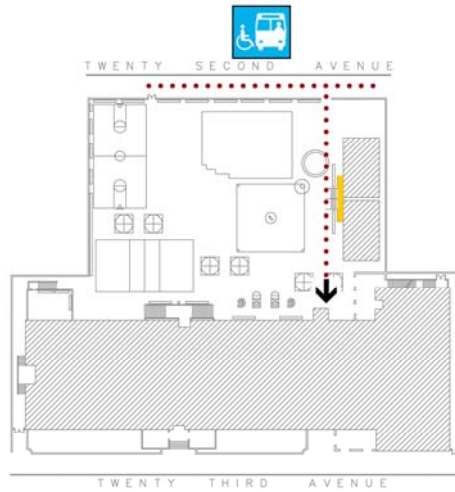

Alamo Elementary School

250 23rd Avenue
 San Francisco, CA 94121
 Tel: (415) 750-8456
 Fax: (415) 750-8434

Site Plan

● Accessible ◆ Functionally accessible

Accessibility	Location	Condition
Access path of travel	From 22nd Avenue through gate, west side of school	●
Accessible parking stall	None	
Passenger loading zone	On 22nd Avenue, west side of school	●
Accessible entrance	Across play yard to elevator, east side of building	●
Ramp	At entrances to portable classrooms	●
Boys' toilet, Girls' toilet, Unisex restroom	See other plans for locations	
Drinking fountain	See other plans for locations	
Elevator	See other plans for locations	
TTY (text telephone)	None	

School Access Description

- Accessibility/entrance:** ● Main entrance on 23rd Avenue is not accessible.
- Drinking fountains:** ● Drinking fountains located in play yard are not accessible.

Alamo Elementary School

250 23rd Avenue
San Francisco, CA 94121
Tel: (415) 750-8456
Fax: (415) 750-8434

Basement Floor Plan

● Accessible ◆ Functionally accessible

Accessibility		Location	Condition
	Access path of travel	Through play yard to Girls restroom via ramp	●
	Accessible parking stall	Not applicable	
	Passenger loading zone	Not applicable	
	Accessible entrance	At north east corner of school	●
	Ramp	At Girls restroom entrance	●
	Boys' toilet, Girls' toilet, Unisex restroom	Girls restroom at north east corner of school	●
	Drinking fountain	None on this floor	
	Elevator	See other plans for locations	
	TTY (text telephone)	None	