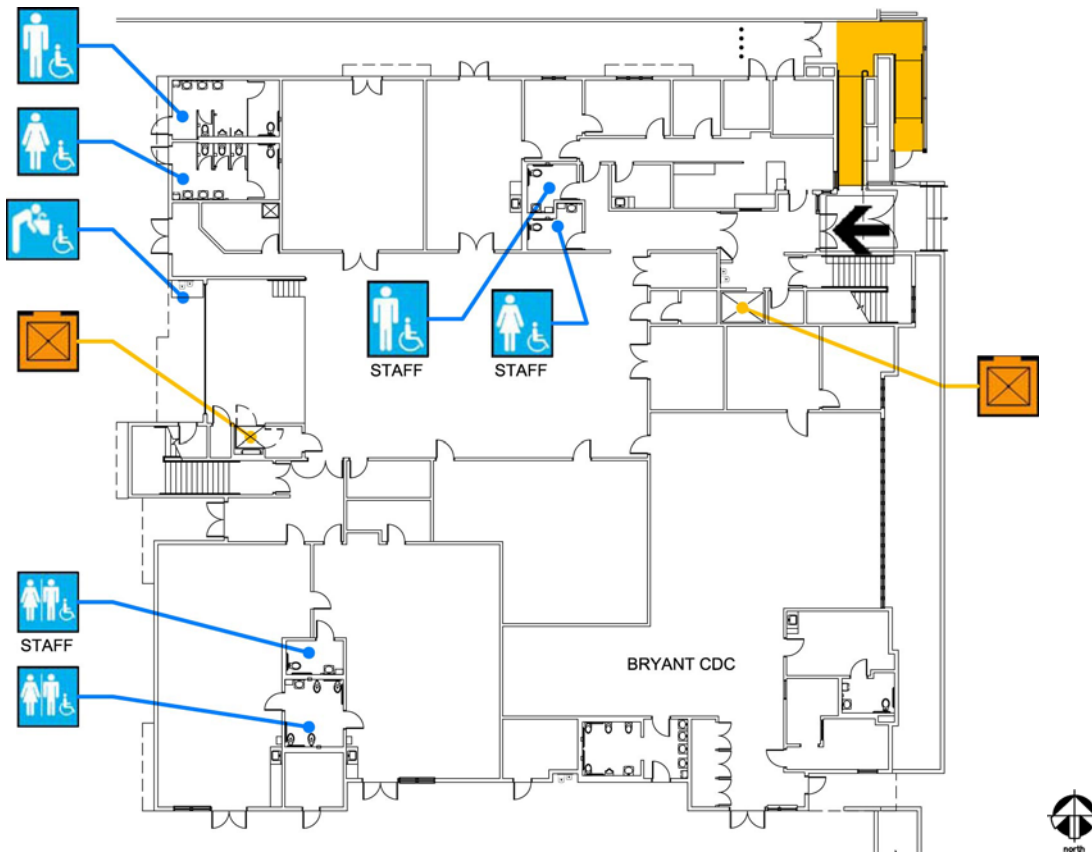

### Site Plan

Accessibility		Location
	Access path of travel	From York Street, east side of school
	Accessible parking space	On south side of school.
	Accessible passenger loading zone	Along York Street.
	Accessible entrance	From York Street via ramp, east side of school
	Ramp	At north east corner of school

## First Floor Plan

Accessibility		Location
	Accessible entrance	From York Street via ramp, east side of school
	Ramp	At north east corner of school
	Boys', Girls', & Unisex restroom	Student restrooms on northwest corner of building, access from playground. Unisex student & staff restrooms in kindergarten classroom. Staff restrooms also located in admin area
	Drinking fountain	West side of building, south of restrooms, on exterior of building.
	Elevator	At lobby serves all floors

### Second Floor Plan

Accessibility		Location
	Boys', Girls', & Unisex restroom	Student and staff restrooms are located along corridor, north of library.
	Drinking fountain	On west side of library, in front of stairs.
	Elevator	Northeast side of building, in front of stairs.

**Plano del segundo piso**

Accesibilidad		Ubicación
	Baños para Niños, Niñas, y de uso común.	Para los estudiantes y el personal, se localizan a lo largo del corredor, por el lado norte de la biblioteca.
	Bebedero	En el lado oeste de la biblioteca, enfrente a las escaleras.
	Elevador	En el lado noreste del edificio, enfrente a las escaleras.