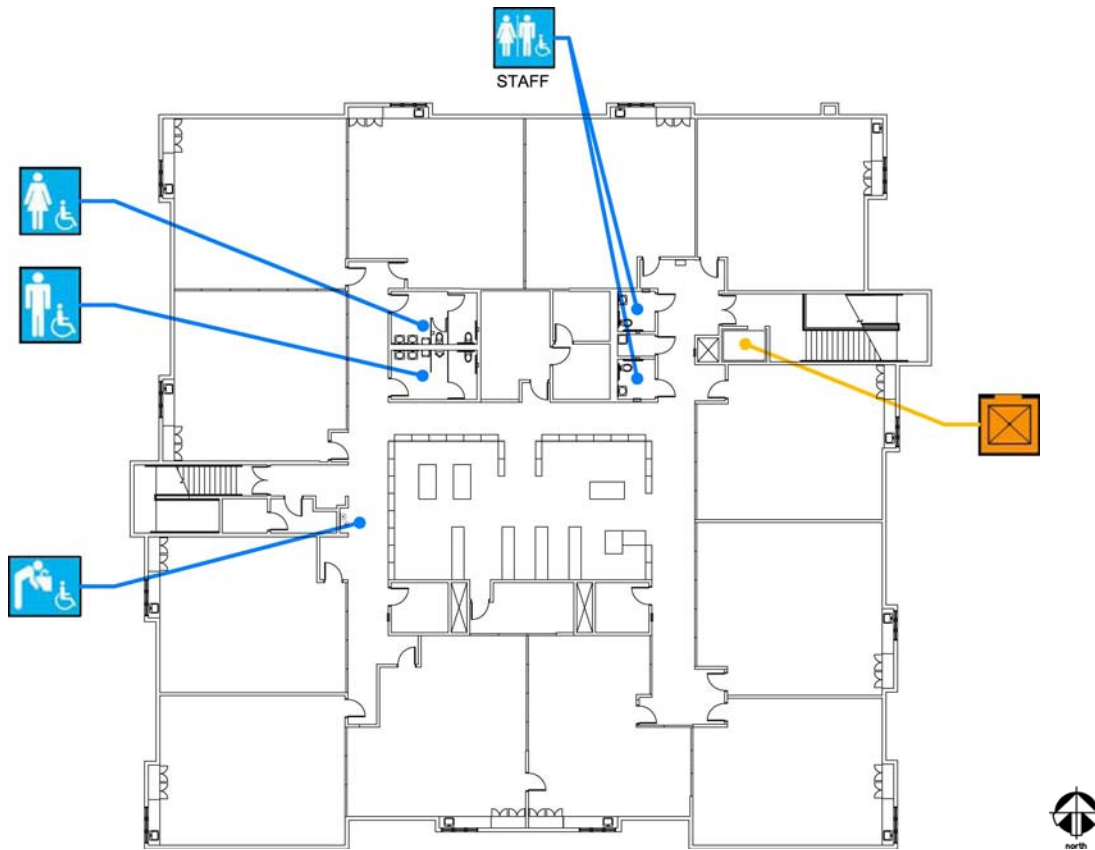

## First Floor Plan

Accessibility		Location
	Accessible entrance	From York Street via ramp, east side of school
	Ramp	At north east corner of school
	Boys', Girls', & Unisex restroom	Student restrooms on northwest corner of building, access from playground. Unisex student & staff restrooms in kindergarten classroom. Staff restrooms also located in admin area
	Drinking fountain	West side of building, south of restrooms, on exterior of building.
	Elevator	At lobby serves all floors

### Second Floor Plan

Accessibility		Location
	Boys', Girls', & Unisex restroom	Student and staff restrooms are located along corridor, north of library.
	Drinking fountain	On west side of library, in front of stairs.
	Elevator	Northeast side of building, in front of stairs.