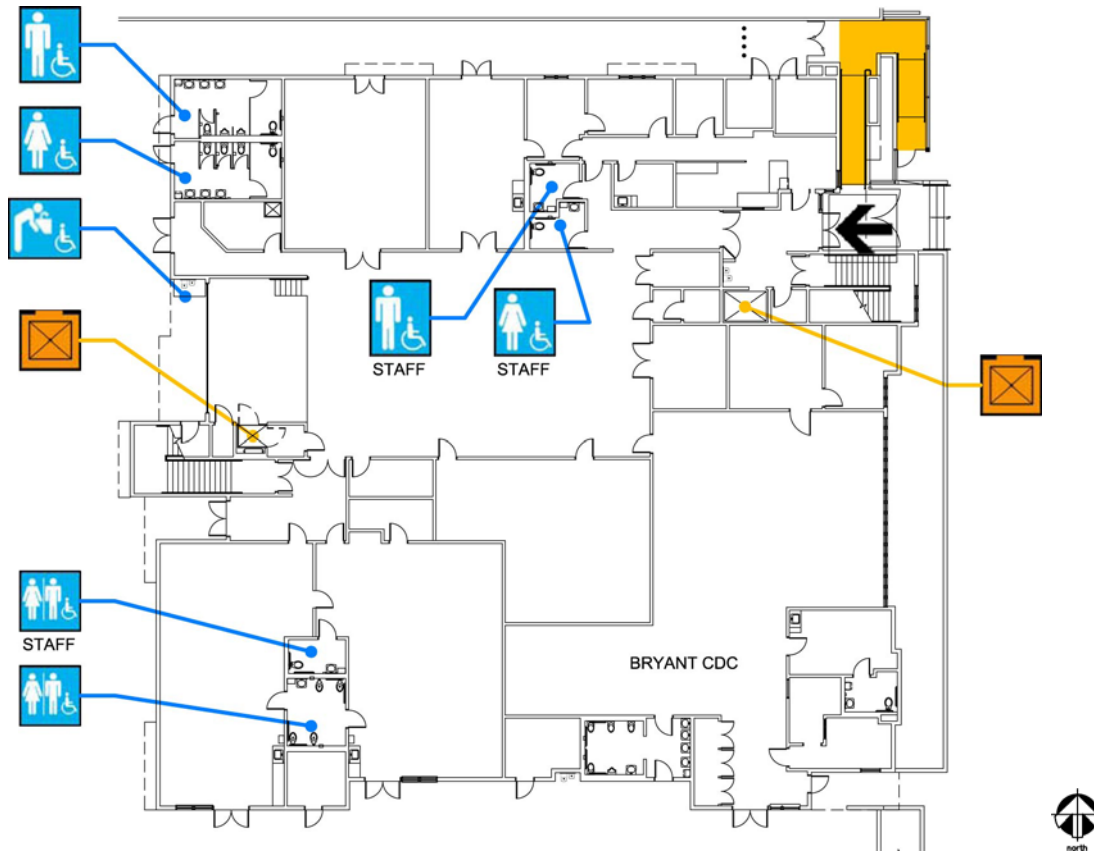

Bryant Elementary School

1050 York Street
San Francisco, CA 94110
[Map](#) [Public transit](#)
Tel: (415) 695-5780
Fax: (415) 206-0538

ALTERNATE FORMAT:
Español
Large Print