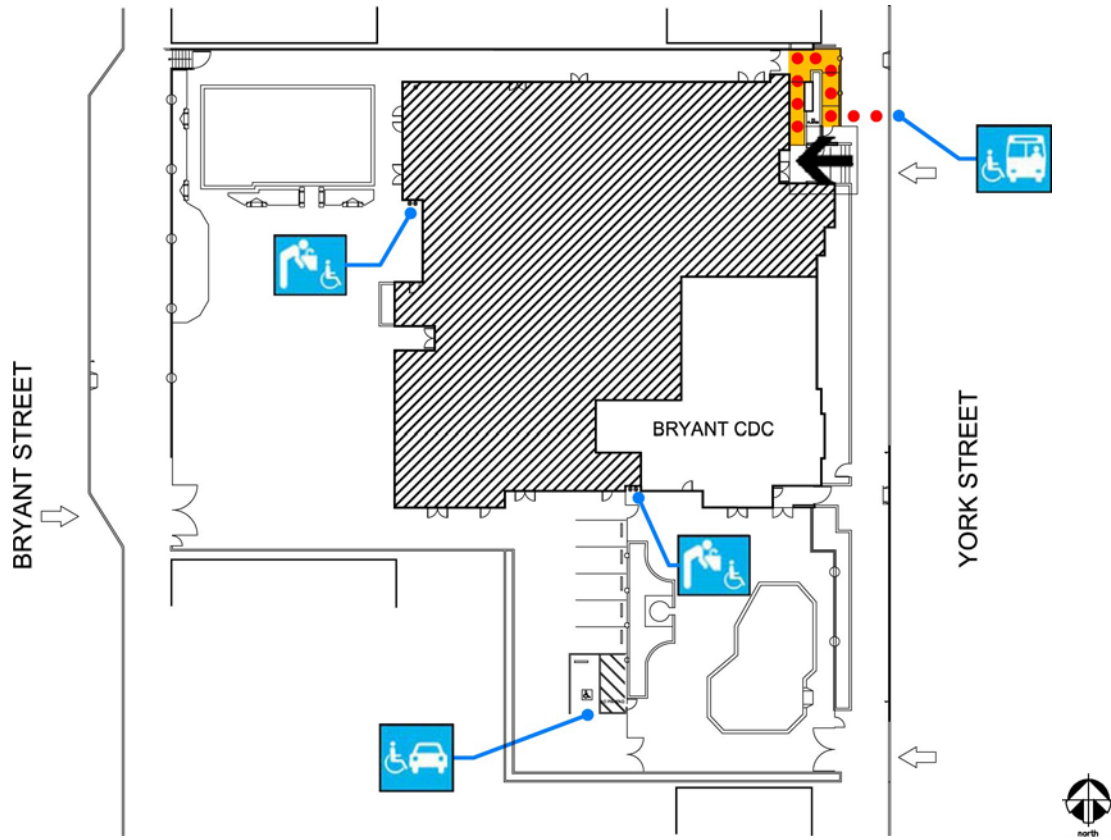

•••••		York (York Street)
		York
		York ( )