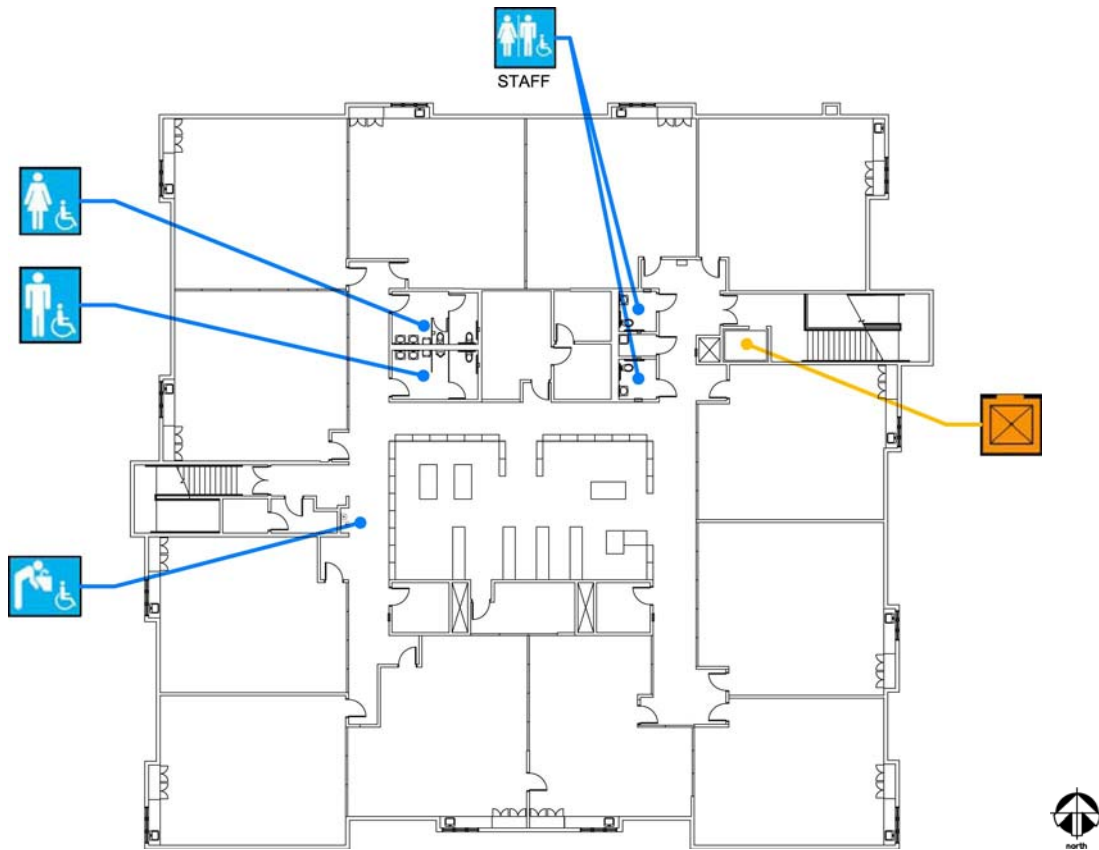

Bryant Elementary School

1050 York Street
San Francisco, CA 94110
[Map](#) [Public transit](#)
Tel: (415) 695-5780
Fax: (415) 206-0538

ALTERNATE FORMAT:
Español
Large Print

		( )
		( )