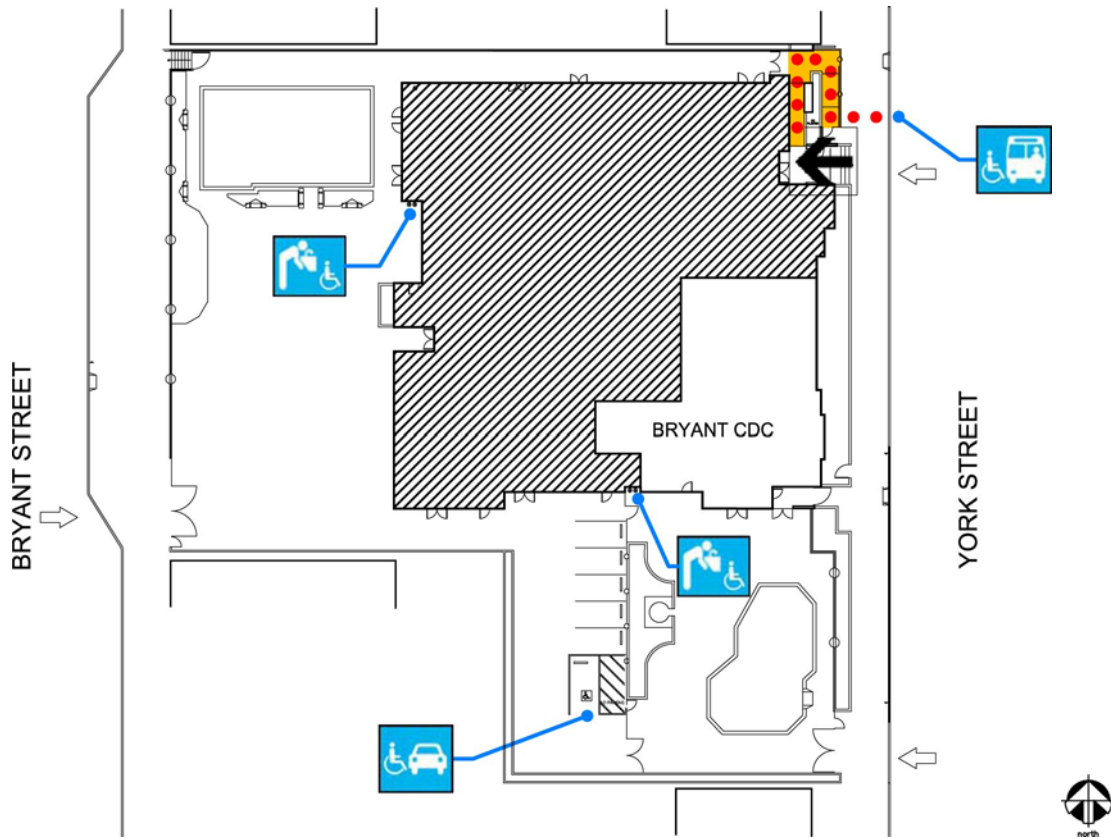

### Site Plan

Accessibility		Location
	Access path of travel	From York Street, east side of school
	Accessible parking space	On south side of school.
	Accessible passenger loading zone	Along York Street.
	Accessible entrance	From York Street via ramp, east side of school
	Ramp	At north east corner of school

## First Floor Plan

Accessibility		Location
	Accessible entrance	From York Street via ramp, east side of school
	Ramp	At north east corner of school
	Boys', Girls', & Unisex restroom	Student restrooms on northwest corner of building, access from playground. Unisex student & staff restrooms in kindergarten classroom. Staff restrooms also located in admin area
	Drinking fountain	West side of building, south of restrooms, on exterior of building.
	Elevator	At lobby serves all floors

### Second Floor Plan

Accessibility		Location
	Boys', Girls', & Unisex restroom	Student and staff restrooms are located along corridor, north of library.
	Drinking fountain	On west side of library, in front of stairs.
	Elevator	Northeast side of building, in front of stairs.