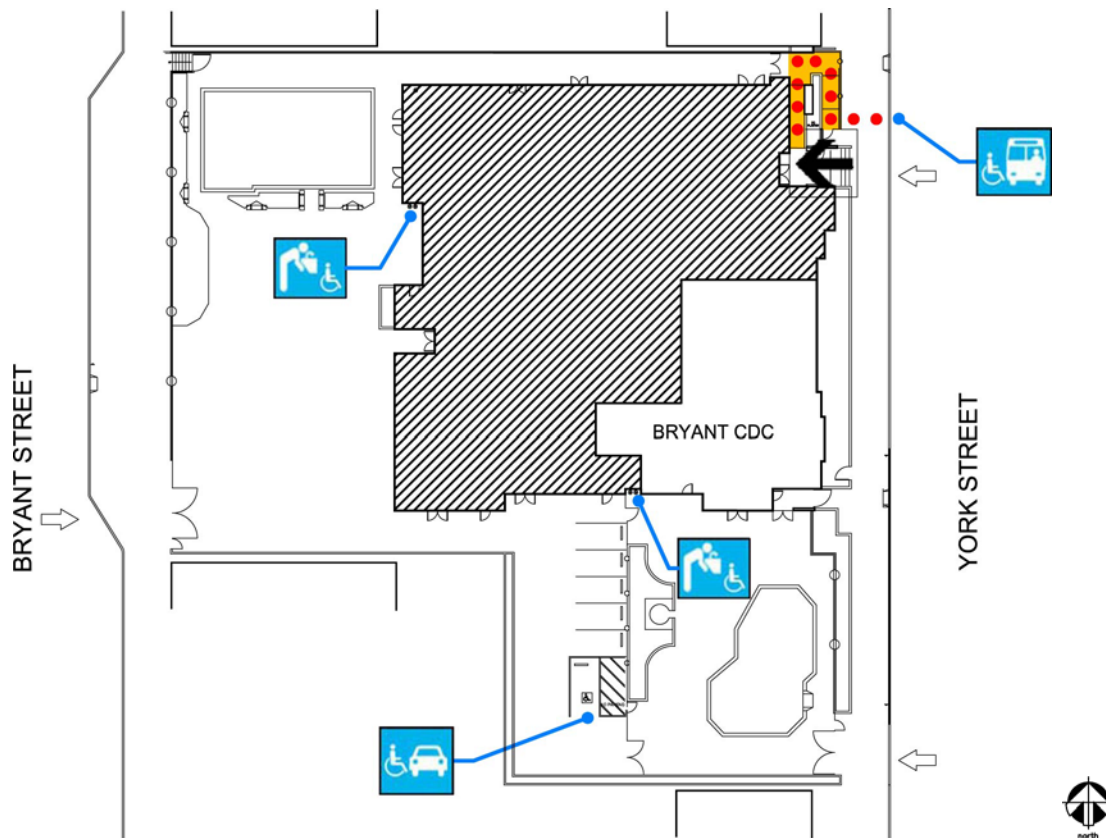

## First Floor Plan

Accessibility		Location
	Accessible entrance	From York Street via ramp, east side of school
	Ramp	At north east corner of school
	Boys', Girls', & Unisex restroom	Student restrooms on northwest corner of building, access from playground. Unisex student & staff restrooms in kindergarten classroom. Staff restrooms also located in admin area
	Drinking fountain	West side of building, south of restrooms, on exterior of building.
	Elevator	At lobby serves all floors

### Second Floor Plan

Accessibility		Location
	Boys', Girls', & Unisex restroom	Student and staff restrooms are located along corridor, north of library.
	Drinking fountain	On west side of library, in front of stairs.
	Elevator	Northeast side of building, in front of stairs.

Plano de las instalaciones

Accesibilidad		Ubicación
● ● ● ● ●	Acceso peatonal	En la calle York, por el lado este de la escuela.
	Espacio accesible para estacionamiento	En el lado sur de la escuela.
	Zona de acceso para pasajeros	Por la calle York.
	Entradas de acceso	En la calle York, por el lado este de la escuela; el acceso es, por las escaleras o por la rampa.
	Rampa	En la esquina noreste de la escuela.