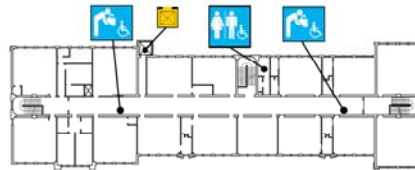

Cesar Chavez Elementary School

825 Shotwell Street
San Francisco, CA 94110
Tel: (415) 695-5765
Fax: (415) 695-5843

Second Floor Plan

• Accessible ♦ Functionally accessible

Accessibility		Location	Condition
	Access path of travel	Along corridors	•
	Accessible parking stall	Not applicable	
	Passenger loading zone	Not applicable	
	Accessible entrance	Not applicable	
	Ramp	Not applicable	
	Boys' toilet, Girls' toilet, Unisex restroom	Unisex restroom next to middle stair	•
	Drinking fountain	Center corridor	•
	Elevator	At corridor	•
	TTY (text telephone)	None	

School Access Description

Classrooms:

- Classroom door hardware are not ADA compliant.