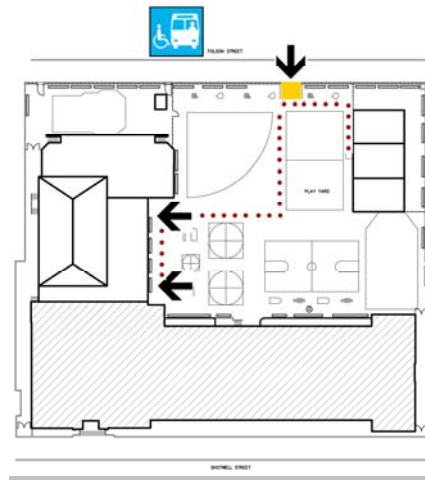

Cesar Chavez Elementary School

825 Shotwell Street
San Francisco, CA 94110
Tel: (415) 695-5765
Fax: (415) 695-5843

Site Plan

• Accessible ♦ Functionally accessible

Accessibility		Location	Condition
	Access path of travel	From Folsom Street through play yard	•
	Accessible parking stall	None	
	Passenger loading zone	On Folsom Street	•
	Accessible entrance	Through play yard to Auditorium entrance	•
	Ramp	At Folsom Street entrance to play yard	•
	Boys' toilet, Girls' toilet, Unisex restroom	See floor plans	
	Drinking fountain	See floor plans	
	Elevator	See floor plans	
	TTY (text telephone)	See floor plans	

School Access Description

Accessibility/Entrance:

- Bungalows are accessible via ramp from play yard.
- Shotwell Street main entrance is not accessible.