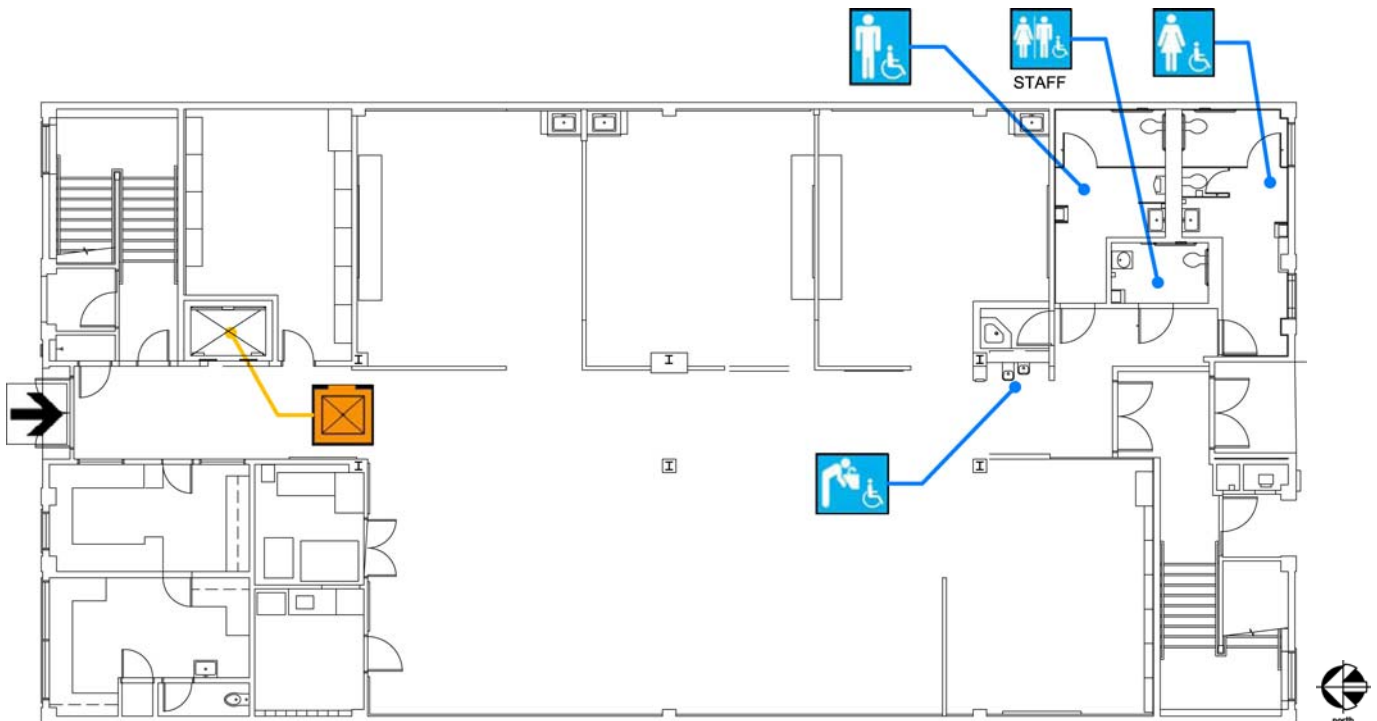

Chinese Education Center

657 Merchant Street
San Francisco, CA 94111
[Map](#) [Public transit](#)
Tel: (415) 291-7918
Fax: (415) 291-7965

ALTERNATE
FORMAT:

中語

Español

Large Print

First Floor Plan

Accessibility		Location
	Accessible entrance	On north side of building from Merchant Street.
	Boy's, Girl's, & Unisex restroom	Restrooms on southeast side of building.
	Drinking fountain	Outside restrooms, on southeast side of building.
	Elevator	North side of building, next to the stairs.

Chinese Education Center

657 Merchant Street
 San Francisco, CA 94111
[Map](#) [Public transit](#)
 Tel: (415) 291-7918
 Fax: (415) 291-7965

ALTERNATE FORMAT:
中語
Español
Large Print

Second Floor Plan

Accessibility		Location
	Boy's, Girl's, & Unisex restroom	Restrooms on southeast side of building.
	Drinking fountain	Along corridor, by the restrooms on southeast side of building.
	Elevator	North side of building, next to the stairs.