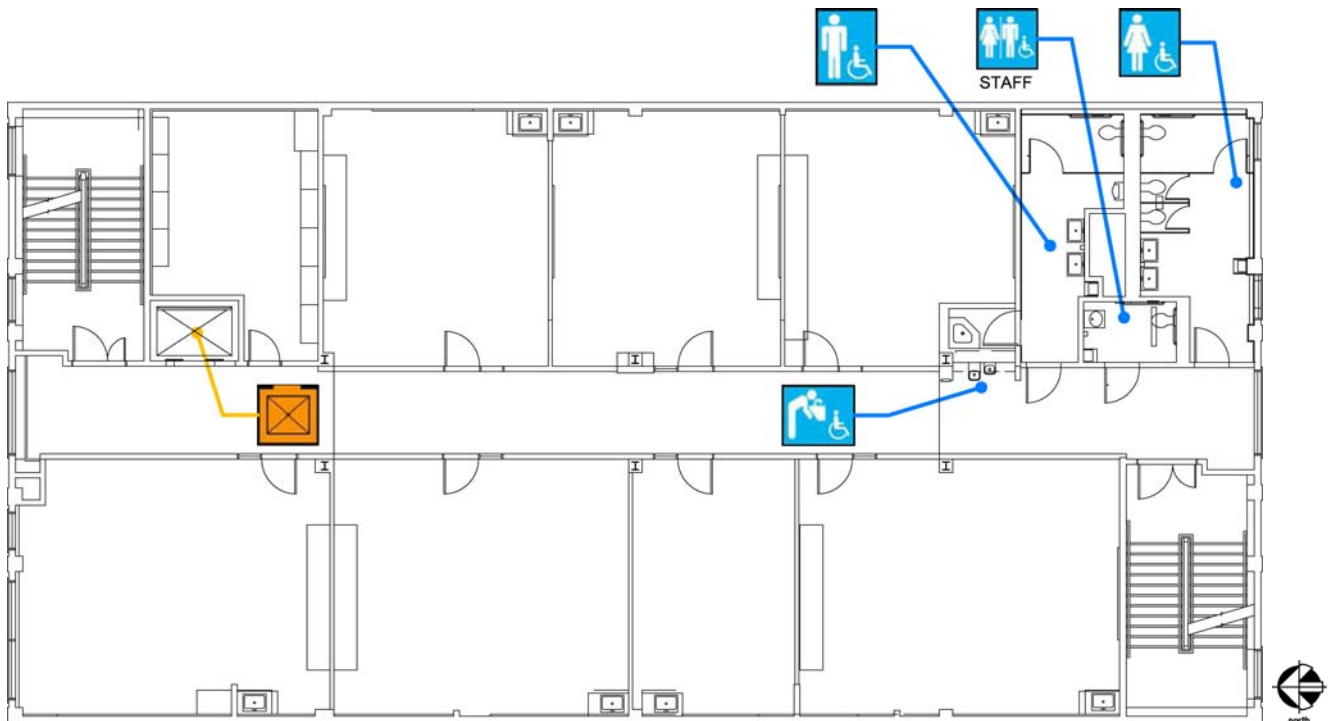

Chinese Education Center

657 Merchant Street
San Francisco, CA 94111
[Map](#) [Public transit](#)
Tel: (415) 291-7918
Fax: (415) 291-7965

ALTERNATE FORMAT:
中語
Español
Large Print

Second Floor Plan

Accessibility		Location
	Boy's, Girl's, & Unisex restroom	Restrooms on southeast side of building.
	Drinking fountain	Along corridor, by the restrooms on southeast side of building.
	Elevator	North side of building, next to the stairs.