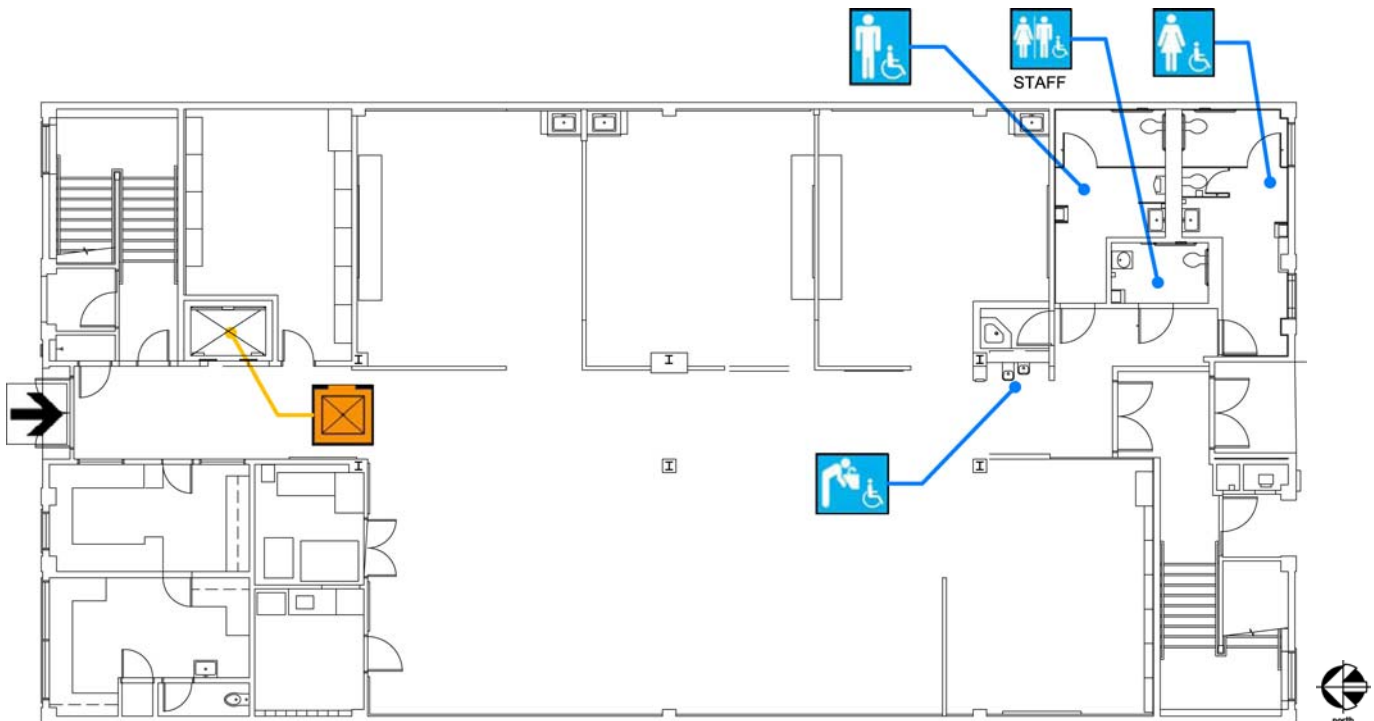

Chinese Education Center

657 Merchant Street
 San Francisco, CA 94111
[Map](#) [Public transit](#)
 Tel: (415) 291-7918
 Fax: (415) 291-7965

ALTERNATE FORMAT:
中語
Español
Large Print

First Floor Plan

Accessibility		Location
	Accessible entrance	On north side of building from Merchant Street.
	Boy's, Girl's, & Unisex restroom	Restrooms on southeast side of building.
	Drinking fountain	Outside restrooms, on southeast side of building.
	Elevator	North side of building, next to the stairs.