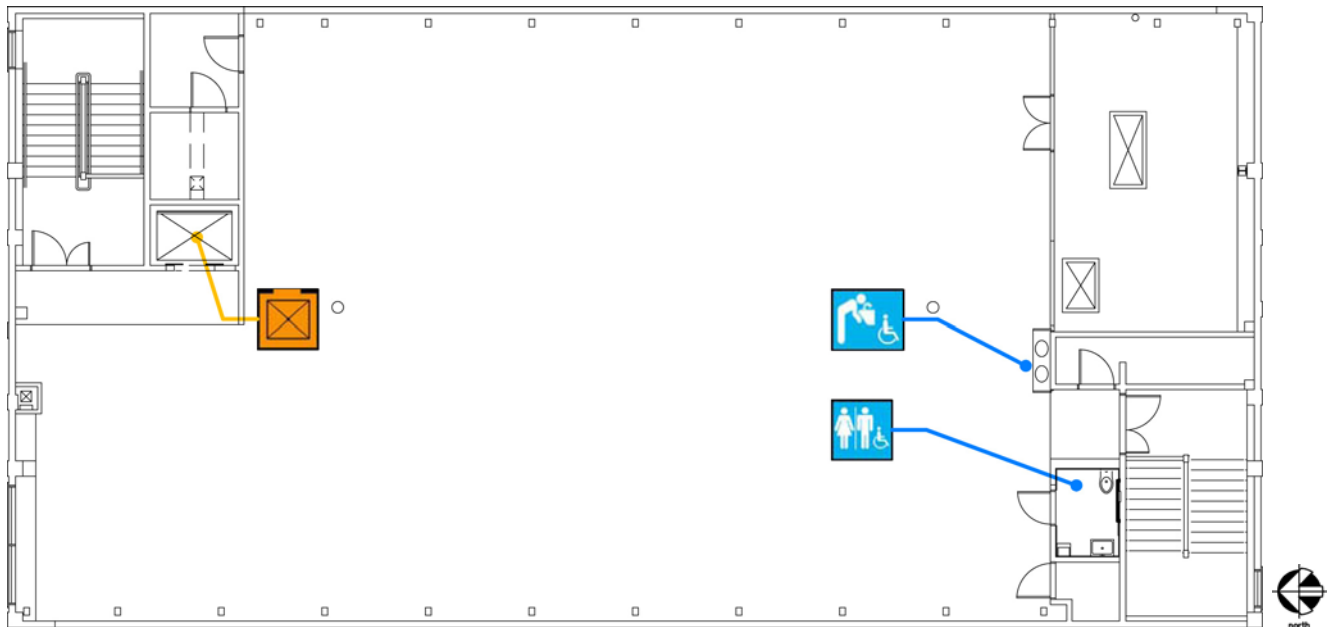

Chinese Education Center

657 Merchant Street
San Francisco, CA 94111
[Map](#) [Public transit](#)
Tel: (415) 291-7918
Fax: (415) 291-7965

ALTERNATE
FORMAT:

中語

Español

Large Print

Third Floor Plan

Accessibility		Location
	Boy's, Girl's, & Unisex restroom	Restroom on southwest side of building.
	Drinking fountain	Outside restrooms, on southwest side of building.
	Elevator	North side of building, next to the stairs.