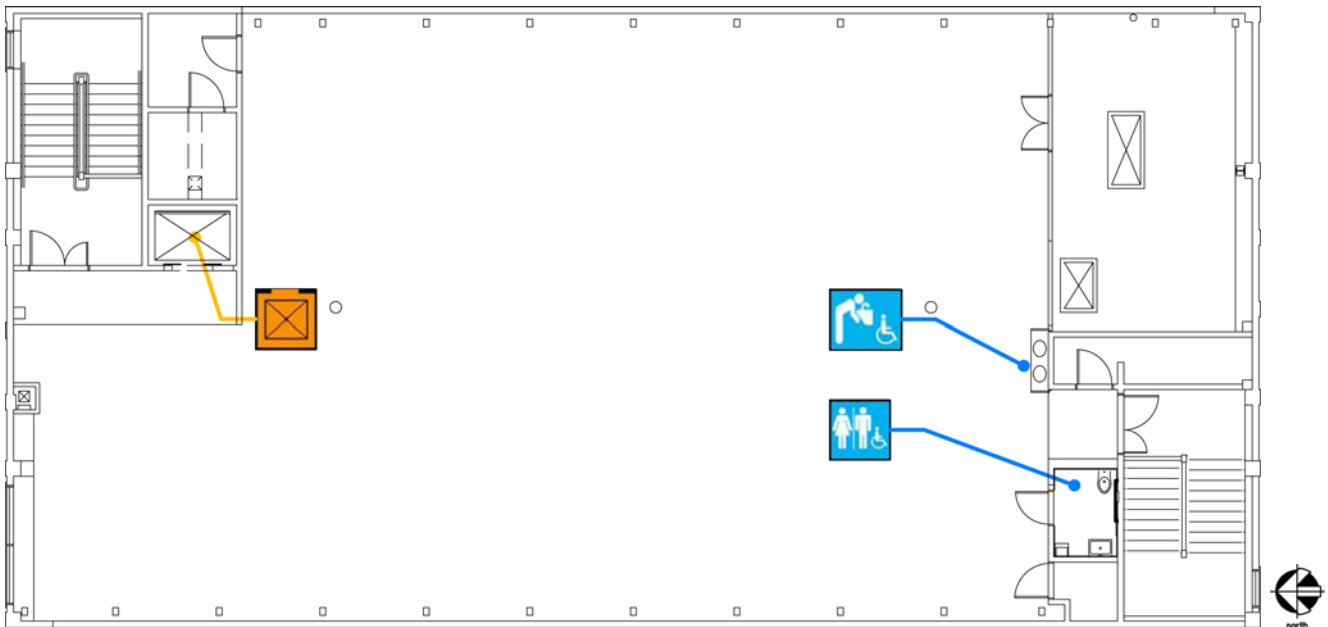

Chinese Education Center

657 Merchant Street
San Francisco, CA 94111
[Map](#) [Public transit](#)
Tel: (415) 291-7918
Fax: (415) 291-7965

ALTERNATE FORMAT:
中語
Español
Large Print

Third Floor Plan

Accessibility		Location
	Boy's, Girl's, & Unisex restroom	Restroom on southwest side of building.
	Drinking fountain	Outside restrooms, on southwest side of building.
	Elevator	North side of building, next to the stairs.