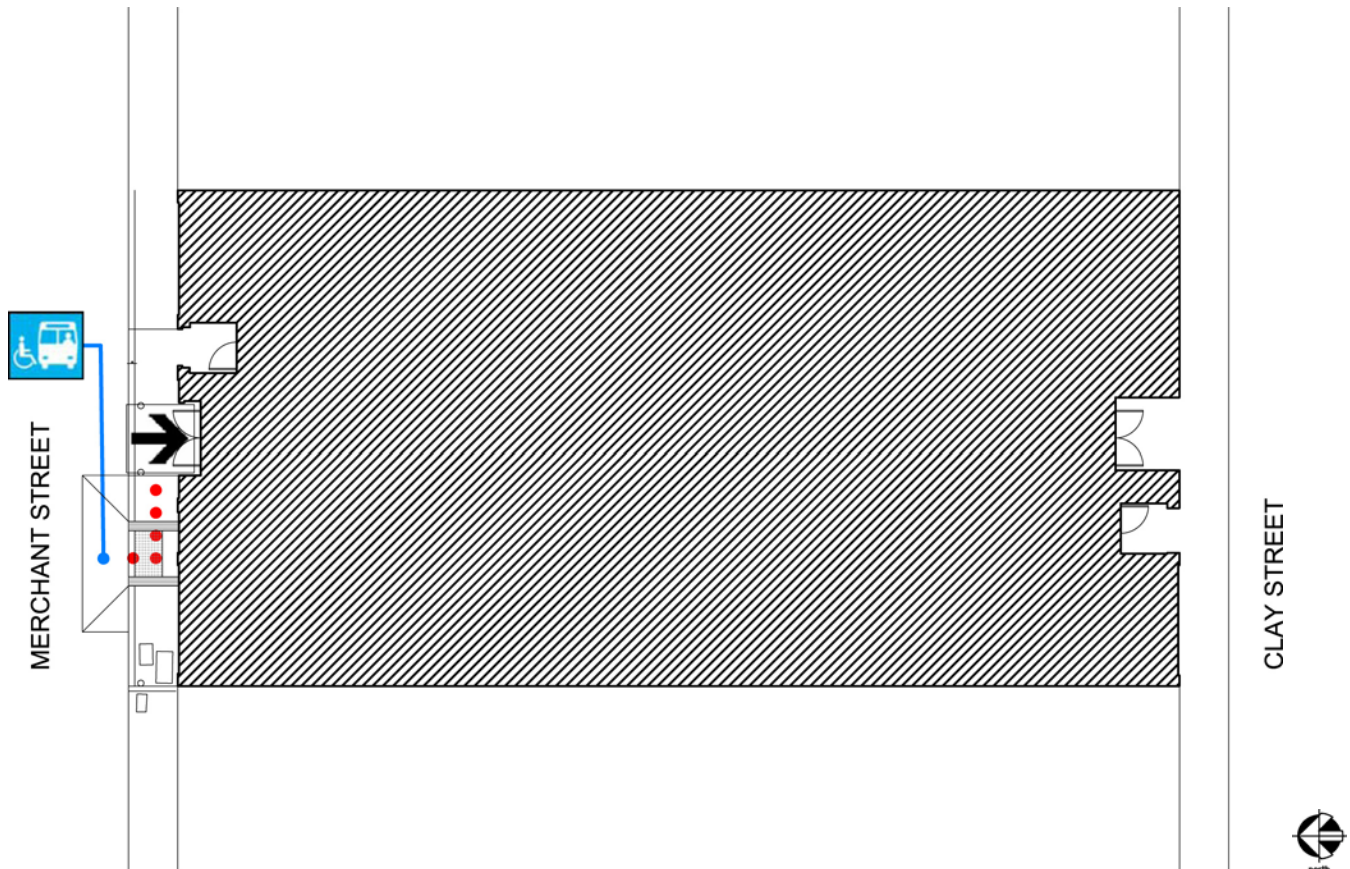

Chinese Education Center

657 Merchant Street
San Francisco, CA 94111
[Map](#) [Public transit](#)
Tel: (415) 291-7918
Fax: (415) 291-7965

ALTERNATE
FORMAT:

中語

Español

Large Print

Site Plan

Accessibility		Location
	Access path of travel	On Merchant Street
	Accessible passenger loading zone	On Merchant Street
	Accessible entrance	On Merchant Street