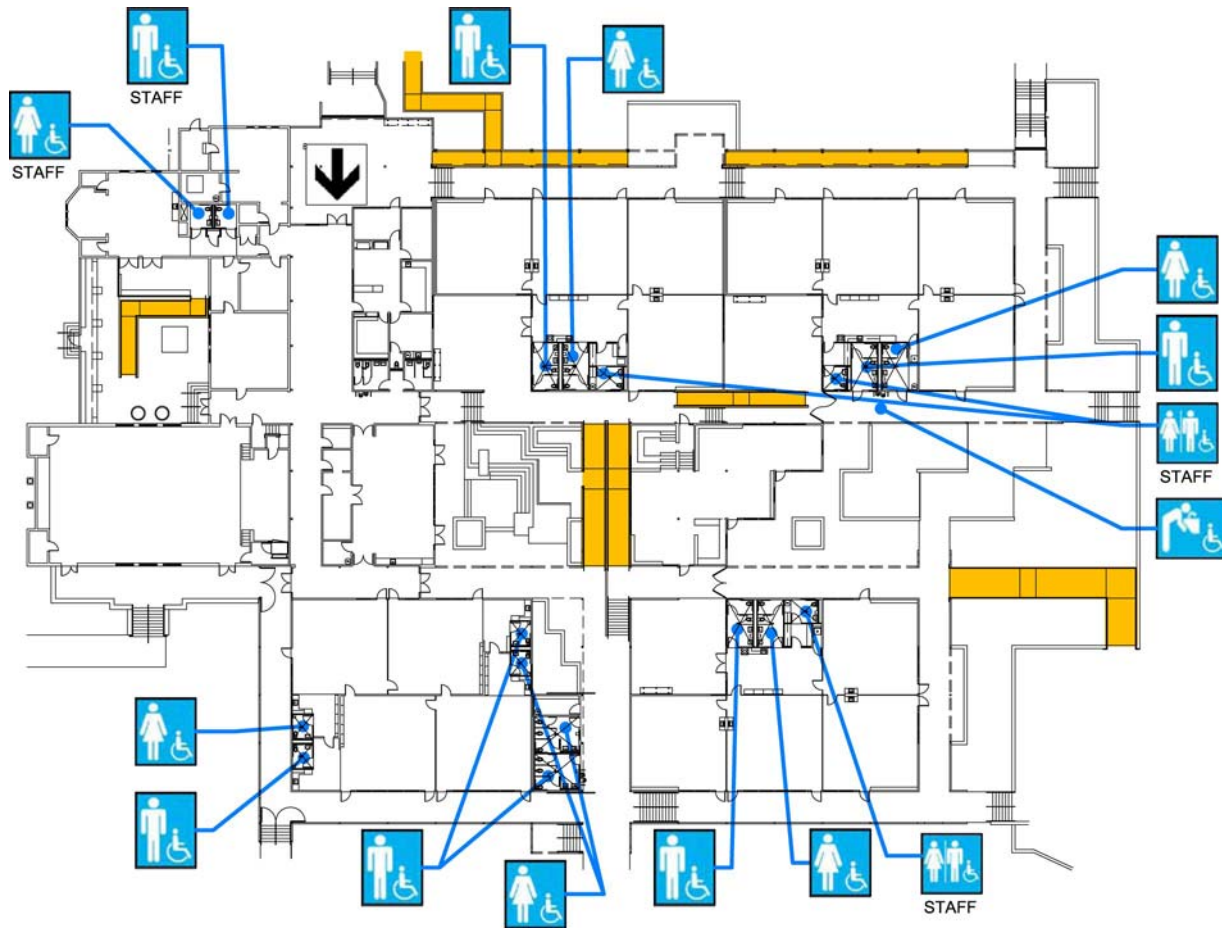

Commodore Sloat Elementary

50 Darien Way
 San Francisco, CA 94127
[Map](#) [Public transit](#)
 Tel: (415)759-2807
 Fax: (415)759-2843

ALTERNATE FORMAT:
中文
Español
Large Print

Site Plan

Accessibility		Location
.....	Access path of travel	from Darien Way, north side of school
	Accessible passenger loading zone	on Darien Way, north side of school
	Accessible entrance	from Darien Way, north side of school
	Ramp	Ramps along north side of school and in courtyard along covered exterior walkways.

Commodore Sloat Elementary

50 Darien Way
 San Francisco, CA 94127
[Map](#) [Public transit](#)
 Tel: (415)759-2807
 Fax: (415)759-2843

ALTERNATE FORMAT:
中文
Español
Large Print

First Floor Plan

Accessibility		Location
	Accessible entrance	from Darien Way, north side of school
	Ramp	Ramps along north side of school and in courtyard along covered exterior walkways.
	Men's, Women's, Unisex restroom	Restrooms by each cluster of classrooms.
	Drinking fountain	Northeast side of courtyard.