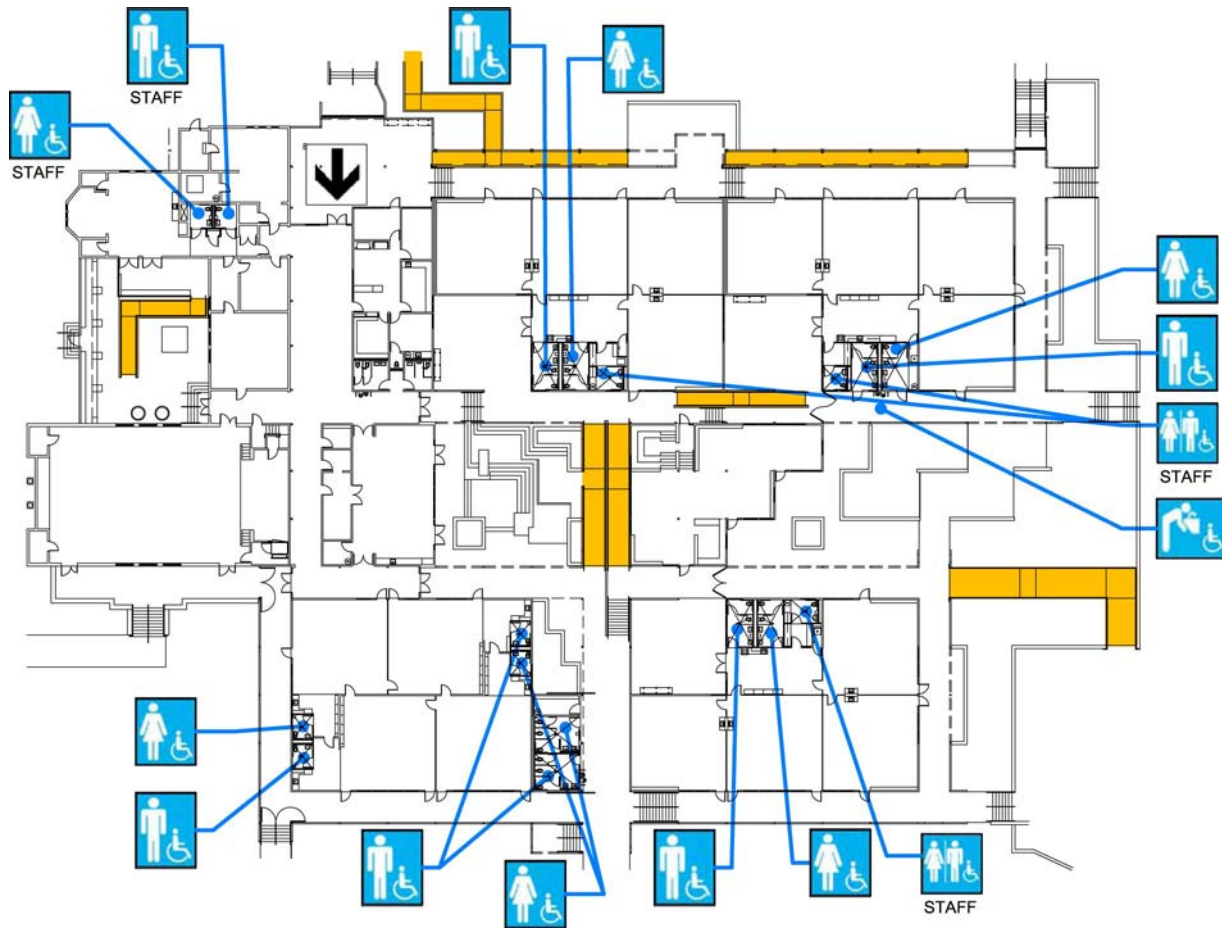

一樓平面圖

殘障人士專用設施	位置
	殘障人士上落專區 沿 Darien 街(Darien Way)，校舍北面。
	輪椅坡道 輪椅坡道設於校舍北面及校園露天有蓋行人通道。
	男生/女生及殘障人士專用洗手間 洗手間設於每組課室內。
	飲水器 校園東北面。