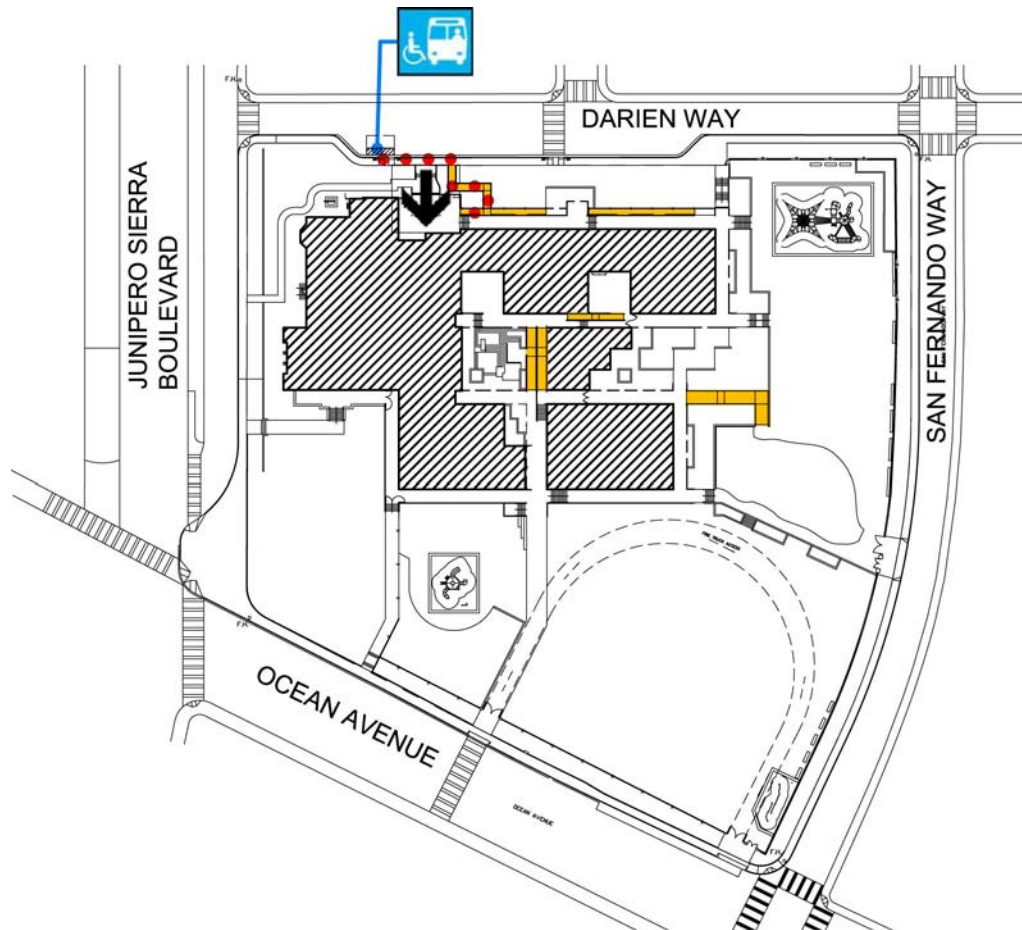

Commodore Sloat Elementary

50 Darien Way
 San Francisco, CA 94127
[Map](#) [Public transit](#)
 Tel: (415)759-2807
 Fax: (415)759-2843

ALTERNATE FORMAT:
中文
Español
Large Print

Site Plan

Accessibility		Location
.....	Access path of travel	from Darien Way, north side of school
	Accessible passenger loading zone	on Darien Way, north side of school
	Accessible entrance	from Darien Way, north side of school
	Ramp	Ramps along north side of school and in courtyard along covered exterior walkways.

Commodore Sloat Elementary

50 Darien Way
 San Francisco, CA 94127
[Map](#) [Public transit](#)
 Tel: (415)759-2807
 Fax: (415)759-2843

ALTERNATE FORMAT:
中文
Español
Large Print

First Floor Plan

Accessibility		Location
	Accessible entrance	from Darien Way, north side of school
	Ramp	Ramps along north side of school and in courtyard along covered exterior walkways.
	Men's, Women's, Unisex restroom	Restrooms by each cluster of classrooms.
	Drinking fountain	Northeast side of courtyard.

Commodore Sloat Elementary

50 Darien Way
San Francisco, CA 94127
[Map](#) [Public transit](#)
Tel: (415)759-2807
Fax: (415)759-2843

ALTERNATE
FORMAT:

中文

Español

Large Print

校舍平面圖

殘障人士專用設施		位置
●●●●●	專用通道	沿 Darien 街(Darien Way), 校舍北面。
	殘障人士上落專區	位於 Darien 街, 校舍北面。
	專用入口	位於 Darien 街, 校舍北面。
	輪椅坡道	輪椅坡道設於校舍北面及校園露天有蓋行人通道。