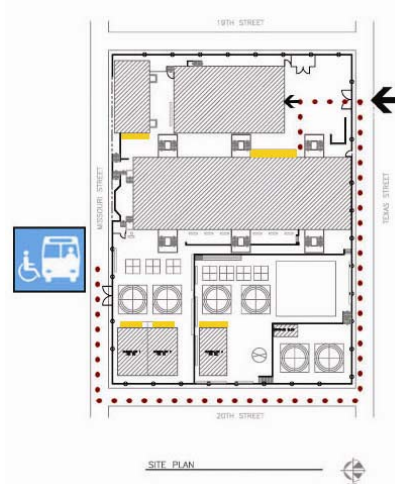

Daniel Webster Elementary School

465 Missouri Street
 San Francisco, CA 94107
 Tel: (415) 695-5787
 Fax: (415) 826-6813

Site Plan

• Accessible ♦ Functionally accessible

Accessibility	Location	Condition
 Access path of travel	From Missouri Street travel west around the street corner to 20th Street and east to Texas Street	•
 Accessible parking stall	None	
 Passenger loading zone	On Missouri Street, north side of school	•
 Accessible entrance	From Texas Street to rear entrance through gate, south side of school From Missouri Street through gate to portable classrooms	•
 Ramp	At entrance to Main Building, Admin Building, and portable classrooms	•
 Boys' toilet, Girls' toilet, Unisex restroom	See other plans for locations	
 Drinking fountain	See other plans for locations	
 Elevator	No elevator access in school	
 TTY (text telephone)	None	

School Access Description

Accessibility:

- One portable classroom located at upper yard is not accessible.

Daniel Webster Elementary School

465 Missouri Street
San Francisco, CA 94107
Tel: (415) 695-5787
Fax: (415) 826-6813

First Floor Plan

• Accessible ♦ Functionally accessible

Accessibility		Location	Condition
	Access path of travel	Along corridors	•
	Accessible parking stall	Not applicable	
	Passenger loading zone	Not applicable	
	Accessible entrance	Main Building – east side of bldg via ramp Admin Building – west side of bldg via ramp Auditorium – south side of building	•
	Ramp	At entrance to Main Building and Admin Building	•
	Boys' toilet, Girls' toilet, Unisex restroom	Student restrooms at corridor of Main Building	•
	Drinking fountain	None on this floor	
	Elevator	No elevator access in school	
	TTY (text telephone)	None	