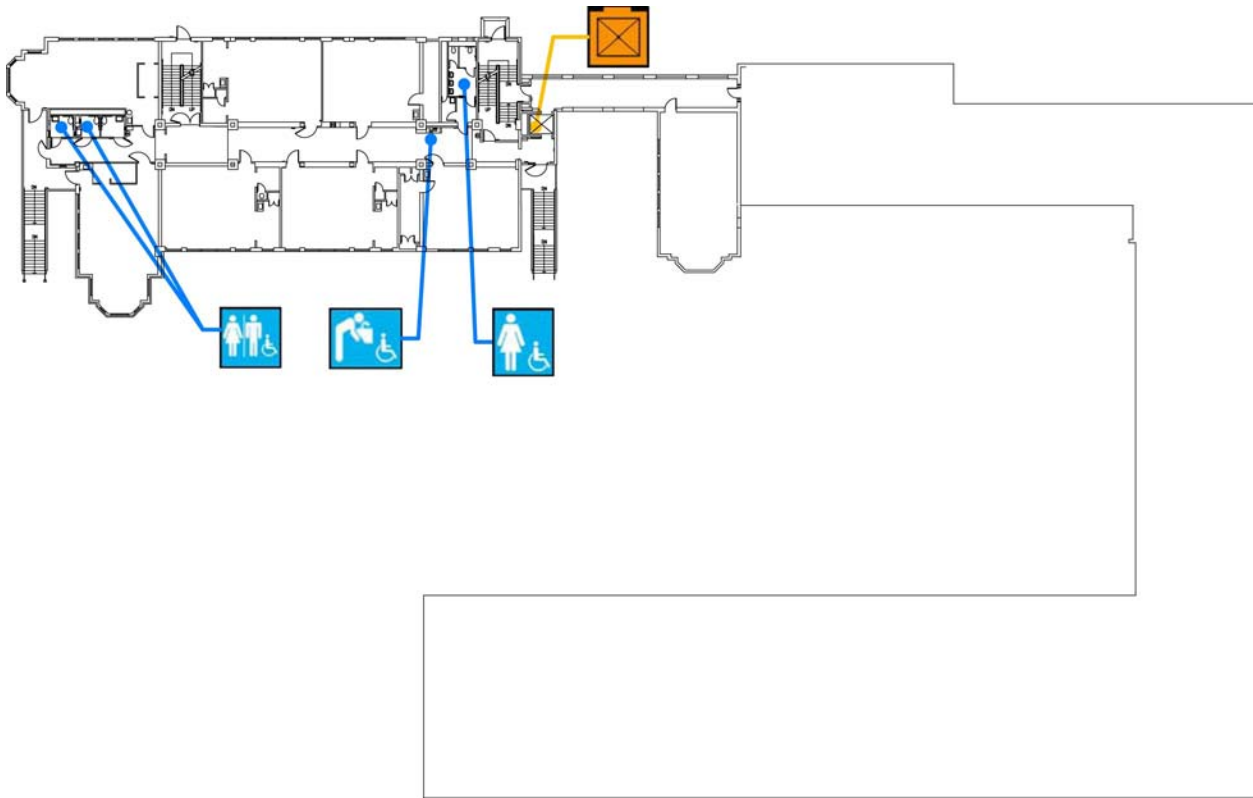

Second Floor Plan

Accessibility		Location
	Men's, Women's, Unisex restroom	Girls' restrooms at north end of corridor. Unisex student restrooms are south end of corridor.
	Drinking fountain	Along corridor, by Girls' restrooms.
	Elevator	At north end of corridor.