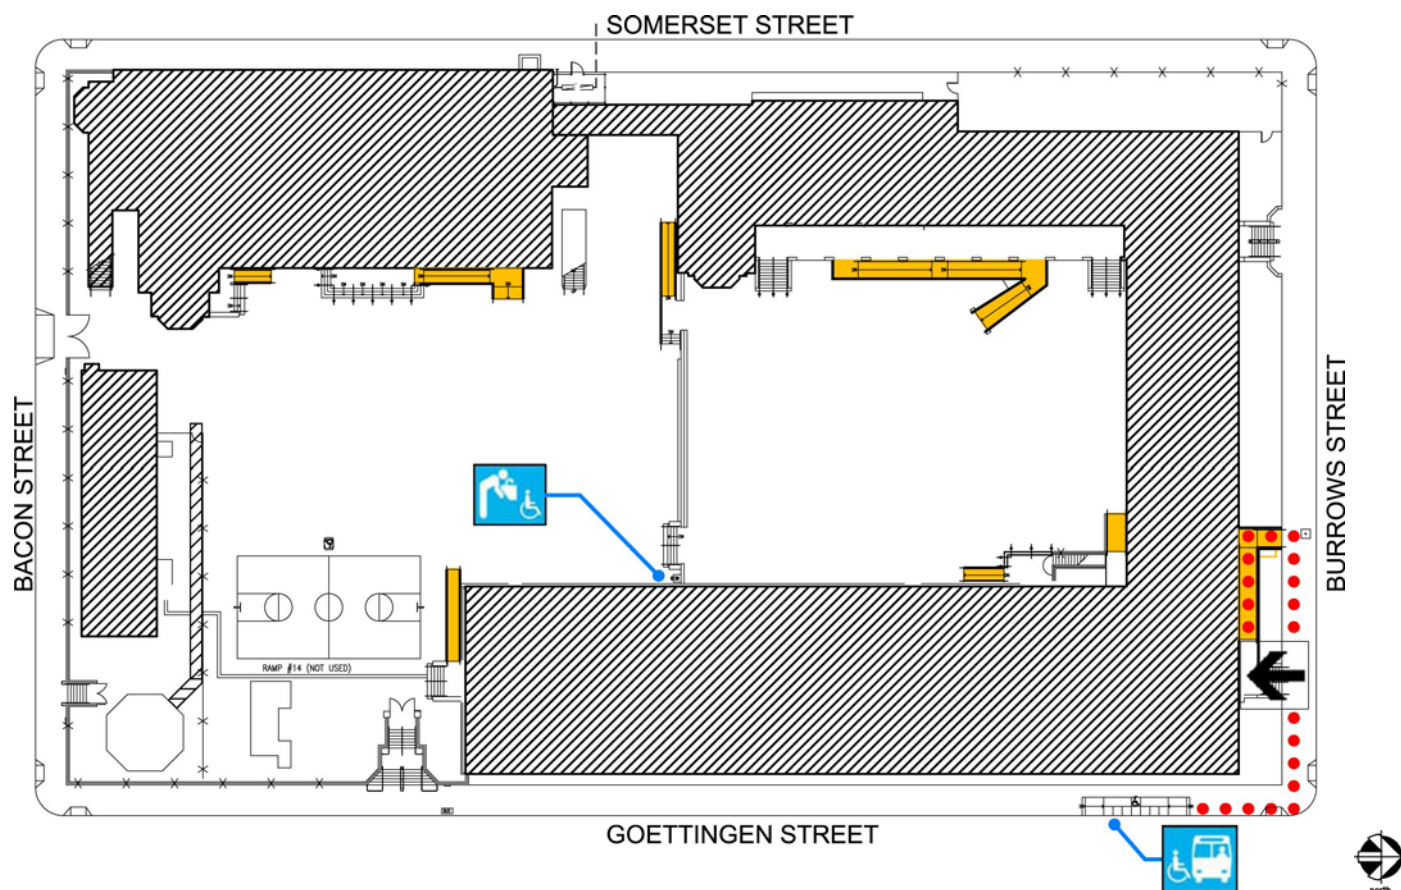

### First Floor Plan

Accessibility		Location
	Accessible entrance	From Burrows Street via ramp, north side of school
	Ramp	At front entry and along perimeter of building facing play ground.
	Boys', Girls', & Unisex restroom	Along corridors in main building.
	Drinking fountain	Along corridors in main building.
	Elevator	Elevator on east side of main building. Wheelchair lift at multipurpose room for stage access.

## Second Floor Plan

Accessibility		Location
	Men's, Women's, Unisex restroom	Girls' restrooms at north end of corridor. Unisex student restrooms are south end of corridor.
	Drinking fountain	Along corridor, by Girls' restrooms.
	Elevator	At north end of corridor.

### Third Floor Plan

Accessibility		Location
	Men's, Women's, Unisex restroom	Boys' restrooms at north end of corridor. Girls' restrooms on second floor.
	Drinking fountain	Along corridor, by restrooms.
	Elevator	At north end of corridor.

## 校舍平面圖

殘障人士專用設施		位置
.....	專用通道	沿 Goettingen 街(Goettingen Street)轉角至 Burrows 街(Burrows Street)。
	殘障人士上落專區	設於 Goettingen 街。
	專用入口	由 Burrows 街經輪椅坡道(校舍北面)。
	輪椅坡道	設於 Burrows 街和操場對出外緣圍欄。
	飲水器	設於操場東面。