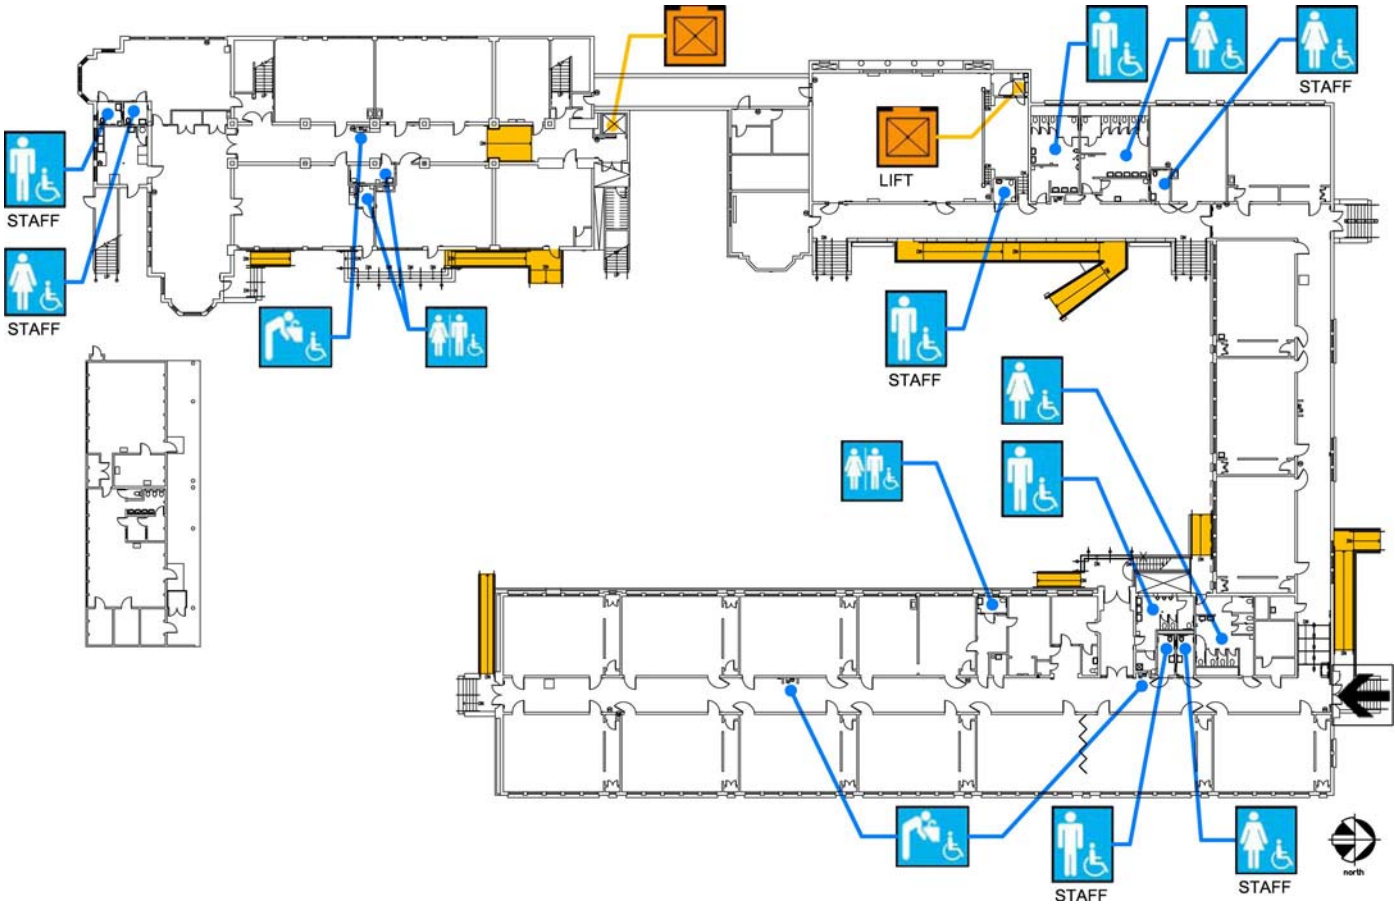

## Site Plan

Accessibility		Location
	Access path of travel	Along Goettingen St around the street corner to Burrows St.
	Accessible passenger loading zone	On Goettingen Street
	Accessible entrance	From Burrows Street via ramp, north side of school
	Ramp	At Burrows Street and along perimeter of building facing play ground.
	Drinking fountain	East side of courtyard.

### First Floor Plan

Accessibility		Location
	Accessible entrance	From Burrows Street via ramp, north side of school
	Ramp	At front entry and along perimeter of building facing play ground.
	Boys', Girls', & Unisex restroom	Along corridors in main building.
	Drinking fountain	Along corridors in main building.
	Elevator	Elevator on east side of main building. Wheelchair lift at multipurpose room for stage access.