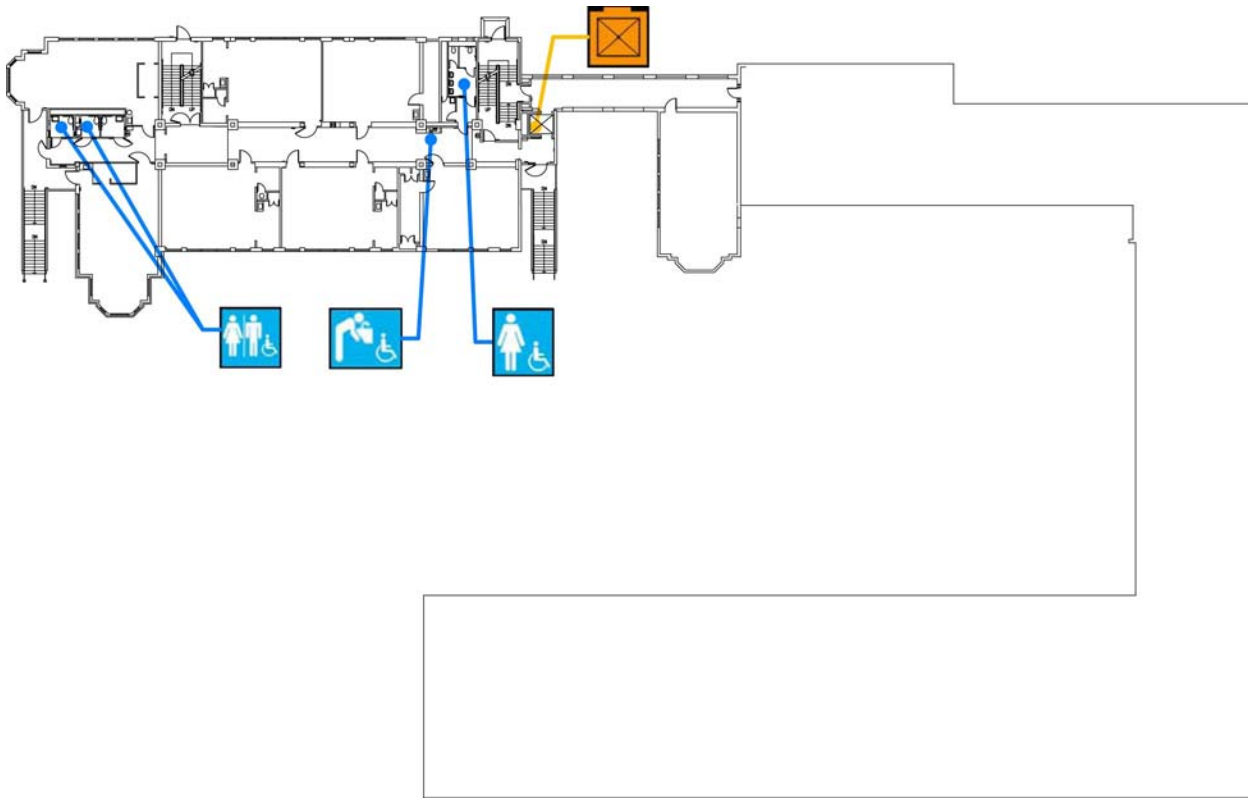

### First Floor Plan

Accessibility		Location
	Accessible entrance	From Burrows Street via ramp, north side of school
	Ramp	At front entry and along perimeter of building facing play ground.
	Boys', Girls', & Unisex restroom	Along corridors in main building.
	Drinking fountain	Along corridors in main building.
	Elevator	Elevator on east side of main building. Wheelchair lift at multipurpose room for stage access.

## Second Floor Plan

Accessibility		Location
	Men's, Women's, Unisex restroom	Girls' restrooms at north end of corridor. Unisex student restrooms are south end of corridor.
	Drinking fountain	Along corridor, by Girls' restrooms.
	Elevator	At north end of corridor.