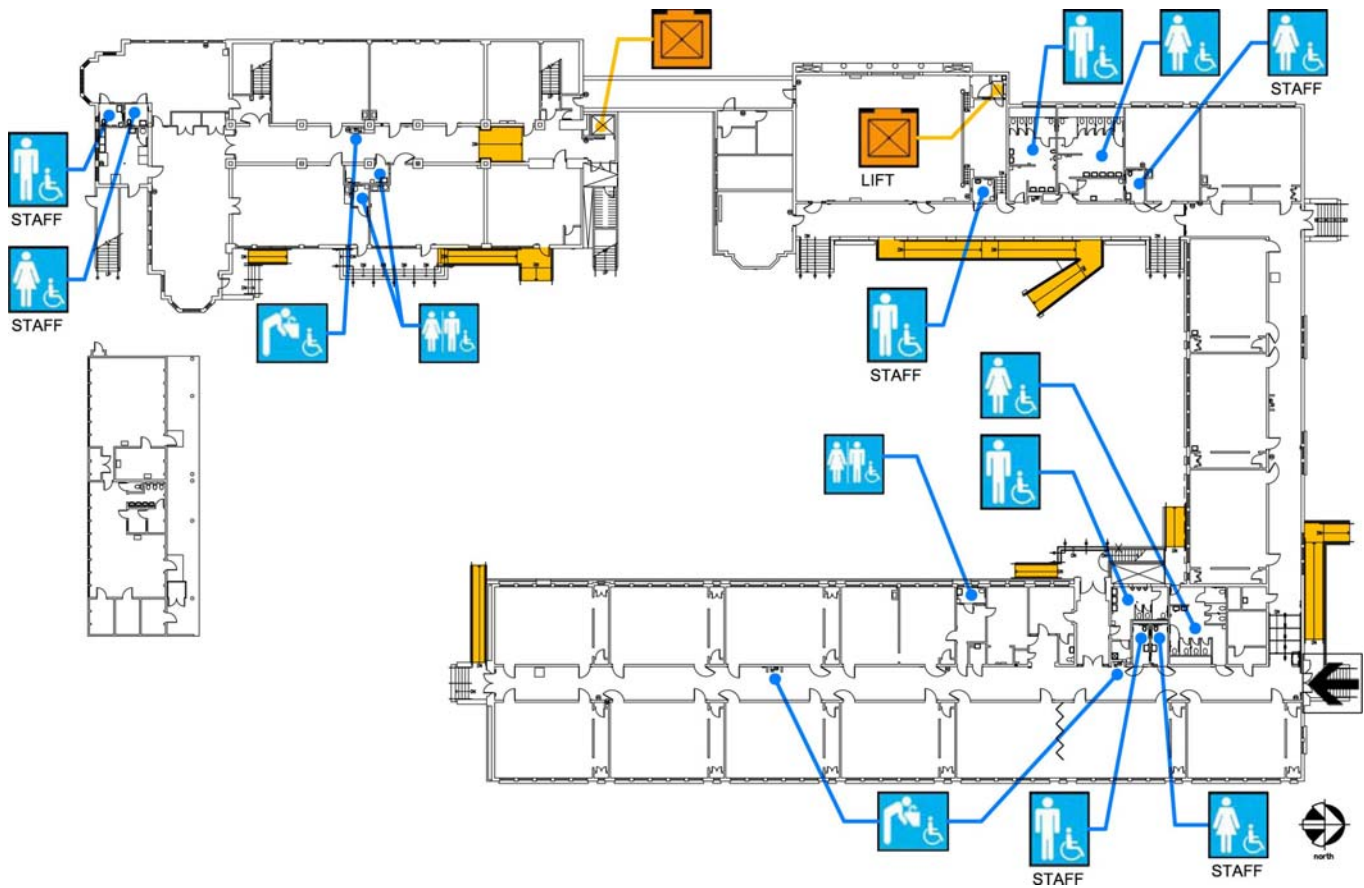

### First Floor Plan

Accessibility		Location
	Accessible entrance	From Burrows Street via ramp, north side of school
	Ramp	At front entry and along perimeter of building facing play ground.
	Boys', Girls', & Unisex restroom	Along corridors in main building.
	Drinking fountain	Along corridors in main building.
	Elevator	Elevator on east side of main building. Wheelchair lift at multipurpose room for stage access.

### 一樓平面圖

殘障人士專用設施		位置
		專用入口
		輪椅坡道
		男生、女生及殘障人士洗手間
		飲水器
		專用升降機