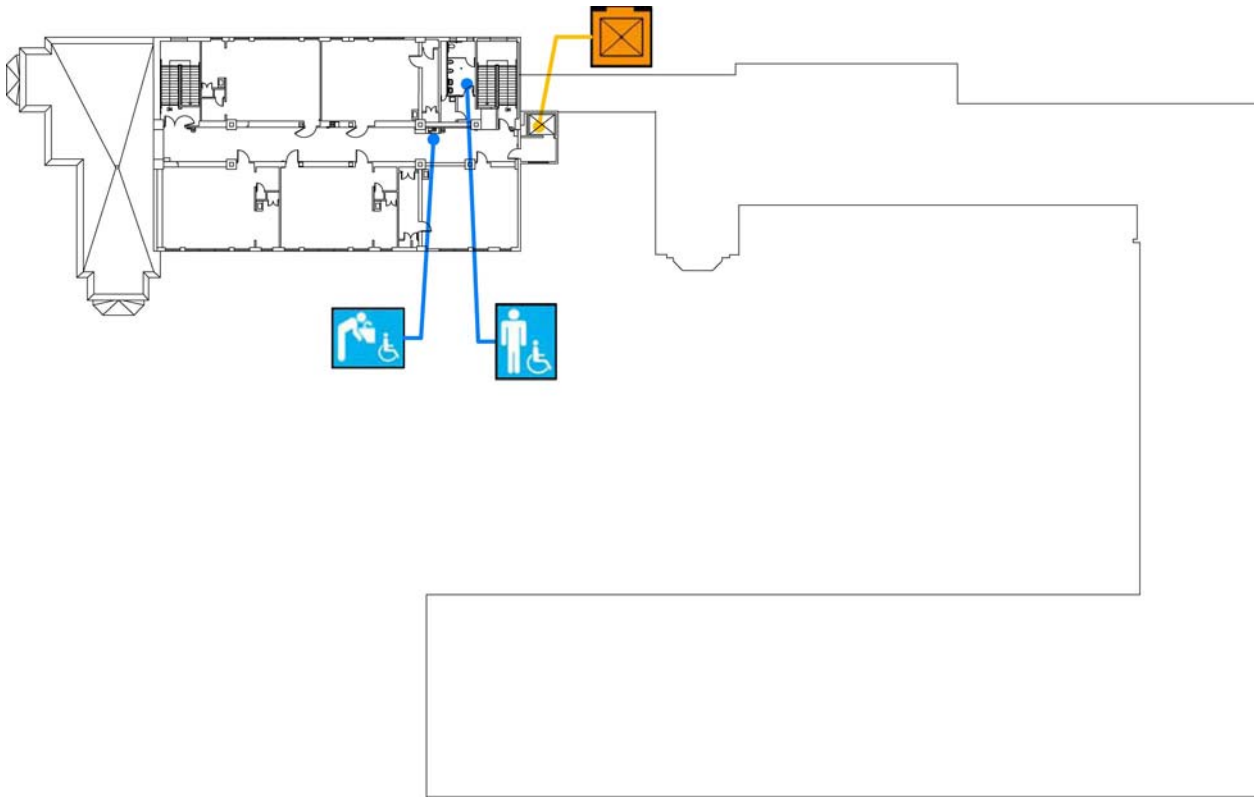

Plano del tercer piso

Accesibilidad		Ubicación
	Baños para niños y niñas y de uso común	Los baños de los niños están al final del corredor de lado norte. Los de las niñas están en el segundo piso
	Bebedero	A lo largo del corredor por los baños.
	Elevador	Al final del corredor del lado norte.