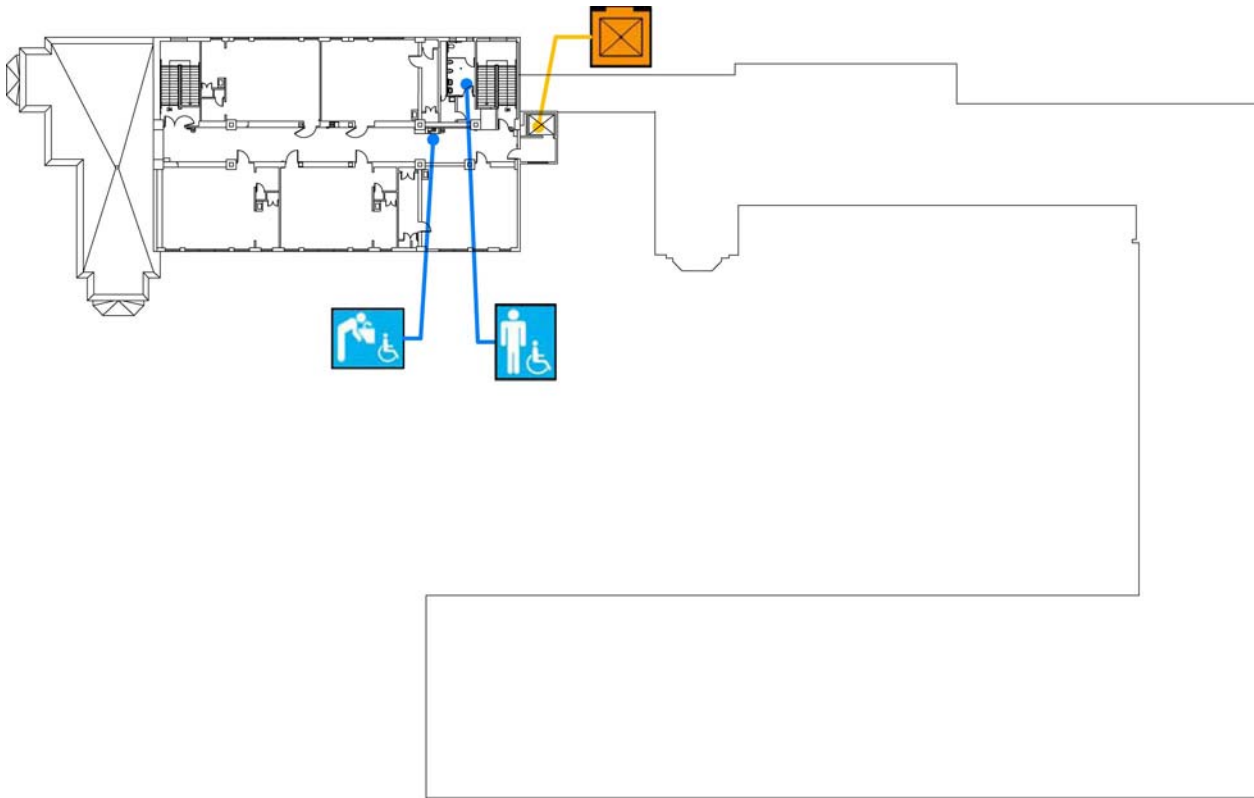

Edward R Taylor Elementary

423 Burrows Street
San Francisco, CA 94134
[Map](#) [Public transit](#)
Tel: (415) 330-1530
Fax: (415) 468-1742

ALTERNATE
FORMAT:

中文

Español

Large Print

Third Floor Plan

Accessibility		Location
	Men's, Women's, Unisex restroom	Boys' restrooms at north end of corridor. Girls' restrooms on second floor.
	Drinking fountain	Along corridor, by restrooms.
	Elevator	At north end of corridor.