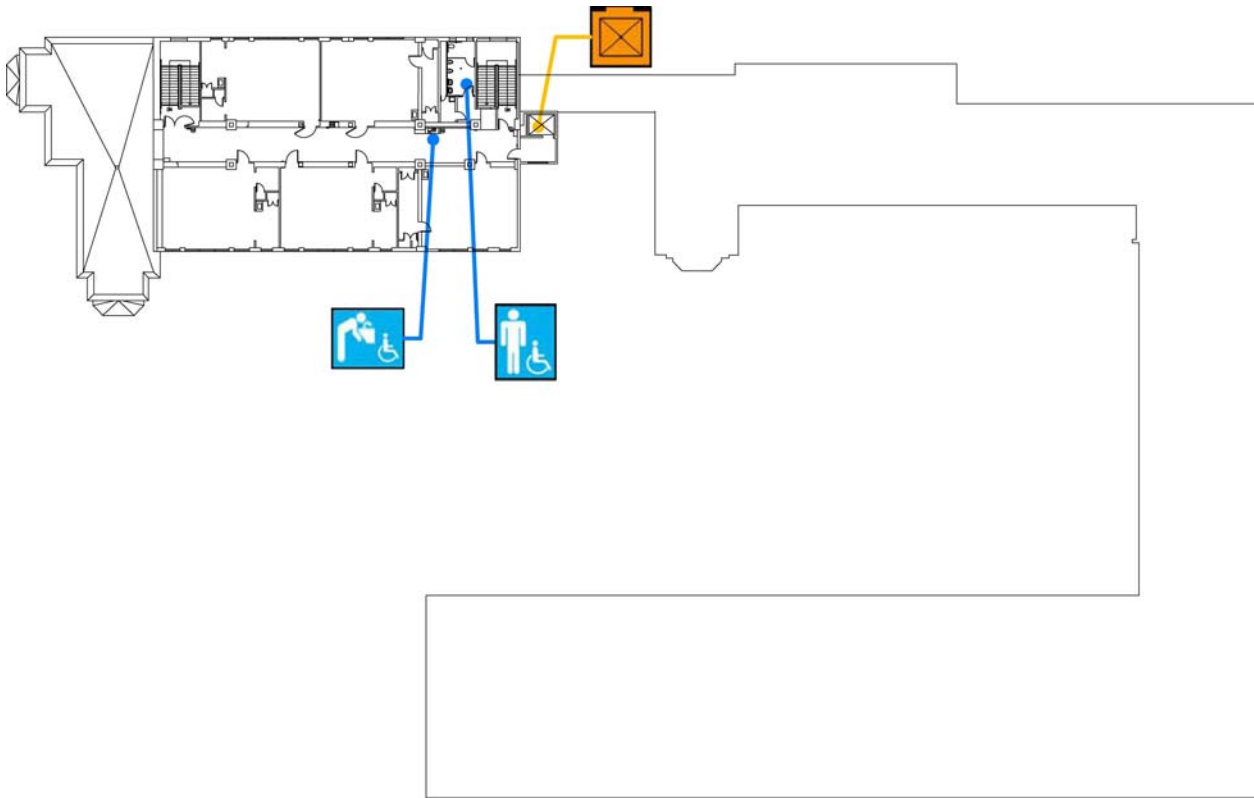

### First Floor Plan

Accessibility		Location
	Accessible entrance	From Burrows Street via ramp, north side of school
	Ramp	At front entry and along perimeter of building facing play ground.
	Boys', Girls', & Unisex restroom	Along corridors in main building.
	Drinking fountain	Along corridors in main building.
	Elevator	Elevator on east side of main building. Wheelchair lift at multipurpose room for stage access.

## Second Floor Plan

Accessibility		Location
	Men's, Women's, Unisex restroom	Girls' restrooms at north end of corridor. Unisex student restrooms are south end of corridor.
	Drinking fountain	Along corridor, by Girls' restrooms.
	Elevator	At north end of corridor.

### Third Floor Plan

Accessibility		Location
	Men's, Women's, Unisex restroom	Boys' restrooms at north end of corridor. Girls' restrooms on second floor.
	Drinking fountain	Along corridor, by restrooms.
	Elevator	At north end of corridor.