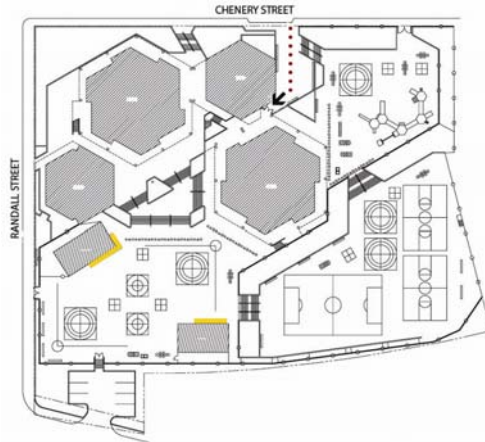

## Site Plan

• Accessible ♦ Functionally accessible

Accessibility		Location	Condition
	Access path of travel	From Randall Street, south side of school	♦
	Accessible parking stall	None	
	Passenger loading zone	On Chenery Street, west side of school On Randall street, south side of school	♦
	Accessible entrance	From Randall Street west of Building 'B'	•
	Ramp	At the entrance to the three bungalows At east side of Lower Yard access from Upper Yard	♦
	Boys' toilet, Girls' toilet, Unisex restroom	See other plans for locations	
	Drinking fountain	See other plans for locations	
	Elevator	See other plans for locations	
	TTY (text telephone)	None	

### School Access Description

**Drinking fountains:**

- Drinking fountains located in the yards are not ADA compliant.

**Accessibility/Entrances:**

- The facility is comprised of four buildings located on a terraced hillside site. The front entrance is built on top of the slope on the second floor which is not accessible by the monumental stairs.