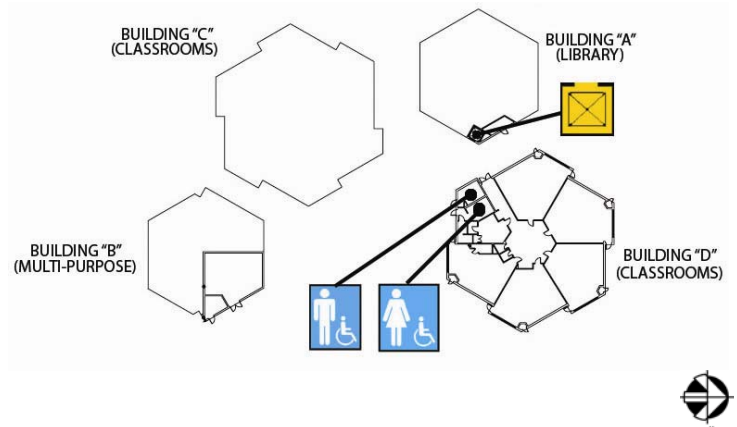

Fairmount Elementary School

65 Chenery Street
San Francisco, CA 94131
Tel: (415) 695-5669
Fax: (415) 695-5343

Basement Floor Plan

• Accessible ♦ Functionally accessible

Accessibility	Location	Condition
Access path of travel	Along exterior walkways and through the double doors to common space	•
Accessible parking stall	Not applicable	
Passenger loading zone	Not applicable	
Accessible entrance	Not applicable	
Ramp	Not applicable	
Boys' toilet, Girls' toilet, Unisex restroom	Unisex student restroom in Classroom D	
Drinking fountain	None on this floor	
Elevator	In Building 'A' serves all floors	•
TTY (text telephone)	None	

School Access Description

Drinking fountains:

- Drinking fountain located outside of the student restrooms in Building 'C' is not ADA compliant.