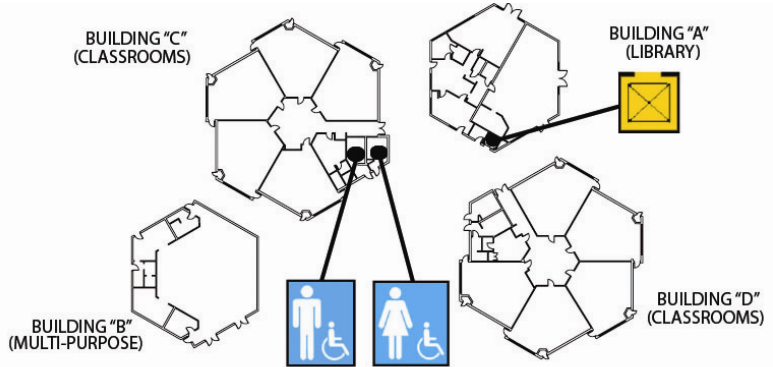

Fairmount Elementary School

65 Chenery Street
San Francisco, CA 94131
Tel: (415) 695-5669
Fax: (415) 695-5343

First Floor Plan

• Accessible ♦ Functionally accessible

Accessibility	Location	Condition
Access path of travel	Along exterior walkways and through the double doors to common space	•
Accessible parking stall	Not applicable	
Passenger loading zone	Not applicable	
Accessible entrance	Not applicable	
Ramp	Not applicable	
Boys' toilet, Girls' toilet, Unisex restroom	Unisex student restroom in Classroom D105	•
Drinking fountain	None on this floor	
Elevator	In Building 'A' serves all floors	•
TTY (text telephone)	None	

School Access Description

Drinking fountains:

- Drinking fountain located outside of the student restrooms in Building 'D' is not ADA compliant.