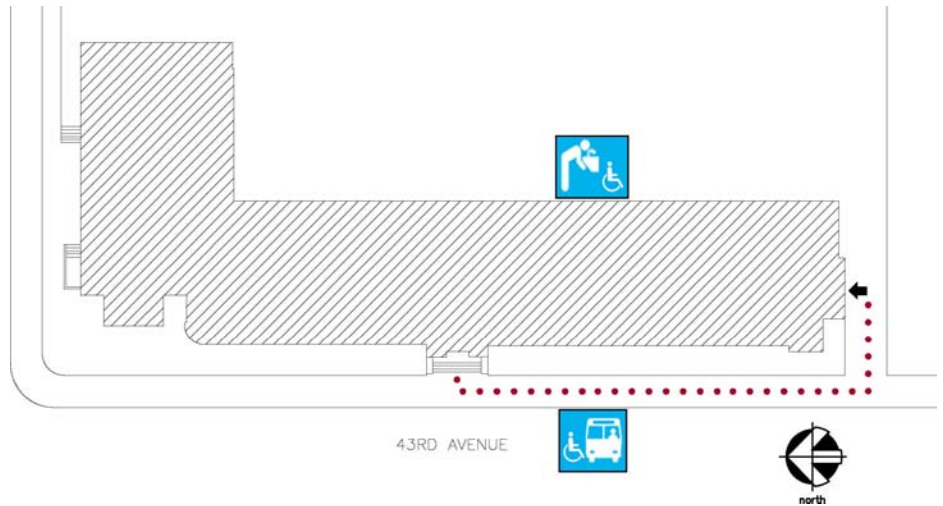

### Site Plan

● Accessible ◆ Functionally accessible

Accessibility	Location	Condition
Access path of travel	from 43 <sup>rd</sup> Avenue to south entrance	●
Accessible parking stall	none	
Passenger loading zone	along 43 <sup>rd</sup> Avenue in front of school	◆
Accessible entrance	from 43 <sup>rd</sup> Avenue to south entrance	●
Ramp	not applicable	
Boys' toilet, Girls' toilet, Unisex restroom	not applicable	
Drinking fountain	playground	●
Elevator	not applicable	
TDD (text telephone)	not applicable	

### School Access Description

- Parking:**
- There is no parking on the site.
  - Street parking is usually available on 43<sup>rd</sup> Avenue, and sidewalks adjacent to the school are generally level and in good condition.
- Accessibility/Entrance:**
- The main walkway entering the school site from the south side is accessible.
  - The main center building entrance is not accessible.