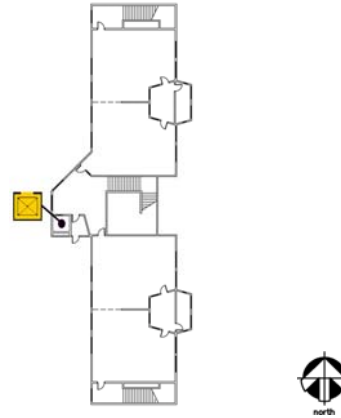

Garfield Elementary School

420 Filbert Street
San Francisco, CA 94133
Tel: (415) 291-7924
Fax: (415) 291-7916

Fourth Floor Plan

• Accessible ♦ Functionally accessible

Accessibility	Location	Condition
Access path of travel	Through lobby and classrooms	•
Accessible parking stall	Not applicable	
Passenger loading zone	Not applicable	
Accessible entrance	Not applicable	
Ramp	Not applicable	
Boys' toilet, Girls' toilet, Unisex restroom	None on this floor	
Drinking fountain	None on this floor	
Elevator	Elevator entrance is on the third level. Elevator is located at lobby serves all floors	•
TTY (text telephone)	None	

School Access Description