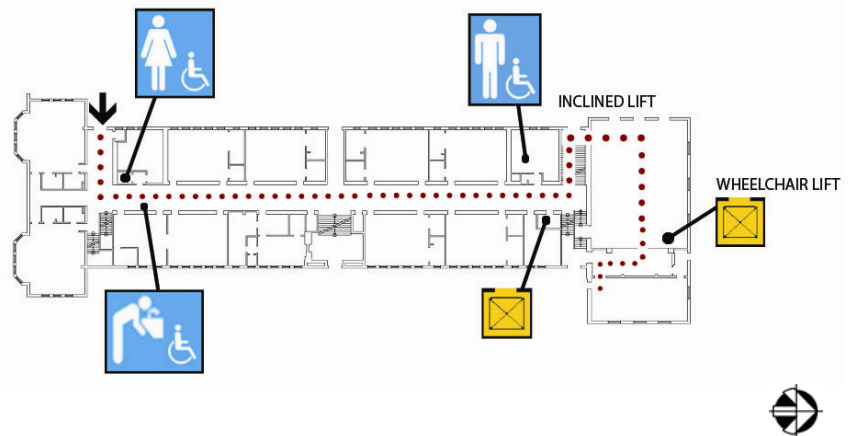

Basement Plan

● Accessible ◆ Functionally accessible

Accessibility		Location	Condition
●●●●●	Access path of travel	See plan	◆
	Accessible parking stall	See Site Plan	
	Passenger loading zone	See Site Plan	
	Accessible entrance	See Site Plan	
	Ramp	None	
	Boys' toilet, Girls' toilet, Unisex restroom	See Site Plan	
	Drinking fountain	See Site Plan	
	Elevator	At southern portion of Basement	◆
	TDD (text telephone)	None	

School Access Description

Glen Park Elementary School

151 Lippard Avenue
San Francisco, CA 94131
Tel: (415) 469-4713
Fax: (415) 337-6942

First Floor Plan

● Accessible ◆ Functionally accessible

Accessibility		Location	Condition
	Access path of travel	Along corridors	◆
	Accessible parking stall	None	
	Passenger loading zone	Not accessible	
	Accessible entrance	At southwest end of Main Building	◆
	Ramp	None	
	Boys' toilet, Girls' toilet, Unisex restroom	Boys Toilet at north and Girls Toilet at south ends of Main Building	◆
	Drinking fountain	Near Girls Toilet	◆
	Elevator	Near Boys Toilet at north end of Main Building along corridor	◆
	TDD (text telephone)	None	

Second Floor Plan

● Accessible ◆ Functionally accessible

Accessibility		Location	Condition
	Access path of travel	Along corridors	◆
	Accessible parking stall	None	
	Passenger loading zone	Not accessible	
	Accessible entrance	See Site Plan	
	Ramp	None	
	Boys' toilet, Girls' toilet, Unisex restroom	None – see First Floor Plan	
	Drinking fountain	See First Floor Plan	
	Elevator	At north end of Main Building along corridor	◆
	TDD (text telephone)	None	