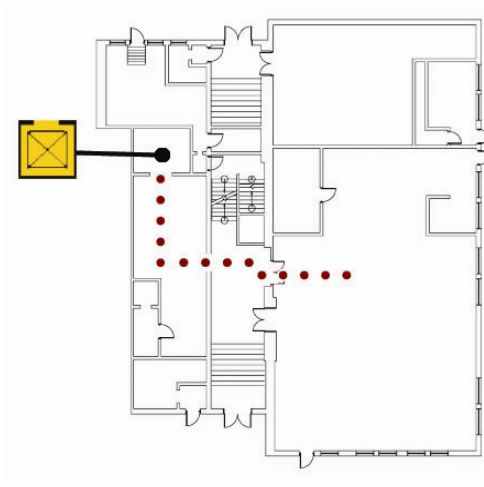

Glen Park Elementary School

151 Lippard Avenue
San Francisco, CA 94131
Tel: (415) 469-4713
Fax: (415) 337-6942

Site Plan

● Accessible ◆ Functionally accessible

Accessibility	Location	Condition
 Access path of travel	From Lippard Street to entry south of Main Entry	◆
 Accessible parking stall	None	
 Passenger loading zone	Not accessible	
 Accessible entrance	At entry south of Main Entry on Lippard Street	◆
 Ramp	A short portion of the sidewalk along the access path of travel is sloped enough to be a ramp	
 Boys' toilet, Girls' toilet, Unisex restroom	See First Floor Plans	
 Drinking fountain	See First Floor Plans	
 Elevator	See First Floor Plans	
 TDD (text telephone)	None	

School Access Description

Parking:	Public parking is on neighborhood streets only– no blue zones
Play yard:	Not accessible

Glen Park Elementary School

151 Lippard Avenue
San Francisco, CA 94131
Tel: (415) 469-4713
Fax: (415) 337-6942

Basement Plan

● Accessible ◆ Functionally accessible

Accessibility		Location	Condition
	Access path of travel	See plan	◆
	Accessible parking stall	See Site Plan	
	Passenger loading zone	See Site Plan	
	Accessible entrance	See Site Plan	
	Ramp	None	
	Boys' toilet, Girls' toilet, Unisex restroom	See Site Plan	
	Drinking fountain	See Site Plan	
	Elevator	At southern portion of Basement	◆
	TDD (text telephone)	None	