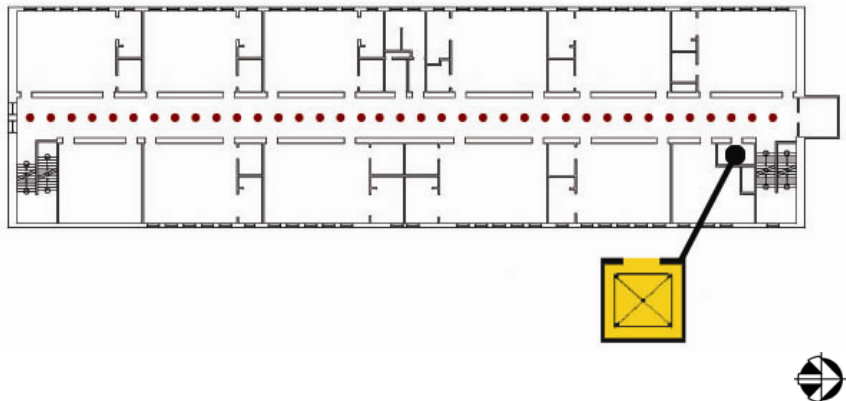

Basement Plan

● Accessible ◆ Functionally accessible

Accessibility		Location	Condition
	Access path of travel	See plan	◆
	Accessible parking stall	See Site Plan	
	Passenger loading zone	See Site Plan	
	Accessible entrance	See Site Plan	
	Ramp	None	
	Boys' toilet, Girls' toilet, Unisex restroom	See Site Plan	
	Drinking fountain	See Site Plan	
	Elevator	At southern portion of Basement	◆
	TDD (text telephone)	None	

School Access Description

Glen Park Elementary School

151 Lippard Avenue
San Francisco, CA 94131
Tel: (415) 469-4713
Fax: (415) 337-6942

First Floor Plan

● Accessible ◆ Functionally accessible

Accessibility		Location	Condition
	Access path of travel	Along corridors	◆
	Accessible parking stall	None	
	Passenger loading zone	Not accessible	
	Accessible entrance	At southwest end of Main Building	◆
	Ramp	None	
	Boys' toilet, Girls' toilet, Unisex restroom	Boys Toilet at north and Girls Toilet at south ends of Main Building	◆
	Drinking fountain	Near Girls Toilet	◆
	Elevator	Near Boys Toilet at north end of Main Building along corridor	◆
	TDD (text telephone)	None	

School Access Description

Auditorium:	Accessed from First Floor via inclined lift
Music Room:	Accessed from Auditorium via platform lift at stage

Glen Park Elementary School

151 Lippard Avenue
 San Francisco, CA 94131
 Tel: (415) 469-4713
 Fax: (415) 337-6942

Second Floor Plan

● Accessible ◆ Functionally accessible

Accessibility		Location	Condition
	Access path of travel	Along corridors	◆
	Accessible parking stall	None	
	Passenger loading zone	Not accessible	
	Accessible entrance	See Site Plan	
	Ramp	None	
	Boys' toilet, Girls' toilet, Unisex restroom	None – see First Floor Plan	
	Drinking fountain	See First Floor Plan	
	Elevator	At north end of Main Building along corridor	◆
	TDD (text telephone)	None	