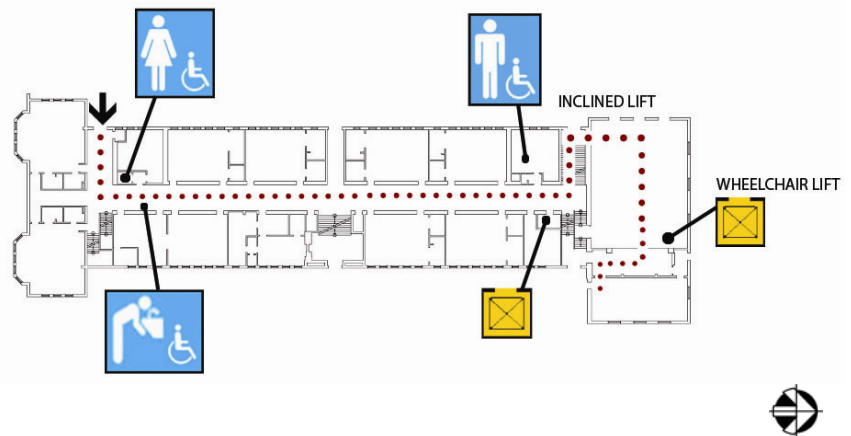

Basement Plan

● Accessible ◆ Functionally accessible

Accessibility		Location	Condition
	Access path of travel	See plan	◆
	Accessible parking stall	See Site Plan	
	Passenger loading zone	See Site Plan	
	Accessible entrance	See Site Plan	
	Ramp	None	
	Boys' toilet, Girls' toilet, Unisex restroom	See Site Plan	
	Drinking fountain	See Site Plan	
	Elevator	At southern portion of Basement	◆
	TDD (text telephone)	None	

School Access Description

Glen Park Elementary School

151 Lippard Avenue
San Francisco, CA 94131
Tel: (415) 469-4713
Fax: (415) 337-6942

First Floor Plan

● Accessible ◆ Functionally accessible

Accessibility		Location	Condition
	Access path of travel	Along corridors	◆
	Accessible parking stall	None	
	Passenger loading zone	Not accessible	
	Accessible entrance	At southwest end of Main Building	◆
	Ramp	None	
	Boys' toilet, Girls' toilet, Unisex restroom	Boys Toilet at north and Girls Toilet at south ends of Main Building	◆
	Drinking fountain	Near Girls Toilet	◆
	Elevator	Near Boys Toilet at north end of Main Building along corridor	◆
	TDD (text telephone)	None	

Second Floor Plan

● Accessible ◆ Functionally accessible

Accessibility		Location	Condition
	Access path of travel	Along corridors	◆
	Accessible parking stall	None	
	Passenger loading zone	Not accessible	
	Accessible entrance	See Site Plan	
	Ramp	None	
	Boys' toilet, Girls' toilet, Unisex restroom	None – see First Floor Plan	
	Drinking fountain	See First Floor Plan	
	Elevator	At north end of Main Building along corridor	◆
	TDD (text telephone)	None	