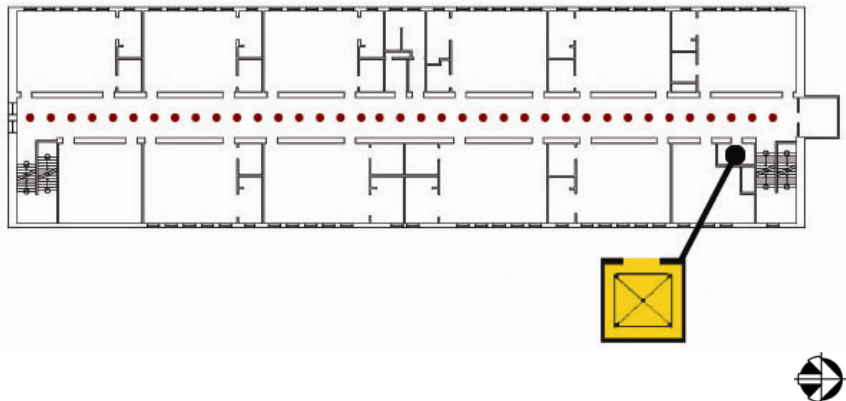

Basement Plan

● Accessible ◆ Functionally accessible

Accessibility		Location	Condition
●●●●●	Access path of travel	See plan	◆
	Accessible parking stall	See Site Plan	
	Passenger loading zone	See Site Plan	
	Accessible entrance	See Site Plan	
	Ramp	None	
	Boys' toilet, Girls' toilet, Unisex restroom	See Site Plan	
	Drinking fountain	See Site Plan	
	Elevator	At southern portion of Basement	◆
	TDD (text telephone)	None	

School Access Description

Glen Park Elementary School

151 Lippard Avenue
San Francisco, CA 94131
Tel: (415) 469-4713
Fax: (415) 337-6942

First Floor Plan

● Accessible ◆ Functionally accessible

Accessibility		Location	Condition
	Access path of travel	Along corridors	◆
	Accessible parking stall	None	
	Passenger loading zone	Not accessible	
	Accessible entrance	At southwest end of Main Building	◆
	Ramp	None	
	Boys' toilet, Girls' toilet, Unisex restroom	Boys Toilet at north and Girls Toilet at south ends of Main Building	◆
	Drinking fountain	Near Girls Toilet	◆
	Elevator	Near Boys Toilet at north end of Main Building along corridor	◆
	TDD (text telephone)	None	

School Access Description

Auditorium:	Accessed from First Floor via inclined lift
Music Room:	Accessed from Auditorium via platform lift at stage

Glen Park Elementary School

151 Lippard Avenue
San Francisco, CA 94131
Tel: (415) 469-4713
Fax: (415) 337-6942

Second Floor Plan

● Accessible ◆ Functionally accessible

Accessibility		Location	Condition
	Access path of travel	Along corridors	◆
	Accessible parking stall	None	
	Passenger loading zone	Not accessible	
	Accessible entrance	See Site Plan	
	Ramp	None	
	Boys' toilet, Girls' toilet, Unisex restroom	None – see First Floor Plan	
	Drinking fountain	See First Floor Plan	
	Elevator	At north end of Main Building along corridor	◆
	TDD (text telephone)	None	