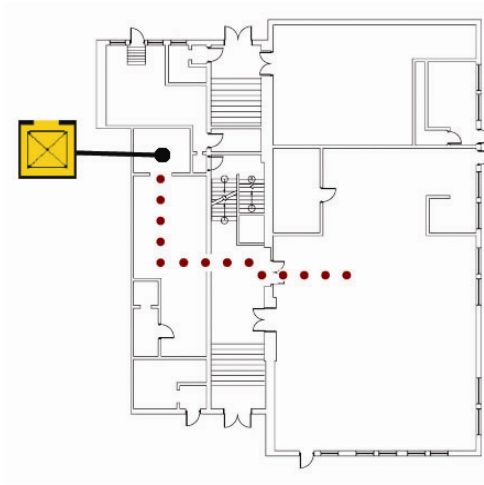

Glen Park Elementary School

151 Lippard Avenue
San Francisco, CA 94131
Tel: (415) 469-4713
Fax: (415) 337-6942

Site Plan

● Accessible ◆ Functionally accessible

Accessibility		Location	Condition
	Access path of travel	From Lippard Street to entry south of Main Entry	◆
	Accessible parking stall	None	
	Passenger loading zone	Not accessible	
	Accessible entrance	At entry south of Main Entry on Lippard Street	◆
	Ramp	A short portion of the sidewalk along the access path of travel is sloped enough to be a ramp	
	Boys' toilet, Girls' toilet, Unisex restroom	See First Floor Plans	
	Drinking fountain	See First Floor Plans	
	Elevator	See First Floor Plans	
	TDD (text telephone)	None	

School Access Description

Parking:	Public parking is on neighborhood streets only– no blue zones
Play yard:	Not accessible

Glen Park Elementary School

151 Lippard Avenue
San Francisco, CA 94131
Tel: (415) 469-4713
Fax: (415) 337-6942

Basement Plan

● Accessible ◆ Functionally accessible

Accessibility		Location	Condition
●●●●●	Access path of travel	See plan	◆
	Accessible parking stall	See Site Plan	
	Passenger loading zone	See Site Plan	
	Accessible entrance	See Site Plan	
	Ramp	None	
	Boys' toilet, Girls' toilet, Unisex restroom	See Site Plan	
	Drinking fountain	See Site Plan	
	Elevator	At southern portion of Basement	◆
	TDD (text telephone)	None	