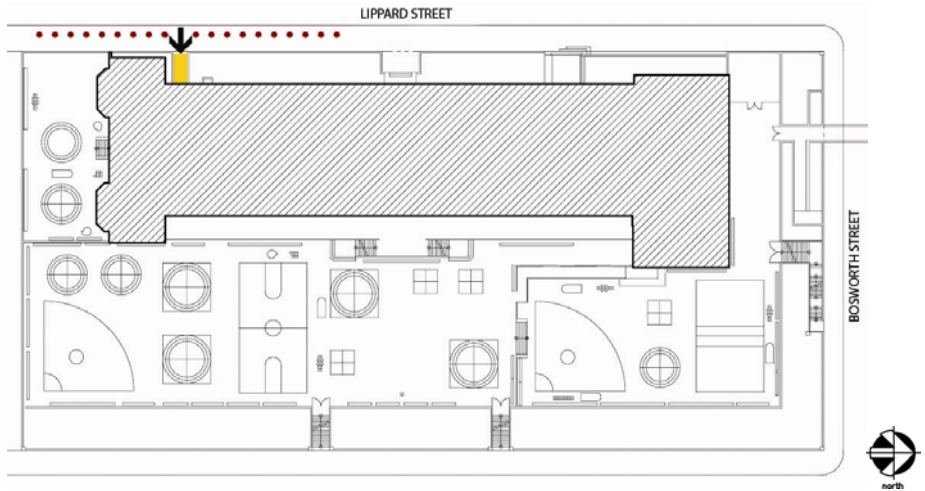

Glen Park Elementary School

151 Lippard Avenue
San Francisco, CA 94131
Tel: (415) 469-4713
Fax: (415) 337-6942

Site Plan

● Accessible ◆ Functionally accessible

Accessibility		Location	Condition
	Access path of travel	From Lippard Street to entry south of Main Entry	◆
	Accessible parking stall	None	
	Passenger loading zone	Not accessible	
	Accessible entrance	At entry south of Main Entry on Lippard Street	◆
	Ramp	A short portion of the sidewalk along the access path of travel is sloped enough to be a ramp	
	Boys' toilet, Girls' toilet, Unisex restroom	See First Floor Plans	
	Drinking fountain	See First Floor Plans	
	Elevator	See First Floor Plans	
	TDD (text telephone)	None	

Basement Plan

● Accessible ◆ Functionally accessible

Accessibility		Location	Condition
●●●●●	Access path of travel	See plan	◆
	Accessible parking stall	See Site Plan	
	Passenger loading zone	See Site Plan	
	Accessible entrance	See Site Plan	
	Ramp	None	
	Boys' toilet, Girls' toilet, Unisex restroom	See Site Plan	
	Drinking fountain	See Site Plan	
	Elevator	At southern portion of Basement	◆
	TDD (text telephone)	None	