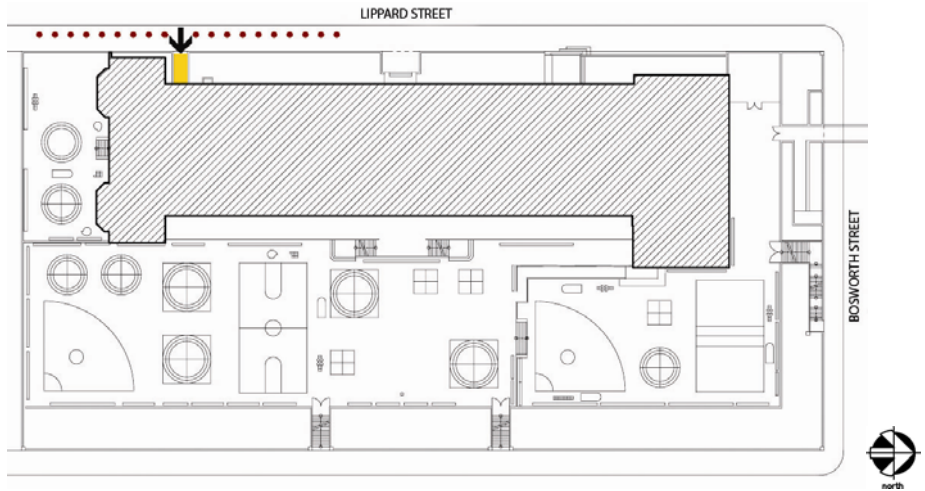

Glen Park Elementary School

151 Lippard Avenue
San Francisco, CA 94131
Tel: (415) 469-4713
Fax: (415) 337-6942

Site Plan

● Accessible ◆ Functionally accessible

Accessibility	Location	Condition
 Access path of travel	From Lippard Street to entry south of Main Entry	◆
 Accessible parking stall	None	
 Passenger loading zone	Not accessible	
 Accessible entrance	At entry south of Main Entry on Lippard Street	◆
 Ramp	A short portion of the sidewalk along the access path of travel is sloped enough to be a ramp	
 Boys' toilet, Girls' toilet, Unisex restroom	See First Floor Plans	
 Drinking fountain	See First Floor Plans	
 Elevator	See First Floor Plans	
 TDD (text telephone)	None	

Basement Plan

● Accessible ◆ Functionally accessible

Accessibility		Location	Condition
	Access path of travel	See plan	◆
	Accessible parking stall	See Site Plan	
	Passenger loading zone	See Site Plan	
	Accessible entrance	See Site Plan	
	Ramp	None	
	Boys' toilet, Girls' toilet, Unisex restroom	See Site Plan	
	Drinking fountain	See Site Plan	
	Elevator	At southern portion of Basement	◆
	TDD (text telephone)	None	