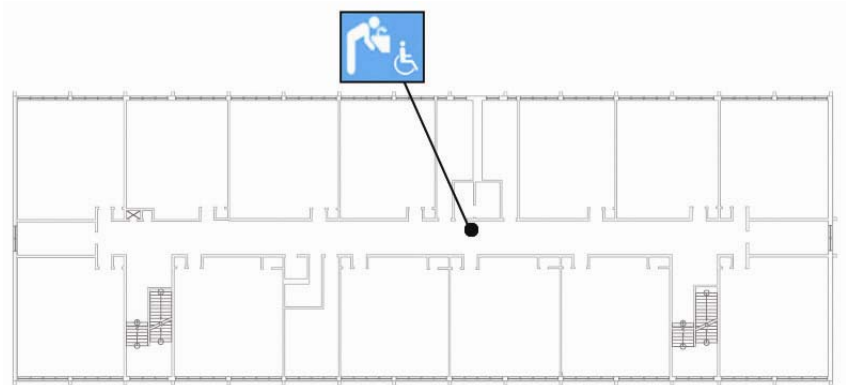

Jefferson Elementary School

1725 Irving Street
San Francisco, CA 94122
Tel: (415) 759-2821
Fax: (415) 759-2806

Second Floor Plan

● Accessible ◆ Functionally accessible

Accessibility	Location	Condition
●●●●● Access path of travel	Along corridors	◆
Accessible parking stall	See Site Plan	
Passenger loading zone	See Site Plan	
Accessible entrance	See First floor Plan	
Ramp	None	
Boys' toilet, Girls' toilet, Unisex restroom	Existing Toilets are not accessible	
Drinking fountain	Near middle of, and along corridor	◆
Elevator	None	
TTY (text telephone)	None	

School Access Description

Note: there is no elevator access to the Second Floor level

Library is on the second floor.