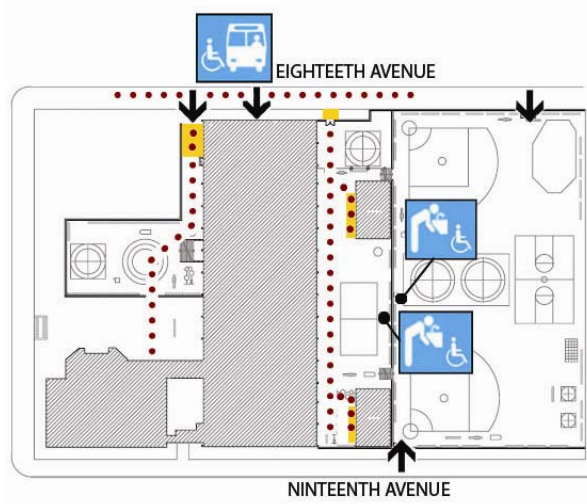

## Site Plan

● Accessible ◆ Functionally accessible

Accessibility	Location	Condition
 Access path of travel	From 18 <sup>th</sup> Ave to Auditorium, Bungalows and north entrance to main building	◆
 Accessible parking stall	None	◆
 Passenger loading zone	On 18th Avenue	◆
 Accessible entrance	18th Ave - main building from north entrance, Upper & Lower Play Yards 19th Ave - main building thru Multi-Purpose Room, Upper Play Yard	◆
 Ramp	On 18th Avenue is functionally accessible, and ramps to 2 bungalows	◆
 Boys' toilet, Girls' toilet, Unisex restroom	See other Floor Plans	
 Drinking fountain	One each at Upper and Lower Play Yards	◆
 Elevator	None	
 TTY (text telephone)	None	

### School Access Description

Note: Jefferson (SA) Child Development Center occupies the First Floor of the far eastern portion of the main building (18th Ave. side), one classroom deep. Upper and lower yards are connected by stairs. Main school entrance is not accessible.

## First Floor Plan

● Accessible ◆ Functionally accessible

Accessibility		Location	Condition
.....	Access path of travel	Along corridors	◆
	Accessible parking stall	Not Applicable	
	Passenger loading zone	Not Applicable	
	Accessible entrance	From 18 <sup>th</sup> Avenue to Auditorium, Bungalows and north entrance to main building	◆
	Ramp	See Site Plan	
	Boys' toilet, Girls' toilet, Unisex restroom	Boys and Girls Toilets opposite Auditorium	◆
	Drinking fountain	Along middle of south corridor	◆
	Elevator	None	
	TTY (text telephone)	None	