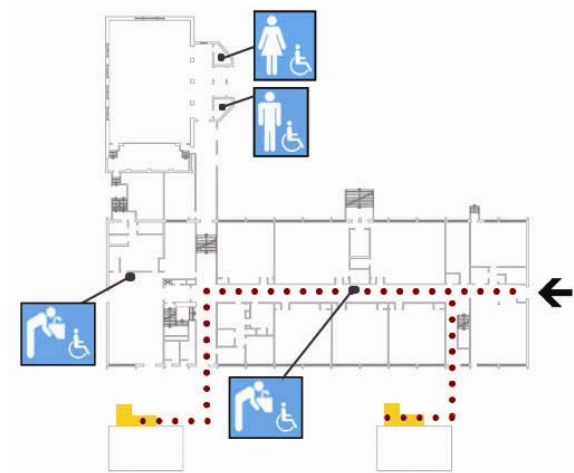

### School Access Description

Note: Jefferson (SA) Child Development Center occupies the First Floor of the far eastern portion of the main building (18th Ave. side), one classroom deep. Upper and lower yards are connected by stairs. Main school entrance is not accessible.

Accessibility	Location	Condition
..... Access path of travel	Not accessible - see below	
 Accessible parking stall	Not Applicable	
 Passenger loading zone	Not Applicable	
 Accessible entrance	Not Applicable	
 Ramp	Not Applicable	
 Boys' toilet, Girls' toilet, Unisex restroom	Existing are not accessible	
 Drinking fountain	None	
 Elevator	None	
 TTY (text telephone)	None	

**School Access Description**

**Accessibility:**

The basement level is not a public space. It is not accessible

## First Floor Plan

● Accessible ◆ Functionally accessible

Accessibility		Location	Condition
●●●●●	Access path of travel	Along corridors	◆
	Accessible parking stall	Not Applicable	
	Passenger loading zone	Not Applicable	
	Accessible entrance	From 18 <sup>th</sup> Avenue to Auditorium, Bungalows and north entrance to main building	◆
	Ramp	See Site Plan	
	Boys' toilet, Girls' toilet, Unisex restroom	Boys and Girls Toilets opposite Auditorium	◆
	Drinking fountain	Along middle of south corridor	◆
	Elevator	None	
	TTY (text telephone)	None	