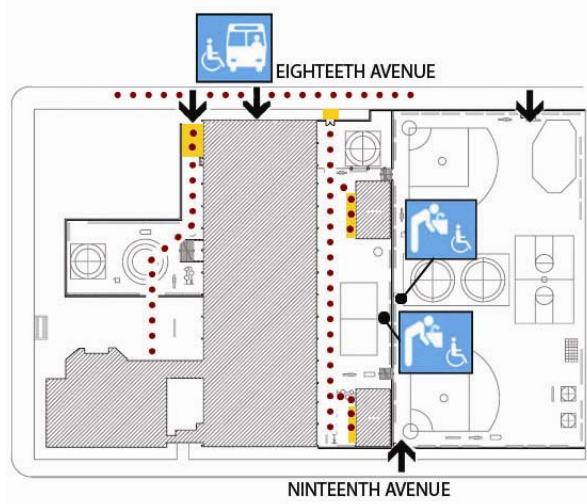

## Site Plan

● Accessible ◆ Functionally accessible

Accessibility	Location	Condition
 Access path of travel	From 18 <sup>th</sup> Ave to Auditorium, Bungalows and north entrance to main building	◆
 Accessible parking stall	None	◆
 Passenger loading zone	On 18th Avenue	◆
 Accessible entrance	18th Ave - main building from north entrance, Upper & Lower Play Yards 19th Ave - main building thru Multi-Purpose Room, Upper Play Yard	◆
 Ramp	On 18th Avenue is functionally accessible, and ramps to 2 bungalows	◆
 Boys' toilet, Girls' toilet, Unisex restroom	See other Floor Plans	
 Drinking fountain	One each at Upper and Lower Play Yards	◆
 Elevator	None	
 TTY (text telephone)	None	

### School Access Description

Note: Jefferson (SA) Child Development Center occupies the First Floor of the far eastern portion of the main building (18th Ave. side), one classroom deep. Upper and lower yards are connected by stairs. Main school entrance is not accessible.

## First Floor Plan

● Accessible ◆ Functionally accessible

Accessibility		Location	Condition
●●●●●	Access path of travel	Along corridors	◆
	Accessible parking stall	Not Applicable	
	Passenger loading zone	Not Applicable	
	Accessible entrance	From 18 <sup>th</sup> Avenue to Auditorium, Bungalows and north entrance to main building	◆
	Ramp	See Site Plan	
	Boys' toilet, Girls' toilet, Unisex restroom	Boys and Girls Toilets opposite Auditorium	◆
	Drinking fountain	Along middle of south corridor	◆
	Elevator	None	
	TTY (text telephone)	None	