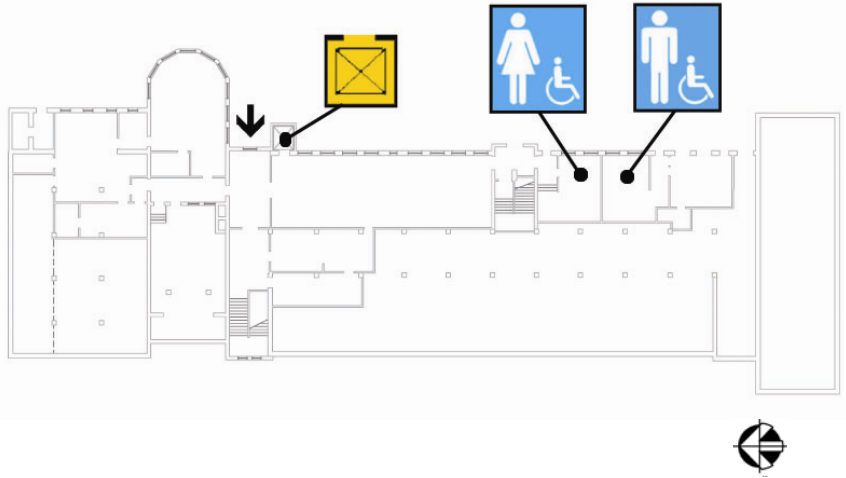

School Access Description

**John Muir
Elementary School**

380 Webster Street
San Francisco, CA 94117
Tel: (415) 241-6335
Fax: (415) 431-9938

Basement Floor Plan

● Accessible ◆ Functionally accessible

Accessibility		Location	Condition
●●●●●	Access path of travel	From interior play yard	
	Accessible parking stall	Not Applicable	
	Passenger loading zone	Not Applicable	
	Accessible entrance	Not Applicable	
	Ramp	Not Applicable	
	Boys' toilet, Girls' toilet, Unisex restroom	Boys & Girls Rest rooms on south side of basement-Accessible	◆
	Drinking fountain	None	
	Elevator	Accessible. In cafeteria	◆
	TTY (text telephone)	None	