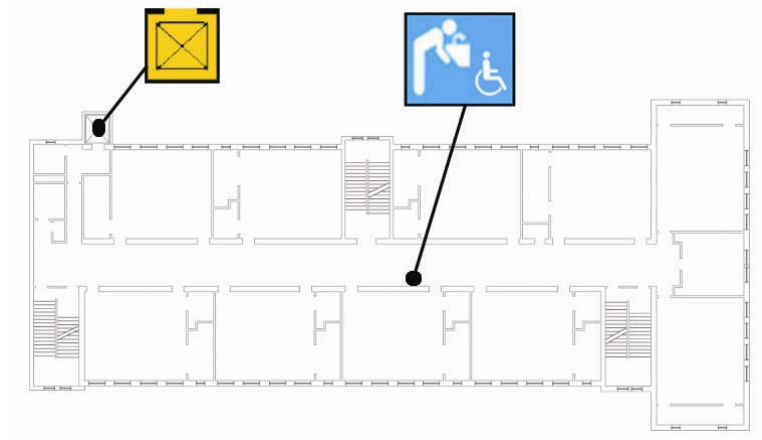

John Muir Elementary School

380 Webster Street
San Francisco, CA 94117
Tel: (415) 241-6335
Fax: (415) 431-9938

Second Floor Plan

● Accessible ◆ Functionally accessible

Accessibility		Location	Condition
●●●●●	Access path of travel	Along corridors	◆
	Accessible parking stall	See Site Plan	
	Passenger loading zone	See Site Plan	
	Accessible entrance	See First floor Plan	
	Ramp	None	
	Boys' toilet, Girls' toilet, Unisex restroom	Existing Toilets are not accessible	
	Drinking fountain	Near middle of, and along corridor	◆
	Elevator	Accessible	◆
	TTY (text telephone)	None	

School Access Description

Note: there is no elevator access to the Second Floor level

Library is on the second floor.