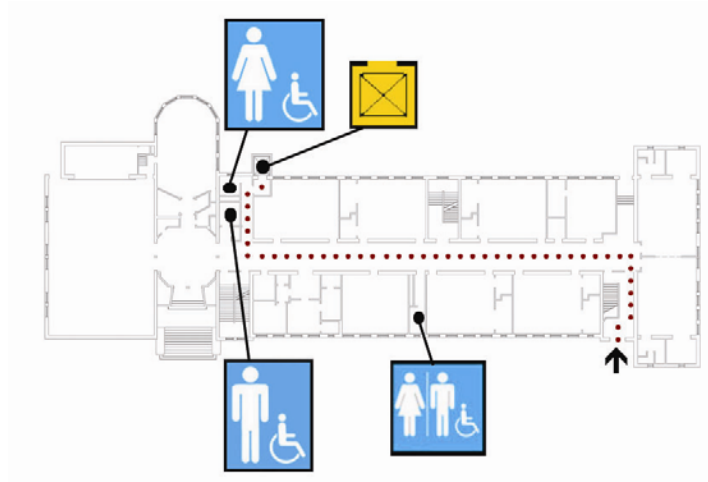

John Muir Elementary School

380 Webster Street
San Francisco, CA 94117
Tel: (415) 241-6335
Fax: (415) 431-9938

First Floor Plan

• Accessible ♦ Functionally accessible

Accessibility	Location	Condition
Access path of travel	Along corridors	♦
Accessible parking stall	Not Applicable	
Passenger loading zone	Not Applicable	
Accessible entrance	From Webster St on south side of building	♦
Ramp	See Site Plan	
Boys' toilet, Girls' toilet, Unisex restroom	Boys and Girls Toilets opposite Auditorium	♦
Drinking fountain	Along middle of corridor	♦
Elevator	Accessible	♦
TTY (text telephone)	None	

School Access Description