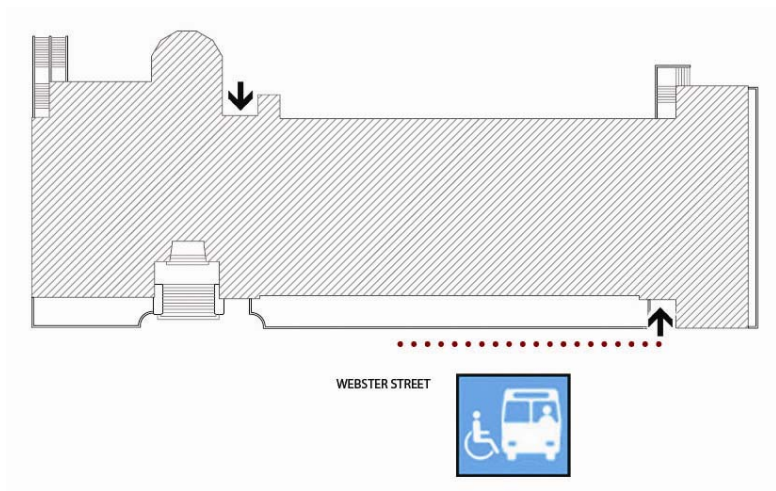

John Muir Elementary School

380 Webster Street
 San Francisco, CA 94117
 Tel: (415) 241-6335
 Fax: (415) 431-9938

Site Plan

● Accessible ◆ Functionally accessible

Accessibility		Location	Condition
	Access path of travel	Webster Street	◆
	Accessible parking stall	None	
	Passenger loading zone	On Webster Street	◆
	Accessible entrance	South side of main building on Webster	◆
	Ramp	None	
  	Boys' toilet, Girls' toilet, Unisex restroom	See other Floor Plans	
	Drinking fountain	See other Floor plans	
	Elevator	See other Floor Plans	
	TTY (text telephone)	None	

School Access Description

**John Muir
Elementary School**

380 Webster Street
San Francisco, CA 94117
Tel: (415) 241-6335
Fax: (415) 431-9938

Basement Floor Plan

• Accessible ♦ Functionally accessible

Accessibility		Location	Condition
•••••	Access path of travel	From interior play yard	
	Accessible parking stall	Not Applicable	
	Passenger loading zone	Not Applicable	
	Accessible entrance	Not Applicable	
	Ramp	Not Applicable	
	Boys' toilet, Girls' toilet, Unisex restroom	Boys & Girls Rest rooms on south side of basement-Accessible	♦
	Drinking fountain	None	
	Elevator	Accessible. In cafeteria	♦
	TTY (text telephone)	None	