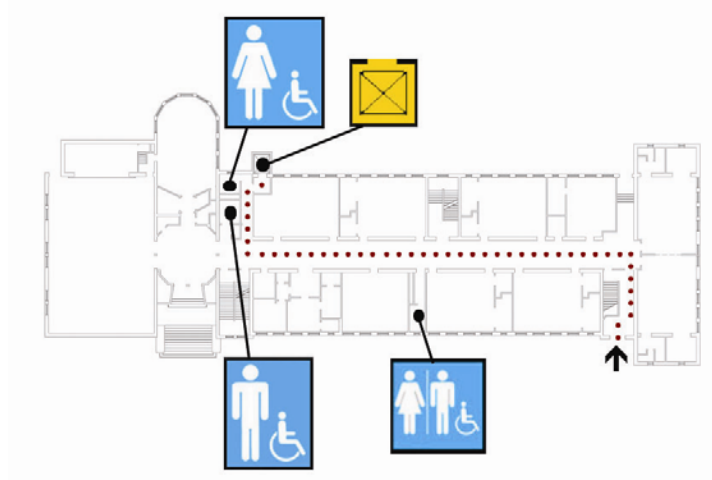

**John Muir
Elementary School**

380 Webster Street
San Francisco, CA 94117
Tel: (415) 241-6335
Fax: (415) 431-9938

First Floor Plan

● Accessible ◆ Functionally accessible

Accessibility	Location	Condition
Access path of travel	Along corridors	◆
Accessible parking stall	Not Applicable	
Passenger loading zone	Not Applicable	
Accessible entrance	From Webster St on south side of building	◆
Ramp	See Site Plan	
Boys' toilet, Girls' toilet, Unisex restroom	Boys and Girls Toilets opposite Auditorium	◆
Drinking fountain	Along middle of corridor	◆
Elevator	Accessible	◆
TTY (text telephone)	None	

School Access Description