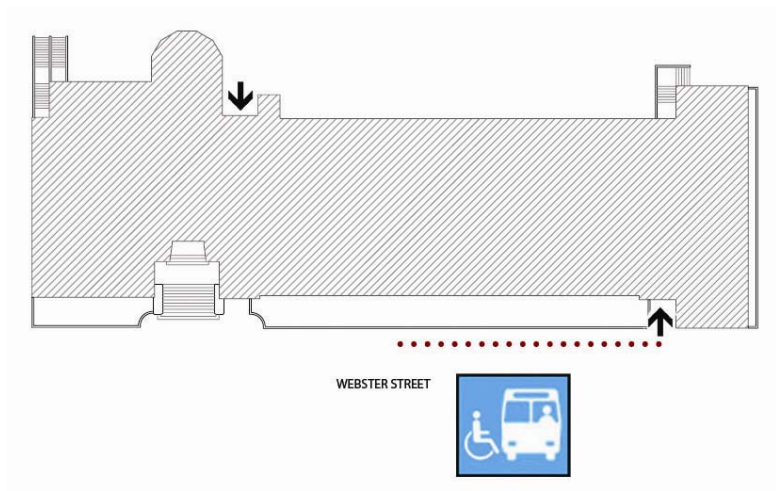

John Muir Elementary School

380 Webster Street
 San Francisco, CA 94117
 Tel: (415) 241-6335
 Fax: (415) 431-9938

Site Plan

● Accessible ♦ Functionally accessible

Accessibility		Location	Condition
	Access path of travel	Webster Street	♦
	Accessible parking stall	None	
	Passenger loading zone	On Webster Street	♦
	Accessible entrance	South side of main building on Webster	♦
	Ramp	None	
  	Boys' toilet, Girls' toilet, Unisex restroom	See other Floor Plans	
	Drinking fountain	See other Floor plans	
	Elevator	See other Floor Plans	
	TTY (text telephone)	None	

School Access Description

**John Muir
Elementary School**

380 Webster Street
San Francisco, CA 94117
Tel: (415) 241-6335
Fax: (415) 431-9938

Basement Floor Plan

● Accessible ◆ Functionally accessible

Accessibility		Location	Condition
●●●●●	Access path of travel	From interior play yard	
	Accessible parking stall	Not Applicable	
	Passenger loading zone	Not Applicable	
	Accessible entrance	Not Applicable	
	Ramp	Not Applicable	
	Boys' toilet, Girls' toilet, Unisex restroom	Boys & Girls Rest rooms on south side of basement-Accessible	◆
	Drinking fountain	None	
	Elevator	Accessible. In cafeteria	◆
	TTY (text telephone)	None	