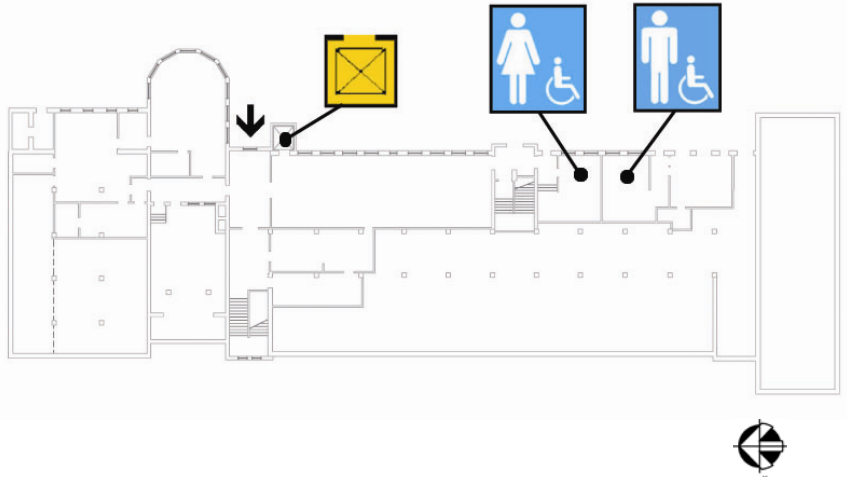

School Access Description

**John Muir
Elementary School**

380 Webster Street
San Francisco, CA 94117
Tel: (415) 241-6335
Fax: (415) 431-9938

Basement Floor Plan

• Accessible ♦ Functionally accessible

Accessibility		Location	Condition
•••••	Access path of travel	From interior play yard	
	Accessible parking stall	Not Applicable	
	Passenger loading zone	Not Applicable	
	Accessible entrance	Not Applicable	
	Ramp	Not Applicable	
	Boys' toilet, Girls' toilet, Unisex restroom	Boys & Girls Rest rooms on south side of basement-Accessible	♦
	Drinking fountain	None	
	Elevator	Accessible. In cafeteria	♦
	TTY (text telephone)	None	