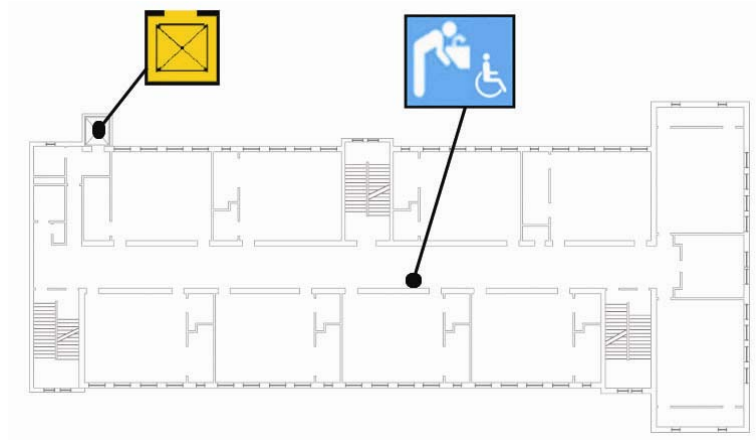

**John Muir
Elementary School**

380 Webster Street
San Francisco, CA 94117
Tel: (415) 241-6335
Fax: (415) 431-9938

Second Floor Plan

● Accessible ◆ Functionally accessible

Accessibility		Location	Condition
●●●●●	Access path of travel	Along corridors	◆
	Accessible parking stall	See Site Plan	
	Passenger loading zone	See Site Plan	
	Accessible entrance	See First floor Plan	
	Ramp	None	
	Boys' toilet, Girls' toilet, Unisex restroom	Existing Toilets are not accessible	
	Drinking fountain	Near middle of, and along corridor	◆
	Elevator	Accessible	◆
	TTY (text telephone)	None	

School Access Description

Note: there is no elevator access to the Second Floor level
Library is on the second floor.