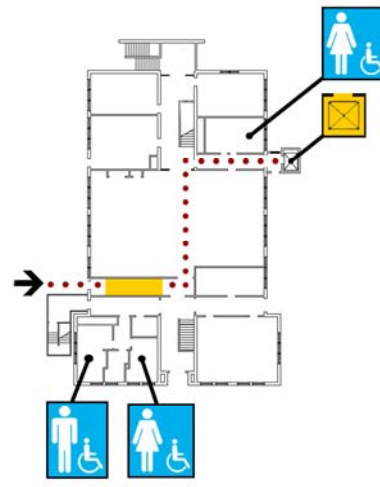

John Yehall-Chin Elementary School

350 Broadway Street
 San Francisco, CA 94133
 Tel: (415) 291-7946
 Fax: (415) 291-7943

Site Plan

● Accessible ◆ Functionally accessible

Accessibility	Location	Condition
Access path of travel	From Broadway Street to entrance via driveway	●
Accessible parking stall	In parking area at west side of school past accessible entrance	●
Passenger loading zone	On Broadway Street in front of school	●
Accessible entrance	At west side of school next to stairs	●
Ramp	Not applicable	
Boys' toilet, Girls' toilet, Unisex restroom	See other plans for locations	
Drinking fountain	In middle and lower yards	●
Elevator	See other plans for locations	
TTY (text telephone)	None	

School Access Description

John Yehall-Chin Elementary School

350 Broadway Street
San Francisco, CA 94133
Tel: (415) 291-7946
Fax: (415) 291-7943

First Floor Plan

• Accessible ♦ Functionally accessible

Accessibility	Location	Condition
 Access path of travel	Along south corridor via ramp through Multi-Purpose Room to north corridor leading to elevator lobby	•
 Accessible parking stall	Not applicable	
 Passenger loading zone	Not applicable	
 Accessible entrance	At west side of school next to stairs	•
 Ramp	Interior ramp at south corridor	•
 Boys' toilet, Girls' toilet, Unisex restroom	Student and men restrooms at southwest corner of school Women restroom at northeast area of school	•
 Drinking fountain	None on this floor	
 Elevator	At east side of building serves all floors	•
 TTY (text telephone)	None	

School Access Description

Restrooms:

- Unisex staff restroom located at east side of center corridor is not ADA compliant.

Drinking fountains:

- Drinking fountain located at east side of center corridor adjacent to south stair is not ADA compliant.