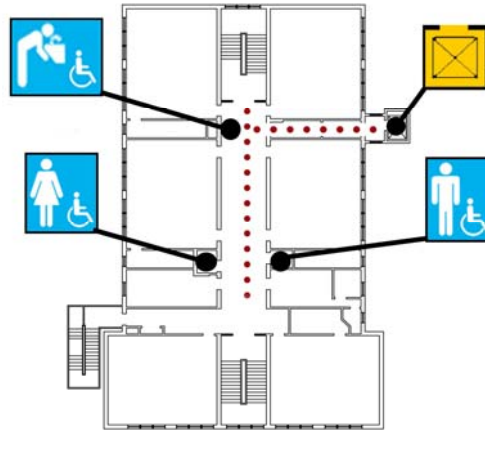

School Access Description

Restrooms:

- Unisex staff restroom located at east side of center corridor is not ADA compliant.

Drinking fountains:

- Drinking fountain located at east side of center corridor adjacent to south stair is not ADA compliant.

**John Yehall-Chin
 Elementary School**

350 Broadway Street
 San Francisco, CA 94133
 Tel: (415) 291-7946
 Fax: (415) 291-7943

Third Floor Plan

• Accessible ♦ Functionally accessible

Accessibility	Location	Condition
Access path of travel	From elevator lobby along corridors	•
Accessible parking stall	Not applicable	
Passenger loading zone	Not applicable	
Accessible entrance	Not applicable	
Ramp	Not applicable	
Boys' toilet, Girls' toilet, Unisex restroom	Student restrooms in middle of center corridor	•
Drinking fountain	At west side of center corridor adjacent to north stair	•
Elevator	At east side of building serves all floors	•
TTY (text telephone)	None	