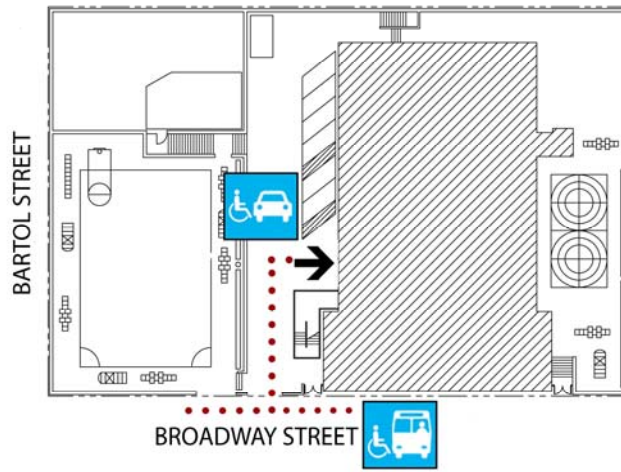

John Yehall-Chin Elementary School

350 Broadway Street
 San Francisco, CA 94133
 Tel: (415) 291-7946
 Fax: (415) 291-7943

Site Plan

● Accessible ◆ Functionally accessible

Accessibility	Location	Condition
Access path of travel	From Broadway Street to entrance via driveway	●
Accessible parking stall	In parking area at west side of school past accessible entrance	●
Passenger loading zone	On Broadway Street in front of school	●
Accessible entrance	At west side of school next to stairs	●
Ramp	Not applicable	
Boys' toilet, Girls' toilet, Unisex restroom	See other plans for locations	
Drinking fountain	In middle and lower yards	●
Elevator	See other plans for locations	
TTY (text telephone)	None	

School Access Description

John Yehall-Chin Elementary School

350 Broadway Street
San Francisco, CA 94133
Tel: (415) 291-7946
Fax: (415) 291-7943

First Floor Plan

• Accessible ♦ Functionally accessible

Accessibility	Location	Condition
 Access path of travel	Along south corridor via ramp through Multi-Purpose Room to north corridor leading to elevator lobby	•
 Accessible parking stall	Not applicable	
 Passenger loading zone	Not applicable	
 Accessible entrance	At west side of school next to stairs	•
 Ramp	Interior ramp at south corridor	•
 Boys' toilet, Girls' toilet, Unisex restroom	Student and men restrooms at southwest corner of school Women restroom at northeast area of school	•
 Drinking fountain	None on this floor	
 Elevator	At east side of building serves all floors	•
 TTY (text telephone)	None	

School Access Description

Restrooms:

- Unisex staff restroom located at east side of center corridor is not ADA compliant.

Drinking fountains:

- Drinking fountain located at east side of center corridor adjacent to south stair is not ADA compliant.

School Access Description

Drinking fountains:

- Drinking fountain located at east side of center corridor adjacent to south stair is not ADA compliant.