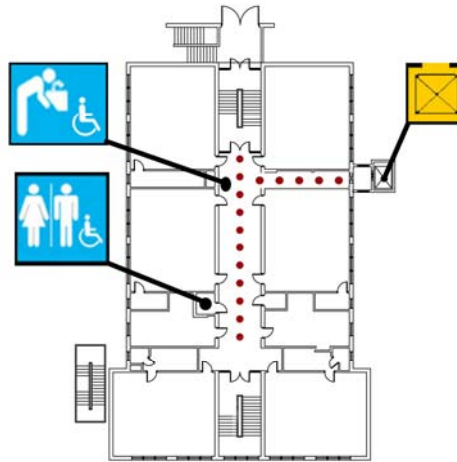

School Access Description

John Yehall-Chin Elementary School

350 Broadway Street
San Francisco, CA 94133
Tel: (415) 291-7946
Fax: (415) 291-7943

First Floor Plan

• Accessible ♦ Functionally accessible

Accessibility	Location	Condition
 Access path of travel	Along south corridor via ramp through Multi-Purpose Room to north corridor leading to elevator lobby	•
 Accessible parking stall	Not applicable	
 Passenger loading zone	Not applicable	
 Accessible entrance	At west side of school next to stairs	•
 Ramp	Interior ramp at south corridor	•
 Boys' toilet, Girls' toilet, Unisex restroom	Student and men restrooms at southwest corner of school Women restroom at northeast area of school	•
 Drinking fountain	None on this floor	
 Elevator	At east side of building serves all floors	•
 TTY (text telephone)	None	

School Access Description

John Yehall-Chin Elementary School

350 Broadway Street
San Francisco, CA 94133
Tel: (415) 291-7946
Fax: (415) 291-7943

Second Floor Plan

• Accessible ♦ Functionally accessible

Accessibility	Location	Condition
••••• Access path of travel	From elevator lobby along corridors	•
Accessible parking stall	Not applicable	
Passenger loading zone	Not applicable	
Accessible entrance	Not applicable	
Ramp	Not applicable	
Boys' toilet, Girls' toilet, Unisex restroom	Unisex staff restroom at west side of center corridor	•
Drinking fountain	At west side of center corridor adjacent to north stair	•
Elevator	At east side of building serves all floors	•
TTY (text telephone)	None	

School Access Description

Restrooms:

- Unisex staff restroom located at east side of center corridor is not ADA compliant.

Drinking fountains:

- Drinking fountain located at east side of center corridor adjacent to south stair is not ADA compliant.