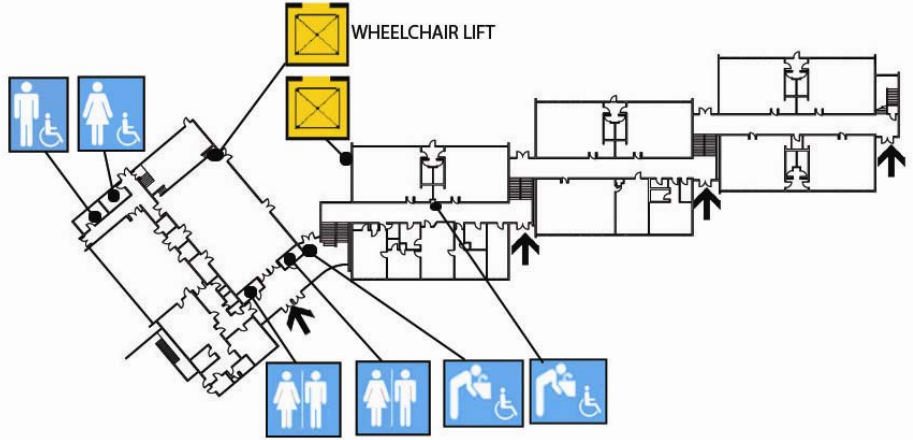

Lakeshore Alternative Elementary School

220 Middlefield Drive
San Francisco, CA 94132
Tel: (415) 759-2825
Fax: (415) 753-8312

● Accessible ◆ Functionally accessible

Site Plan

Accessibility		Location	Condition
	Access path of travel	From Middlefield Drive to entrances of Main Building, and Buildings 1, 2 and 3	◆
	Accessible parking stall	None – standard parking along streets	
	Passenger loading zone	One each on Middlefield Drive, and Eucalyptus Street	◆
	Accessible entrance	One each at Main Building, and Buildings 1, 2, and 3, and each Bungalow	◆
	Ramp	One each leading to entrances at Main Building and Buildings 1, 2, and 3, and to each Bungalow	◆
	Boys' toilet, Girls' toilet, Unisex restroom	See other Floor Plans	
	Drinking fountain	One each at northeast sides of Buildings 1 and 3 at Play Yard	◆
	Elevator	See Floor Plans	
	TTY (text telephone)	None	

School Access Description

Note: Main Building and Buildings 1, 2 and 3 are connected by interior stairs only. Access paths are connected from the sidewalk on Middlefield Drive only

**Lakeshore
 Alternative
 Elementary School**

220 Middlefield Drive
 San Francisco, CA 94132
 Tel: (415) 759-2825
 Fax: (415) 753-8312

● Accessible ◆ Functionally accessible

First Floor Plan

Accessibility	Location	Condition
Access path of travel	Along hallways or inner spaces	◆
Accessible parking stall	See Site Plan	◆
Passenger loading zone	See Site Plan	◆
Accessible entrance	At First Floor south side of Building B, and north sides of the Administration Building and Bungalow	◆
Ramp	See Site Plan	◆
Boys' toilet, Girls' toilet, Unisex restroom	Two Unisex Toilets just outside Auditorium, and Boys and Girls Toilets east of Cafeteria	◆
Drinking fountain	One each in lobby outside Auditorium and along corridor in Building 3	◆
Elevator	Accessible from Play Yard between Building 3 and Main Building	◆
TTY (text telephone)	None	