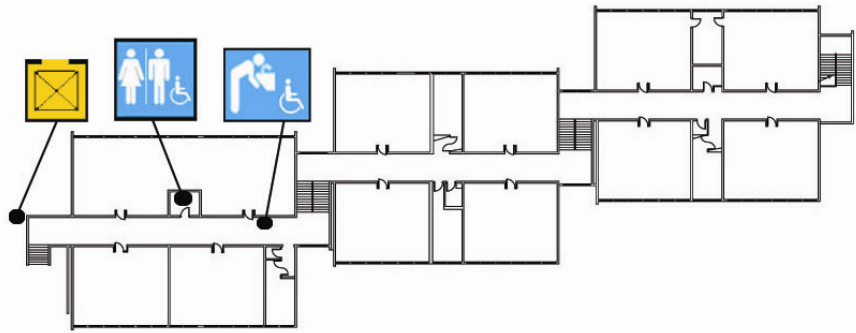

Lakeshore Alternative Elementary School

220 Middlefield Drive
San Francisco, CA 94132
Tel: (415) 759-2825
Fax: (415) 753-8312

• Accessible ♦ Functionally accessible

Second Floor Plan

Accessibility	Location	Condition
..... Access path of travel	Along hallways or inner spaces limited to Building 3 only	♦
Accessible parking stall	See Site Plan	
Passenger loading zone	See Site Plan	
Accessible entrance	See First Floor Plan	
Ramp	See Site Plan	
Boys' toilet, Girls' toilet, Unisex restroom	Unisex Toilet midway along corridor of Building 3	♦
Drinking fountain	Near Unisex Toilet in Building 3	♦
Elevator	East end of Building 3	♦
TTY (text telephone)	None	

School Access Description

Note: Buildings 1, 2 and 3 are connected by interior stairs only – the path of travel from elevator ends at the west end of the corridor in Building 3