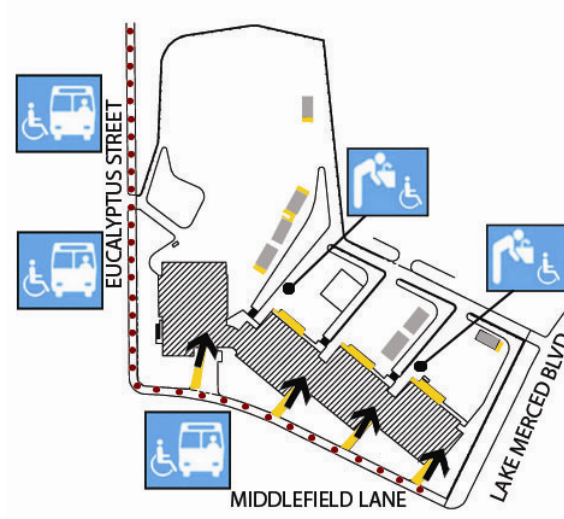

Lakeshore Alternative Elementary School

220 Middlefield Drive
San Francisco, CA 94132
Tel: (415) 759-2825
Fax: (415) 753-8312

● Accessible ◆ Functionally accessible

Site Plan

Accessibility		Location	Condition
	Access path of travel	From Middlefield Drive to entrances of Main Building, and Buildings 1, 2 and 3	◆
	Accessible parking stall	None – standard parking along streets	
	Passenger loading zone	One each on Middlefield Drive, and Eucalyptus Street	◆
	Accessible entrance	One each at Main Building, and Buildings 1, 2, and 3, and each Bungalow	◆
	Ramp	One each leading to entrances at Main Building and Buildings 1, 2, and 3, and to each Bungalow	◆
	Boys' toilet, Girls' toilet, Unisex restroom	See other Floor Plans	
	Drinking fountain	One each at northeast sides of Buildings 1 and 3 at Play Yard	◆
	Elevator	See Floor Plans	
	TTY (text telephone)	None	

School Access Description

Note: Main Building and Buildings 1, 2 and 3 are connected by interior stairs only. Access paths are connected from the sidewalk on Middlefield Drive only

**Lakeshore
 Alternative
 Elementary School**

Second Floor Plan

Accessibility	Location	Condition
..... Access path of travel	Along hallways or inner spaces limited to Building 3 only	♦
 Accessible parking stall	See Site Plan	
 Passenger loading zone	See Site Plan	
 Accessible entrance	See First Floor Plan	
 Ramp	See Site Plan	
 Boys' toilet, Girls' toilet, Unisex restroom	Unisex Toilet midway along corridor of Building 3	♦
 Drinking fountain	Near Unisex Toilet in Building 3	♦
 Elevator	East end of Building 3	♦
 TTY (text telephone)	None	