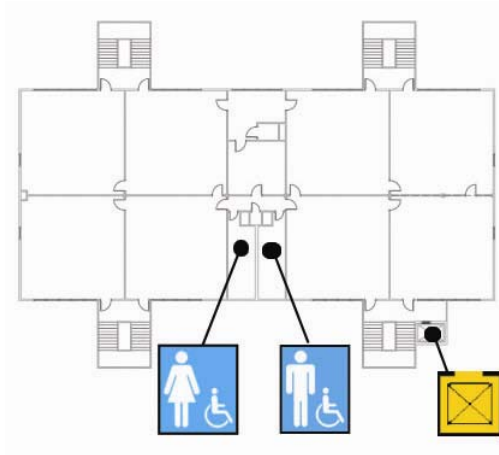

School Access Description

Drinking fountains:

- Drinking fountains located outside of student restrooms in Classroom Building and at yard are not ADA compliant.

Accessibility:

- All classrooms in Classroom Building are not accessible. Access to classrooms is via exterior stairs.
- Portable classroom is accessible from yard via ramp.

Frank McCoppin Elementary School

651 6th Avenue
San Francisco, CA 94118
Tel: (415) 750-8475
Fax: (415) 750-8474

Second Floor Plan

● Accessible ◆ Functionally accessible

Accessibility	Location	Condition
Access path of travel	Not applicable	
Accessible parking stall	Not applicable	
Passenger loading zone	Not applicable	
Accessible entrance	Not applicable	
Ramp	Not applicable	
Boys' toilet, Girls' toilet, Unisex restroom	None on this floor	
Drinking fountain	None on this floor	
Elevator	At southwest corner of Classroom Building. Elevator is not accessible. Access to elevator is via half flight of stairs on 1st floor	
TTY (text telephone)	None	