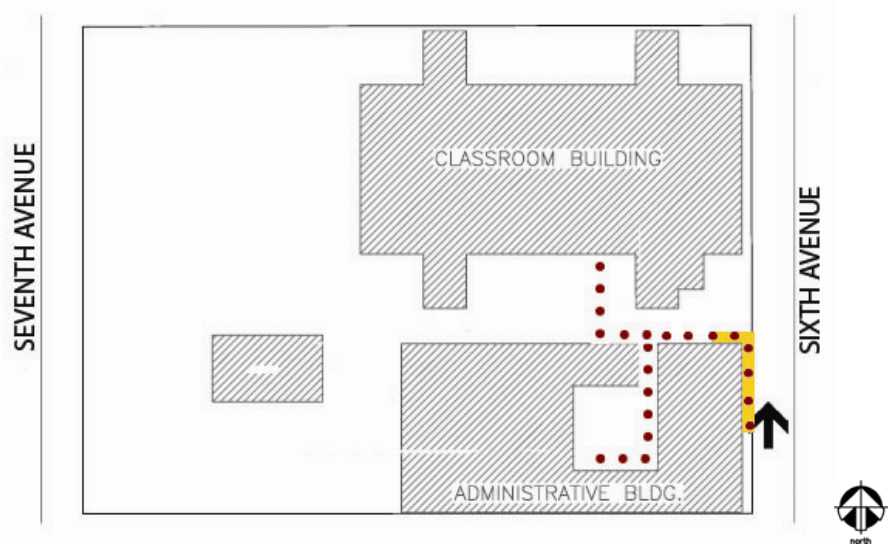

Frank McCoppin Elementary School

651 6th Avenue
San Francisco, CA 94118
Tel: (415) 750-8475
Fax: (415) 750-8474

Site Plan

• Accessible ♦ Functionally accessible

Accessibility		Location	Condition
	Access path of travel	From 6th Avenue, east side of school	•
	Accessible parking stall	None	
	Passenger loading zone	None	
	Accessible entrance	From 6th Avenue via ramp, east side of school	•
	Ramp	Along 6th Avenue	•
	Boys' toilet, Girls' toilet, Unisex restroom	See other plans for locations	
	Drinking fountain	See other plans for locations	
	Elevator	See other plans for locations	
	TTY (text telephone)	None