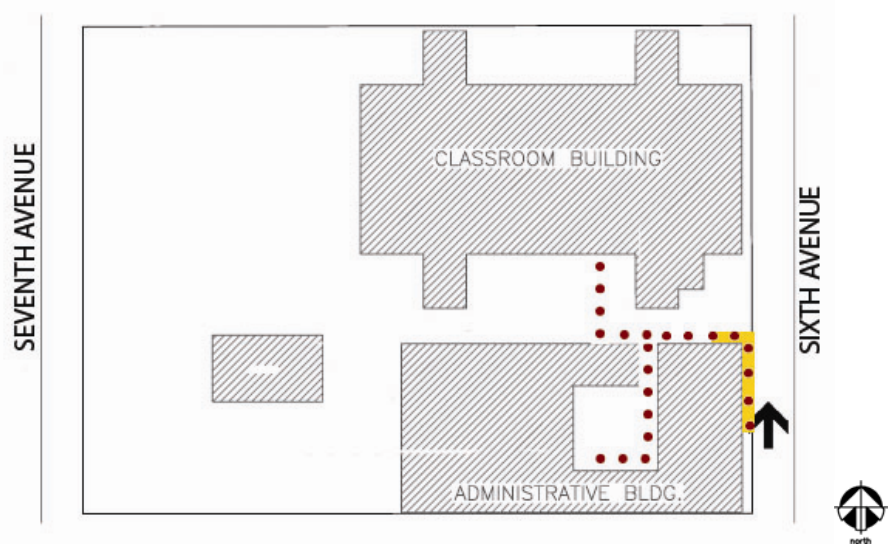

## Site Plan

• Accessible ♦ Functionally accessible

Accessibility		Location	Condition
	Access path of travel	From 6th Avenue, east side of school	•
	Accessible parking stall	None	
	Passenger loading zone	None	
	Accessible entrance	From 6th Avenue via ramp, east side of school	•
	Ramp	Along 6th Avenue	•
	Boys' toilet, Girls' toilet, Unisex restroom	See other plans for locations	
	Drinking fountain	See other plans for locations	
	Elevator	See other plans for locations	
	TTY (text telephone)	None	

## First Floor Plan

• Accessible ♦ Functionally accessible

Accessibility		Location	Condition
	Access path of travel	Administrative Bldg – from courtyard Classroom Bldg – not accessible	•
	Accessible parking stall	Not applicable	
	Passenger loading zone	Not applicable	
	Accessible entrance	Administrative Bldg – north side of building Classroom Bldg – not accessible	•
	Ramp	Not applicable	
	Boys' toilet, Girls' toilet, Unisex restroom	Administrative Bldg – unisex staff toilet in office area Classroom Bldg – student restrooms at south side of building	• •
	Drinking fountain	Exterior drinking fountains on northwest corner of Administrative Building	•
	Elevator	At southwest corner of Classroom Building. Elevator is not accessible. Access to elevator is via half flight of stairs	
	TTY (text telephone)	None	