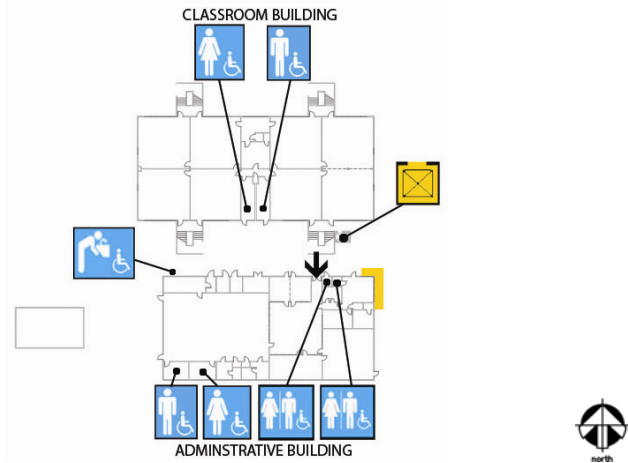

Frank McCoppin Elementary School

651 6th Avenue
San Francisco, CA 94118
Tel: (415) 750-8475
Fax: (415) 750-8474

Site Plan

• Accessible ♦ Functionally accessible

Accessibility		Location	Condition
	Access path of travel	From 6th Avenue, east side of school	•
	Accessible parking stall	None	
	Passenger loading zone	None	
	Accessible entrance	From 6th Avenue via ramp, east side of school	•
	Ramp	Along 6th Avenue	•
	Boys' toilet, Girls' toilet, Unisex restroom	See other plans for locations	
	Drinking fountain	See other plans for locations	
	Elevator	See other plans for locations	
	TTY (text telephone)	None	

Frank McCoppin Elementary School

651 6th Avenue
 San Francisco, CA 94118
 Tel: (415) 750-8475
 Fax: (415) 750-8474

First Floor Plan

• Accessible ♦ Functionally accessible

Accessibility	Location	Condition
 Access path of travel	Administrative Bldg – from courtyard Classroom Bldg – not accessible	•
 Accessible parking stall	Not applicable	
 Passenger loading zone	Not applicable	
 Accessible entrance	Administrative Bldg – north side of building Classroom Bldg – not accessible	•
 Ramp	Not applicable	
 Boys' toilet, Girls' toilet, Unisex restroom	Administrative Bldg – unisex staff toilet in office area Classroom Bldg – student restrooms at south side of building	• •
 Drinking fountain	Exterior drinking fountains on northwest corner of Administrative Building	•
 Elevator	At southwest corner of Classroom Building. Elevator is not accessible. Access to elevator is via half flight of stairs	
 TTY (text telephone)	None	

School Access Description

Drinking fountains:

- Drinking fountains located outside of student restrooms in Classroom Building and at yard are not ADA compliant.

Accessibility:

- All classrooms in Classroom Building are not accessible. Access to classrooms is via exterior stairs.
- Portable classroom is accessible from yard via ramp.

School Access Description