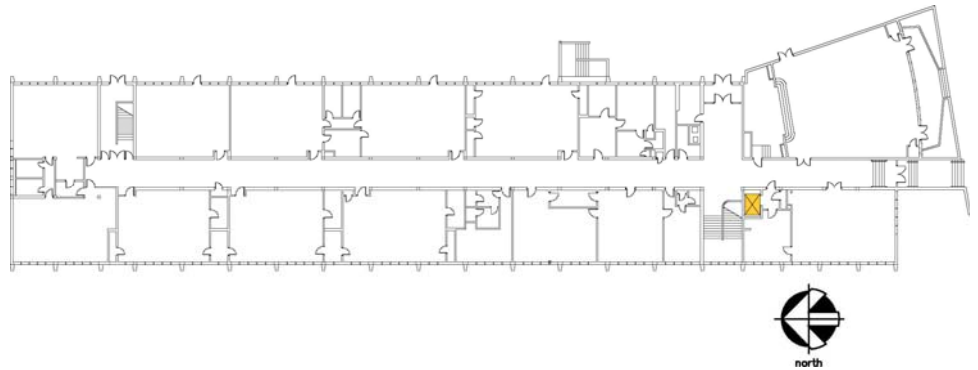

Miraloma Elementary School

175 Omar Way
San Francisco, CA 94127
Tel: (415)469-4734
Fax: (415)469-4069

Second Floor Plan

● Accessible ◆ Functionally accessible

Accessibility	Location	Condition
Access path of travel	corridor	●
Accessible parking stall	not applicable	
Passenger loading zone	not applicable	
Accessible entrance	not applicable	
Ramp	not applicable	
Boys' toilet, Girls' toilet, Unisex restroom	not applicable	
Drinking fountain	not applicable	
Elevator	elevator at north corridor	●
TDD (text telephone)	none	

School Access Description

Restrooms:

- There are no accessible Girls' and boys' toilets on this floor.

Drinking fountains:

- Not applicable.

Elevator:

- An elevator is available at the north end of the building, serving both floors of the building.