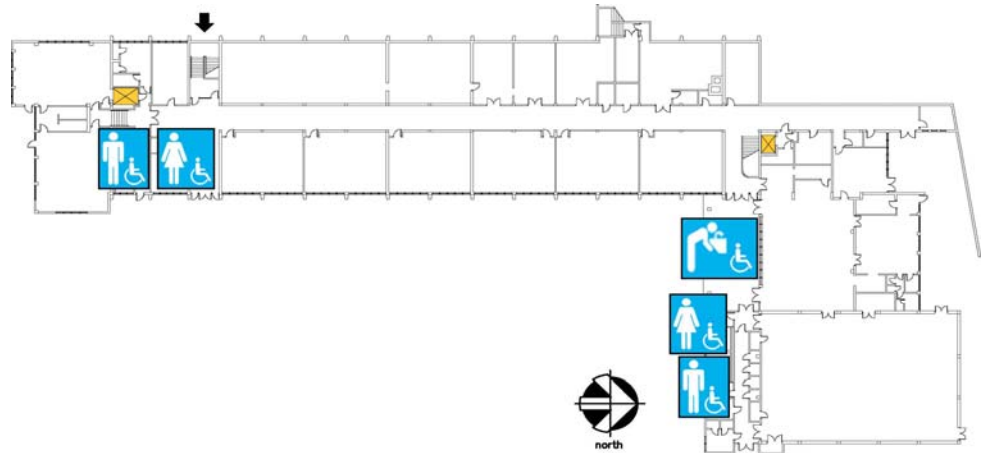

**Miraloma
Elementary School**

175 Omar Way
San Francisco, CA 94127
Tel: (415)469-4734
Fax: (415)469-4069

First Floor Plan

● Accessible ◆ Functionally accessible

Accessibility	Location	Condition
◆◆◆◆◆ Access path of travel	corridor	●
◆ Accessible parking stall	not applicable	
◆ Passenger loading zone	not applicable	
➔ Accessible entrance	access to the south entrance is along the ramp from Omar Way	●
◆ Ramp	from Omar Way	●
◆◆◆◆◆ Boys' toilet, Girls' toilet, Unisex restroom	boys' toilet and girls' toilet at south corridor and at cafeteria	●
◆ Drinking fountain	path to cafeteria	●
◆ Elevator	elevator at north corridor; lift at Kindergarten	●
◆ TDD (text telephone)	none	

School Access Description

1. **Restrooms:**
2. Girls' and boys' toilets are accessible.
3. **Drinking fountains:**
4. Not applicable
5. **Elevator:**
6. An elevator is available at the north end of the building, serving both floors of the building.
   - A wheelchair lift provides access to the Kindergarten classrooms.