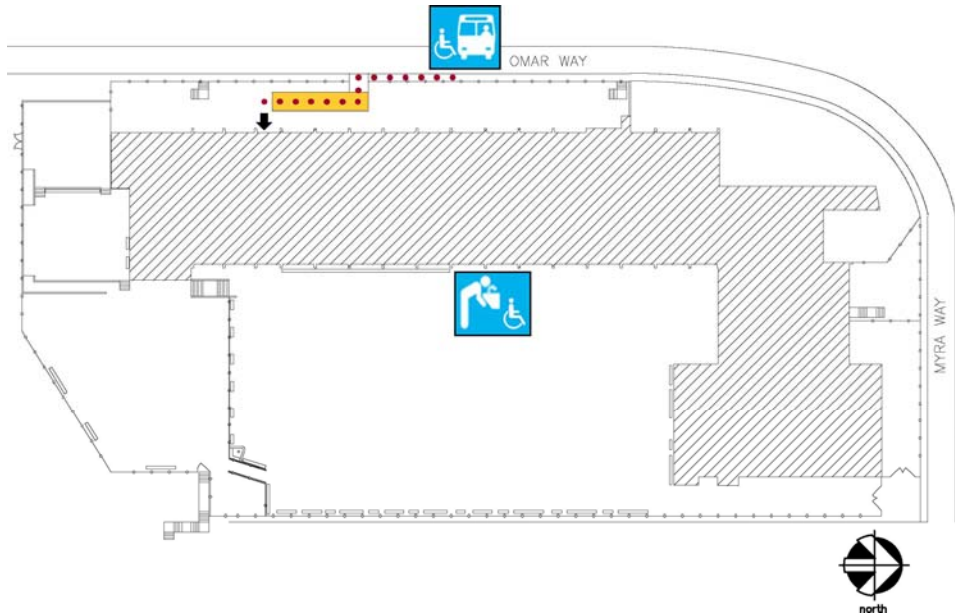

Miraloma Elementary School

175 Omar Way
 San Francisco, CA 94127
 Tel: (415)469-4734
 Fax: (415)469-4069

Site Plan

● Accessible ◆ Functionally accessible

Accessibility	Location	Condition
	Access path of travel	from Omar way to south entrance ●
	Accessible parking stall	none
	Passenger loading zone	on Omar Way in front of school ◆
	Accessible entrance	from Omar Way to south entrance ●
	Ramp	main entrance path to school from Omar Way ●
	Boys' toilet, Girls' toilet, Unisex restroom	not applicable
	Drinking fountain	not applicable
	Elevator	not applicable
	TDD (text telephone)	not applicable

School Access Description

- Parking:**
- There is no parking on the site.
 - Street parking is difficult to find on either Omar Way or Myra Way, and sidewalks adjacent to the school are often steep and in only fair to good condition.
- Accessibility/Entrance:**
- The main ramp entering the school site from the south side is accessible.

**Miraloma
Elementary School**

175 Omar Way
San Francisco, CA 94127
Tel: (415)469-4734
Fax: (415)469-4069

First Floor Plan

● Accessible ◆ Functionally accessible

Accessibility	Location	Condition
◆◆◆◆◆ Access path of travel	corridor	●
◆ Accessible parking stall	not applicable	
◆ Passenger loading zone	not applicable	
➔ Accessible entrance	access to the south entrance is along the ramp from Omar Way	●
◆ Ramp	from Omar Way	●
◆◆◆◆◆ Boys' toilet, Girls' toilet, Unisex restroom	boys' toilet and girls' toilet at south corridor and at cafeteria	●
◆ Drinking fountain	path to cafeteria	●
◆ Elevator	elevator at north corridor; lift at Kindergarten	●
◆ TDD (text telephone)	none	