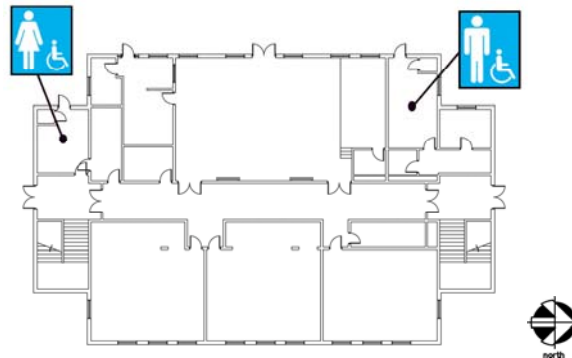

First Floor Plan

• Accessible ♦ Functionally accessible

Accessibility		Location	Condition
.....	Access path of travel	Through vestibule along center corridor	•
	Accessible parking stall	Not applicable	
	Passenger loading zone	Not applicable	
	Accessible entrance	From 30th Street, south side of school	•
	Ramp	Not applicable	
	Boys' toilet, Girls' toilet, Unisex restroom	Student restrooms at both ends of corridor are accessible from play yard	•
	Drinking fountain	None on this floor	
	Elevator	No elevator access in school	
	TTY (text telephone)	None	