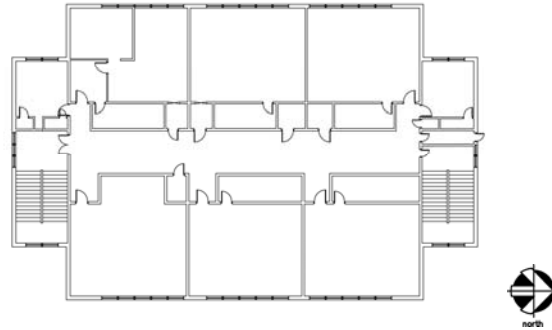

Mission

Educational Center

1670 Noe Street
San Francisco, CA 94131
Tel: (415) 695-5313
Fax: (415) 695-5339

THIS FLOOR IS NOT ACCESSIBLE

Second Floor Plan

• Accessible ♦ Functionally accessible

Accessibility	Location	Condition
Access path of travel	Not applicable	
Accessible parking stall	Not applicable	
Passenger loading zone	Not applicable	
Accessible entrance	Not applicable	
Ramp	Not applicable	
Boys' toilet, Girls' toilet, Unisex restroom	None on this floor	
Drinking fountain	None on this floor	
Elevator	No elevator access in school.	
TTY (text telephone)	None	

School Access Description

Accessibility:

- This floor is not accessible.