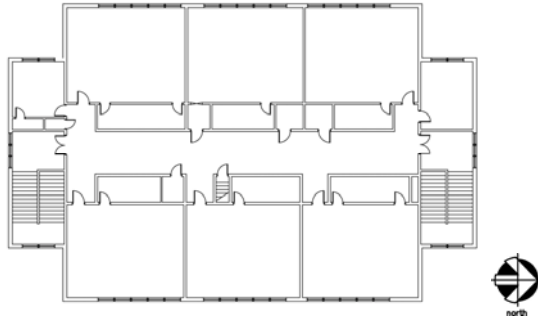

Mission Educational Center

1670 Noe Street
San Francisco, CA 94131
Tel: (415) 695-5313
Fax: (415) 695-5339

THIS FLOOR IS NOT ACCESSIBLE

Third Floor Plan

• Accessible ♦ Functionally accessible

Accessibility	Location	Condition
Access path of travel	Not applicable	
Accessible parking stall	Not applicable	
Passenger loading zone	Not applicable	
Accessible entrance	Not applicable	
Ramp	Not applicable	
Boys' toilet, Girls' toilet, Unisex restroom	None on this floor	
Drinking fountain	None on this floor	
Elevator	No elevator access in school.	
TTY (text telephone)	None	

School Access Description

Accessibility: • This floor is not accessible.