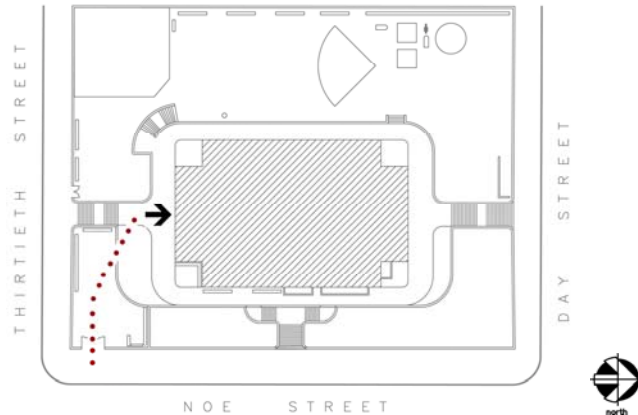

Mission

Educational Center

1670 Noe Street
 San Francisco, CA 94131
 Tel: (415) 695-5313
 Fax: (415) 695-5339

Site Plan

• Accessible ♦ Functionally accessible

Accessibility		Location	Condition
	Access path of travel	From Noe Street through gate to school entrance, southeast corner of school	•
	Accessible parking stall	None	
	Passenger loading zone	None	
	Accessible entrance	Entrance at south side of school	•
	Ramp	Not applicable	
	Boys' toilet, Girls' toilet, Unisex restroom	See other plans for location	
	Drinking fountain	See other plans for locations	
	Elevator	No elevator access in school	
	TTY (text telephone)	None	

First Floor Plan

• Accessible ♦ Functionally accessible

Accessibility		Location	Condition
.....	Access path of travel	Through vestibule along center corridor	•
	Accessible parking stall	Not applicable	
	Passenger loading zone	Not applicable	
	Accessible entrance	From 30th Street, south side of school	•
	Ramp	Not applicable	
	Boys' toilet, Girls' toilet, Unisex restroom	Student restrooms at both ends of corridor are accessible from play yard	•
	Drinking fountain	None on this floor	
	Elevator	No elevator access in school	
	TTY (text telephone)	None	