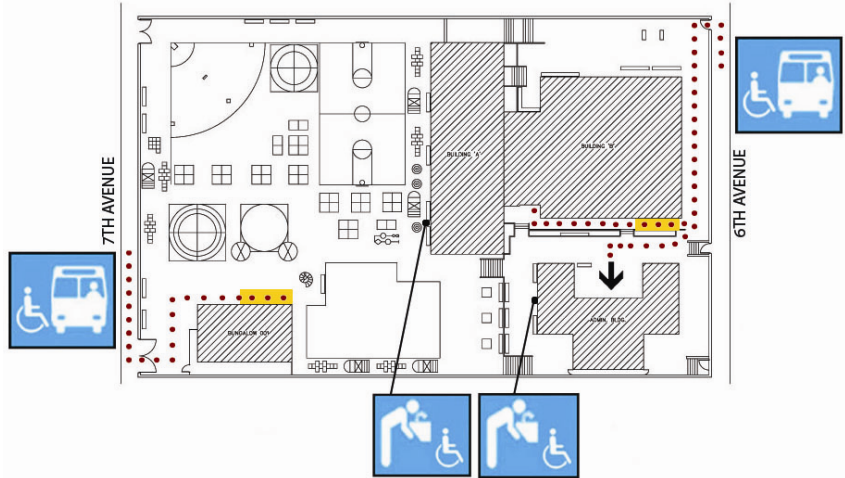

George Peabody Elementary School

251 6th Avenue
 San Francisco, CA 94118
 Tel: (415) 750-8480
 Fax: (415) 750-8487

● Accessible ◆ Functionally accessible

Site Plan / 1st Floor–Bldg. A

Accessibility		Location	Condition
	Access path of travel	From 7th Avenue thru play yard to elevator entrance on first floor of Building A	●
	Accessible parking stall	None	
	Passenger loading zone	On 7th Avenue from yard side	●
	Accessible entrance	From 7th Avenue	◆
	Ramp	Leading to entrance at Bungalow B1	◆
	Boys' toilet, Girls' toilet, Unisex restroom	None on this floor	
	Drinking fountain	One each at west side of Building B and Building A at Play Yard	◆
	Elevator	West end of Building B serves Buildings B and C	●
	TTY (text telephone)	None	

School Access Description

Accessibility/Entrance:

Note: Building A has a first floor one level below the second floor of Building B. The second floor of Building B is the same level as the second floor of Building C.

Accessibility	Location	Condition
 Access path of travel	Along hallways and inner spaces in buildings Along exterior path to Building C	•
 Accessible parking stall	Not Applicable	
 Passenger loading zone	Not Applicable	
 Accessible entrance	Building B via elevator, Building C via ramp along exterior path	•
 Ramp	Along exterior path to Building C	•
 Boys' toilet, Girls' toilet, Unisex restroom	Boys, Girls, and Unisex Toilets in Building B near elevator, and Unisex Toilets in Bldg C	♦
 Drinking fountain	None	
 Elevator	West end of Building B serves Buildings B and C	•
 TTY (text telephone)	None	