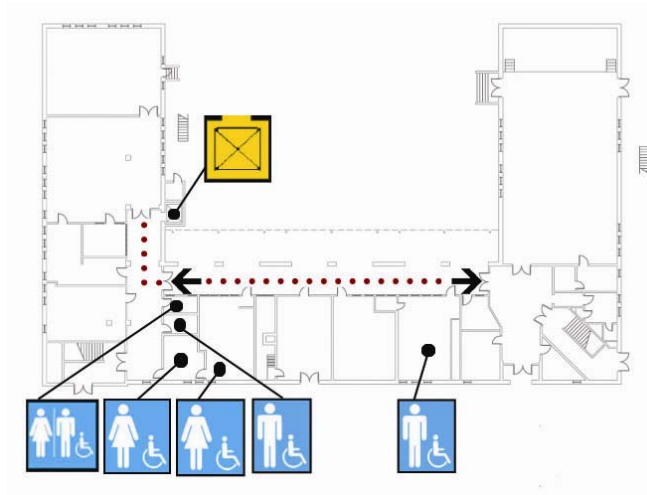

Redding Elementary School

1421 Pine Street
San Francisco, CA 94109
Tel: (415) 749-3525
Fax: (415) 749-3527

First Floor Plan

• Accessible ♦ Functionally accessible

Accessibility	Location	Condition
Access path of travel	Along corridors	•
Accessible parking stall	Not applicable	
Passenger loading zone	Not applicable	
Accessible entrance	At both ends of south corridor	•
Ramp	Not applicable	
Boys' toilet, Girls' toilet, Unisex restroom	Student restrooms at north side of south corridor Staff restrooms at east corridor	•
Drinking fountain	None on this floor	
Elevator	At south end of east corridor serves all floors	•
TTY (text telephone)	None	

School Access Description

Drinking fountains:

- Drinking fountains located at south corridor are not ADA compliant.

Accessibility:

- Multi-Purpose Room stage is not accessible.