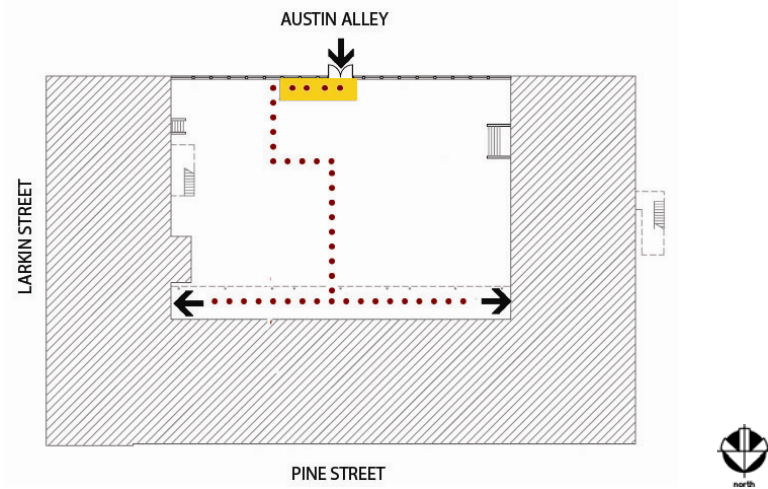

Redding Elementary School

1421 Pine Street
San Francisco, CA 94109
Tel: (415) 749-3525
Fax: (415) 749-3527

Site Plan

• Accessible ♦ Functionally accessible

Accessibility		Location	Condition
	Access path of travel	From Austin Alley, south side of school	•
	Accessible parking stall	None	
	Passenger loading zone	None	
	Accessible entrance	From Austin Alley to play yard via ramp, south side of school	•
	Ramp	At Austin Alley	•
	Boys' toilet, Girls' toilet, Unisex restroom	See other plans for locations	
	Drinking fountain	See other plans for locations	
	Elevator	See other plans for locations	
	TTY (text telephone)	None	

1421 Pine Street
San Francisco, CA 94109
Tel: (415) 749-3525
Fax: (415) 749-3527

First Floor Plan

• Accessible ♦ Functionally accessible

Accessibility	Location	Condition
 Access path of travel	Along corridors	•
 Accessible parking stall	Not applicable	
 Passenger loading zone	Not applicable	
 Accessible entrance	At both ends of south corridor	•
 Ramp	Not applicable	
 Boys' toilet, Girls' toilet, Unisex restroom	Student restrooms at north side of south corridor Staff restrooms at east corridor	•
 Drinking fountain	None on this floor	
 Elevator	At south end of east corridor serves all floors	•
 TTY (text telephone)	None	