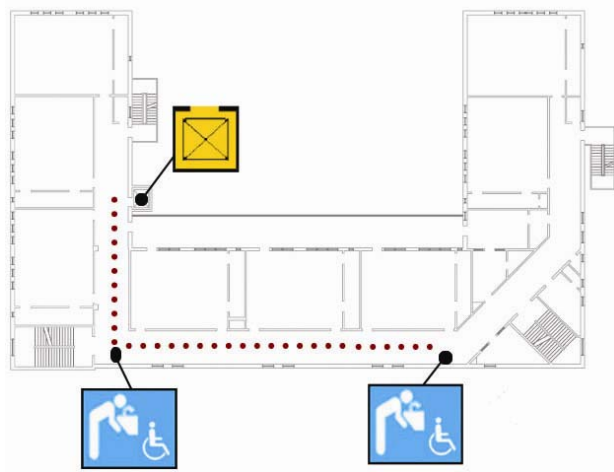

1421 Pine Street
San Francisco, CA 94109
Tel: (415) 749-3525
Fax: (415) 749-3527

First Floor Plan

• Accessible ♦ Functionally accessible

Accessibility	Location	Condition
 Access path of travel	Along corridors	•
 Accessible parking stall	Not applicable	
 Passenger loading zone	Not applicable	
 Accessible entrance	At both ends of south corridor	•
 Ramp	Not applicable	
 Boys' toilet, Girls' toilet, Unisex restroom	Student restrooms at north side of south corridor Staff restrooms at east corridor	•
 Drinking fountain	None on this floor	
 Elevator	At south end of east corridor serves all floors	•
 TTY (text telephone)	None	

School Access Description

Drinking fountains:

- Drinking fountains located at south corridor are not ADA compliant.

Accessibility:

- Multi-Purpose Room stage is not accessible.

Redding Elementary School

1421 Pine Street
 San Francisco, CA 94109
 Tel: (415) 749-3525
 Fax: (415) 749-3527

Second Floor Plan

● Accessible ◆ Functionally accessible

Accessibility		Location	Condition
	Access path of travel	Along corridors	●
	Accessible parking stall	Not applicable	
	Passenger loading zone	Not applicable	
	Accessible entrance	Not applicable	
	Ramp	Not applicable	
	Boys' toilet, Girls' toilet, Unisex restroom	None on this floor	
	Drinking fountain	At north corridor	●
	Elevator	At east corridor serves all floors	●
	TTY (text telephone)	None	

Third Floor Plan

• Accessible ♦ Functionally accessible

Accessibility	Location	Condition
 Access path of travel	Along corridors	•
 Accessible parking stall	Not applicable	
 Passenger loading zone	Not applicable	
 Accessible entrance	Not applicable	
 Ramp	Not applicable	
 Boys' toilet, Girls' toilet, Unisex restroom	None on this floor	
 Drinking fountain	At north corridor	•
 Elevator	At east corridor serves all floors	•
 TTY (text telephone)	None	