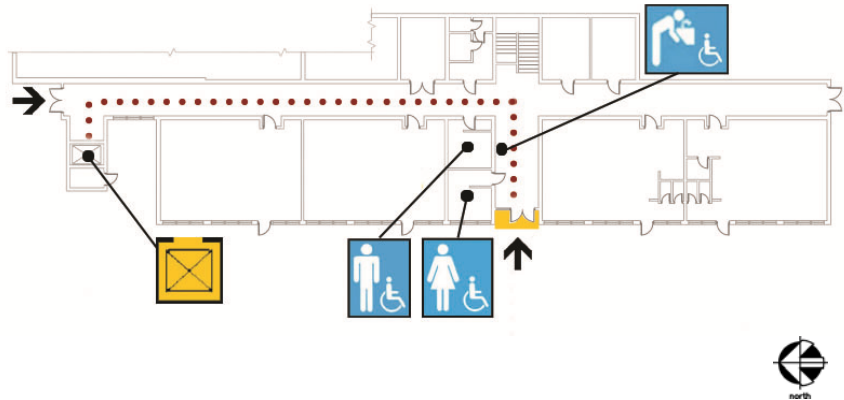

Rooftop Elementary School

443 Burnett Avenue
San Francisco, CA 94114
Tel: (415) 695-5691
Fax: (415) 695-5429

Site Plan

● Accessible ◆ Functionally accessible

Accessibility	Location	Condition
 Access path of travel	From Burnett Avenue through driveway to parking area	
 Accessible parking stall	There is a designated accessible stall in parking area, but signage is not posted and paving markings disappear	
 Passenger loading zone	On Corbett Avenue, west side of school site	
 Accessible entrance	Basement floor – at north and west side of school	
 Ramp	1st floor – at northeast corner of school Basement floor – at west entrance 1st floor – at northeast entrance	
 Boys' toilet, Girls' toilet, Unisex restroom	At entrance to some of portable classrooms See other plans for locations	
 Drinking fountain	See other plans for locations	
 Elevator	See other plans for locations	
 TTY (text telephone)	None	

Basement Floor Plan

● Accessible ◆ Functionally accessible

Accessibility	Location	Condition
 Access path of travel	Along corridor	●
 Accessible parking stall	Not applicable	
 Passenger loading zone	Not applicable	
 Accessible entrance	At north side of school At west side of school via ramp	●
 Ramp	From play yard to west entrance	●
 Boys' toilet, Girls' toilet, Unisex restroom	Student restrooms at corridors adjacent to west entrance	●
 Drinking fountain	Outside of Girls restroom at corridor adjacent to west entrance	●
 Elevator	At north end of center corridor serves all floors	●
 TTY (text telephone)	None	

School Access Description

- Drinking fountains:**
- Drinking fountains located at center corridor and in kindergarten classrooms are not ADA compliant.
- Restrooms:**
- Student restrooms located in kindergarten classrooms are not ADA compliant.