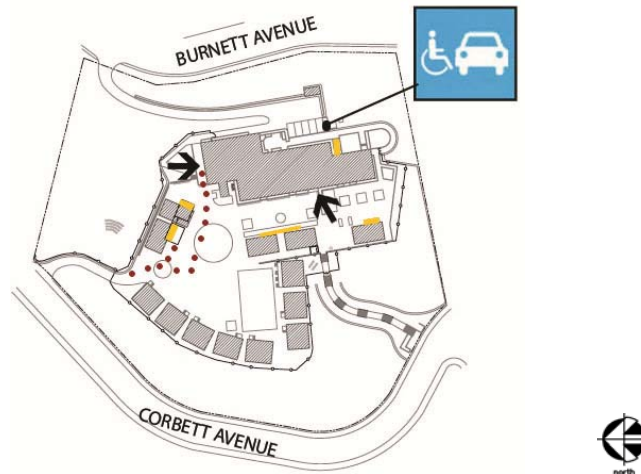

Rooftop Elementary School

443 Burnett Avenue
 San Francisco, CA 94114
 Tel: (415) 695-5691
 Fax: (415) 695-5429

Site Plan

● Accessible ◆ Functionally accessible

Accessibility	Location	Condition
 Access path of travel	From Burnett Avenue through driveway to parking area	
 Accessible parking stall	There is a designated accessible stall in parking area, but signage is not posted and paving markings disappear	
 Passenger loading zone	On Corbett Avenue, west side of school site	
 Accessible entrance	Basement floor – at north and west side of school	
 Ramp	1st floor – at northeast corner of school Basement floor – at west entrance 1st floor – at northeast entrance	
 Boys' toilet, Girls' toilet, Unisex restroom	At entrance to some of portable classrooms See other plans for locations	
 Drinking fountain	See other plans for locations	
 Elevator	See other plans for locations	
 TTY (text telephone)	None	

School Access Description

Accessibility: ● Alternate entrance to school site is from Corbett Avenue through driveway to play yard

Rooftop Elementary School

443 Burnett Avenue
 San Francisco, CA 94114
 Tel: (415) 695-5691
 Fax: (415) 695-5429

Basement Floor Plan

● Accessible ◆ Functionally accessible

Accessibility	Location	Condition
 Access path of travel	Along corridor	●
 Accessible parking stall	Not applicable	
 Passenger loading zone	Not applicable	
 Accessible entrance	At north side of school At west side of school via ramp	●
 Ramp	From play yard to west entrance	●
 Boys' toilet, Girls' toilet, Unisex restroom	Student restrooms at corridors adjacent to west entrance	●
 Drinking fountain	Outside of Girls restroom at corridor adjacent to west entrance	●
 Elevator	At north end of center corridor serves all floors	●
 TTY (text telephone)	None	

School Access Description