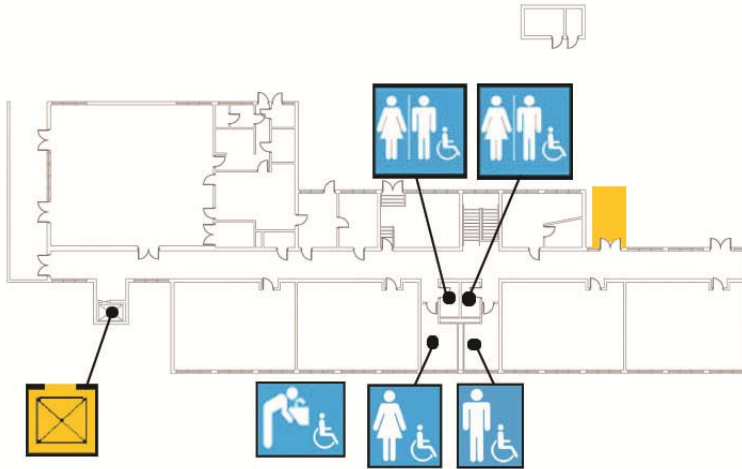

Basement Floor Plan

● Accessible ◆ Functionally accessible

Accessibility	Location	Condition
 Access path of travel	Along corridor	●
 Accessible parking stall	Not applicable	
 Passenger loading zone	Not applicable	
 Accessible entrance	At north side of school At west side of school via ramp	●
 Ramp	From play yard to west entrance	●
 Boys' toilet, Girls' toilet, Unisex restroom	Student restrooms at corridors adjacent to west entrance	●
 Drinking fountain	Outside of Girls restroom at corridor adjacent to west entrance	●
 Elevator	At north end of center corridor serves all floors	●
 TTY (text telephone)	None	

School Access Description

- Drinking fountains:**
- Drinking fountains located at center corridor and in kindergarten classrooms are not ADA compliant.
- Restrooms:**
- Student restrooms located in kindergarten classrooms are not ADA compliant.

Rooftop Elementary School

443 Burnett Avenue
San Francisco, CA 94114
Tel: (415) 695-5691
Fax: (415) 695-5429

First Floor Plan

● Accessible ◆ Functionally accessible

Accessibility	Location	Condition
..... Access path of travel	Along center corridor	●
 Accessible parking stall	Not applicable	
 Passenger loading zone	Not applicable	
 Accessible entrance	At southeast corner of school via ramp	●
 Ramp	From parking area to southeast entrance	●
 Boys' toilet, Girls' toilet, Unisex restroom	Student and staff restrooms at west side of center corridor	●
 Drinking fountain	At west side of center corridor	●
 Elevator	At north end of center corridor serves all floors	●
 TTY (text telephone)	None	