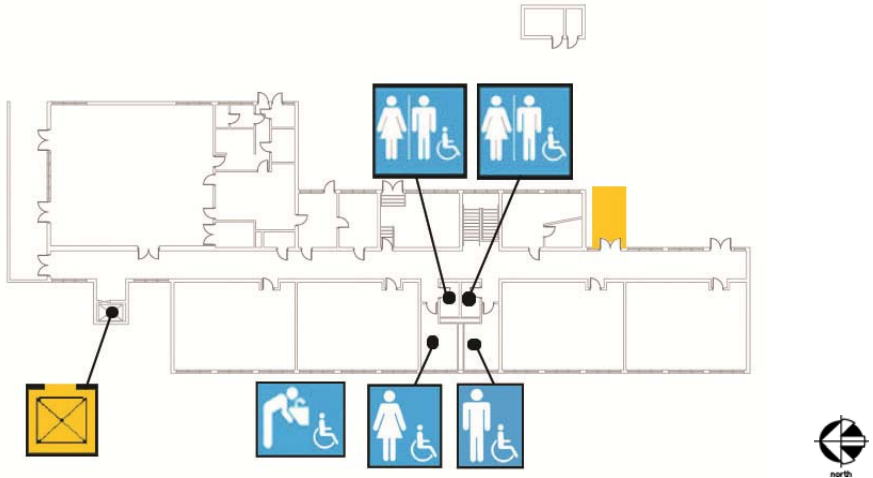

Rooftop Elementary School

443 Burnett Avenue
San Francisco, CA 94114
Tel: (415) 695-5691
Fax: (415) 695-5429

First Floor Plan

● Accessible ◆ Functionally accessible

Accessibility	Location	Condition
..... Access path of travel	Along center corridor	●
Accessible parking stall	Not applicable	
Passenger loading zone	Not applicable	
Accessible entrance	At southeast corner of school via ramp	●
Ramp	From parking area to southeast entrance	●
Boys' toilet, Girls' toilet, Unisex restroom	Student and staff restrooms at west side of center corridor	●
Drinking fountain	At west side of center corridor	●
Elevator	At north end of center corridor serves all floors	●
TTY (text telephone)	None	

School Access Description