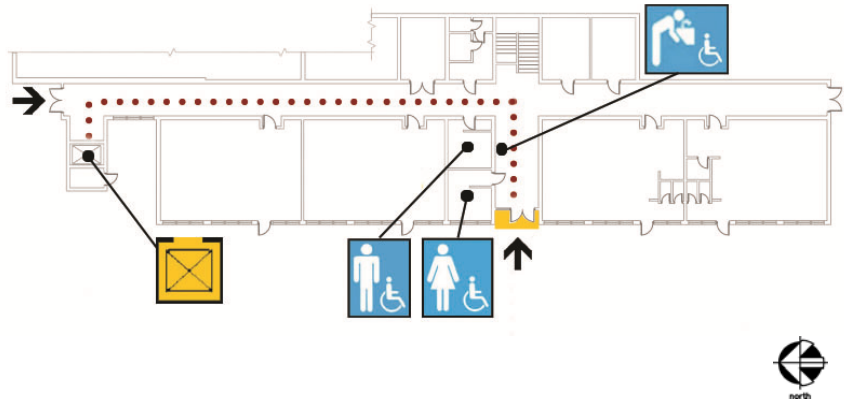

Rooftop Elementary School

443 Burnett Avenue
 San Francisco, CA 94114
 Tel: (415) 695-5691
 Fax: (415) 695-5429

Site Plan

● Accessible ◆ Functionally accessible

Accessibility	Location	Condition
 Access path of travel	From Burnett Avenue through driveway to parking area	
 Accessible parking stall	There is a designated accessible stall in parking area, but signage is not posted and paving markings disappear	
 Passenger loading zone	On Corbett Avenue, west side of school site	
 Accessible entrance	Basement floor – at north and west side of school	
 Ramp	1st floor – at northeast corner of school Basement floor – at west entrance 1st floor – at northeast entrance	
 Boys' toilet, Girls' toilet, Unisex restroom	At entrance to some of portable classrooms See other plans for locations	
 Drinking fountain	See other plans for locations	
 Elevator	See other plans for locations	
 TTY (text telephone)	None	

Basement Floor Plan

● Accessible ◆ Functionally accessible

Accessibility	Location	Condition
 Access path of travel	Along corridor	●
 Accessible parking stall	Not applicable	
 Passenger loading zone	Not applicable	
 Accessible entrance	At north side of school At west side of school via ramp	●
 Ramp	From play yard to west entrance	●
 Boys' toilet, Girls' toilet, Unisex restroom	Student restrooms at corridors adjacent to west entrance	●
 Drinking fountain	Outside of Girls restroom at corridor adjacent to west entrance	●
 Elevator	At north end of center corridor serves all floors	●
 TTY (text telephone)	None	

School Access Description

- Drinking fountains:**
- Drinking fountains located at center corridor and in kindergarten classrooms are not ADA compliant.
- Restrooms:**
- Student restrooms located in kindergarten classrooms are not ADA compliant.