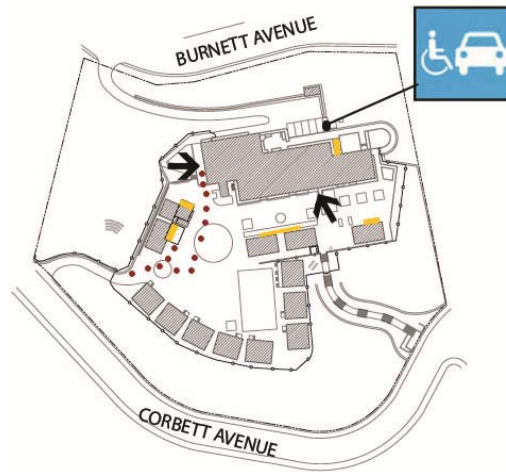

Rooftop Elementary School

443 Burnett Avenue
San Francisco, CA 94114
Tel: (415) 695-5691
Fax: (415) 695-5429

Site Plan

● Accessible ◆ Functionally accessible

Accessibility	Location	Condition
 Access path of travel	From Burnett Avenue through driveway to parking area	
 Accessible parking stall	There is a designated accessible stall in parking area, but signage is not posted and paving markings disappear	
 Passenger loading zone	On Corbett Avenue, west side of school site	
 Accessible entrance	Basement floor – at north and west side of school	
 Ramp	1st floor – at northeast corner of school Basement floor – at west entrance 1st floor – at northeast entrance	
 Boys' toilet, Girls' toilet, Unisex restroom	At entrance to some of portable classrooms See other plans for locations	
 Drinking fountain	See other plans for locations	
 Elevator	See other plans for locations	
 TTY (text telephone)	None	

School Access Description

Accessibility:

- Alternate entrance to school site is from Corbett Avenue through driveway to play yard

Rooftop Elementary School

443 Burnett Avenue
 San Francisco, CA 94114
 Tel: (415) 695-5691
 Fax: (415) 695-5429

Basement Floor Plan

● Accessible ◆ Functionally accessible

Accessibility	Location	Condition
 Access path of travel	Along corridor	●
 Accessible parking stall	Not applicable	
 Passenger loading zone	Not applicable	
 Accessible entrance	At north side of school At west side of school via ramp	●
 Ramp	From play yard to west entrance	●
 Boys' toilet, Girls' toilet, Unisex restroom	Student restrooms at corridors adjacent to west entrance	●
 Drinking fountain	Outside of Girls restroom at corridor adjacent to west entrance	●
 Elevator	At north end of center corridor serves all floors	●
 TTY (text telephone)	None	

School Access Description