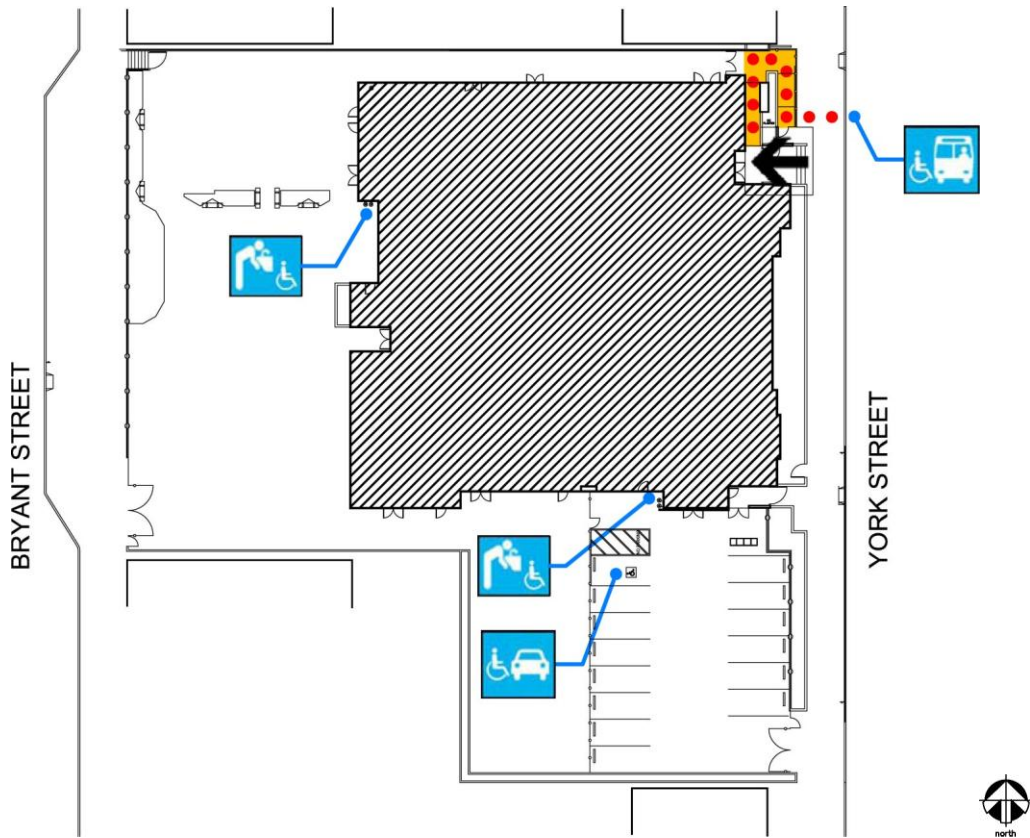

### Site Plan

Accessibility		Location
.....	Access path of travel	From York Street, east side of school
	Accessible parking space	On south side of school
	Accessible passenger loading zone	Along York Street.
	Accessible entrance	From York Street via ramp, east side of school
	Ramp	At north east corner of school

## First Floor Plan

Accessibility		Location
	Accessible entrance	From York Street via ramp, east side of school
	Ramp	At north east corner of school
	Boys', Girls', & Unisex restroom	Student restrooms on northwest corner of building, access from playground. Unisex staff restroom located in admin area and also in science classroom
	Drinking fountain	West side of building, south of restrooms, on exterior of building.
	Elevator	At lobby serves all floors

### Second Floor Plan

Accessibility		Location
	Boys', Girls', & Unisex restroom	Student and staff restrooms are located along corridor.
	Drinking fountain	On west side of school, in front of stairs.
	Elevator	Northeast side of building, in front of stairs.