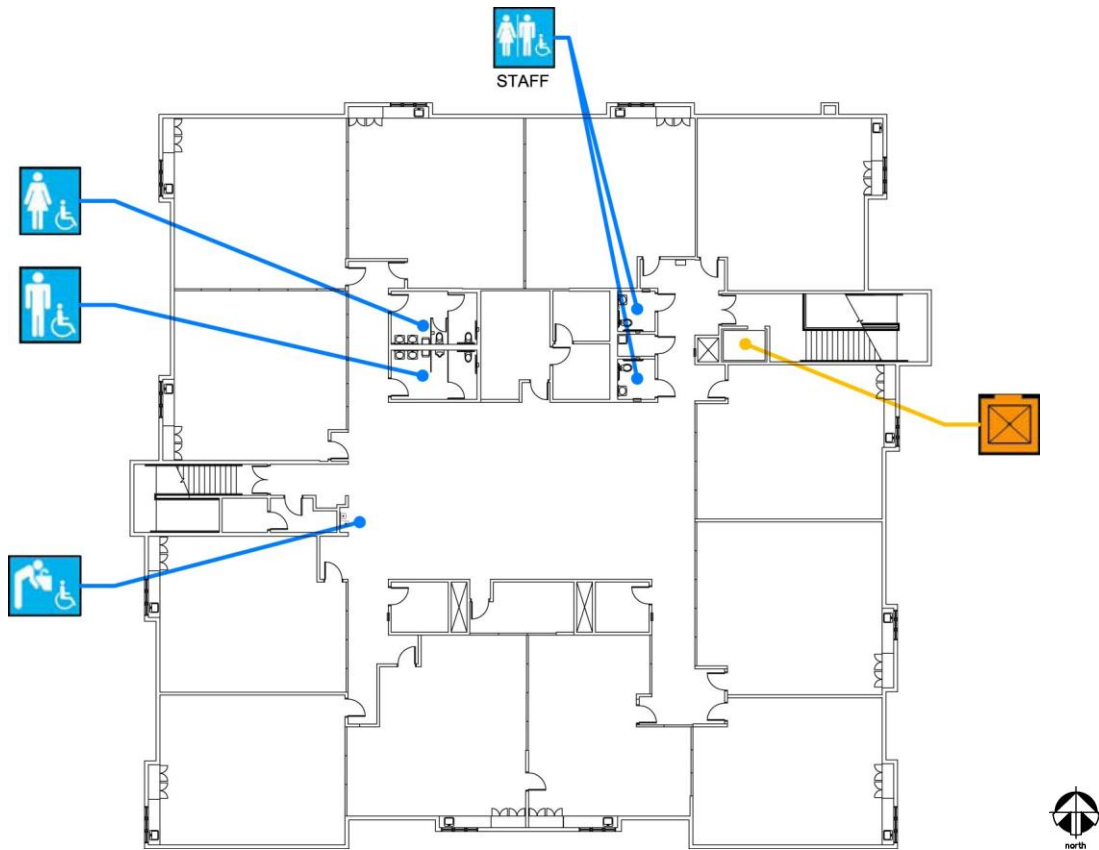

## First Floor Plan

Accessibility		Location
	Accessible entrance	From York Street via ramp, east side of school
	Ramp	At north east corner of school
	Boys', Girls', & Unisex restroom	Student restrooms on northwest corner of building, access from playground. Unisex staff restroom located in admin area and also in science classroom
	Drinking fountain	West side of building, south of restrooms, on exterior of building.
	Elevator	At lobby serves all floors

### Second Floor Plan

Accessibility		Location
	Boys', Girls', & Unisex restroom	Student and staff restrooms are located along corridor.
	Drinking fountain	On west side of school, in front of stairs.
	Elevator	Northeast side of building, in front of stairs.