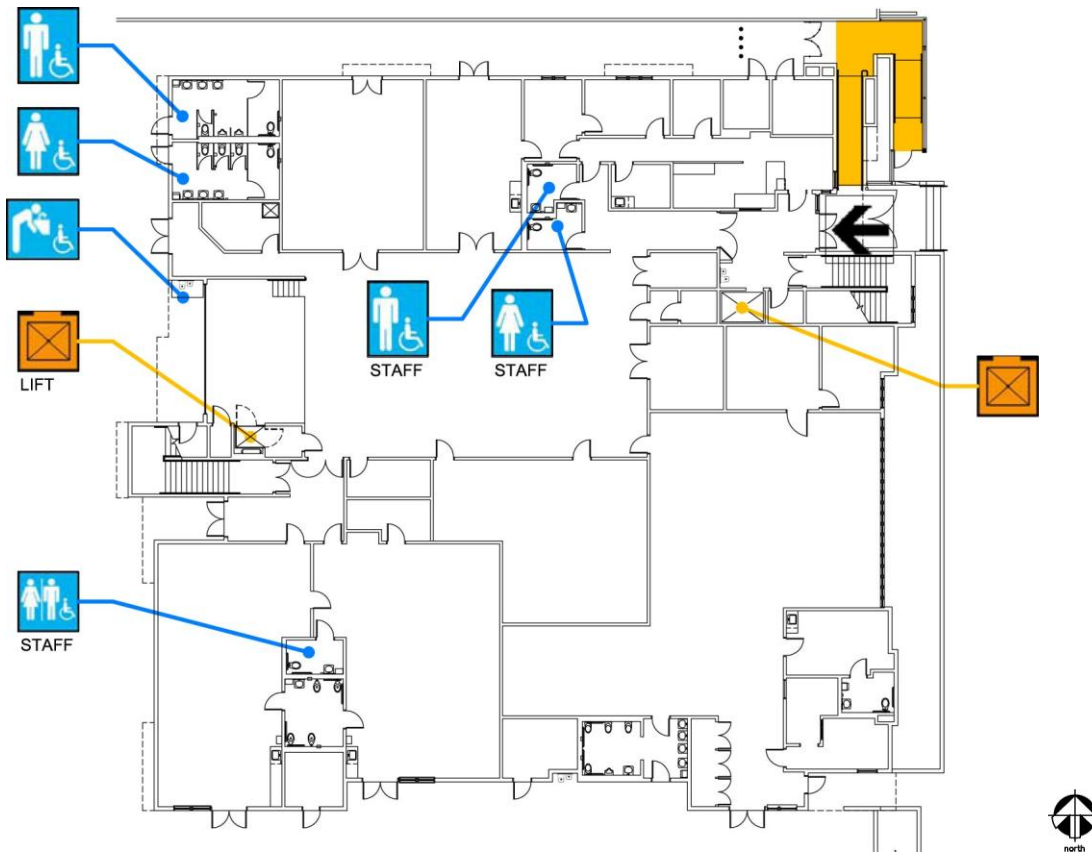

### Site Plan

Accessibility		Location
.....	Access path of travel	From York Street, east side of school
	Accessible parking space	On south side of school
	Accessible passenger loading zone	Along York Street.
	Accessible entrance	From York Street via ramp, east side of school
	Ramp	At north east corner of school

## First Floor Plan

Accessibility		Location
	Accessible entrance	From York Street via ramp, east side of school
	Ramp	At north east corner of school
	Boys', Girls', & Unisex restroom	Student restrooms on northwest corner of building, access from playground. Unisex staff restroom located in admin area and also in science classroom
	Drinking fountain	West side of building, south of restrooms, on exterior of building.
	Elevator	At lobby serves all floors

### Second Floor Plan

Accessibility		Location
	Boys', Girls', & Unisex restroom	Student and staff restrooms are located along corridor.
	Drinking fountain	On west side of school, in front of stairs.
	Elevator	Northeast side of building, in front of stairs.