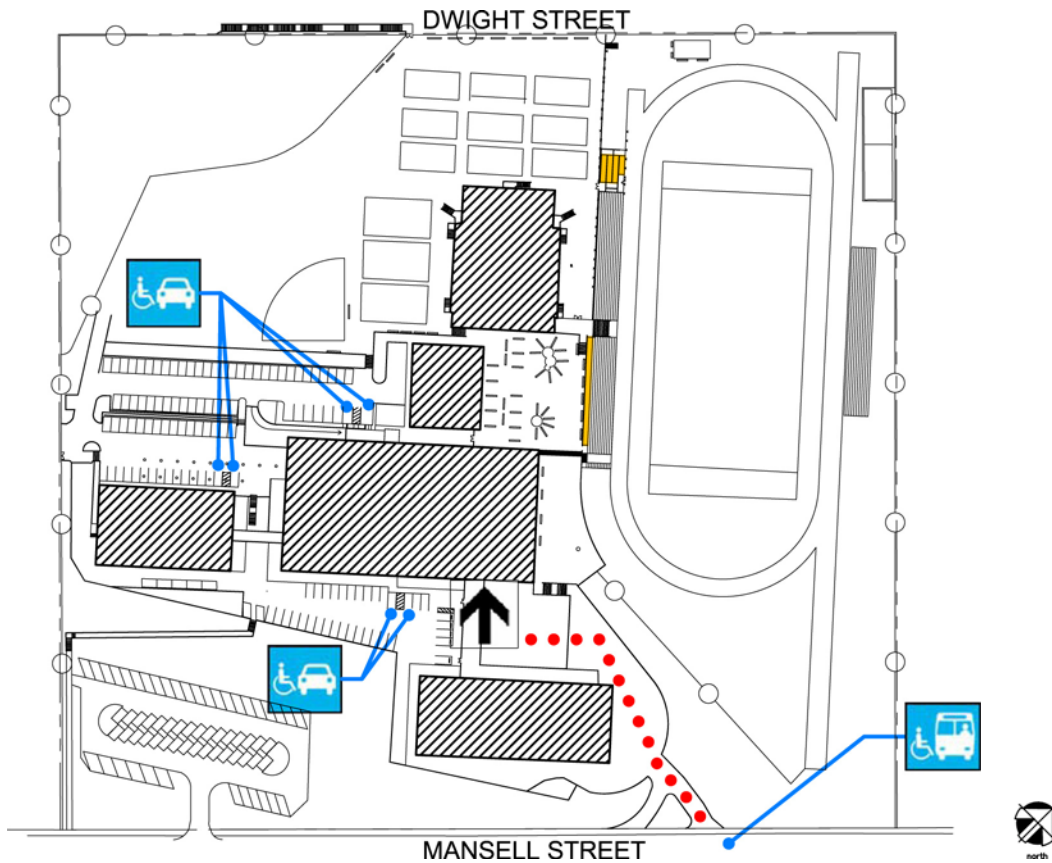

Phillip and Sala Burton High School

400 Mansell Street
 San Francisco, CA 94134
[Map](#) [Public transit](#)
 Tel: (415) 469-4550
 Fax: (415) 239-5221

ALTERNATE FORMAT:
中語
Español
Large Print

Site Plan

Accessibility		Location
	Access path of travel	From Mansell Street, head west on path towards plaza between main building and auditorium.
	Accessible parking space	6 spaces, 2 in each lot closest to buildings.
	Accessible passenger loading zone	Along Mansell Street
	Accessible entrance	Southeast side of main building.
	Ramp	Ramps along bleachers to stadium.

Accessibility		Location
	Men's, Women's, Unisex restroom	Student restrooms in west side of main building by the stairs and elevator.
	Drinking fountain	On south exterior wall of cafeteria.
	Elevator	Elevator on northeast side of main building, by the stairs. Chairlift in auditorium.

Accessibility		Location
	Accessible entrance	Southeast side of main building.
	Men's, Women's, Unisex restroom	Student restrooms in west side of main building by the stairs and elevator.
	Drinking fountain	Along the corridor by the Girls' restrooms
	Elevator	Elevator on northeast side of main building, by the stairs.

Accessibility		Location
	Men's, Women's, Unisex restroom	Student restrooms in west side of main building by the stairs and elevator.
	Elevator	Elevator on northeast side of main building, by the stairs.