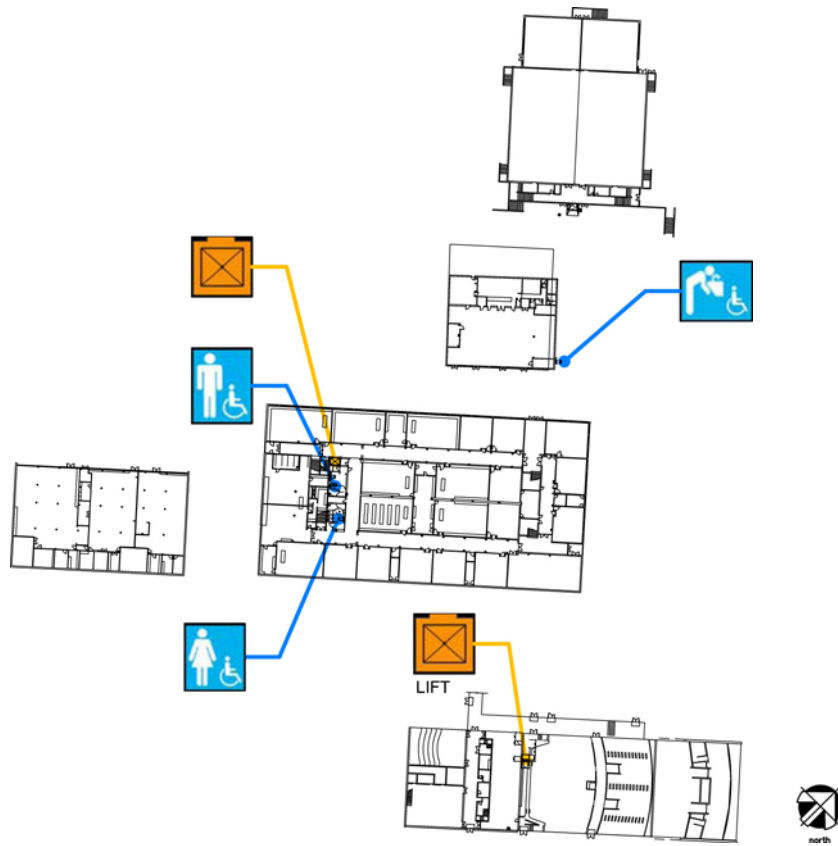

First Floor Plan

Accessibility		Location
	Men's, Women's, Unisex restroom	Student restrooms in west side of main building by the stairs and elevator.
	Drinking fountain	On south exterior wall of cafeteria.
	Elevator	Elevator on northeast side of main building, by the stairs. Chairlift in auditorium.