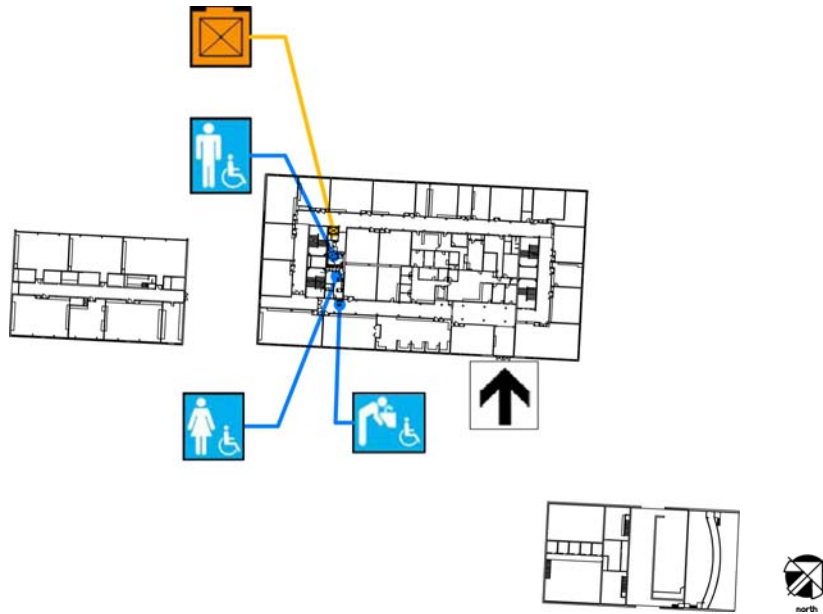

Second Floor Plan

Accessibility		Location
	Accessible entrance	Southeast side of main building.
	Men's, Women's, Unisex restroom	Student restrooms in west side of main building by the stairs and elevator.
	Drinking fountain	Along the corridor by the Girls' restrooms
	Elevator	Elevator on northeast side of main building, by the stairs.