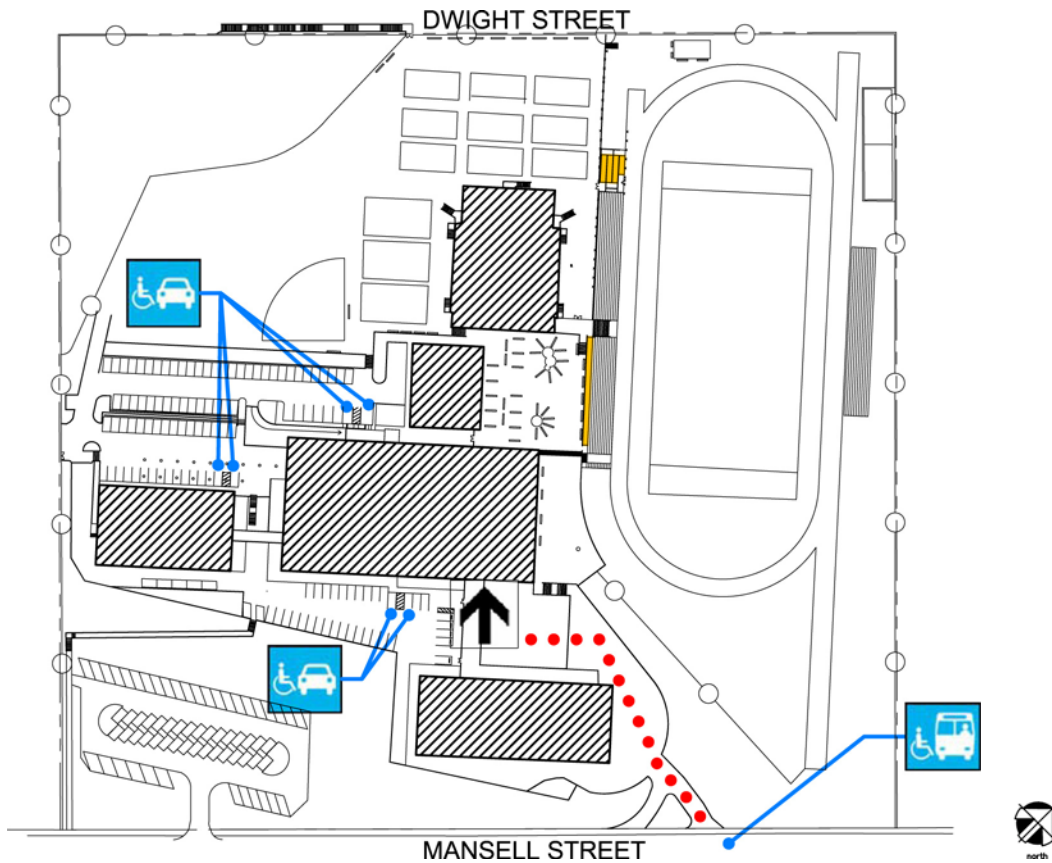

Phillip and Sala Burton High School

400 Mansell Street
San Francisco, CA 94134
[Map](#) [Public transit](#)
Tel: (415) 469-4550
Fax: (415) 239-5221

ALTERNATE FORMAT:
中語
Español
Large Print

Site Plan

Accessibility		Location
	Access path of travel	From Mansell Street, head west on path towards plaza between main building and auditorium.
	Accessible parking space	6 spaces, 2 in each lot closest to buildings.
	Accessible passenger loading zone	Along Mansell Street
	Accessible entrance	Southeast side of main building.
	Ramp	Ramps along bleachers to stadium.

Accessibility		Location
	Men's, Women's, Unisex restroom	Student restrooms in west side of main building by the stairs and elevator.
	Drinking fountain	On south exterior wall of cafeteria.
	Elevator	Elevator on northeast side of main building, by the stairs. Chairlift in auditorium.

Large Print

Second Floor Plan

Accessibility		Location
	Accessible entrance	Southeast side of main building.
	Men's, Women's, Unisex restroom	Student restrooms in west side of main building by the stairs and elevator.
	Drinking fountain	Along the corridor by the Girls' restrooms
	Elevator	Elevator on northeast side of main building, by the stairs.

Accessibility		Location
	Men's, Women's, Unisex restroom	Student restrooms in west side of main building by the stairs and elevator.
	Elevator	Elevator on northeast side of main building, by the stairs.