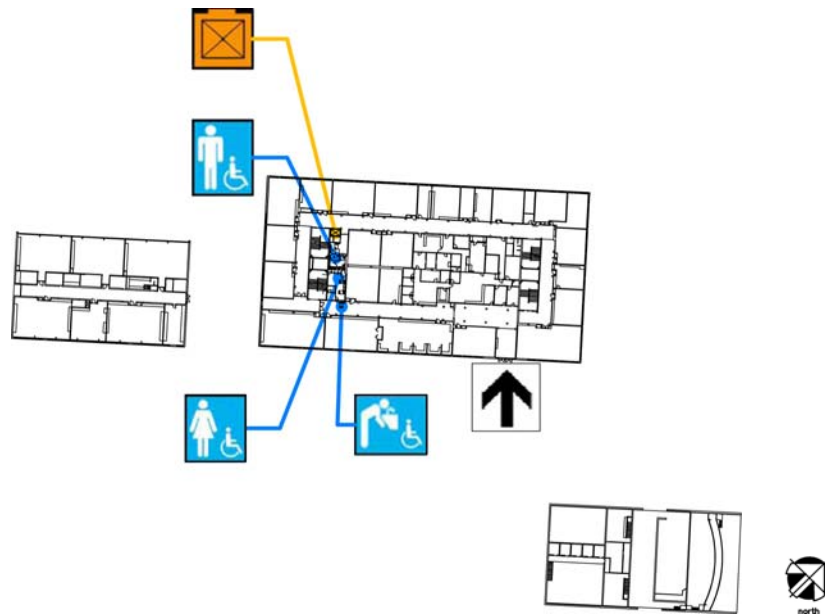

Accessibility		Location
	Men's, Women's, Unisex restroom	Student restrooms in west side of main building by the stairs and elevator.
	Drinking fountain	On south exterior wall of cafeteria.
	Elevator	Elevator on northeast side of main building, by the stairs. Chairlift in auditorium.

Large Print

Second Floor Plan

Accessibility		Location
	Accessible entrance	Southeast side of main building.
	Men's, Women's, Unisex restroom	Student restrooms in west side of main building by the stairs and elevator.
	Drinking fountain	Along the corridor by the Girls' restrooms
	Elevator	Elevator on northeast side of main building, by the stairs.

Accessibility		Location
	Men's, Women's, Unisex restroom	Student restrooms in west side of main building by the stairs and elevator.
	Elevator	Elevator on northeast side of main building, by the stairs.