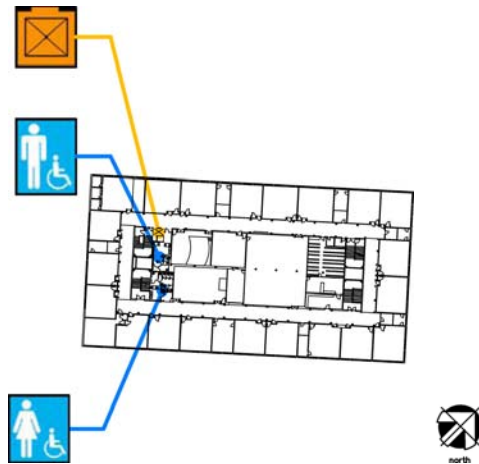

Third Floor Plan

Accessibility		Location
	Men's, Women's, Unisex restroom	Student restrooms in west side of main building by the stairs and elevator.
	Elevator	Elevator on northeast side of main building, by the stairs.