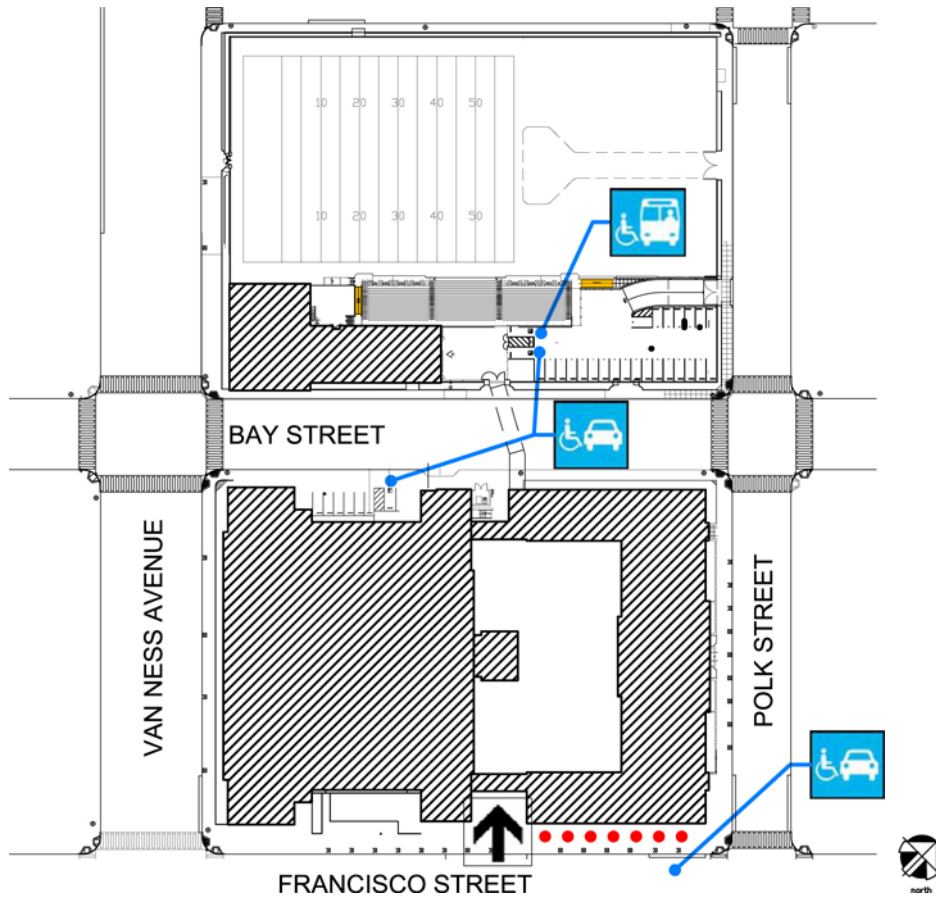

Site Plan

Accessibility		Location
.....	Access path of travel	Along Francisco Street to front of school
	Accessible parking space	1 along Francisco St, 2 in each parking area off of Bay Street.
	Accessible passenger loading zone	In parking lot off of Bay Street, by the stadium.
	Accessible entrance	Along Francisco Street to front of school
	Ramp	At stadium bleachers.