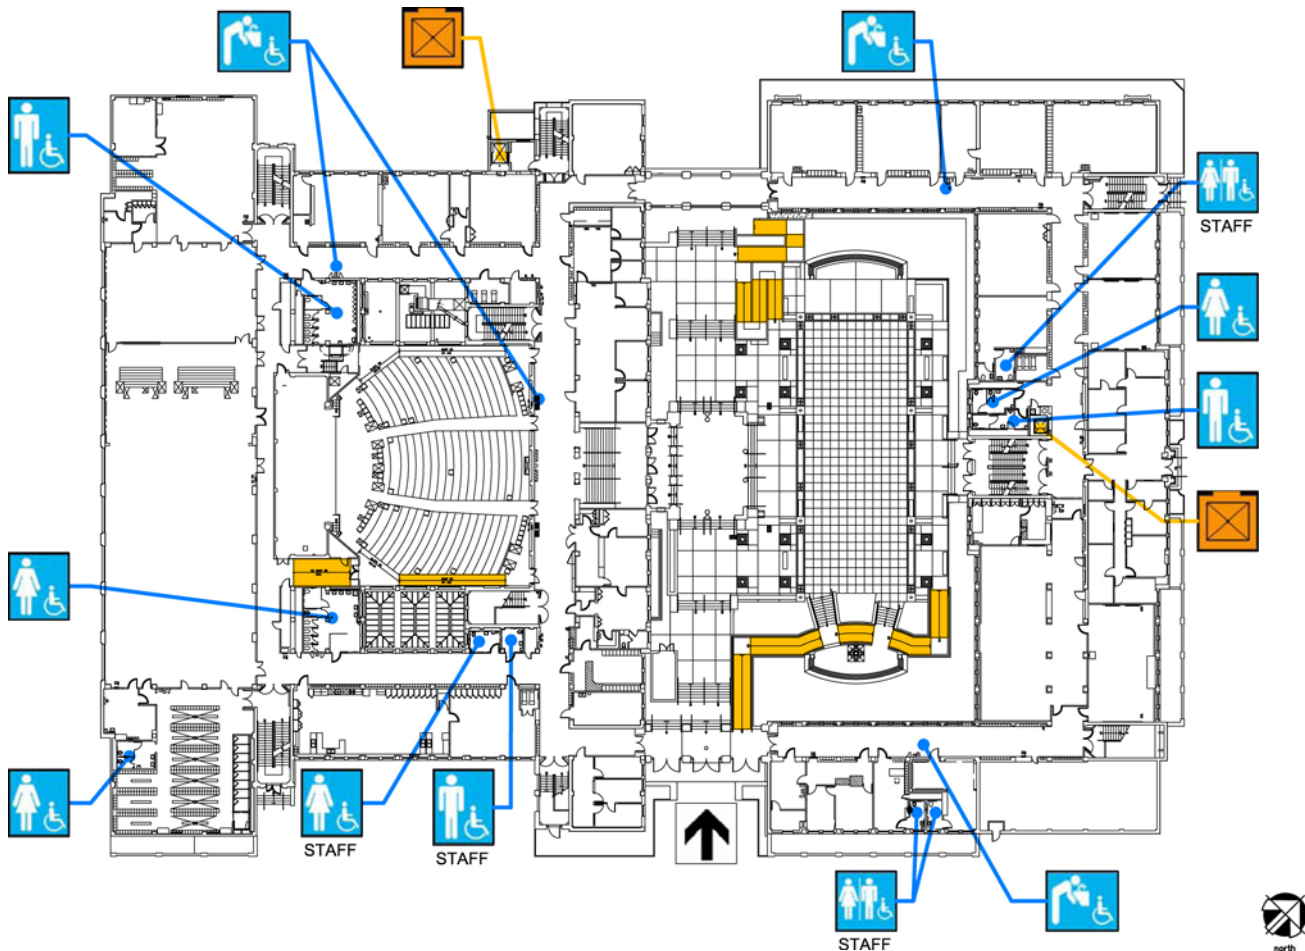

Large Print

Site Plan- Gym/stadium

Accessibility		Location
		Ramp Along the north side of locker room and stadium bleachers.
		Men's, Women's, Unisex restroom Student restrooms under stadium seats by the parking lot.
		Drinking fountain In locker room
		Elevator In lobby of locker room building.

Español

Large Print

First Floor Plan

Accessibility		Location
		Ramp In courtyard and along interior corridors.
		Men's, Women's, Unisex restroom Boys' restroom at northwest side of building, by the elevators. Staff restrooms across from science classroom.
		Drinking fountain 2 drinking fountains along corridors on north side of building
		Elevator 1 on northwest side of building, by stairs and ramps, and 1 in classroom wing.

Second Floor Plan

Accessibility		Location
	Accessible entrance	Southeast side of building in courtyard.
	Ramp	In courtyard and auditorium.
	Men's, Women's, Unisex restroom	Staff restrooms in admin area, and southeast side of auditorium. Student restrooms in classroom wing and on either side of stage.
	Drinking fountain	4 drinking fountain along corridors
	Elevator	1 on northwest side of building and 1 in classroom wing.

Fourth Floor Plan

Accessibility		Location
		Ramp At northwest side of building by the science classrooms.
		Men's, Women's, Unisex restroom Staff restrooms across from classroom on east side and southeast side of science wing. Student restrooms in east wing and on either side of science wing.
		Drinking fountain 4 drinking fountain along corridors
		Elevator 1 on northwest side of building and 1 in classroom wing.