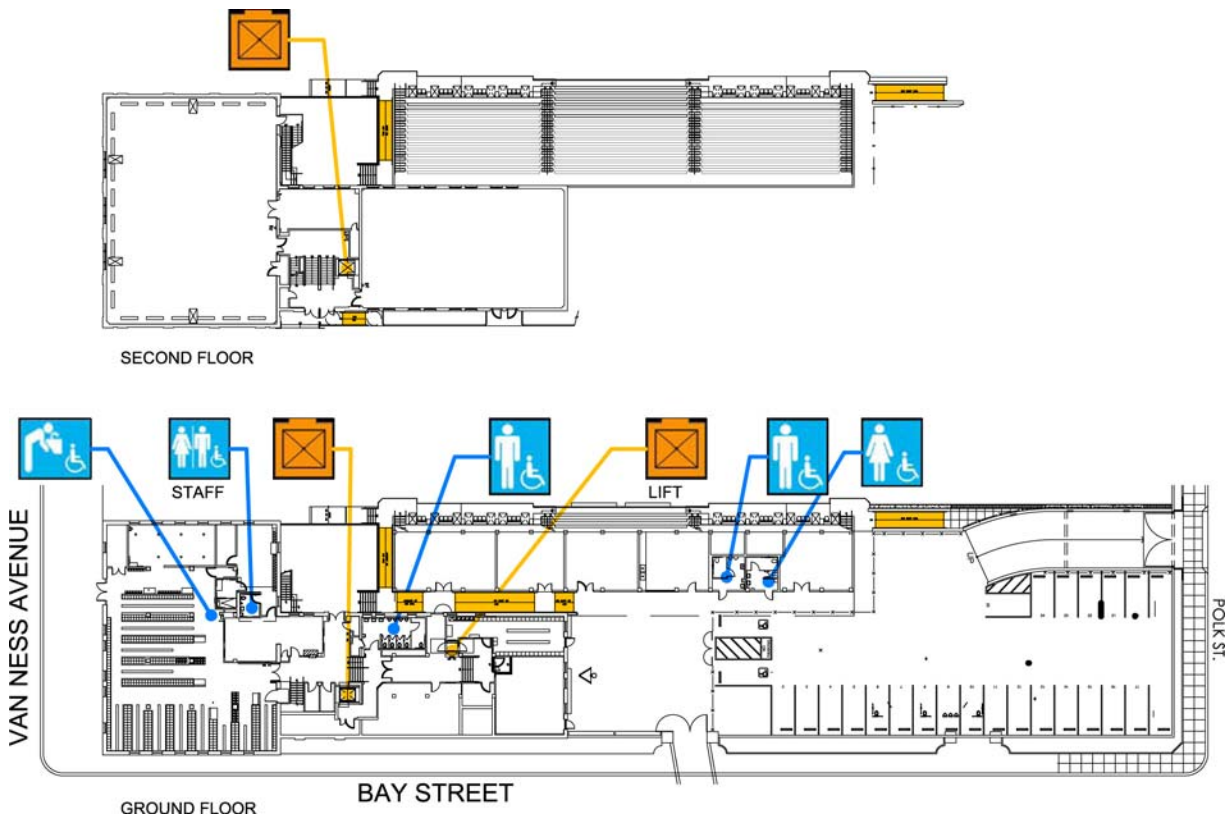

Large Print

Site Plan- Gym/stadium

Accessibility		Location
		Ramp Along the north side of locker room and stadium bleachers.
		Men's, Women's, Unisex restroom Student restrooms under stadium seats by the parking lot.
		Drinking fountain In locker room
		Elevator In lobby of locker room building.

Español

Large Print

First Floor Plan

Accessibility		Location
		Ramp In courtyard and along interior corridors.
		Men's, Women's, Unisex restroom Boys' restroom at northwest side of building, by the elevators. Staff restrooms across from science classroom.
		Drinking fountain 2 drinking fountains along corridors on north side of building
		Elevator 1 on northwest side of building, by stairs and ramps, and 1 in classroom wing.

Second Floor Plan

Accessibility		Location
	Accessible entrance	Southeast side of building in courtyard.
	Ramp	In courtyard and auditorium.
	Men's, Women's, Unisex restroom	Staff restrooms in admin area, and southeast side of auditorium. Student restrooms in classroom wing and on either side of stage.
	Drinking fountain	4 drinking fountain along corridors
	Elevator	1 on northwest side of building and 1 in classroom wing.

Large Print

Fifth Floor Plan

Accessibility		Location
		Ramp Ramp in music classroom in access platform.
		Elevator In hallway next to stairs, across from the classrooms.