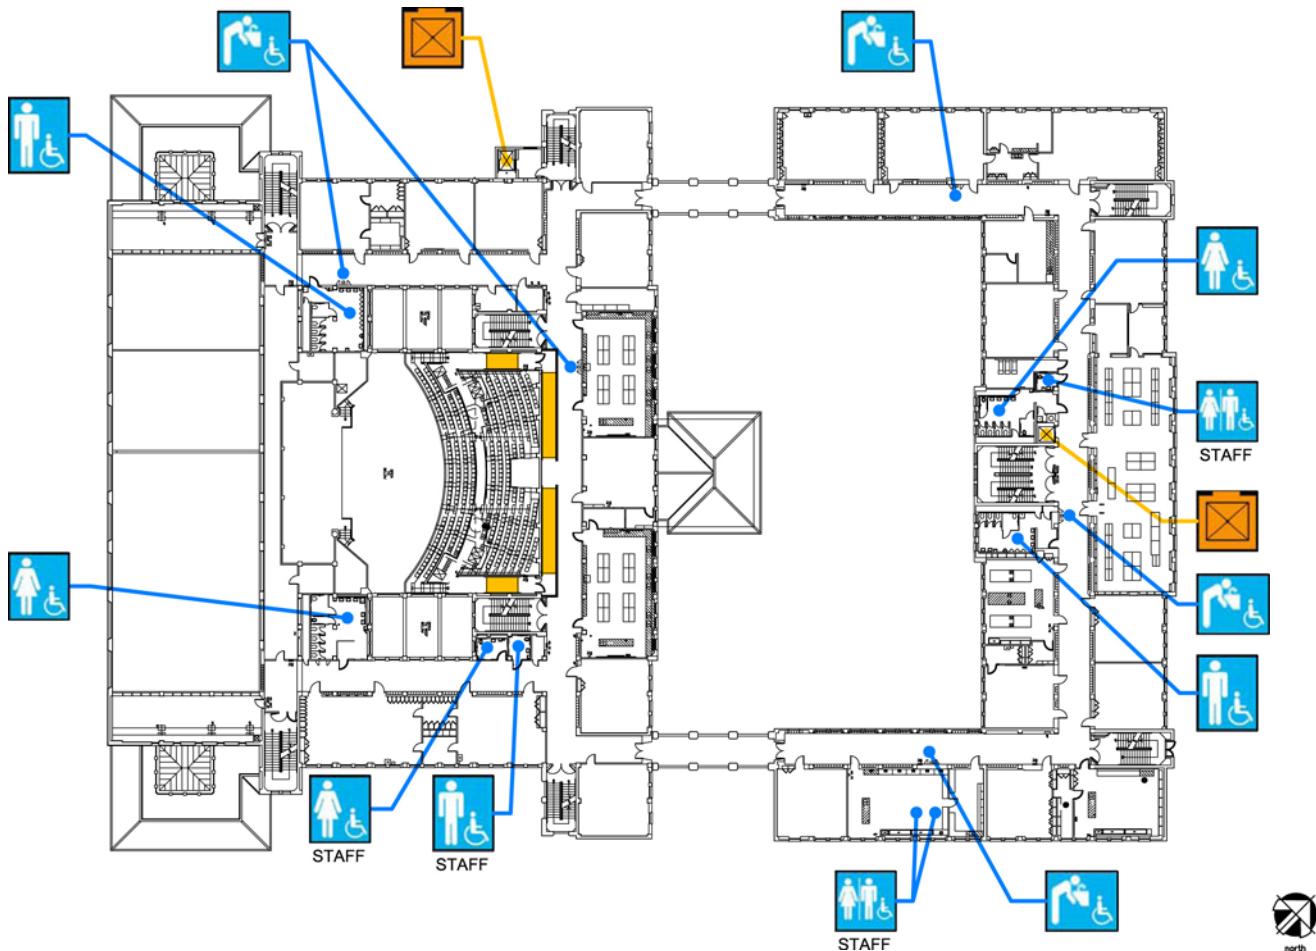

Third Floor Plan

Accessibility		Location
		Ramp In auditorium.
		Men's, Women's, Unisex restroom Staff restrooms across from library and southeast side of auditorium. Student restrooms in classroom wing and on either side of stage.
		Drinking fountain 4 drinking fountain along corridors
		Elevator 1 on northwest side of building and 1 in classroom wing.