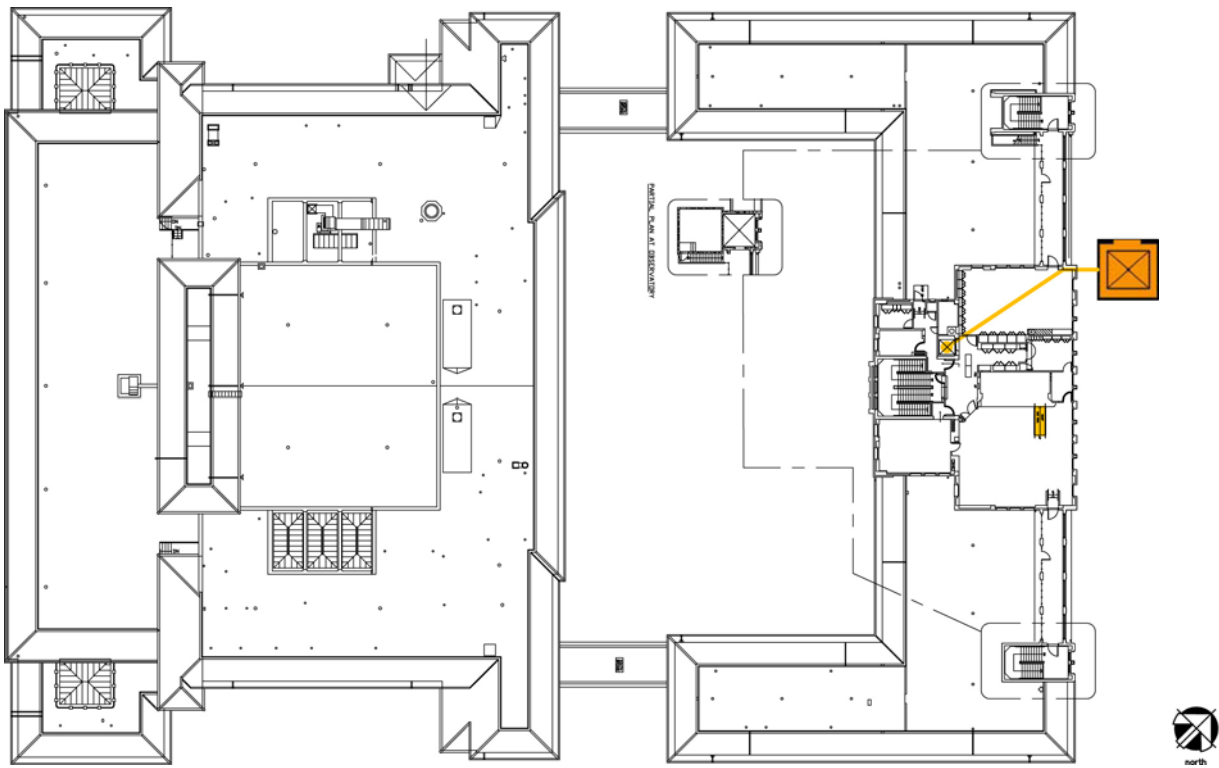

Español

Large Print

First Floor Plan

Accessibility		Location
		Ramp In courtyard and along interior corridors.
		Men's, Women's, Unisex restroom Boys' restroom at northwest side of building, by the elevators. Staff restrooms across from science classroom.
		Drinking fountain 2 drinking fountains along corridors on north side of building
		Elevator 1 on northwest side of building, by stairs and ramps, and 1 in classroom wing.

Second Floor Plan

Accessibility		Location
	Accessible entrance	Southeast side of building in courtyard.
	Ramp	In courtyard and auditorium.
	Men's, Women's, Unisex restroom	Staff restrooms in admin area, and southeast side of auditorium. Student restrooms in classroom wing and on either side of stage.
	Drinking fountain	4 drinking fountain along corridors
	Elevator	1 on northwest side of building and 1 in classroom wing.

Fourth Floor Plan

Accessibility		Location
		Ramp At northwest side of building by the science classrooms.
		Men's, Women's, Unisex restroom Staff restrooms across from classroom on east side and southeast side of science wing. Student restrooms in east wing and on either side of science wing.
		Drinking fountain 4 drinking fountain along corridors
		Elevator 1 on northwest side of building and 1 in classroom wing.

Large Print

Fifth Floor Plan

Accessibility		Location
		Ramp Ramp in music classroom in access platform.
		Elevator In hallway next to stairs, across from the classrooms.