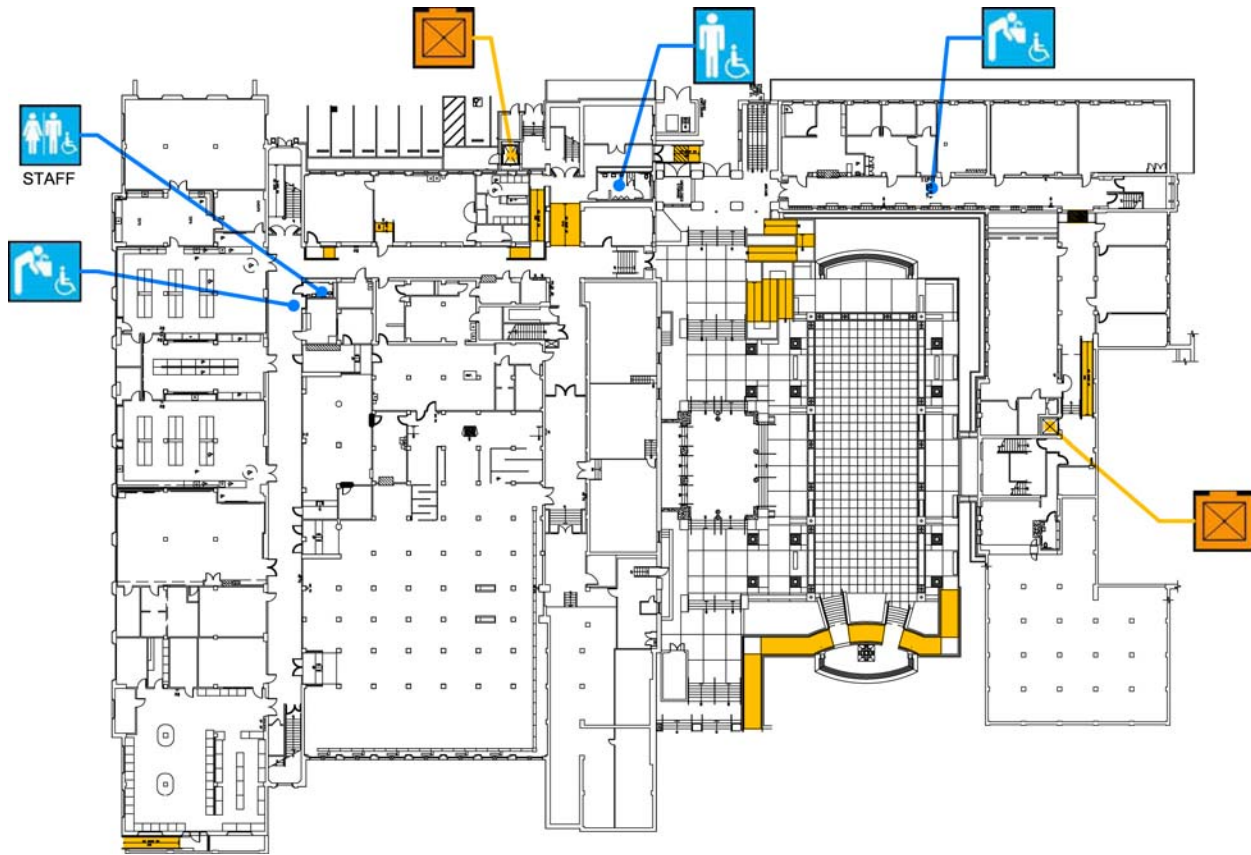

Large Print

Site Plan- Gym/stadium

Accessibility		Location
		Ramp Along the north side of locker room and stadium bleachers.
		Men's, Women's, Unisex restroom Student restrooms under stadium seats by the parking lot.
		Drinking fountain In locker room
		Elevator In lobby of locker room building.

Español

Large Print

First Floor Plan

Accessibility		Location
		Ramp In courtyard and along interior corridors.
		Men's, Women's, Unisex restroom Boys' restroom at northwest side of building, by the elevators. Staff restrooms across from science classroom.
		Drinking fountain 2 drinking fountains along corridors on north side of building
		Elevator 1 on northwest side of building, by stairs and ramps, and 1 in classroom wing.

Second Floor Plan

Accessibility		Location
	Accessible entrance	Southeast side of building in courtyard.
	Ramp	In courtyard and auditorium.
	Men's, Women's, Unisex restroom	Staff restrooms in admin area, and southeast side of auditorium. Student restrooms in classroom wing and on either side of stage.
	Drinking fountain	4 drinking fountain along corridors
	Elevator	1 on northwest side of building and 1 in classroom wing.

Large Print

Fifth Floor Plan

Accessibility		Location
		Ramp Ramp in music classroom in access platform.
		Elevator In hallway next to stairs, across from the classrooms.