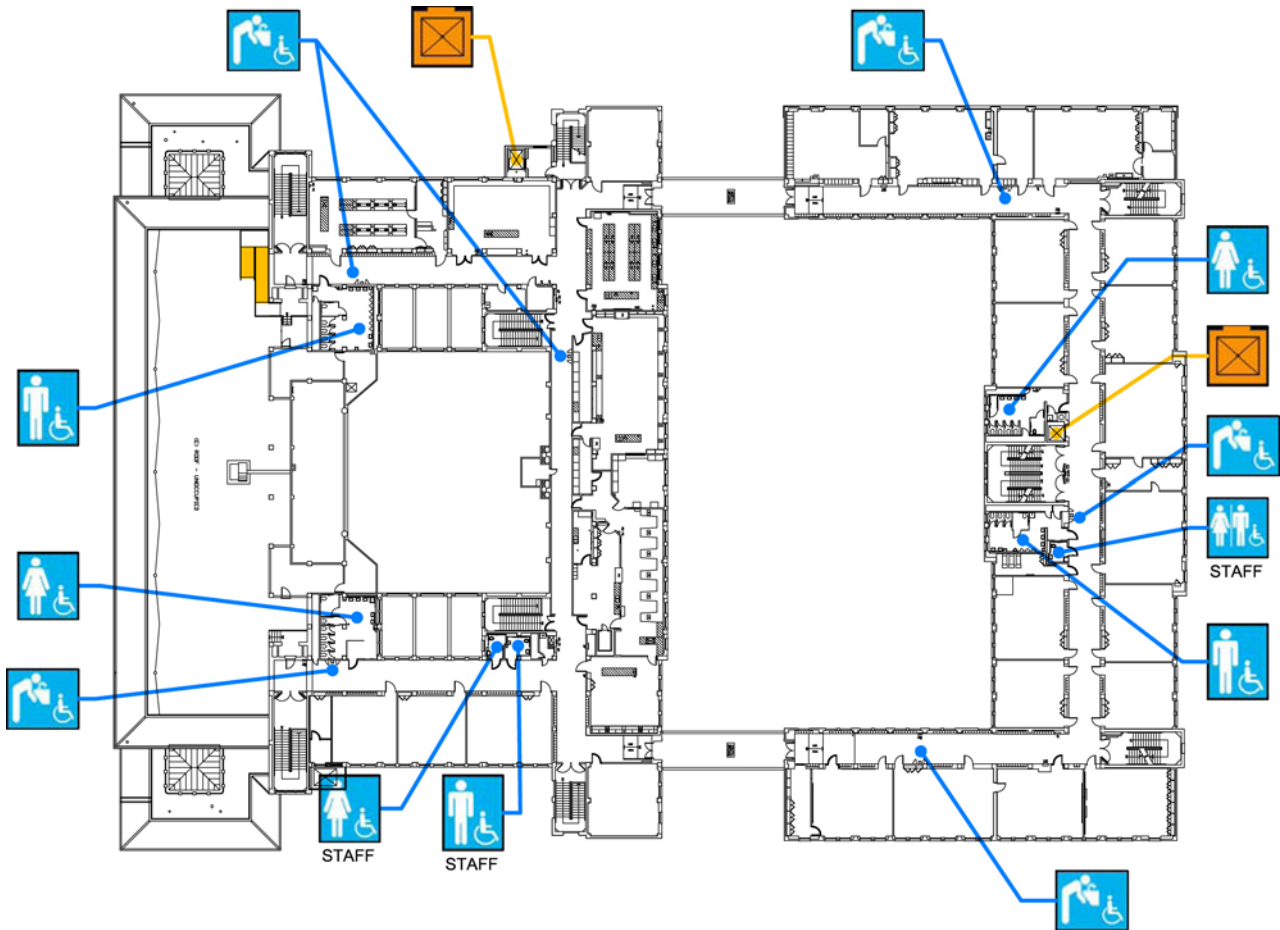

Large Print

Site Plan- Gym/stadium

Accessibility		Location
		Ramp Along the north side of locker room and stadium bleachers.
		Men's, Women's, Unisex restroom Student restrooms under stadium seats by the parking lot.
		Drinking fountain In locker room
		Elevator In lobby of locker room building.

Español

Large Print

First Floor Plan

Accessibility		Location
		Ramp In courtyard and along interior corridors.
		Men's, Women's, Unisex restroom Boys' restroom at northwest side of building, by the elevators. Staff restrooms across from science classroom.
		Drinking fountain 2 drinking fountains along corridors on north side of building
		Elevator 1 on northwest side of building, by stairs and ramps, and 1 in classroom wing.

Second Floor Plan

Accessibility		Location
	Accessible entrance	Southeast side of building in courtyard.
	Ramp	In courtyard and auditorium.
	Men's, Women's, Unisex restroom	Staff restrooms in admin area, and southeast side of auditorium. Student restrooms in classroom wing and on either side of stage.
	Drinking fountain	4 drinking fountain along corridors
	Elevator	1 on northwest side of building and 1 in classroom wing.

Fourth Floor Plan

Accessibility		Location
		Ramp At northwest side of building by the science classrooms.
		Men's, Women's, Unisex restroom Staff restrooms across from classroom on east side and southeast side of science wing. Student restrooms in east wing and on either side of science wing.
		Drinking fountain 4 drinking fountain along corridors
		Elevator 1 on northwest side of building and 1 in classroom wing.