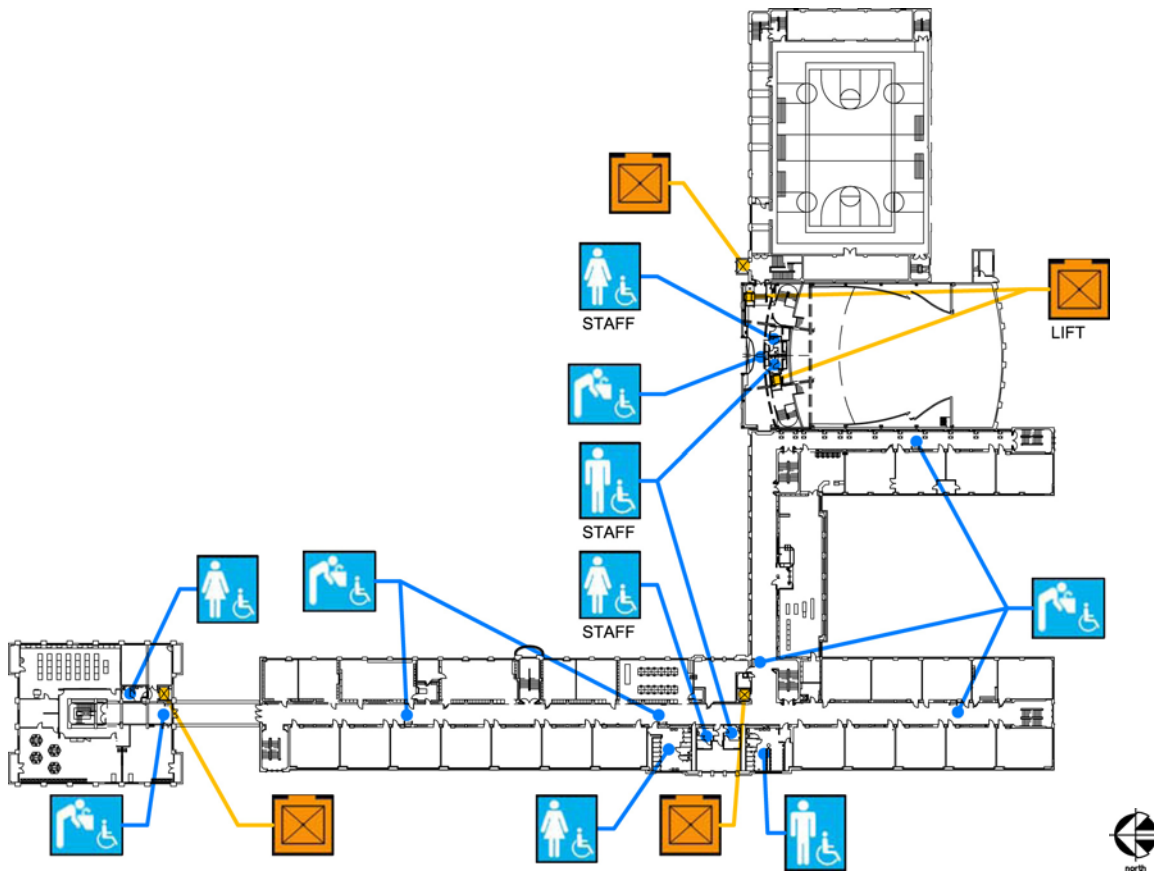

George Washington High School

600 32nd Avenue
San Francisco, CA 94121
[Map](#) [Public transit](#)
Tel: (415) 750-8400
Fax: (415) 750-8417

ALTERNATE
FORMAT:

中語

Español

Large Print

First Floor Plan

Accessibility		Location
	 Ramp	4 ramps in main building. 2 in stairwells to exit doors. 1 on exterior on main lobby to stadium. 1 from corridor to stage.
	Men's, Women's, Unisex restroom	Staff and student restrooms off of main lobby. Student restrooms also in locker rooms and auditorium. Boy's restroom in shop building.
	Drinking fountain	Several drinking fountains throughout school along corridors and in locker rooms.
	Elevator	4 throughout the classroom buildings.

George Washington High School

600 32nd Avenue
 San Francisco, CA 94121
[Map](#) [Public transit](#)
 Tel: (415) 750-8400
 Fax: (415) 750-8417

**ALTERNATE
 FORMAT:**

中語

Español

Large Print

Second Floor Plan

Accessibility		Location
	Men's, Women's, Unisex restroom	Staff and student restrooms in center of classroom wing. Staff restrooms also available by auditorium.
	Drinking fountain	Several drinking fountains throughout school along corridors and in locker rooms.
	Elevator	4 throughout the classroom buildings. Chairlift at auditorium.

George Washington High School

600 32nd Avenue
 San Francisco, CA 94121
[Map](#) [Public transit](#)
 Tel: (415) 750-8400
 Fax: (415) 750-8417

ALTERNATE FORMAT:
中語
Español
Large Print

Third Floor Plan

Accessibility		Location
	Men's, Women's, Unisex restroom	Staff and student restrooms in center of classroom wing.
	Drinking fountain	Several drinking fountains throughout school along corridors and in locker rooms.
	Elevator	Elevator in classroom wing. Chairlift at auditorium.