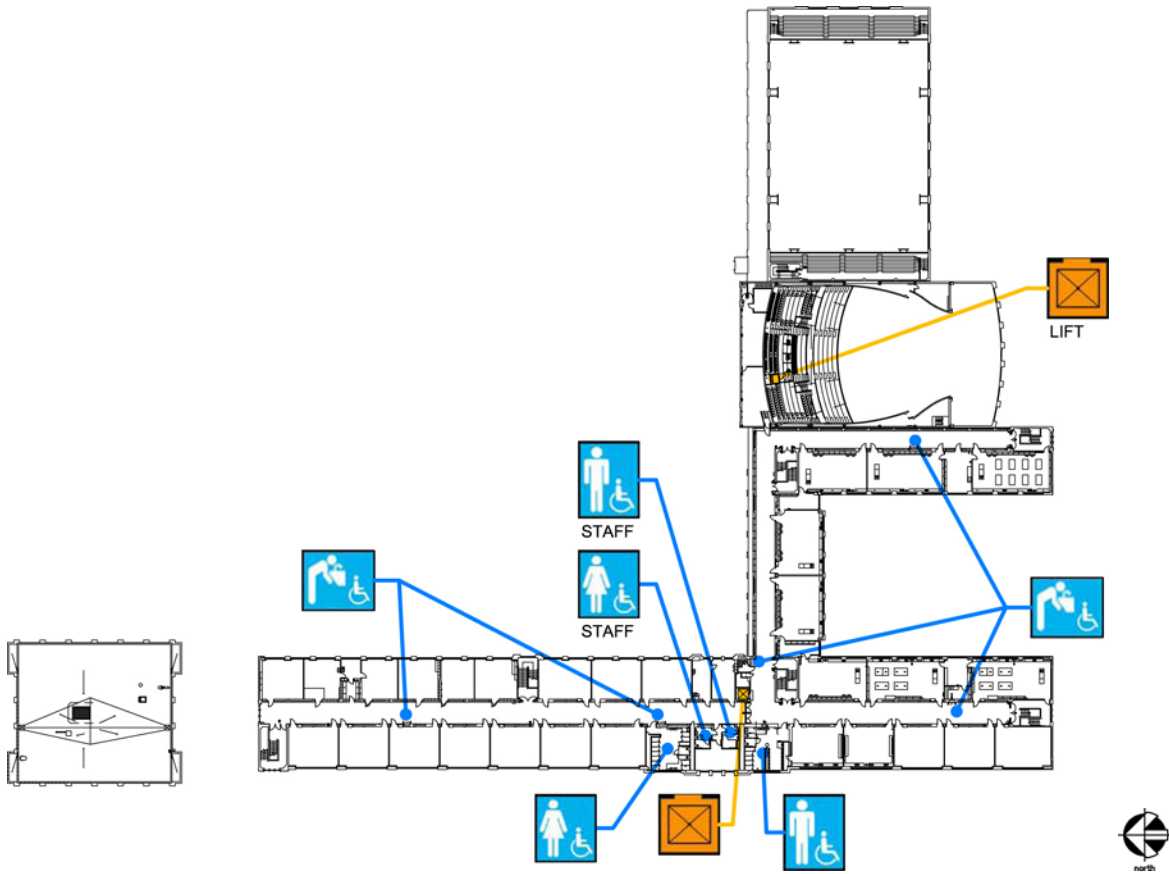

George Washington High School

600 32nd Avenue
San Francisco, CA 94121
[Map](#) [Public transit](#)
Tel: (415) 750-8400
Fax: (415) 750-8417

ALTERNATE FORMAT:
中語
Español
Large Print

Third Floor Plan

Accessibility		Location
	Men's, Women's, Unisex restroom	Staff and student restrooms in center of classroom wing.
	Drinking fountain	Several drinking fountains throughout school along corridors and in locker rooms.
	Elevator	Elevator in classroom wing. Chairlift at auditorium.