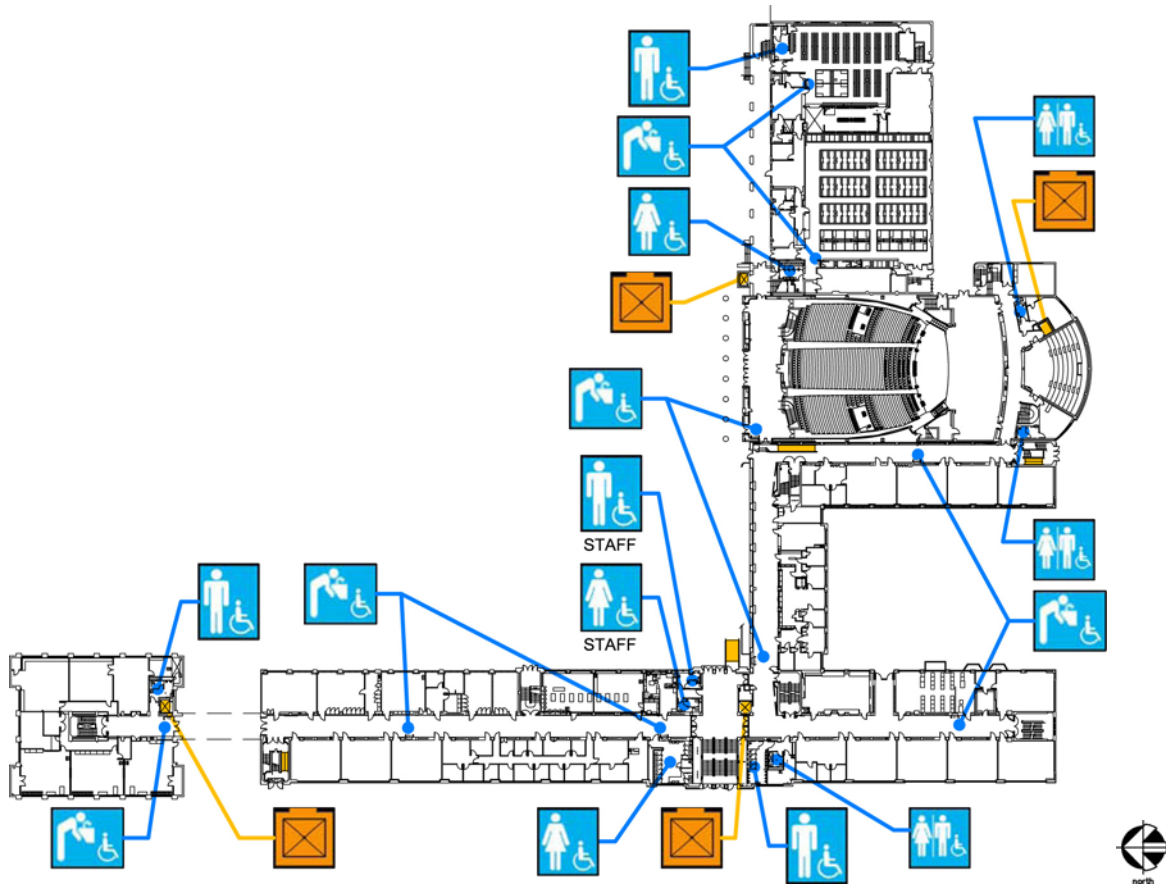

George Washington High School

600 32nd Avenue
 San Francisco, CA 94121
[Map](#) [Public transit](#)
 Tel: (415) 750-8400
 Fax: (415) 750-8417

ALTERNATE
 FORMAT:

中語

Español

Large Print

Basement Floor Plan

Accessibility		Location
		Accessible entrance West side of main building from 32nd Street.
		Ramp Ramp in entry lobby of main building to corridor and elevator
		Men's, Women's, Unisex restroom Student and staff restrooms in cafeteria, and at lower level of stadium bleachers.
		Drinking fountain One in each building, along the corridor in classroom buildings, and outside of restrooms at the stadium.
		Elevator One in each building and multiple ones at stadium.

George Washington High School

600 32nd Avenue
San Francisco, CA 94121
[Map](#) [Public transit](#)
Tel: (415) 750-8400
Fax: (415) 750-8417

ALTERNATE
FORMAT:

中語

Español

Large Print

First Floor Plan

Accessibility		Location
	 Ramp	4 ramps in main building. 2 in stairwells to exit doors. 1 on exterior on main lobby to stadium. 1 from corridor to stage.
	Men's, Women's, Unisex restroom	Staff and student restrooms off of main lobby. Student restrooms also in locker rooms and auditorium. Boy's restroom in shop building.
	Drinking fountain	Several drinking fountains throughout school along corridors and in locker rooms.
	Elevator	4 throughout the classroom buildings.

George Washington High School

600 32nd Avenue
 San Francisco, CA 94121
[Map](#) [Public transit](#)
 Tel: (415) 750-8400
 Fax: (415) 750-8417

**ALTERNATE
 FORMAT:**

中語

Español

Large Print

Second Floor Plan

Accessibility		Location
	Men's, Women's, Unisex restroom	Staff and student restrooms in center of classroom wing. Staff restrooms also available by auditorium.
	Drinking fountain	Several drinking fountains throughout school along corridors and in locker rooms.
	Elevator	4 throughout the classroom buildings. Chairlift at auditorium.