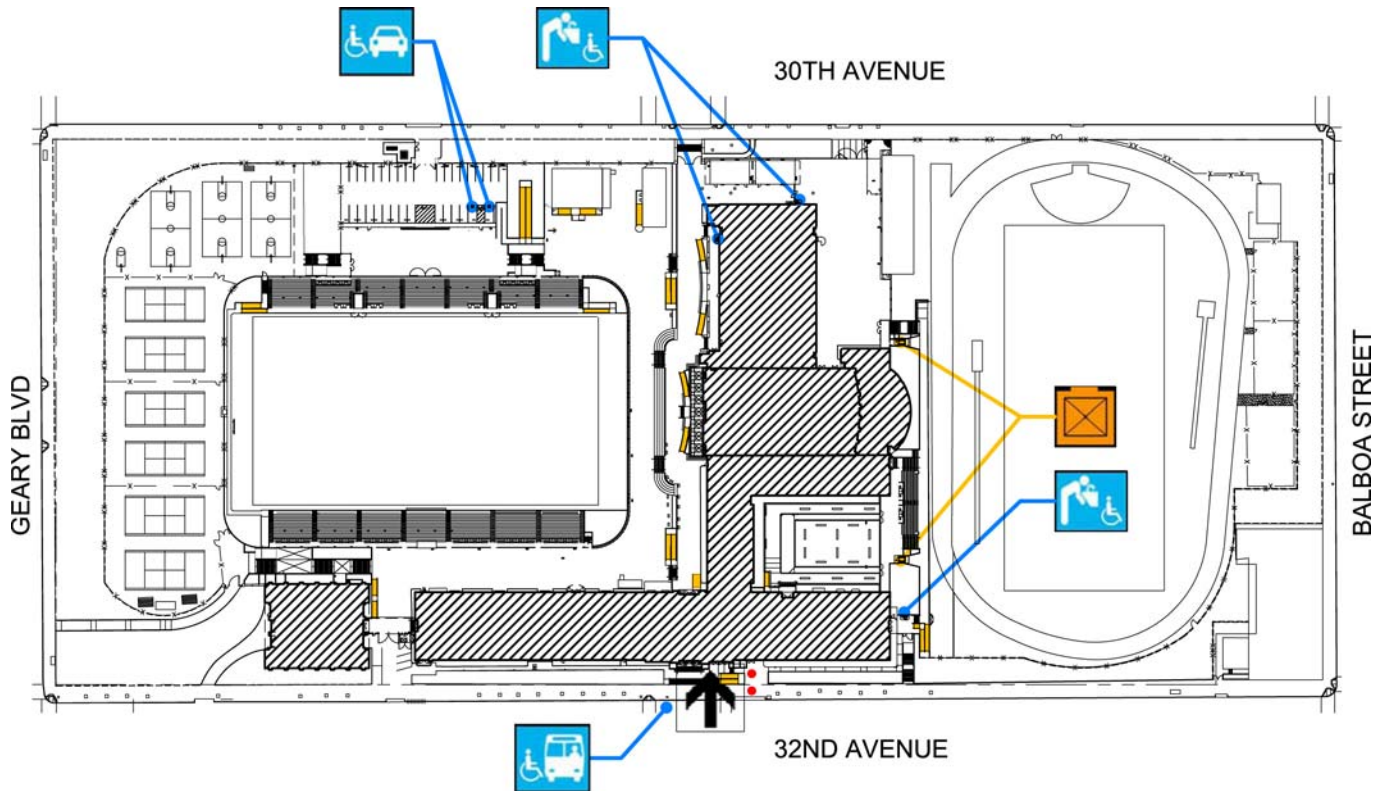

George Washington High School

600 32nd Avenue
 San Francisco, CA 94121
[Map](#) [Public transit](#)
 Tel: (415) 750-8400
 Fax: (415) 750-8417

ALTERNATE
 FORMAT:

中語

Español

Large Print

Site Plan

Accessibility		Location
.....	Access path of travel	From 32 nd Street, along ramp at front entrance to basement floor.
	Accessible parking space	In parking lot off of 30 th Avenue.
	Accessible passenger loading zone	On 32nd Street
	Accessible entrance	From 32 nd Street, along ramp at front entrance
	Ramp	Several ramps throughout campus for access to all buildings, fields, and stadium.
	Drinking fountain	3 drinking fountains along exterior of main building
	Elevator	2 elevators on south side of main building.

George Washington High School

600 32nd Avenue
 San Francisco, CA 94121
[Map](#) [Public transit](#)
 Tel: (415) 750-8400
 Fax: (415) 750-8417

ALTERNATE
 FORMAT:

中語

Español

Large Print

Basement Floor Plan

Accessibility		Location
		Accessible entrance West side of main building from 32nd Street.
		Ramp Ramp in entry lobby of main building to corridor and elevator
		Men's, Women's, Unisex restroom Student and staff restrooms in cafeteria, and at lower level of stadium bleachers.
		Drinking fountain One in each building, along the corridor in classroom buildings, and outside of restrooms at the stadium.
		Elevator One in each building and multiple ones at stadium.