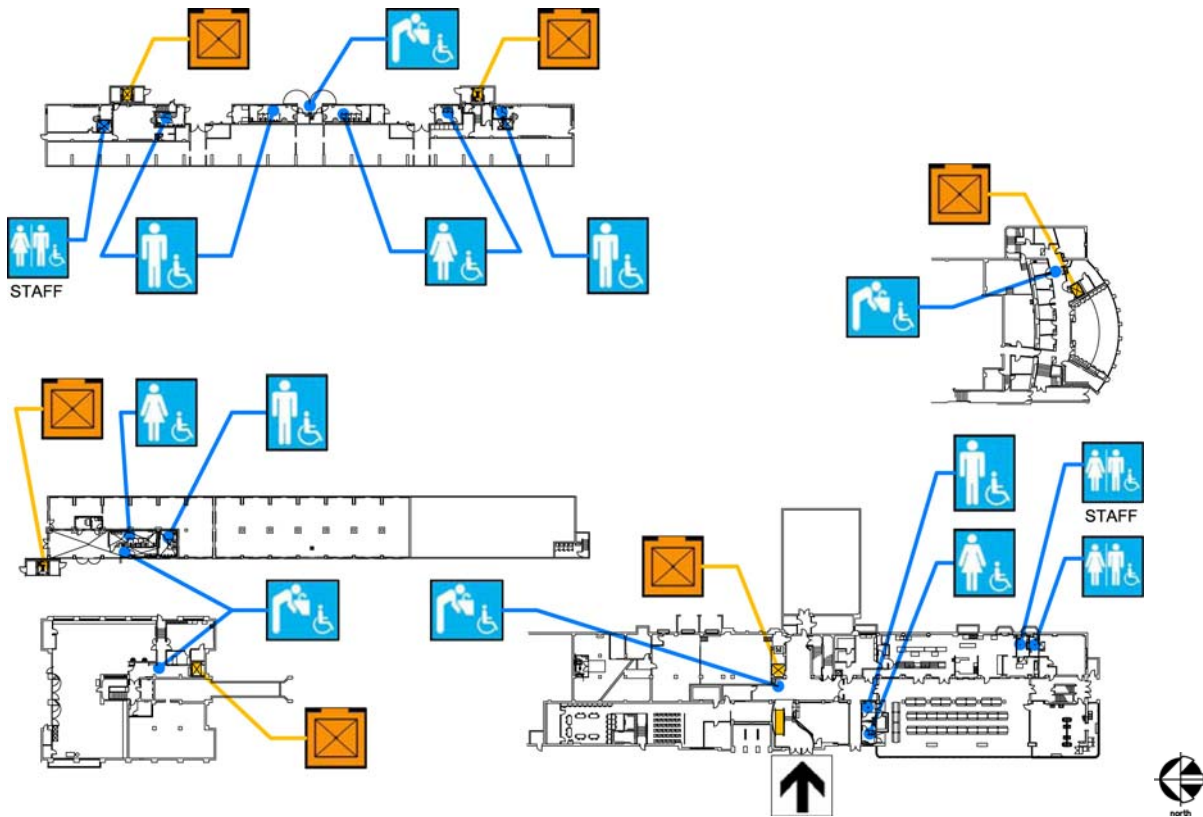

George Washington High School

600 32nd Avenue
 San Francisco, CA 94121
[Map](#) [Public transit](#)
 Tel: (415) 750-8400
 Fax: (415) 750-8417

ALTERNATE
 FORMAT:

中語

Español

Large Print

Basement Floor Plan

Accessibility		Location
		Accessible entrance West side of main building from 32nd Street.
		Ramp Ramp in entry lobby of main building to corridor and elevator
		Men's, Women's, Unisex restroom Student and staff restrooms in cafeteria, and at lower level of stadium bleachers.
		Drinking fountain One in each building, along the corridor in classroom buildings, and outside of restrooms at the stadium.
		Elevator One in each building and multiple ones at stadium.

George Washington High School

600 32nd Avenue
San Francisco, CA 94121
[Map](#) [Public transit](#)
Tel: (415) 750-8400
Fax: (415) 750-8417

ALTERNATE
FORMAT:

中語

Español

Large Print

First Floor Plan

Accessibility		Location
	 Ramp	4 ramps in main building. 2 in stairwells to exit doors. 1 on exterior on main lobby to stadium. 1 from corridor to stage.
	Men's, Women's, Unisex restroom	Staff and student restrooms off of main lobby. Student restrooms also in locker rooms and auditorium. Boy's restroom in shop building.
	Drinking fountain	Several drinking fountains throughout school along corridors and in locker rooms.
	Elevator	4 throughout the classroom buildings.