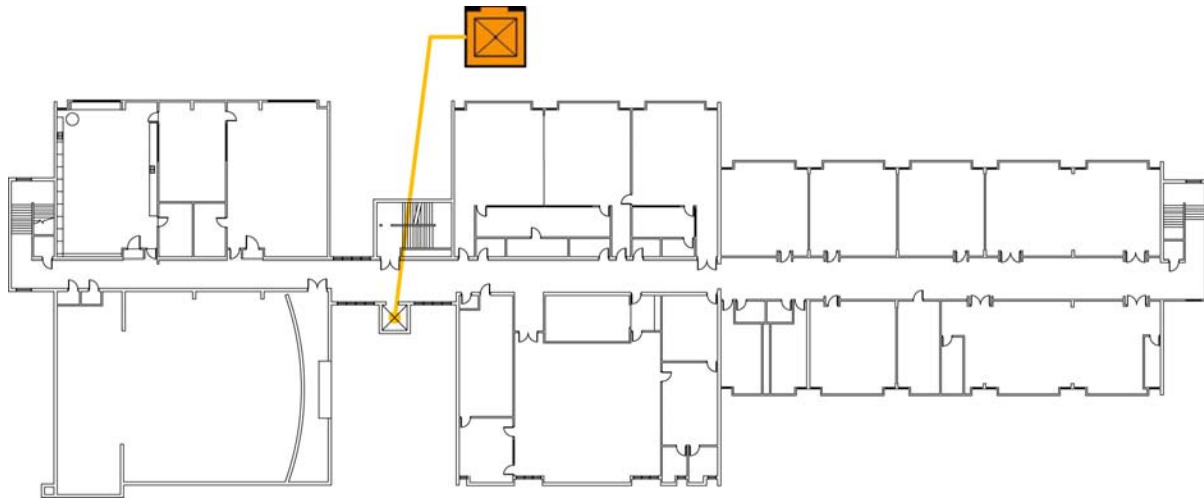

Third Floor Plan

Accessibility	Location	
	Elevator	Along corridor, across from center stairs.