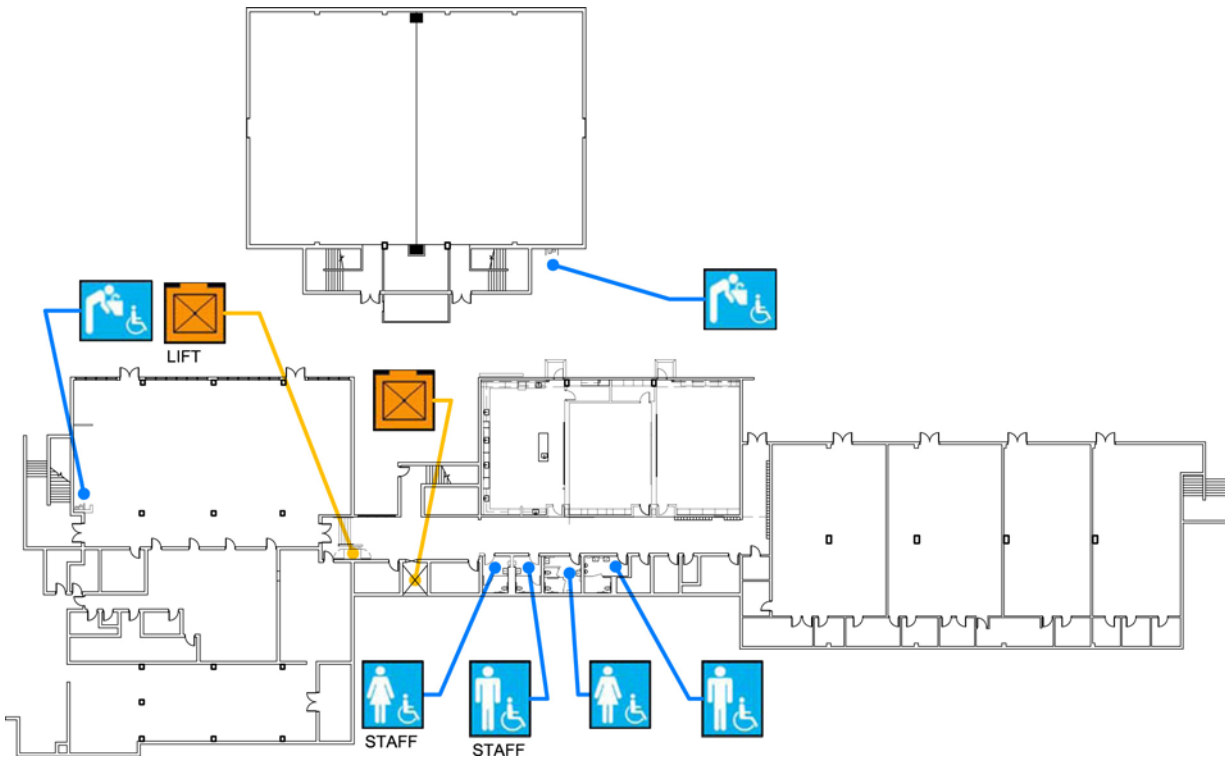

International Studies Academy

655 De Haro Street
 San Francisco, CA 94107
[Map](#) [Public transit](#)
 Tel: (415) 695-5866
 Fax: (415) 695-5864

ALTERNATE
 FORMAT:

中語

Español

Large Print

First Floor Plan

| Accessibility | | Location |
|---|---------------------------------|---|
|  | Men's, Women's, Unisex restroom | Student and staff restroom along classroom corridor. |
|  | Drinking fountain | 1 in cafeteria and 1 on southwest corner of gym building. |
|  | Elevator | Elevator in north end of classroom corridor across from stairs. Chairlift north of elevator to cafeteria. |

Second Floor Plan

| Accessibility | | Location |
|---|---------------------------------|--|
|  | Accessible entrance | On southwest corner of main building. |
|  | Men's, Women's, Unisex restroom | Student restrooms along classroom corridor. |
|  | Drinking fountain | Along corridor outside student restrooms. |
|  | Elevator | In main lobby, between main office and auditorium. |