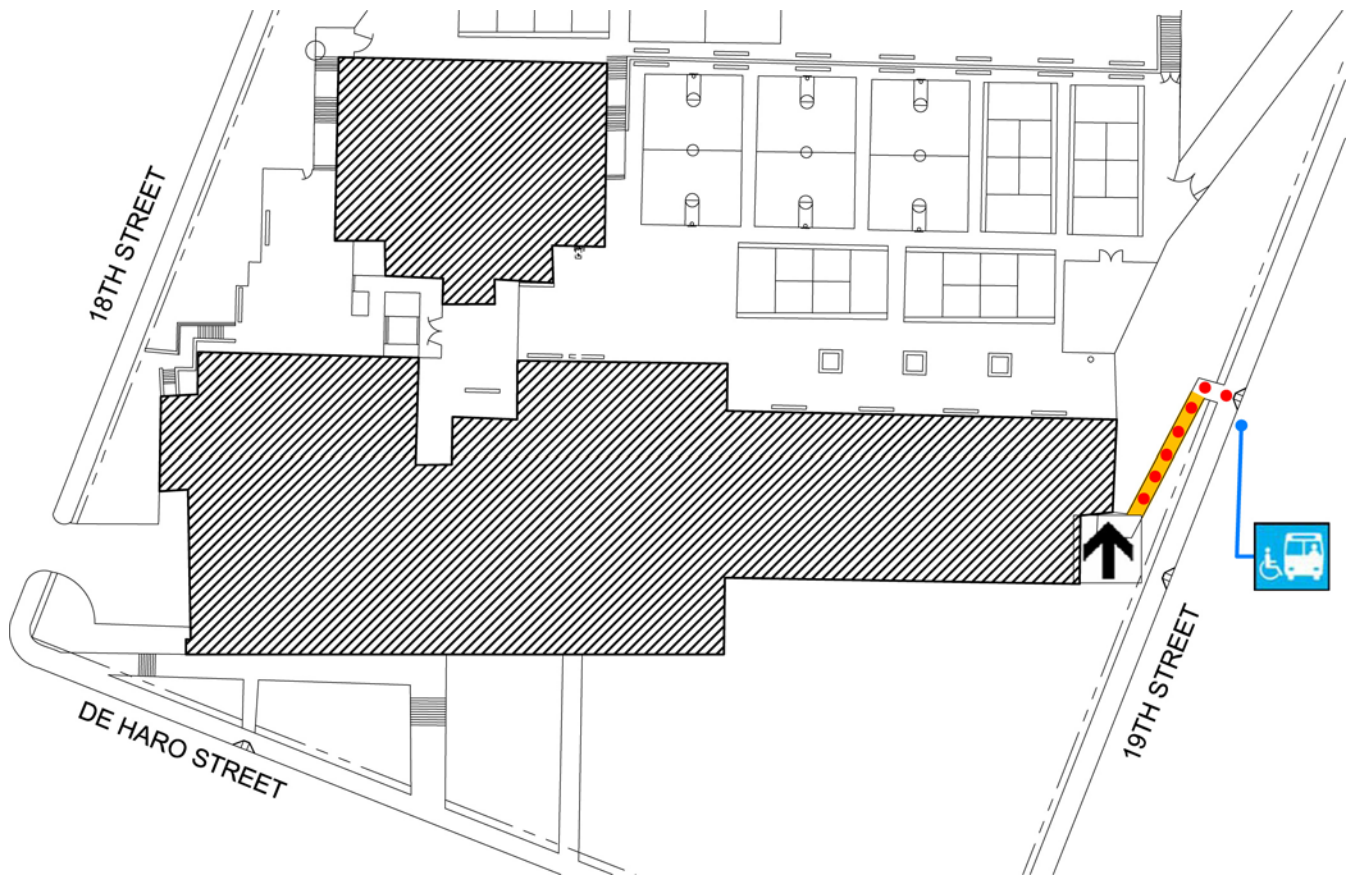

International Studies Academy

655 De Haro Street
 San Francisco, CA 94107
[Map](#) [Public transit](#)
 Tel: (415) 695-5866
 Fax: (415) 695-5864

ALTERNATE
 FORMAT:

中語

Español

Large Print

Site Plan

| Accessibility | | Location |
|---|-----------------------------------|--|
|  | Access path of travel | On 18th Street, along ramp to accessible entrance. |
|  | Accessible passenger loading zone | On 18th Street |
|  | Accessible entrance | On 18th Street, along ramp to accessible entrance. |
|  | Ramp | On 18th Street |
| | | |

International Studies Academy

655 De Haro Street
 San Francisco, CA 94107
[Map](#) [Public transit](#)
 Tel: (415) 695-5866
 Fax: (415) 695-5864

ALTERNATE
 FORMAT:

中語

Español

Large Print

First Floor Plan

| Accessibility | | Location |
|---|---------------------------------|---|
|  | Men's, Women's, Unisex restroom | Student and staff restroom along classroom corridor. |
|  | Drinking fountain | 1 in cafeteria and 1 on southwest corner of gym building. |
|  | Elevator | Elevator in north end of classroom corridor across from stairs. Chairlift north of elevator to cafeteria. |

Second Floor Plan

| Accessibility | | Location |
|---|---------------------------------|--|
|  | Accessible entrance | On southwest corner of main building. |
|  | Men's, Women's, Unisex restroom | Student restrooms along classroom corridor. |
|  | Drinking fountain | Along corridor outside student restrooms. |
|  | Elevator | In main lobby, between main office and auditorium. |

Third Floor Plan

| Accessibility | Location | |
|---------------|----------|--|
| | Elevator | Along corridor, across from center stairs. |