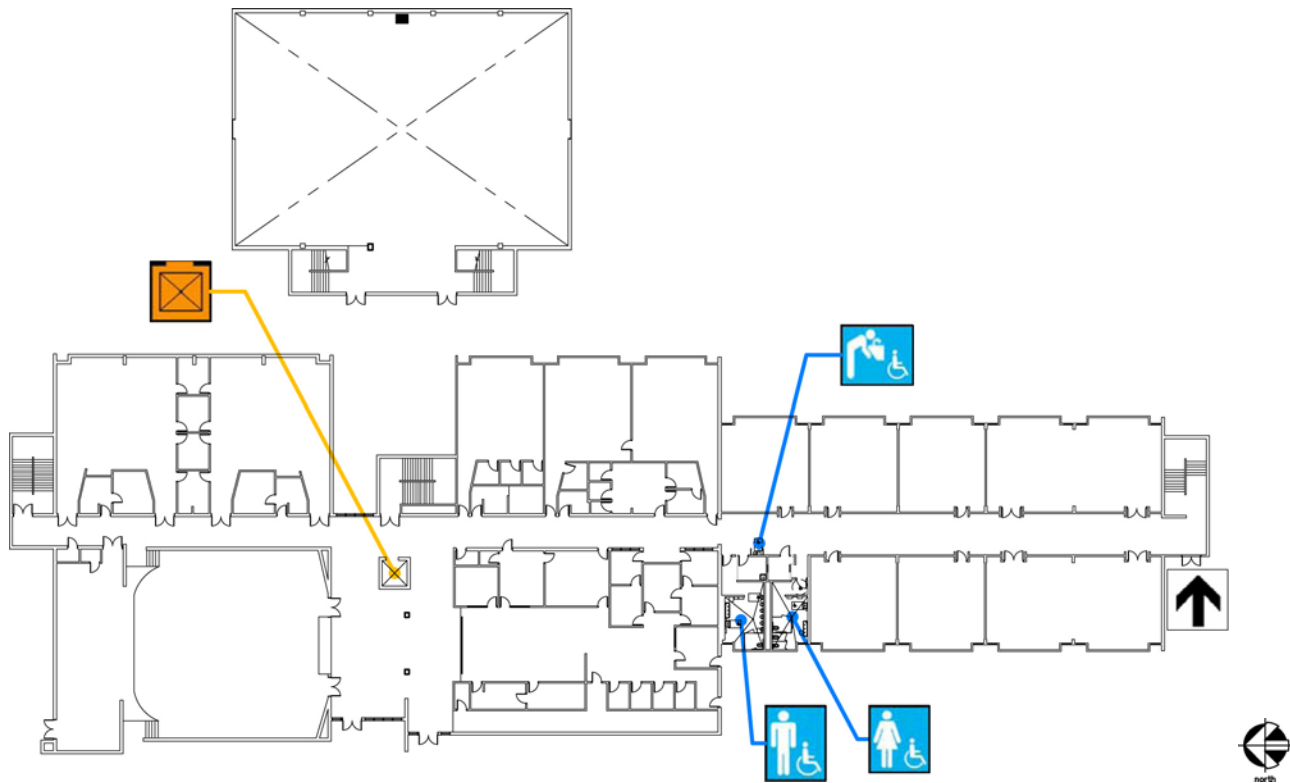

International Studies Academy

655 De Haro Street
 San Francisco, CA 94107
[Map](#) [Public transit](#)
 Tel: (415) 695-5866
 Fax: (415) 695-5864

ALTERNATE
 FORMAT:

中語

Español

Large Print

First Floor Plan

| Accessibility | | Location |
|---|---------------------------------|---|
|  | Men's, Women's, Unisex restroom | Student and staff restroom along classroom corridor. |
|  | Drinking fountain | 1 in cafeteria and 1 on southwest corner of gym building. |
|  | Elevator | Elevator in north end of classroom corridor across from stairs. Chairlift north of elevator to cafeteria. |

Second Floor Plan

| Accessibility | | Location |
|---|---------------------------------|--|
|  | Accessible entrance | On southwest corner of main building. |
|  | Men's, Women's, Unisex restroom | Student restrooms along classroom corridor. |
|  | Drinking fountain | Along corridor outside student restrooms. |
|  | Elevator | In main lobby, between main office and auditorium. |