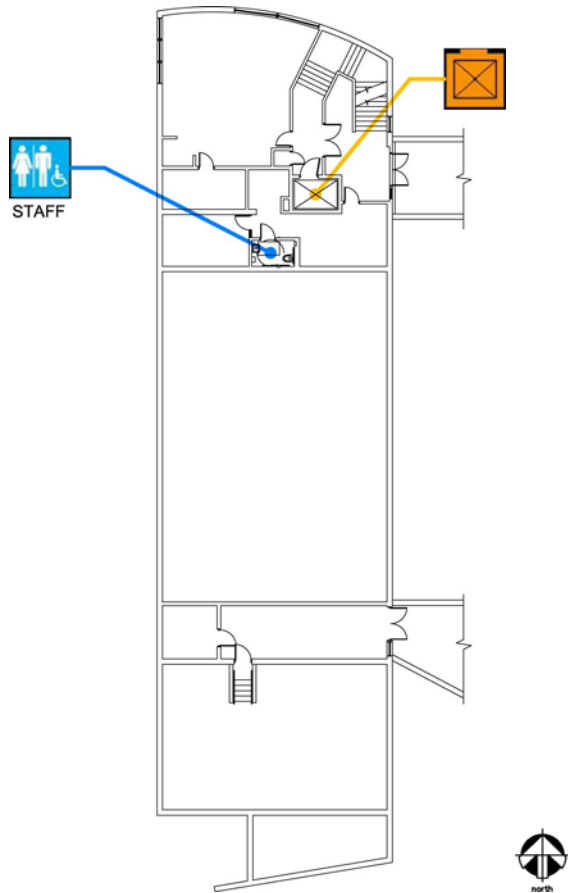

Rooftop Mayeda Campus

500 Corbett Street
 San Francisco, CA 94131
[Map](#) [Public transit](#)
 Tel: (415)522-6757
 Fax: (415)522-6763

ALTERNATE
 FORMAT:

Español

Large Print

First Floor Plan

Accessibility		Location
	Accessible entrance	Northeast corner of building.
	Men's, Women's, Unisex restroom	Student restrooms between lobby and multipurpose room. Staff restroom in office area.
	Drinking fountain	Outside along the east side of building, see site plan.
	Elevator	South end of lobby.

Rooftop Mayeda Campus

500 Corbett Street
 San Francisco, CA 94131
[Map](#) [Public transit](#)
 Tel: (415)522-6757
 Fax: (415)522-6763

ALTERNATE
 FORMAT:

Español

Large Print

Mezzanine Floor Plan

Accessibility		Location
	Unisex restroom	Staff restroom in office, behind elevator.
	Elevator	South of the stairs.