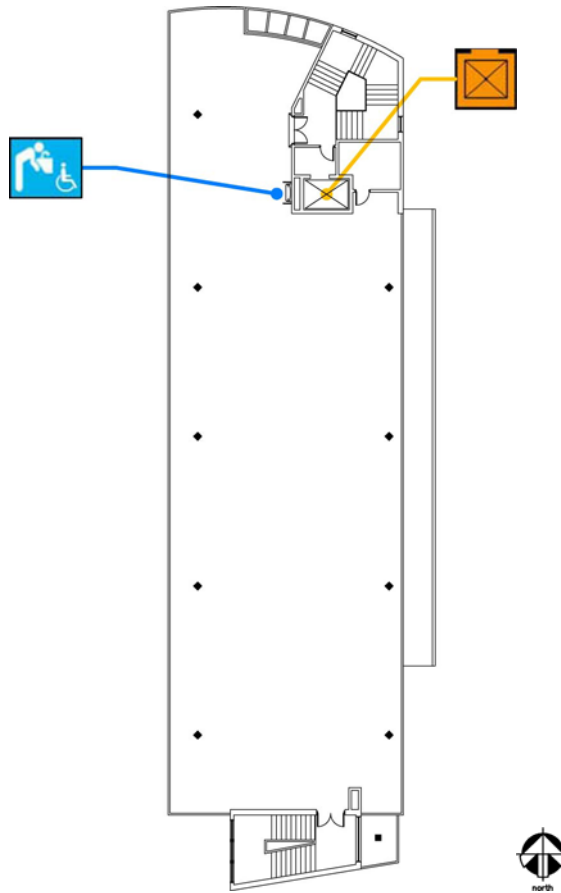

Rooftop Mayeda Campus

500 Corbett Street
San Francisco, CA 94131
[Map](#) [Public transit](#)
Tel: (415)522-6757
Fax: (415)522-6763

ALTERNATE
FORMAT:

Español

Large Print

Second Floor Plan

Accessibility		Location
	Girls' restroom	Girls' student restroom at northwest end of hallway. No boys' restroom on this floor, use the ones on 1st and 3rd floor.
	Elevator	North end of hallway, across from stairs.

Rooftop Mayeda Campus

500 Corbett Street
 San Francisco, CA 94131
[Map](#) [Public transit](#)
 Tel: (415)522-6757
 Fax: (415)522-6763

ALTERNATE
 FORMAT:

Español

Large Print

Third Floor Plan

Accessibility		Location
	Boys' restroom	Boys' student restroom at northwest end of hallway. No Girls' restroom on this floor, use the ones on 1st and 2nd floor.
	Elevator	North end of hallway, across from stairs.

Rooftop Mayeda Campus

500 Corbett Street
 San Francisco, CA 94131
[Map](#) [Public transit](#)
 Tel: (415)522-6757
 Fax: (415)522-6763

ALTERNATE FORMAT:
Español
Large Print

Fourth Floor Plan

Accessibility		Location
	Drinking fountain	Outside on roof deck.
	Elevator	North end of building, across from stairs.