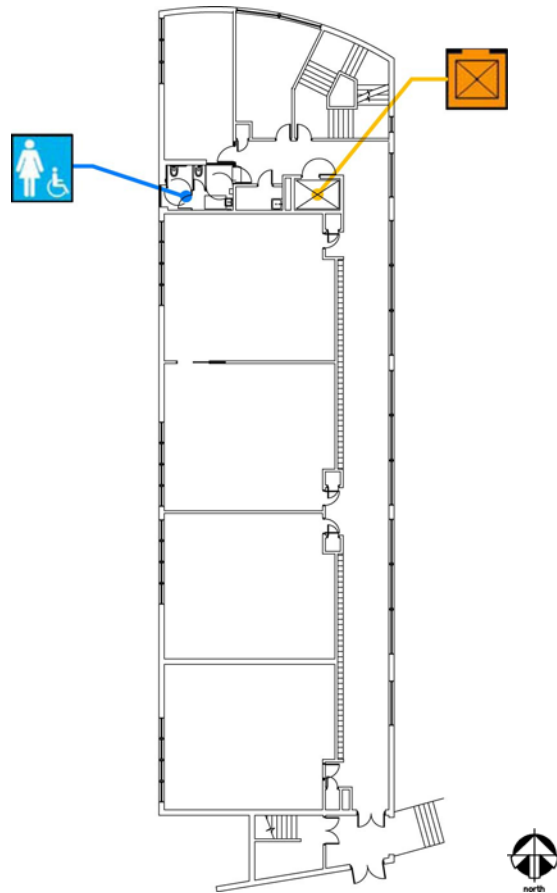

Rooftop Mayeda Campus

500 Corbett Street
 San Francisco, CA 94131
[Map](#) [Public transit](#)
 Tel: (415)522-6757
 Fax: (415)522-6763

ALTERNATE
 FORMAT:

Español

Large Print

Mezzanine Floor Plan

Accessibility		Location
	Unisex restroom	Staff restroom in office, behind elevator.
	Elevator	South of the stairs.

Rooftop Mayeda Campus

500 Corbett Street
San Francisco, CA 94131
[Map](#) [Public transit](#)
Tel: (415)522-6757
Fax: (415)522-6763

ALTERNATE
FORMAT:

Español

Large Print

Second Floor Plan

Accessibility		Location
	Girls' restroom	Girls' student restroom at northwest end of hallway. No boys' restroom on this floor, use the ones on 1st and 3rd floor.
	Elevator	North end of hallway, across from stairs.