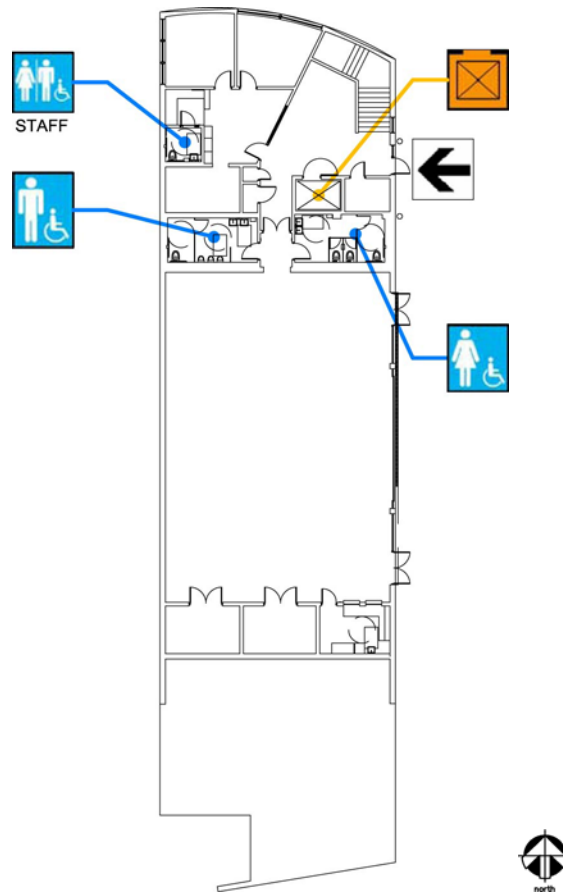

Rooftop Mayeda Campus

500 Corbett Street
 San Francisco, CA 94131
[Map](#) [Public transit](#)
 Tel: (415)522-6757
 Fax: (415)522-6763

ALTERNATE
 FORMAT:

Español

Large Print

Site Plan

Accessibility		Location
	Access path of travel	From northwest end of Corbett Ave, to front entrance
	Accessible parking space	No accessible parking.
	Accessible passenger loading zone	Along Corbett Avenue.
	Accessible entrance	Along Corbett Avenue, northeast corner of building.
	Drinking fountain	Outside along the east side of building.

Rooftop Mayeda Campus

500 Corbett Street
 San Francisco, CA 94131
[Map](#) [Public transit](#)
 Tel: (415)522-6757
 Fax: (415)522-6763

ALTERNATE
 FORMAT:

Español

Large Print

First Floor Plan

Accessibility		Location
	Accessible entrance	Northeast corner of building.
	Men's, Women's, Unisex restroom	Student restrooms between lobby and multipurpose room. Staff restroom in office area.
	Drinking fountain	Outside along the east side of building, see site plan.
	Elevator	South end of lobby.

Rooftop Mayeda Campus

500 Corbett Street
 San Francisco, CA 94131
[Map](#) [Public transit](#)
 Tel: (415)522-6757
 Fax: (415)522-6763

ALTERNATE
 FORMAT:

Español

Large Print

Mezzanine Floor Plan

Accessibility		Location
	Unisex restroom	Staff restroom in office, behind elevator.
	Elevator	South of the stairs.