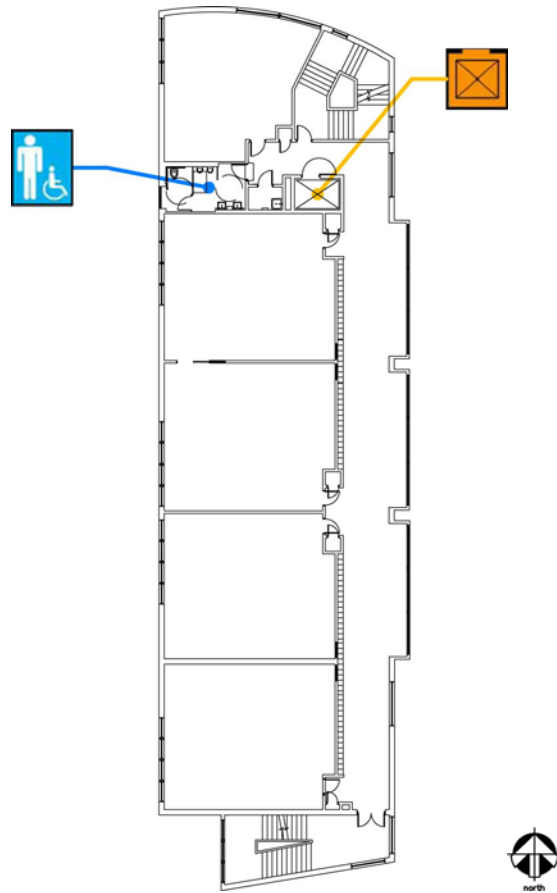

Rooftop Mayeda Campus

500 Corbett Street
San Francisco, CA 94131
[Map](#) [Public transit](#)
Tel: (415)522-6757
Fax: (415)522-6763

ALTERNATE
FORMAT:

Español

Large Print

Second Floor Plan

Accessibility		Location
	Girls' restroom	Girls' student restroom at northwest end of hallway. No boys' restroom on this floor, use the ones on 1st and 3rd floor.
	Elevator	North end of hallway, across from stairs.

Rooftop Mayeda Campus

500 Corbett Street
 San Francisco, CA 94131
[Map](#) [Public transit](#)
 Tel: (415)522-6757
 Fax: (415)522-6763

ALTERNATE
 FORMAT:

Español

Large Print

Third Floor Plan

Accessibility		Location
	Boys' restroom	Boys' student restroom at northwest end of hallway. No Girls' restroom on this floor, use the ones on 1st and 2nd floor.
	Elevator	North end of hallway, across from stairs.