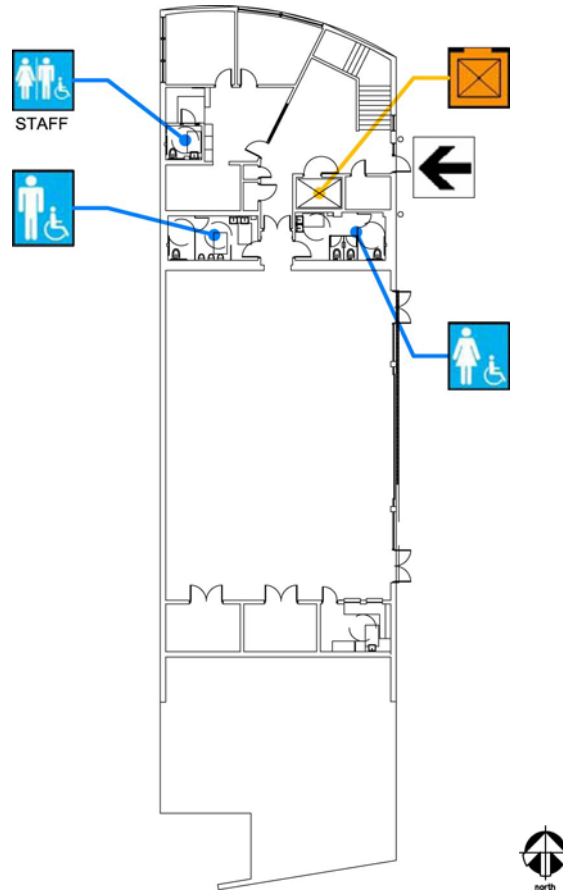

Rooftop Mayeda Campus

500 Corbett Street
San Francisco, CA 94131
[Map](#) [Public transit](#)
Tel: (415)522-6757
Fax: (415)522-6763

ALTERNATE
FORMAT:

Español

Large Print

→		
♿ ♿ ♿ ♿		
♿		( )
☒