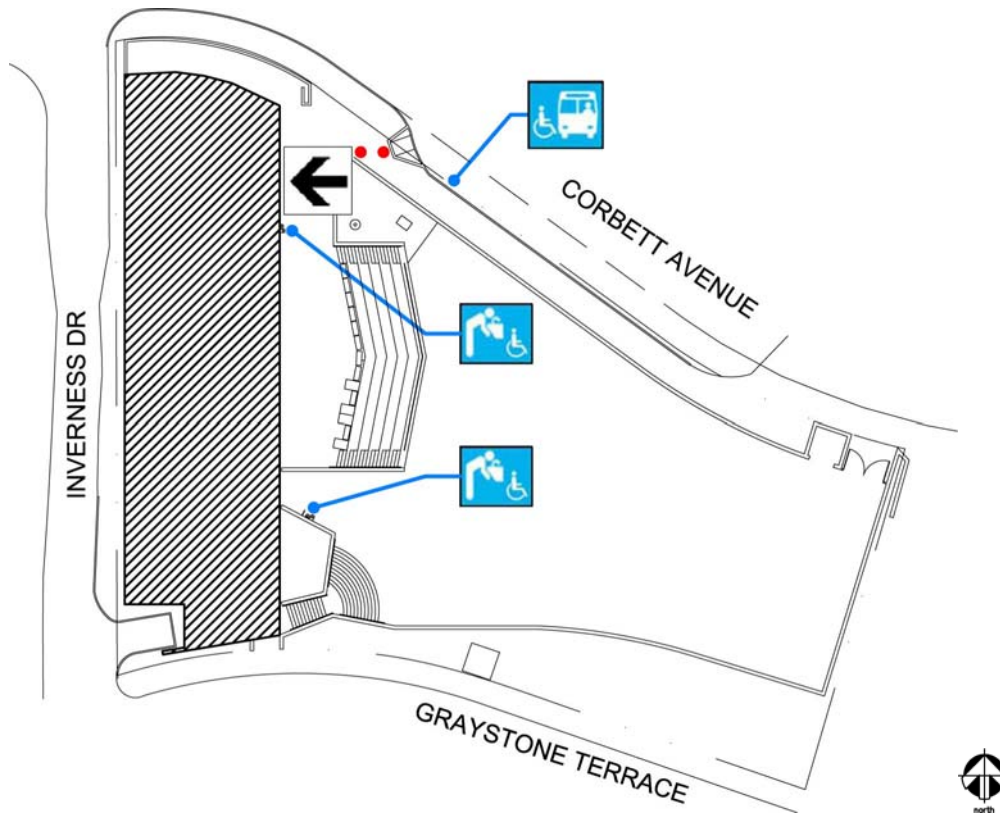

Rooftop Mayeda Campus

500 Corbett Street
San Francisco, CA 94131
[Map](#) [Public transit](#)
Tel: (415)522-6757
Fax: (415)522-6763

ALTERNATE FORMAT:
Español
Large Print

•••••		Corbett (Corbett Ave)
		Corbett
		Corbett