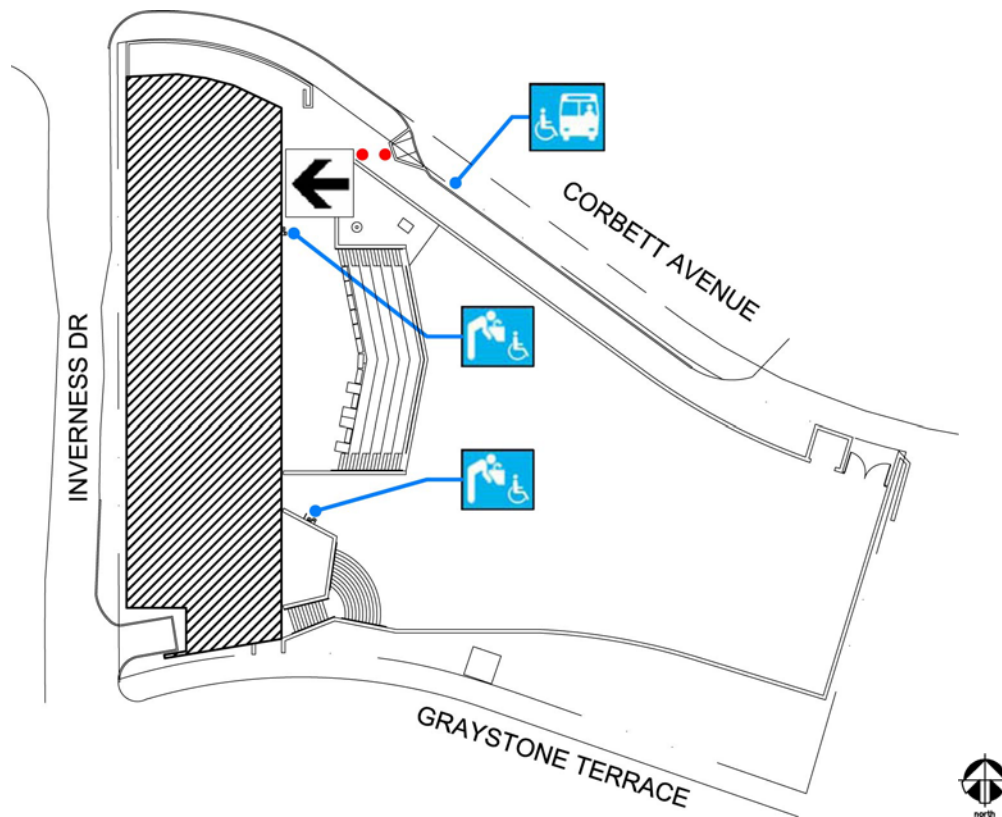

Rooftop Mayeda Campus

500 Corbett Street
 San Francisco, CA 94131
[Map](#) [Public transit](#)
 Tel: (415)522-6757
 Fax: (415)522-6763

ALTERNATE
 FORMAT:

Español

Large Print

Site Plan

Accessibility		Location
	Access path of travel	From northwest end of Corbett Ave, to front entrance
	Accessible parking space	No accessible parking.
	Accessible passenger loading zone	Along Corbett Avenue.
	Accessible entrance	Along Corbett Avenue, northeast corner of building.
	Drinking fountain	Outside along the east side of building.

Rooftop Mayeda Campus

500 Corbett Street
 San Francisco, CA 94131
[Map](#) [Public transit](#)
 Tel: (415)522-6757
 Fax: (415)522-6763

ALTERNATE
 FORMAT:

Español

Large Print

First Floor Plan

Accessibility		Location
	Accessible entrance	Northeast corner of building.
	Men's, Women's, Unisex restroom	Student restrooms between lobby and multipurpose room. Staff restroom in office area.
	Drinking fountain	Outside along the east side of building, see site plan.
	Elevator	South end of lobby.

Rooftop Mayeda Campus

500 Corbett Street
 San Francisco, CA 94131
[Map](#) [Public transit](#)
 Tel: (415)522-6757
 Fax: (415)522-6763

ALTERNATE
 FORMAT:

Español

Large Print

Mezzanine Floor Plan

Accessibility		Location
	Unisex restroom	Staff restroom in office, behind elevator.
	Elevator	South of the stairs.