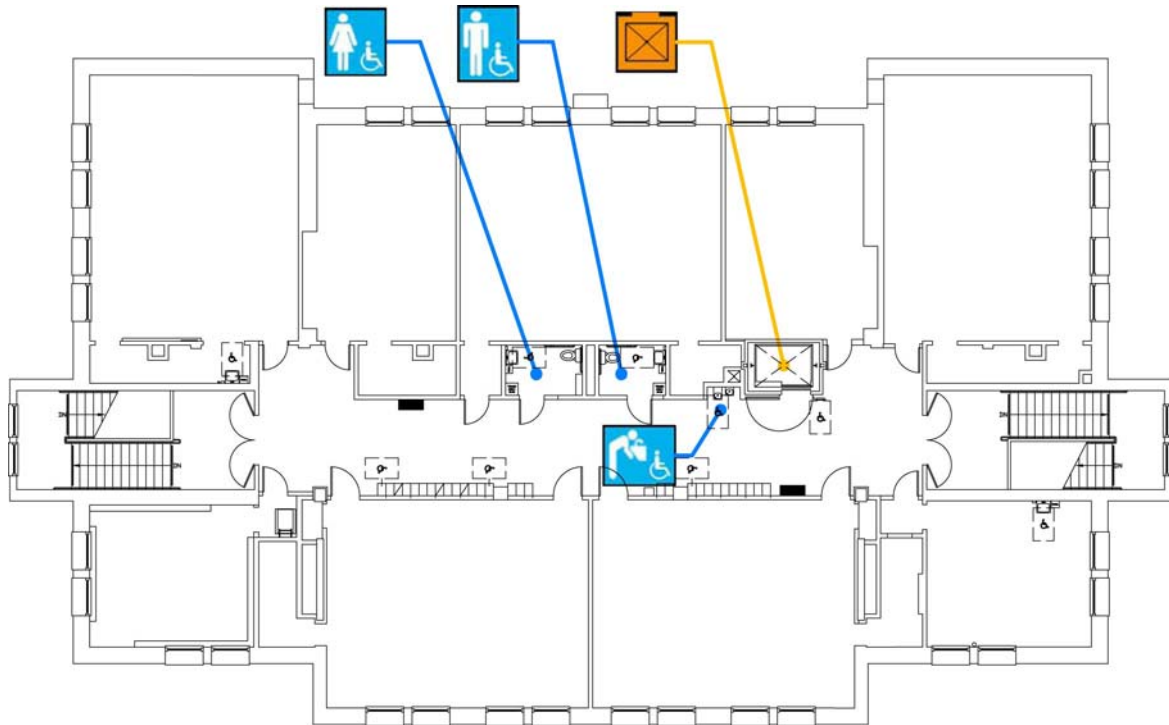

## Second Floor Plan

Accessibility		Location
	Men's, Women's restroom	Staff restrooms along main corridor. Student restrooms are on 1st and 3rd floor.
	Drinking fountain	Along main corridor.
	Elevator	Along main corridor.

## Third Floor Plan

Accessibility		Location
	Boys' & Girls' restrooms	Student restrooms along main corridor. Staff restrooms are on 2nd floor.
	Drinking fountain	Along main corridor.
	Elevator	Along main corridor.

## 二樓平面圖

殘障人士專用設施		位置
	教職員洗手間	教職員洗手間位於走廊，學生洗手間位於一樓和三樓。
	飲水器	設於主走廊。
	專用升降機	設於主走廊。

### 三樓平面圖

殘障人士專用設施		位置
	男生，女生洗手間	學生洗手間位於走廊，教職員洗手間位於二樓。
	飲水器	設於主走廊。
	專用升降機	設於主走廊。