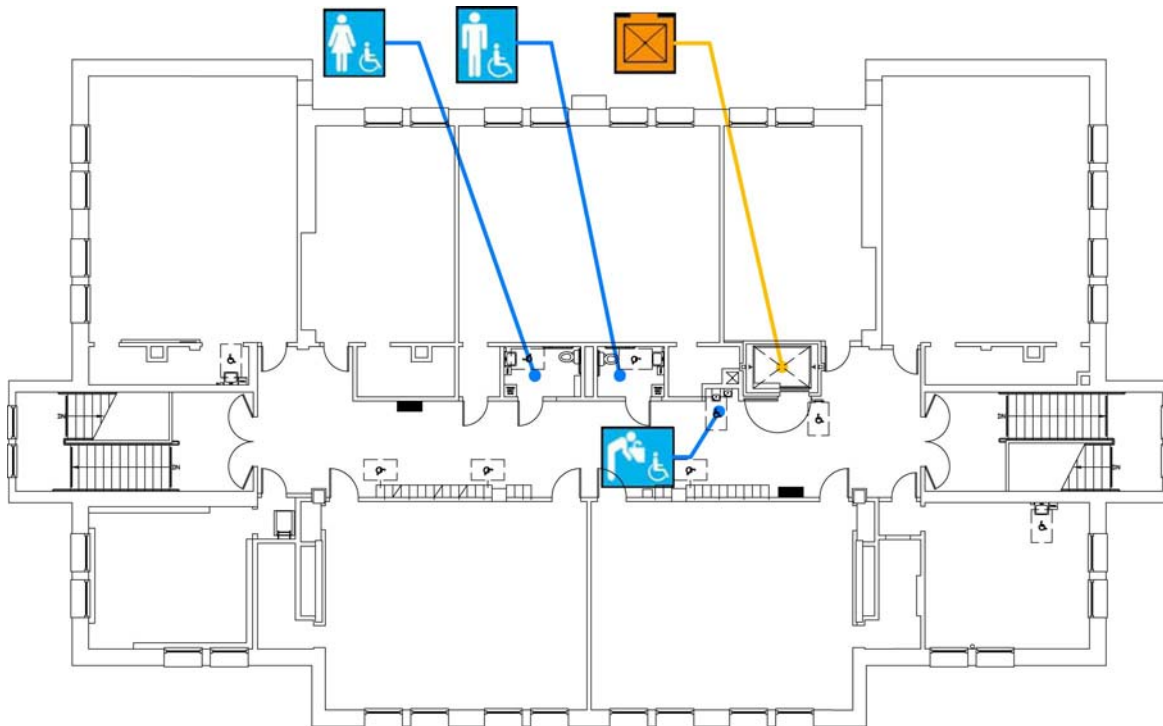

## First Floor Plan

Accessibility		Location
	Accessible entrance	From Excelsior Ave. enter gates by play structure towards ramp on south side of main building to front entrance.
	Ramp	On south side of building by front entrance.
	Boys', Girls', Unisex restroom	Girls' restroom at southeast side of building, by front entrance. Boys' restroom at southwest side of building. Unisex student restrooms inside kindergarten classrooms. Staff restrooms are on 2nd floor.
	Drinking fountain	Along main corridor.
	Elevator	Along main corridor.

## Second Floor Plan

Accessibility		Location
	Men's, Women's restroom	Staff restrooms along main corridor. Student restrooms are on 1st and 3rd floor.
	Drinking fountain	Along main corridor.
	Elevator	Along main corridor.

## Third Floor Plan

Accessibility		Location
	Boys' & Girls' restrooms	Student restrooms along main corridor. Staff restrooms are on 2nd floor.
	Drinking fountain	Along main corridor.
	Elevator	Along main corridor.