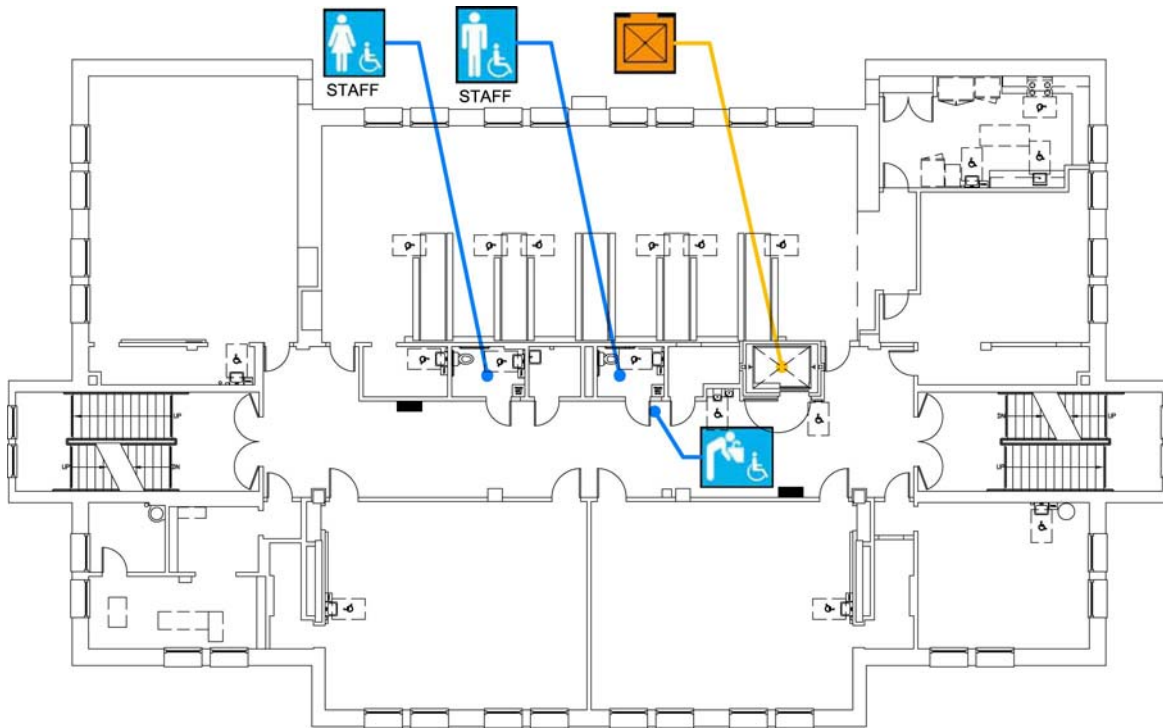

## First Floor Plan

Accessibility		Location
	Accessible entrance	From Excelsior Ave. enter gates by play structure towards ramp on south side of main building to front entrance.
	Ramp	On south side of building by front entrance.
	Boys', Girls', Unisex restroom	Girls' restroom at southeast side of building, by front entrance. Boys' restroom at southwest side of building. Unisex student restrooms inside kindergarten classrooms. Staff restrooms are on 2nd floor.
	Drinking fountain	Along main corridor.
	Elevator	Along main corridor.

## Second Floor Plan

Accessibility		Location
	Men's, Women's restroom	Staff restrooms along main corridor. Student restrooms are on 1st and 3rd floor.
	Drinking fountain	Along main corridor.
	Elevator	Along main corridor.

## Third Floor Plan

Accessibility		Location
	Boys' & Girls' restrooms	Student restrooms along main corridor. Staff restrooms are on 2nd floor.
	Drinking fountain	Along main corridor.
	Elevator	Along main corridor.