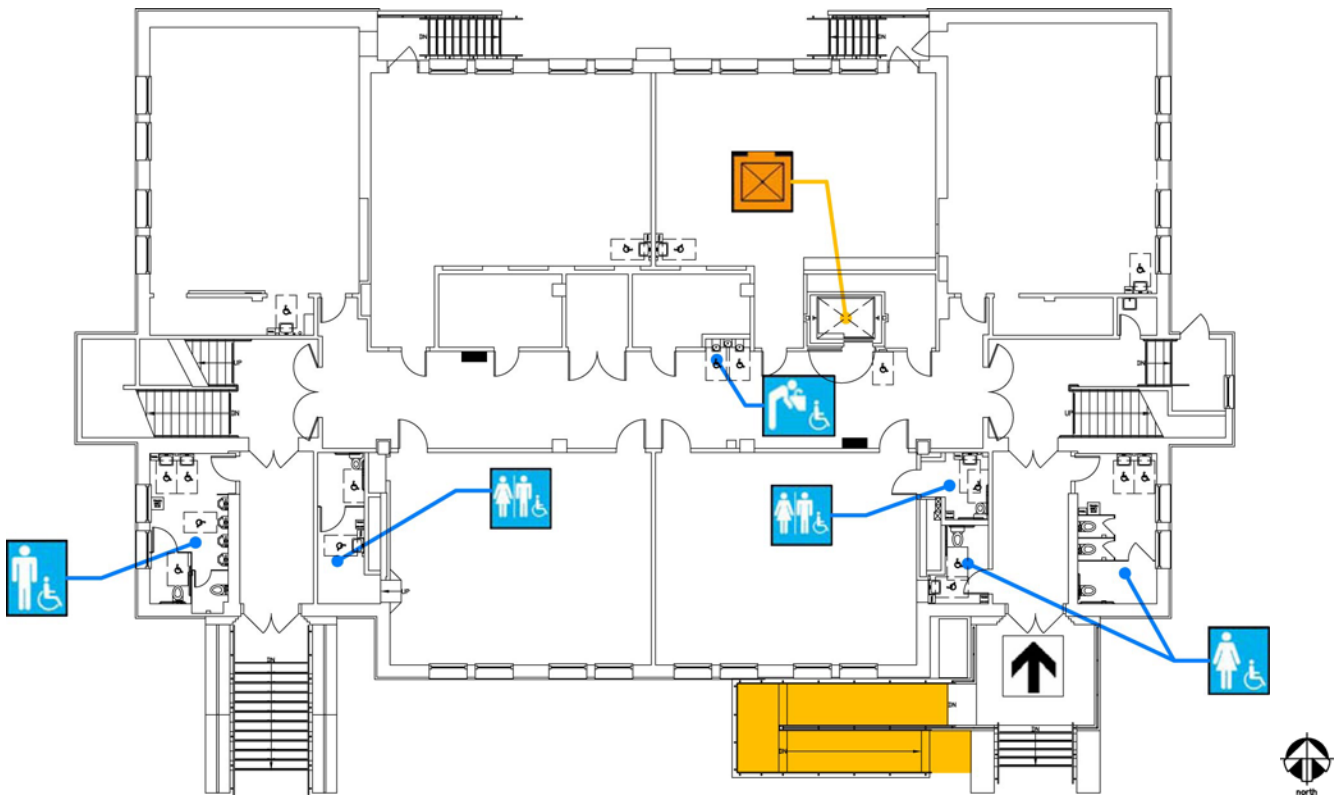

## First Floor Plan

Accessibility		Location
	Accessible entrance	From Excelsior Ave. enter gates by play structure towards ramp on south side of main building to front entrance.
	Ramp	On south side of building by front entrance.
	Boys', Girls', Unisex restroom	Girls' restroom at southeast side of building, by front entrance. Boys' restroom at southwest side of building. Unisex student restrooms inside kindergarten classrooms. Staff restrooms are on 2nd floor.
	Drinking fountain	Along main corridor.
	Elevator	Along main corridor.

## Second Floor Plan

Accessibility		Location
	Men's, Women's restroom	Staff restrooms along main corridor. Student restrooms are on 1st and 3rd floor.
	Drinking fountain	Along main corridor.
	Elevator	Along main corridor.

## Third Floor Plan

Accessibility		Location
	Boys' & Girls' restrooms	Student restrooms along main corridor. Staff restrooms are on 2nd floor.
	Drinking fountain	Along main corridor.
	Elevator	Along main corridor.