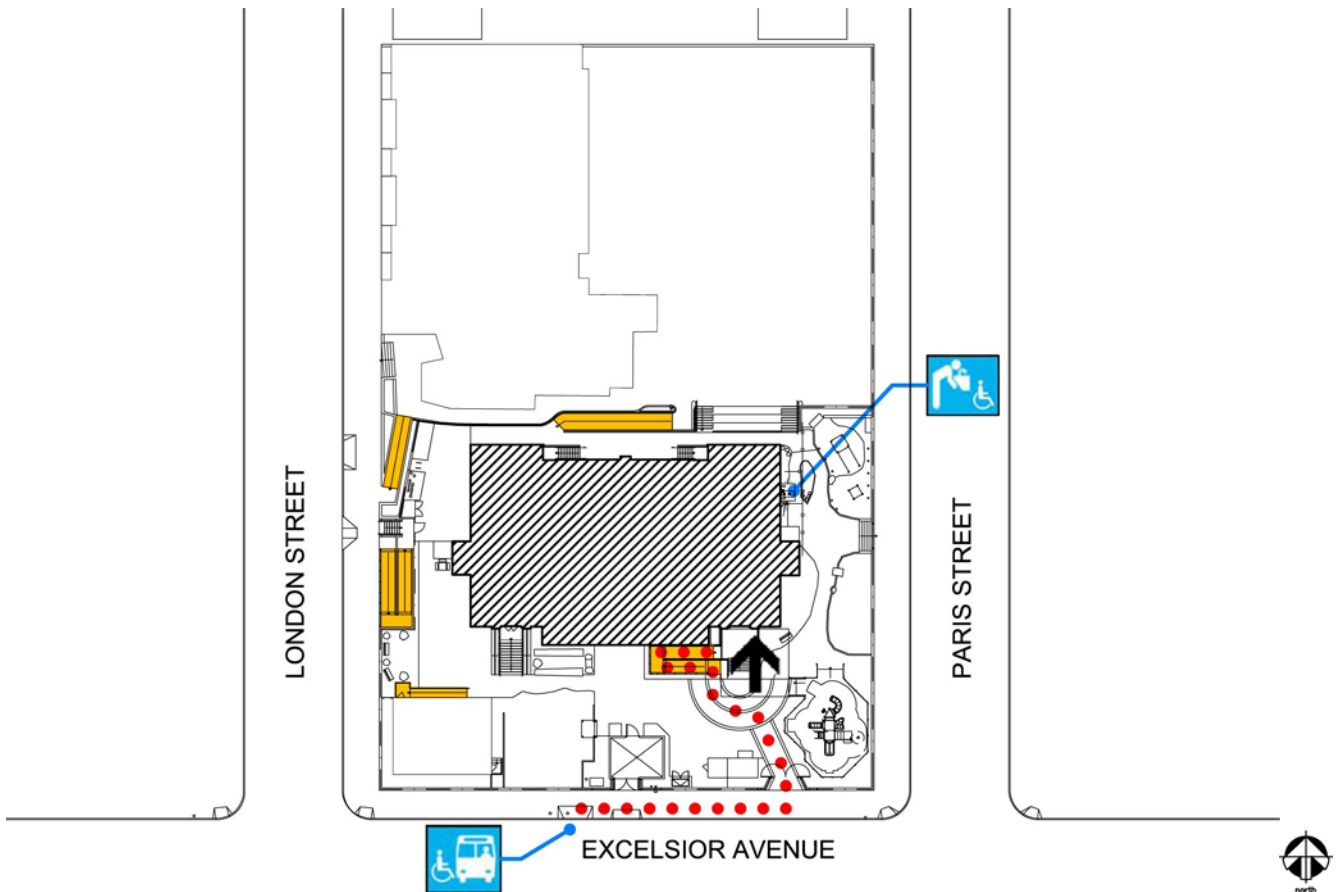

## Site Plan

Accessibility		Location
.....	Access path of travel	From Excelsior Ave. enter gates by play structure towards ramp on south side of main building to front entrance.
	Accessible passenger loading zone	Along Excelsior Ave.
	Accessible entrance	From Excelsior Ave. enter gates by play structure towards ramp on south side of main building to front entrance.
	Ramp	5 ramps: 1 on south side of main building, 1 on north side of portables, 2 from London St., and 1 on north side of main building for playground access.

## First Floor Plan

Accessibility		Location
	Accessible entrance	From Excelsior Ave. enter gates by play structure towards ramp on south side of main building to front entrance.
	Ramp	On south side of building by front entrance.
	Boys', Girls', Unisex restroom	Girls' restroom at southeast side of building, by front entrance. Boys' restroom at southwest side of building. Unisex student restrooms inside kindergarten classrooms. Staff restrooms are on 2nd floor.
	Drinking fountain	Along main corridor.
	Elevator	Along main corridor.

## Second Floor Plan

Accessibility		Location
	Men's, Women's restroom	Staff restrooms along main corridor. Student restrooms are on 1st and 3rd floor.
	Drinking fountain	Along main corridor.
	Elevator	Along main corridor.