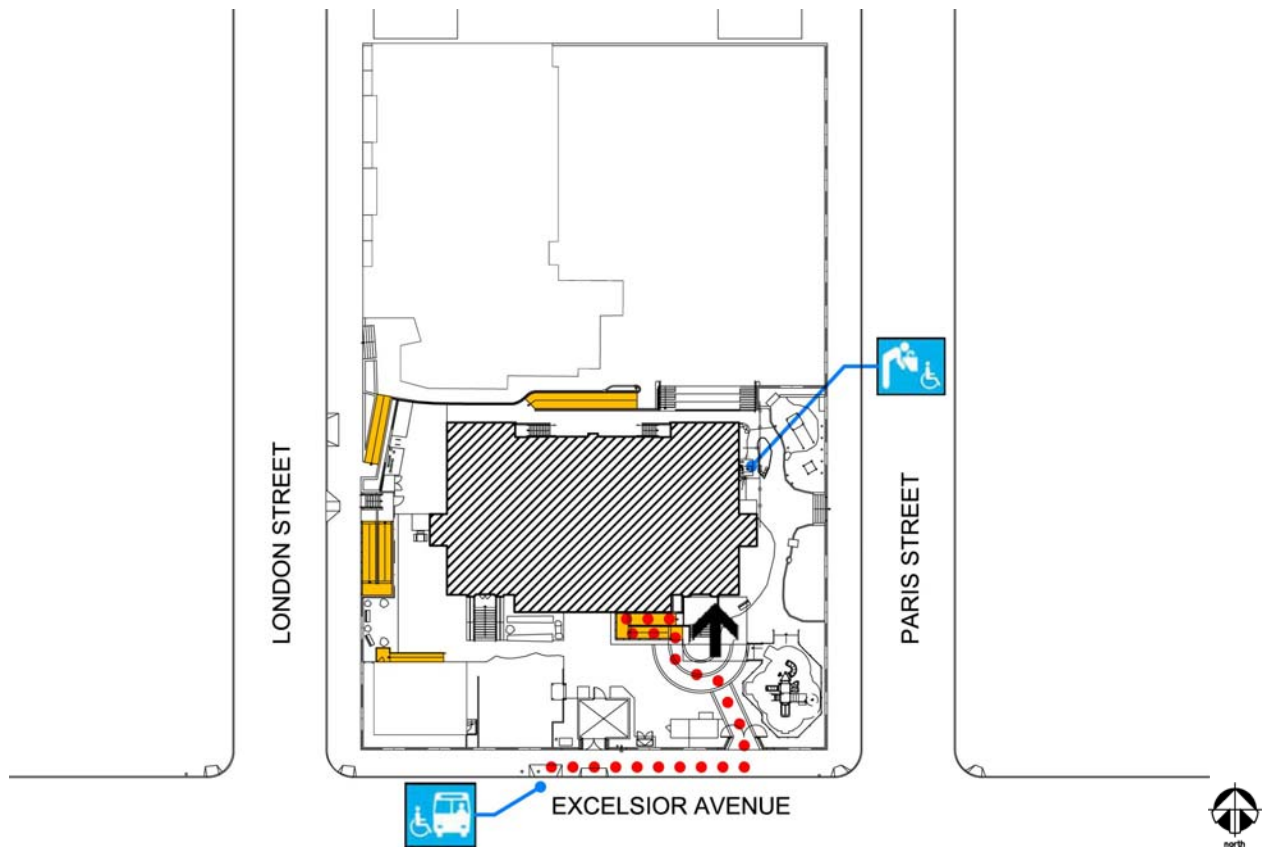

校舍平面圖

殘障人士專用設施		位置
●●●●	專用通道	在 Excelsior 街(Excelsior Ave) 開口進入，經主校舍南面輪椅坡道，直達正門入口。
	殘障人士上落專區	在 Excelsior 街。
	專用入口	在 Excelsior 街開口進入，經主校舍南面輪椅坡道，直達正門入口。
	輪椅坡道	共設 5 條輪椅坡道: 1 條在主校舍南面，1 條在北面臨時校舍旁，2 條在 London 街(London Street)，及 1 條由主校舍北面通往操場。