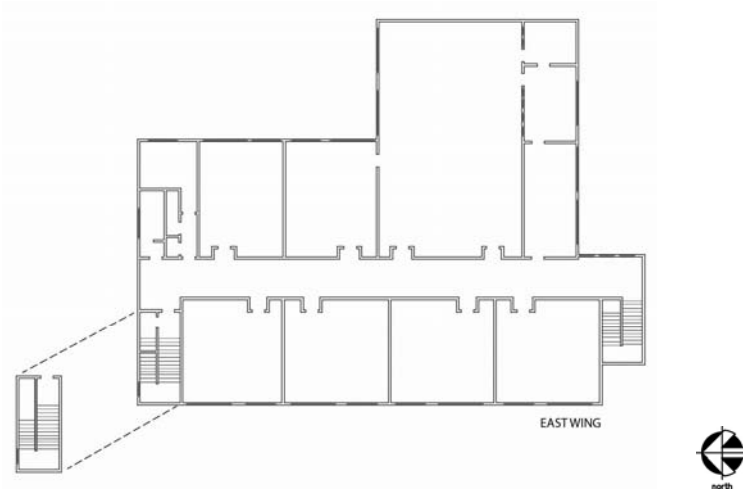

Francisco Middle School

2190 Powell Street
San Francisco, CA 94133
Tel: (415) 291-7900
Fax: (415) 291-7910

THIS FLOOR IS NOT ACCESSIBLE

Third Floor Plan

• Accessible ♦ Functionally accessible

Accessibility	Location	Condition
	Access path of travel	not applicable
	Accessible parking stall	not applicable
	Passenger loading zone	not applicable
	Accessible entrance	not applicable
	Ramp	not applicable
	Boys' toilet, Girls' toilet, Unisex restroom	not applicable
	Drinking fountain	In main corridor
	Elevator	not applicable
	TDD (text telephone)	not applicable

School Access Description

Restrooms:
Drinking fountains:
Elevator: