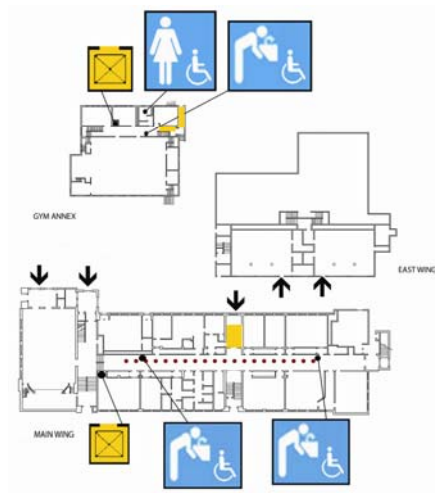

Francisco Middle School

2190 Powell Street
 San Francisco, CA 94133
 Tel: (415) 291-7900
 Fax: (415) 291-7910

Site Plan

• Accessible ♦ Functionally accessible

Accessibility	Location	Condition
Access path of travel		♦
Accessible parking stall	N/A	
Passenger loading zone	N/A	
Accessible entrance	On Chestnut to east wing & main building on Bay street to yard. Main Building	♦
Ramp	Sidewalk ramp on Bay Street to main Entrance of Gymnasium	♦
Boys' toilet, Girls' toilet, Unisex restroom	Girls located in Gymnasium on First Floor Boys located in Basement Gymnasium	♦
Drinking fountain	Outside on North side of East Wing	♦
Elevator	Elevator in Gymnasium; Lift @ North end of Main Building Corridor	
TDD (text telephone)	N/A	

School Access Description

Francisco Middle School

2190 Powell Street
 San Francisco, CA 94133
 Tel: (415) 291-7900
 Fax: (415) 291-7910

First Floor Plan

• Accessible ♦ Functionally accessible

Accessibility	Location	Condition
..... Access path of travel		
Accessible parking stall	not applicable	
Passenger loading zone	not applicable	
Accessible entrance	To Main Building: via yard on Bay Street & via Chestnut side entrance To East Wing: via yard on Bay Street & Main Building To Gymnasium: via ramp on Bay Street	♦
Ramp	not applicable	♦
Boys' toilet, Girls' toilet, Unisex restroom	unisex restroom along the center corridor	♦
Drinking fountain	center corridor	♦
Elevator	elevator at the center corridor serves all four floors	♦
TDD (text telephone)	none	