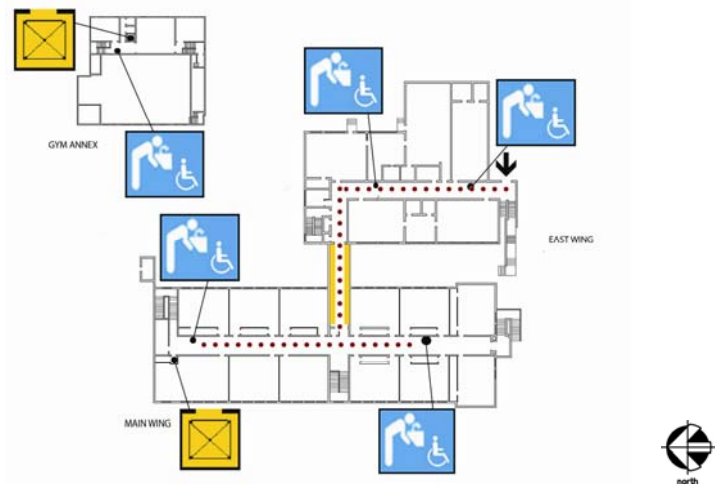

School Access Description

Francisco Middle School

2190 Powell Street
San Francisco, CA 94133
Tel: (415) 291-7900
Fax: (415) 291-7910

First Floor Plan

• Accessible ♦ Functionally accessible

Accessibility	Location	Condition
..... Access path of travel		
 Accessible parking stall	not applicable	
 Passenger loading zone	not applicable	
 Accessible entrance	To Main Building: via yard on Bay Street & via Chestnut side entrance To East Wing: via yard on Bay Street & Main Building To Gymnasium: via ramp on Bay Street	♦
 Ramp	not applicable	♦
 Boys' toilet, Girls' toilet, Unisex restroom	unisex restroom along the center corridor	♦
 Drinking fountain	center corridor	♦
 Elevator	elevator at the center corridor serves all four floors	♦
 TDD (text telephone)	none	

School Access Description

Francisco Middle School

2190 Powell Street
San Francisco, CA 94133
Tel: (415) 291-7900
Fax: (415) 291-7910

Second Floor Plan

● Accessible ◆ Functionally accessible

Accessibility		Location	Condition
	Access path of travel	Main Corridor of Main Building	◆
	Accessible parking stall	not applicable	
	Passenger loading zone	not applicable	
	Accessible entrance	On Chestnut to east wing	◆
	Ramp	Between east wing & main building	◆
	Boys' toilet, Girls' toilet, Unisex restroom	not applicable	
	Drinking fountain	Located in main corridors of main building & east wing	◆
	Elevator	not applicable	
	TDD (text telephone)	not applicable	