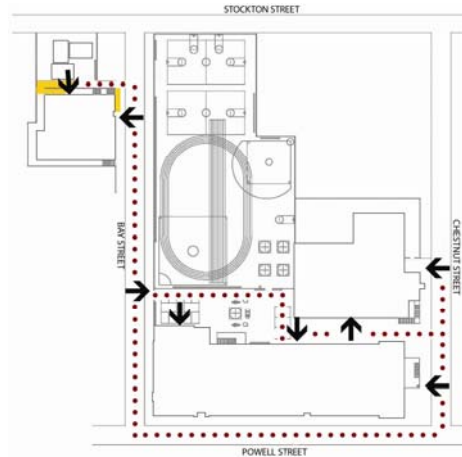

Francisco Middle School

2190 Powell Street
 San Francisco, CA 94133
 Tel: (415) 291-7900
 Fax: (415) 291-7910

Site Plan

• Accessible ♦ Functionally accessible

Accessibility	Location	Condition
Access path of travel		♦
Accessible parking stall	N/A	
Passenger loading zone	N/A	
Accessible entrance	On Chestnut to east wing & main building on Bay street to yard. Main Building	♦
Ramp	Sidewalk ramp on Bay Street to main Entrance of Gymnasium	♦
Boys' toilet, Girls' toilet, Unisex restroom	Girls located in Gymnasium on First Floor Boys located in Basement Gymnasium	♦
Drinking fountain	Outside on North side of East Wing	♦
Elevator	Elevator in Gymnasium; Lift @ North end of Main Building Corridor	
TDD (text telephone)	N/A	

School Access Description

Francisco Middle School

2190 Powell Street
 San Francisco, CA 94133
 Tel: (415) 291-7900
 Fax: (415) 291-7910

First Floor Plan

• Accessible ♦ Functionally accessible

Accessibility	Location	Condition
..... Access path of travel		
Accessible parking stall	not applicable	
Passenger loading zone	not applicable	
Accessible entrance	To Main Building: via yard on Bay Street & via Chestnut side entrance To East Wing: via yard on Bay Street & Main Building To Gymnasium: via ramp on Bay Street	♦
Ramp	not applicable	♦
Boys' toilet, Girls' toilet, Unisex restroom	unisex restroom along the center corridor	♦
Drinking fountain	center corridor	♦
Elevator	elevator at the center corridor serves all four floors	♦
TDD (text telephone)	none	