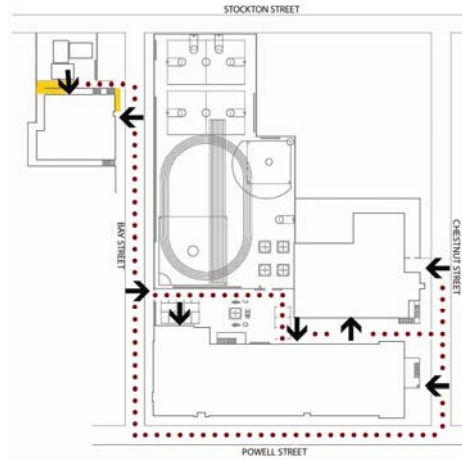

Francisco Middle School

2190 Powell Street
San Francisco, CA 94133
Tel: (415) 291-7900
Fax: (415) 291-7910

Site Plan

• Accessible ♦ Functionally accessible

Accessibility		Location	Condition
	Access path of travel		♦
	Accessible parking stall	N/A	
	Passenger loading zone	N/A	
	Accessible entrance	On Chestnut to east wing & main building on Bay street to yard. Main Building	♦
	Ramp	Sidewalk ramp on Bay Street to main Entrance of Gymnasium	♦
	Boys' toilet, Girls' toilet, Unisex restroom	Girls located in Gymnasium on First Floor Boys located in Basement Gymnasium	♦
	Drinking fountain	Outside on North side of East Wing	♦
	Elevator	Elevator in Gymnasium; Lift @ North end of Main Building Corridor	
	TDD (text telephone)	N/A	

School Access Description

Francisco Middle School

2190 Powell Street
San Francisco, CA 94133
Tel: (415) 291-7900
Fax: (415) 291-7910

First Floor Plan

• Accessible ♦ Functionally accessible

Accessibility	Location	Condition
..... Access path of travel		
 Accessible parking stall	not applicable	
 Passenger loading zone	not applicable	
 Accessible entrance	To Main Building: via yard on Bay Street & via Chestnut side entrance To East Wing: via yard on Bay Street & Main Building To Gymnasium: via ramp on Bay Street	♦
 Ramp	not applicable	♦
 Boys' toilet, Girls' toilet, Unisex restroom	unisex restroom along the center corridor	♦
 Drinking fountain	center corridor	♦
 Elevator	elevator at the center corridor serves all four floors	♦
 TDD (text telephone)	none	