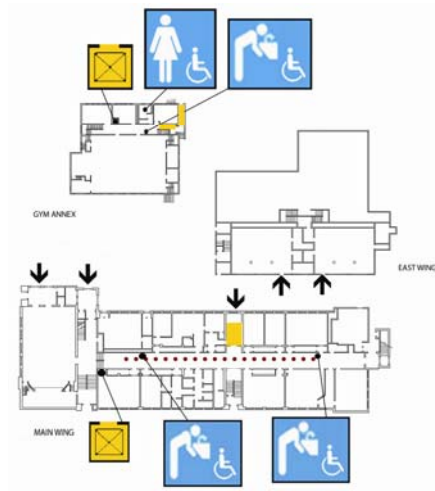

Francisco Middle School

2190 Powell Street
San Francisco, CA 94133
Tel: (415) 291-7900
Fax: (415) 291-7910

Site Plan

• Accessible ♦ Functionally accessible

Accessibility		Location	Condition
	Access path of travel		♦
	Accessible parking stall	N/A	
	Passenger loading zone	N/A	
	Accessible entrance	On Chestnut to east wing & main building on Bay street to yard. Main Building	♦
	Ramp	Sidewalk ramp on Bay Street to main Entrance of Gymnasium	♦
	Boys' toilet, Girls' toilet, Unisex restroom	Girls located in Gymnasium on First Floor Boys located in Basement Gymnasium	♦
	Drinking fountain	Outside on North side of East Wing	♦
	Elevator	Elevator in Gymnasium; Lift @ North end of Main Building Corridor	
	TDD (text telephone)	N/A	

School Access Description

Francisco Middle School

2190 Powell Street
San Francisco, CA 94133
Tel: (415) 291-7900
Fax: (415) 291-7910

First Floor Plan

• Accessible ♦ Functionally accessible

Accessibility	Location	Condition
..... Access path of travel		
 Accessible parking stall	not applicable	
 Passenger loading zone	not applicable	
 Accessible entrance	To Main Building: via yard on Bay Street & via Chestnut side entrance To East Wing: via yard on Bay Street & Main Building To Gymnasium: via ramp on Bay Street	♦
 Ramp	not applicable	♦
 Boys' toilet, Girls' toilet, Unisex restroom	unisex restroom along the center corridor	♦
 Drinking fountain	center corridor	♦
 Elevator	elevator at the center corridor serves all four floors	♦
 TDD (text telephone)	none	