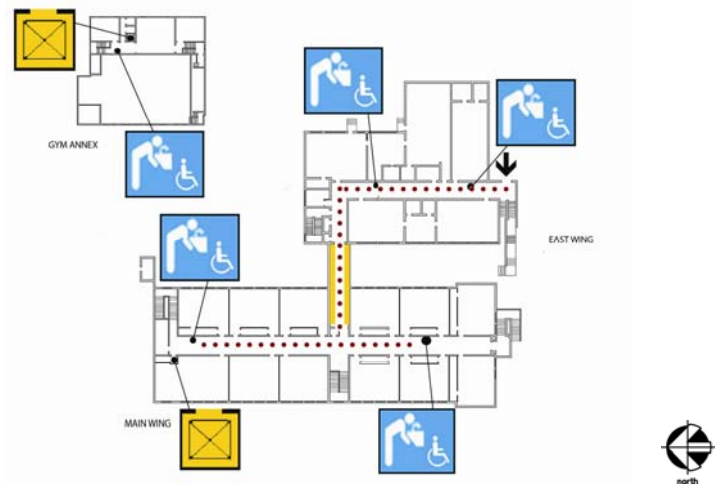

School Access Description

Francisco Middle School

2190 Powell Street
 San Francisco, CA 94133
 Tel: (415) 291-7900
 Fax: (415) 291-7910

First Floor Plan

• Accessible ♦ Functionally accessible

Accessibility	Location	Condition
..... Access path of travel		
Accessible parking stall	not applicable	
Passenger loading zone	not applicable	
Accessible entrance	To Main Building: via yard on Bay Street & via Chestnut side entrance To East Wing: via yard on Bay Street & Main Building To Gymnasium: via ramp on Bay Street	♦
Ramp	not applicable	♦
Boys' toilet, Girls' toilet, Unisex restroom	unisex restroom along the center corridor	♦
Drinking fountain	center corridor	♦
Elevator	elevator at the center corridor serves all four floors	♦
TDD (text telephone)	none	

School Access Description

Francisco Middle School

2190 Powell Street
San Francisco, CA 94133
Tel: (415) 291-7900
Fax: (415) 291-7910

Second Floor Plan

● Accessible ◆ Functionally accessible

Accessibility		Location	Condition
	Access path of travel	Main Corridor of Main Building	◆
	Accessible parking stall	not applicable	
	Passenger loading zone	not applicable	
	Accessible entrance	On Chestnut to east wing	◆
	Ramp	Between east wing & main building	◆
	Boys' toilet, Girls' toilet, Unisex restroom	not applicable	
	Drinking fountain	Located in main corridors of main building & east wing	◆
	Elevator	not applicable	
	TDD (text telephone)	not applicable	