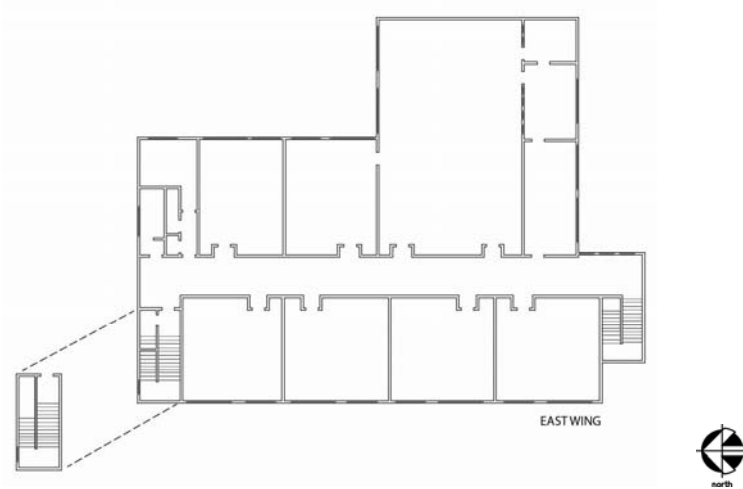

Francisco Middle School

2190 Powell Street
San Francisco, CA 94133
Tel: (415) 291-7900
Fax: (415) 291-7910

THIS FLOOR IS NOT ACCESSIBLE

Third Floor Plan

• Accessible ♦ Functionally accessible

Accessibility	Location	Condition
	Access path of travel	not applicable
	Accessible parking stall	not applicable
	Passenger loading zone	not applicable
	Accessible entrance	not applicable
	Ramp	not applicable
	Boys' toilet, Girls' toilet, Unisex restroom	not applicable
	Drinking fountain	In main corridor
	Elevator	not applicable
	TDD (text telephone)	not applicable

School Access Description

Restrooms:
Drinking fountains:
Elevator: