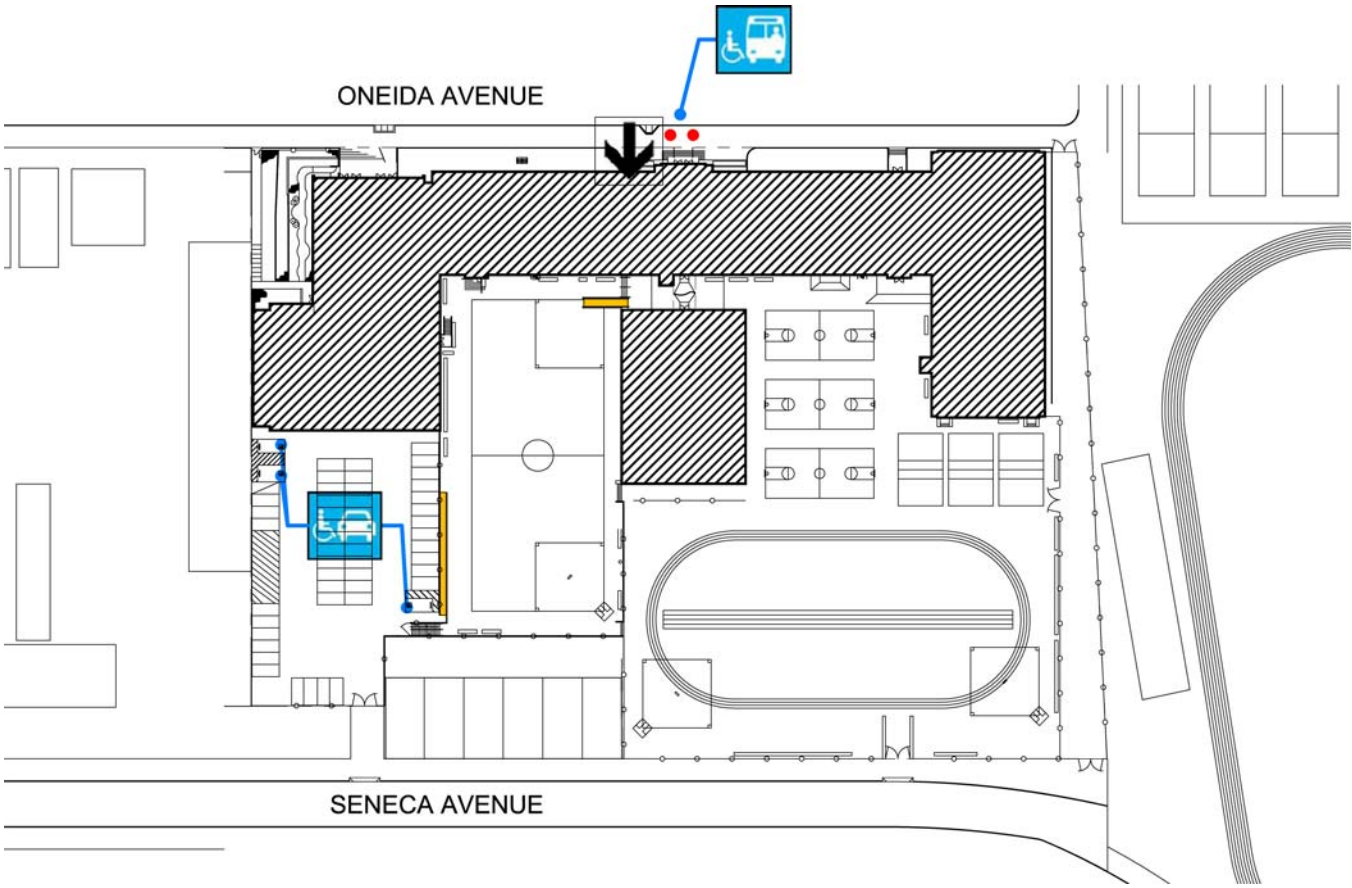

North

Site Plan

Accessibility		Location
	Access path of travel	Along Oneida Avenue, down path next to main stairs to elevator.
	Accessible parking space	In parking lot off of Seneca Avenue, in back of the school.
	Accessible passenger loading zone	Along Oneida Avenue
	Accessible entrance	Next to main stairs on Oneida Avenue
	Ramp	Ramps from upper to lower yards.