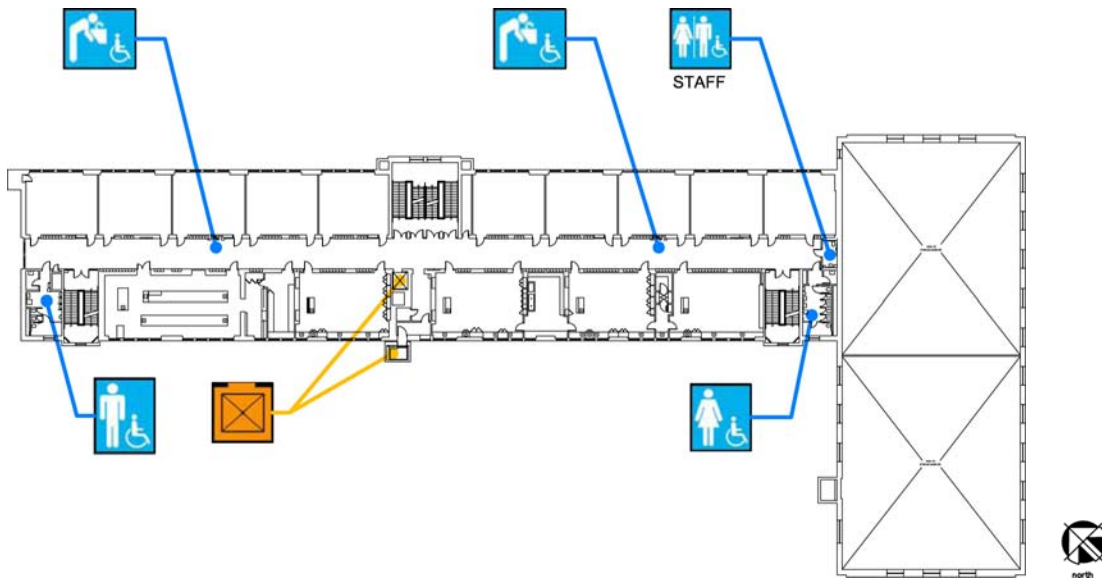

Second Floor Plan

Accessibility		Location
	Men's, Women's, Unisex restroom	Girls' & staff restroom in east end of corridor. Boy's restroom at west end of corridor.
	Drinking fountain	North side of corridor.
	Elevator	2 elevators at the center of building, across the corridor from main stairs.