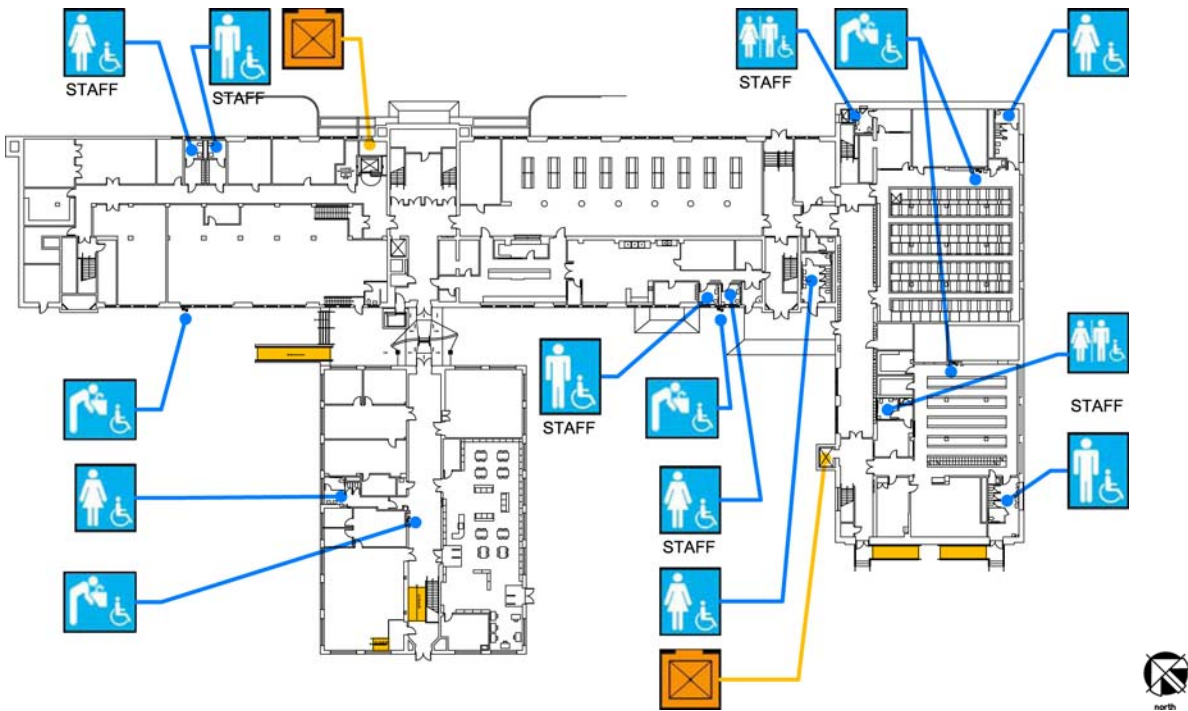

## Site Plan

Accessibility		Location
	Access path of travel	Along Oneida Avenue, down path next to main stairs to elevator.
	Accessible parking space	In parking lot off of Seneca Avenue, in back of the school.
	Accessible passenger loading zone	Along Oneida Avenue
	Accessible entrance	Next to main stairs on Oneida Avenue
	Ramp	Ramps from upper to lower yards.

## Basement Floor Plan

Accessibility		Location
	Ramp	Ramps at north and south end of shop building and south side of gym.
	Men's, Women's, Unisex restroom	Student and staff restroom in locker rooms. Staff restrooms also in kitchen area. Girls' restrooms in shop building.
	Drinking fountain	In locker rooms, shop building corridor, and on exterior wall of classroom building, facing the yards.
	Elevator	1 elevator on west side of main stairs, 1 elevator across from boys' locker room.

### First Floor Plan

Accessibility		Location
	Accessible entrance	Northwest side of main building, next to center stairs.
	Ramp	In corridor around auditorium.
	Men's, Women's, Unisex restroom	Staff restrooms in admin area and east side of auditorium. Girls' restrooms in main building. Boys' restrooms in shop building.
	Drinking fountain	Along the corridor in classroom building and in gym.
	Elevator	1 elevator on west side of main stairs, 1 elevator at southwest side of gym.

## Third Floor Plan

Accessibility		Location
	Men's, Women's, Unisex restroom	Girls' restroom at east end of corridor. Boy's restroom at west end of corridor. Staff restroom in the center, across from elevators.
	Drinking fountain	North side of corridor.
	Elevator	2 elevators at the center of building, across the corridor from main stairs.