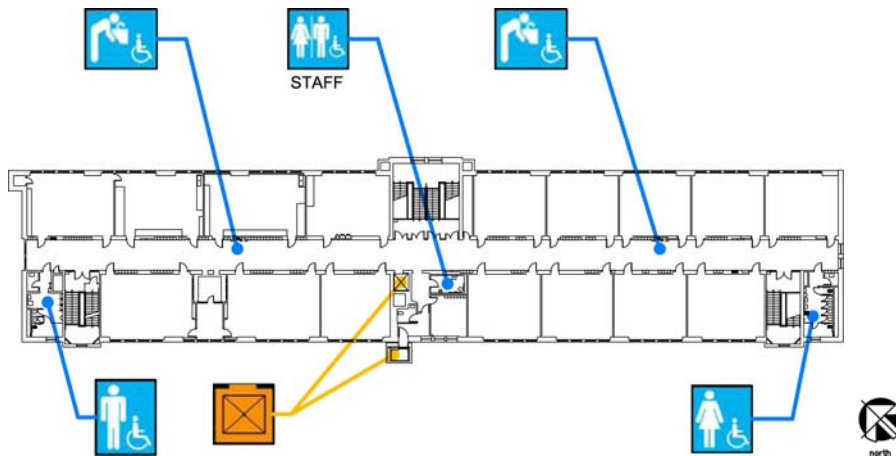

Third Floor Plan

Accessibility		Location
	Men's, Women's, Unisex restroom	Girls' restroom at east end of corridor. Boy's restroom at west end of corridor. Staff restroom in the center, across from elevators.
	Drinking fountain	North side of corridor.
	Elevator	2 elevators at the center of building, across the corridor from main stairs.