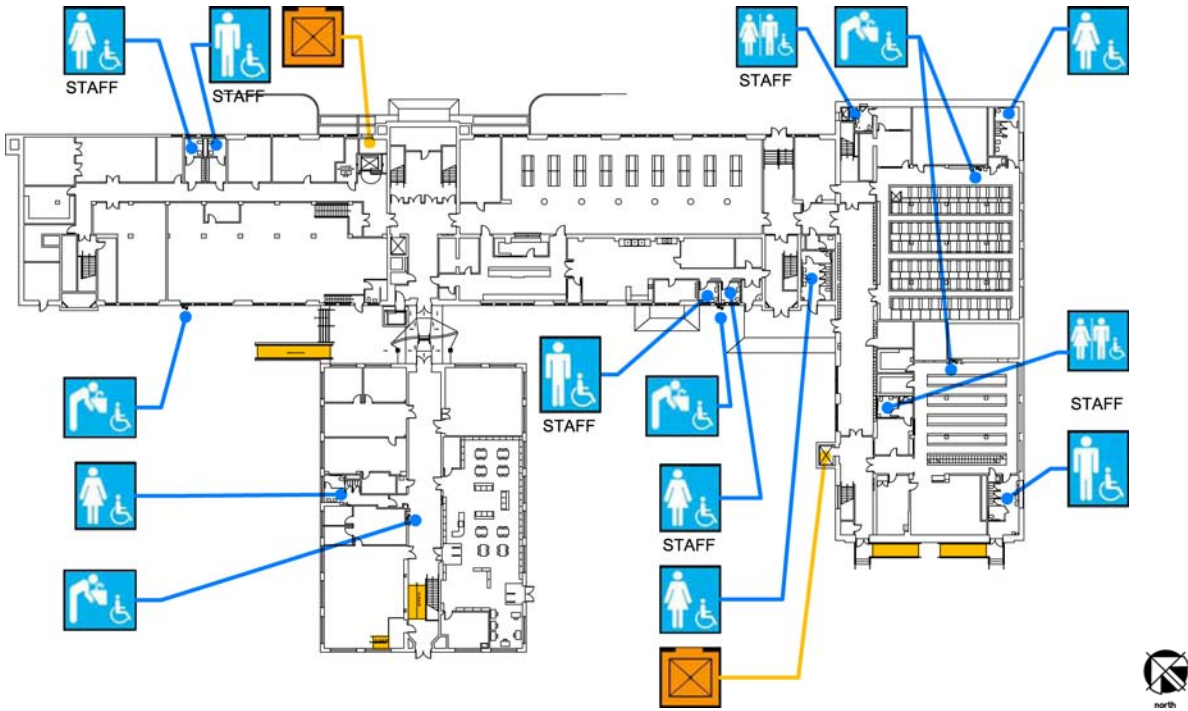

### Site Plan

Accessibility		Location
.....	Access path of travel	Along Oneida Avenue, down path next to main stairs to elevator.
	Accessible parking space	In parking lot off of Seneca Avenue, in back of the school.
	Accessible passenger loading zone	Along Oneida Avenue
	Accessible entrance	Next to main stairs on Oneida Avenue
	Ramp	Ramps from upper to lower yards.

## Basement Floor Plan

Accessibility		Location
	Ramp	Ramps at north and south end of shop building and south side of gym.
	Men's, Women's, Unisex restroom	Student and staff restroom in locker rooms. Staff restrooms also in kitchen area. Girls' restrooms in shop building.
	Drinking fountain	In locker rooms, shop building corridor, and on exterior wall of classroom building, facing the yards.
	Elevator	1 elevator on west side of main stairs, 1 elevator across from boys' locker room.

### First Floor Plan

Accessibility		Location
	Accessible entrance	Northwest side of main building, next to center stairs.
	Ramp	In corridor around auditorium.
	Men's, Women's, Unisex restroom	Staff restrooms in admin area and east side of auditorium. Girls' restrooms in main building. Boys' restrooms in shop building.
	Drinking fountain	Along the corridor in classroom building and in gym.
	Elevator	1 elevator on west side of main stairs, 1 elevator at southwest side of gym.

### Third Floor Plan

Accessibility		Location
	Men's, Women's, Unisex restroom	Girls' restroom at east end of corridor. Boy's restroom at west end of corridor. Staff restroom in the center, across from elevators.
	Drinking fountain	North side of corridor.
	Elevator	2 elevators at the center of building, across the corridor from main stairs.