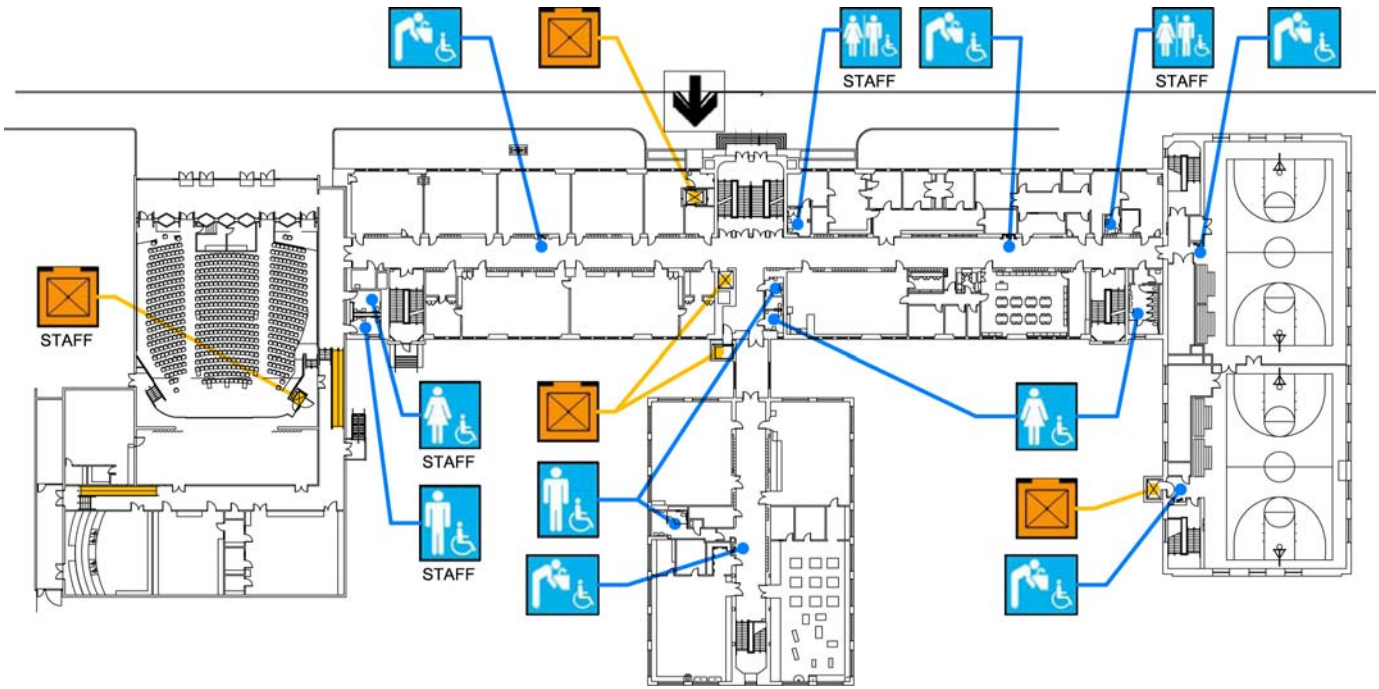

## Basement Floor Plan

Accessibility		Location
	Ramp	Ramps at north and south end of shop building and south side of gym.
	Men's, Women's, Unisex restroom	Student and staff restroom in locker rooms. Staff restrooms also in kitchen area. Girls' restrooms in shop building.
	Drinking fountain	In locker rooms, shop building corridor, and on exterior wall of classroom building, facing the yards.
	Elevator	1 elevator on west side of main stairs, 1 elevator across from boys' locker room.

### First Floor Plan

Accessibility		Location
	Accessible entrance	Northwest side of main building, next to center stairs.
	Ramp	In corridor around auditorium.
	Men's, Women's, Unisex restroom	Staff restrooms in admin area and east side of auditorium. Girls' restrooms in main building. Boys' restrooms in shop building.
	Drinking fountain	Along the corridor in classroom building and in gym.
	Elevator	1 elevator on west side of main stairs, 1 elevator at southwest side of gym.