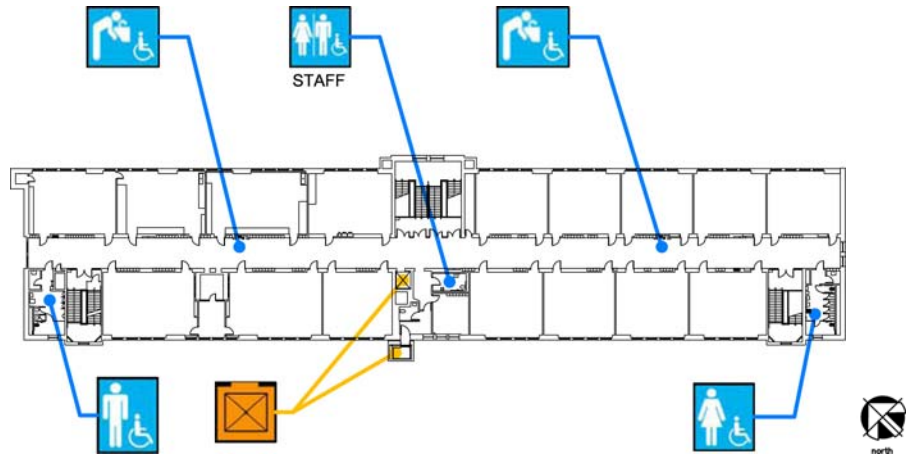

## Basement Floor Plan

Accessibility		Location
	Ramp	Ramps at north and south end of shop building and south side of gym.
	Men's, Women's, Unisex restroom	Student and staff restroom in locker rooms. Staff restrooms also in kitchen area. Girls' restrooms in shop building.
	Drinking fountain	In locker rooms, shop building corridor, and on exterior wall of classroom building, facing the yards.
	Elevator	1 elevator on west side of main stairs, 1 elevator across from boys' locker room.

### First Floor Plan

Accessibility		Location
	Accessible entrance	Northwest side of main building, next to center stairs.
	Ramp	In corridor around auditorium.
	Men's, Women's, Unisex restroom	Staff restrooms in admin area and east side of auditorium. Girls' restrooms in main building. Boys' restrooms in shop building.
	Drinking fountain	Along the corridor in classroom building and in gym.
	Elevator	1 elevator on west side of main stairs, 1 elevator at southwest side of gym.

## Second Floor Plan

Accessibility		Location
	Men's, Women's, Unisex restroom	Girls' & staff restroom in east end of corridor. Boy's restroom at west end of corridor.
	Drinking fountain	North side of corridor.
	Elevator	2 elevators at the center of building, across the corridor from main stairs.

### Third Floor Plan

Accessibility		Location
	Men's, Women's, Unisex restroom	Girls' restroom at east end of corridor. Boy's restroom at west end of corridor. Staff restroom in the center, across from elevators.
	Drinking fountain	North side of corridor.
	Elevator	2 elevators at the center of building, across the corridor from main stairs.