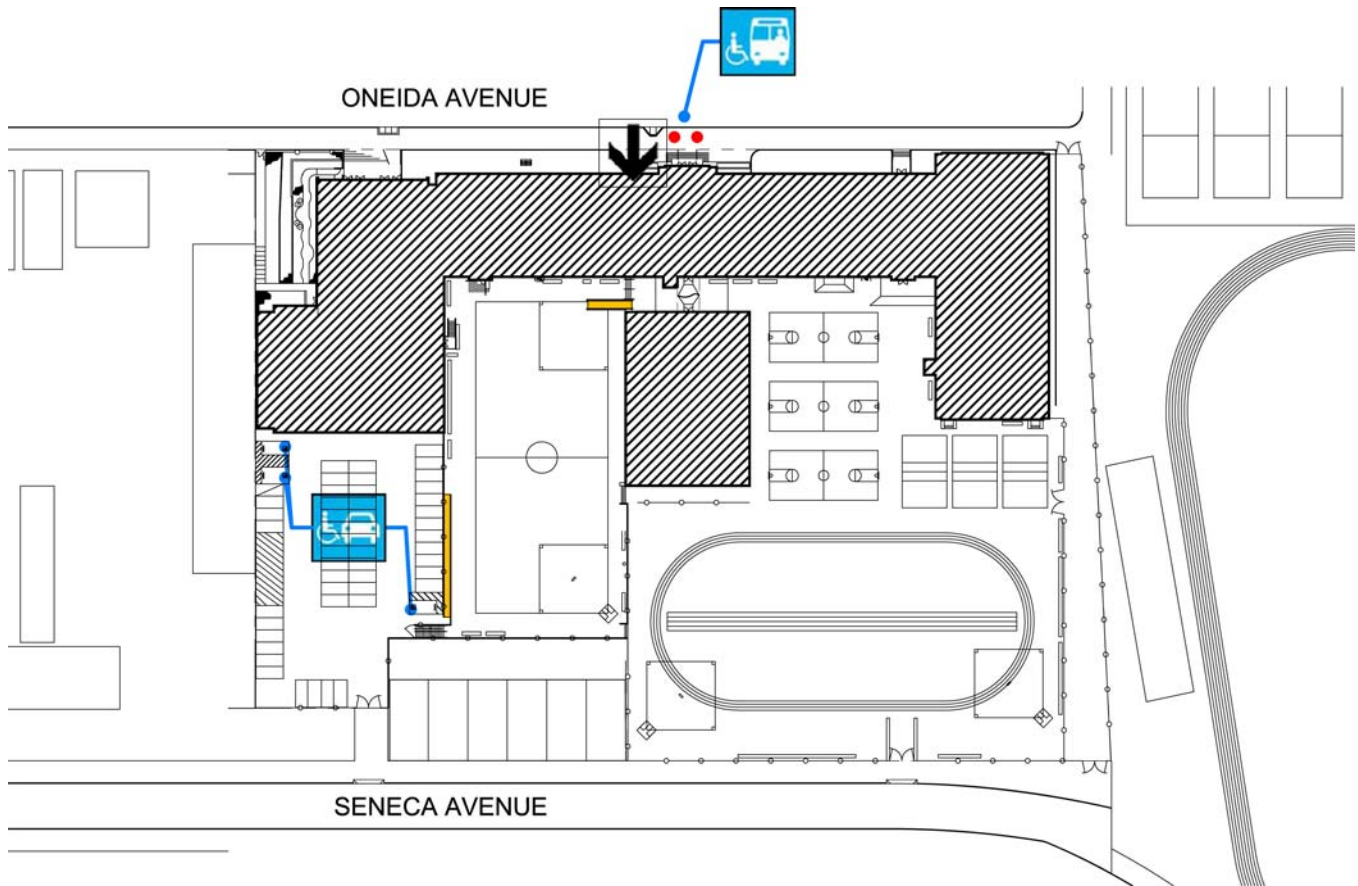

### Site Plan

Accessibility		Location
.....	Access path of travel	Along Oneida Avenue, down path next to main stairs to elevator.
	Accessible parking space	In parking lot off of Seneca Avenue, in back of the school.
	Accessible passenger loading zone	Along Oneida Avenue
	Accessible entrance	Next to main stairs on Oneida Avenue
	Ramp	Ramps from upper to lower yards.

## Basement Floor Plan

Accessibility		Location
	Ramp	Ramps at north and south end of shop building and south side of gym.
	Men's, Women's, Unisex restroom	Student and staff restroom in locker rooms. Staff restrooms also in kitchen area. Girls' restrooms in shop building.
	Drinking fountain	In locker rooms, shop building corridor, and on exterior wall of classroom building, facing the yards.
	Elevator	1 elevator on west side of main stairs, 1 elevator across from boys' locker room.

### First Floor Plan

Accessibility		Location
	Accessible entrance	Northwest side of main building, next to center stairs.
	Ramp	In corridor around auditorium.
	Men's, Women's, Unisex restroom	Staff restrooms in admin area and east side of auditorium. Girls' restrooms in main building. Boys' restrooms in shop building.
	Drinking fountain	Along the corridor in classroom building and in gym.
	Elevator	1 elevator on west side of main stairs, 1 elevator at southwest side of gym.

### Third Floor Plan

Accessibility		Location
	Men's, Women's, Unisex restroom	Girls' restroom at east end of corridor. Boy's restroom at west end of corridor. Staff restroom in the center, across from elevators.
	Drinking fountain	North side of corridor.
	Elevator	2 elevators at the center of building, across the corridor from main stairs.