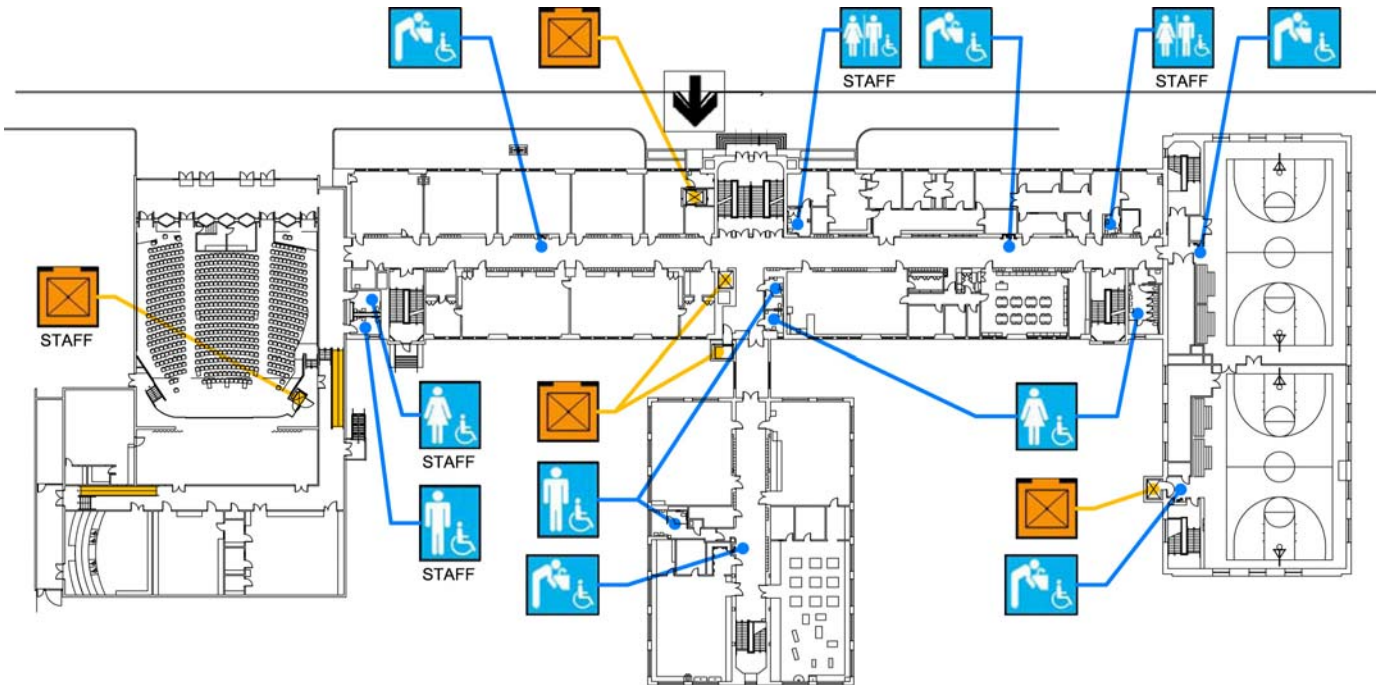

## Basement Floor Plan

Accessibility		Location
	Ramp	Ramps at north and south end of shop building and south side of gym.
	Men's, Women's, Unisex restroom	Student and staff restroom in locker rooms. Staff restrooms also in kitchen area. Girls' restrooms in shop building.
	Drinking fountain	In locker rooms, shop building corridor, and on exterior wall of classroom building, facing the yards.
	Elevator	1 elevator on west side of main stairs, 1 elevator across from boys' locker room.

### First Floor Plan

Accessibility		Location
	Accessible entrance	Northwest side of main building, next to center stairs.
	Ramp	In corridor around auditorium.
	Men's, Women's, Unisex restroom	Staff restrooms in admin area and east side of auditorium. Girls' restrooms in main building. Boys' restrooms in shop building.
	Drinking fountain	Along the corridor in classroom building and in gym.
	Elevator	1 elevator on west side of main stairs, 1 elevator at southwest side of gym.