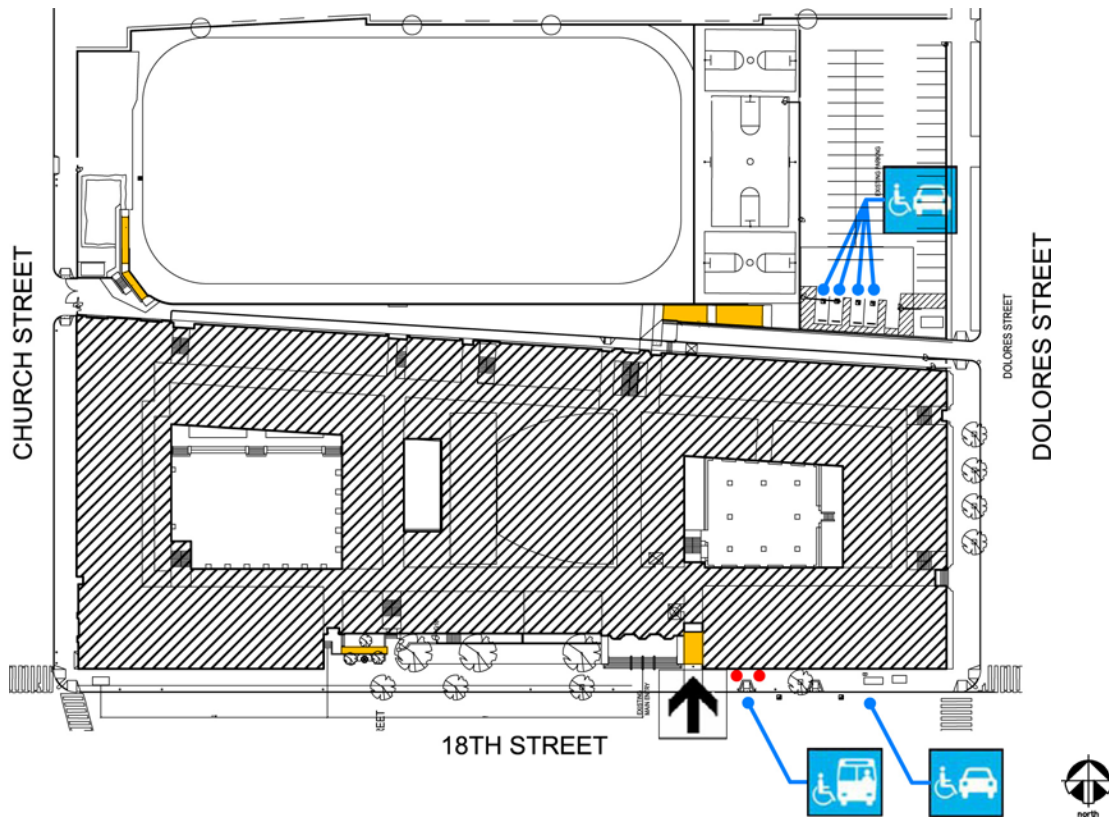

## Site Plan

Accessibility		Location
.....	Access path of travel	From 18th Street, down ramp by the main stairs.
	Accessible parking space	On 18th Street and in parking lot off of Dolores Street.
	Accessible passenger loading zone	On 18th Street
	Accessible entrance	From 18th Street, down ramp by the main stairs.
	Ramp	4 sets of exterior ramps. 2 on 18th Street, 1 from parking lot, and 1 to stadium.

## Basement Floor Plan

Accessibility		Location
		Accessible entrance South side of building by elevator.
		Ramp Ramp on south side of building.
		Men's, Women's, Unisex restroom Girls' restrooms in locker rooms. Boys' restrooms across from east gym. Staff restrooms on east and west end of building in office areas.
		Drinking fountain 2 drinking fountains along main corridor.
		Elevator 2 elevators in center of building.

## First Floor Plan

Accessibility		Location
	Ramp	Several ramps throughout this floor for access to rooms and corridors.
	Men's, Women's, Unisex restroom	Student restrooms across from east gym and west side of auditorium. Boys' restroom in locker rooms. Staff restrooms along corridors.
	Drinking fountain	3 drinking fountain along corridors.
	Elevator	2 elevators off of main lobby. 3 chairlifts for access to music room, boys' locker room, and west gym.

### Third Floor Plan

Accessibility		Location
		Ramp Several ramps along corridors.
		Men's, Women's, Unisex restroom Student and staff restrooms on northeast side of building and west of the auditorium.
		Drinking fountain 3 drinking fountain along corridors.
		Elevator 2 elevators by south east side of auditorium.