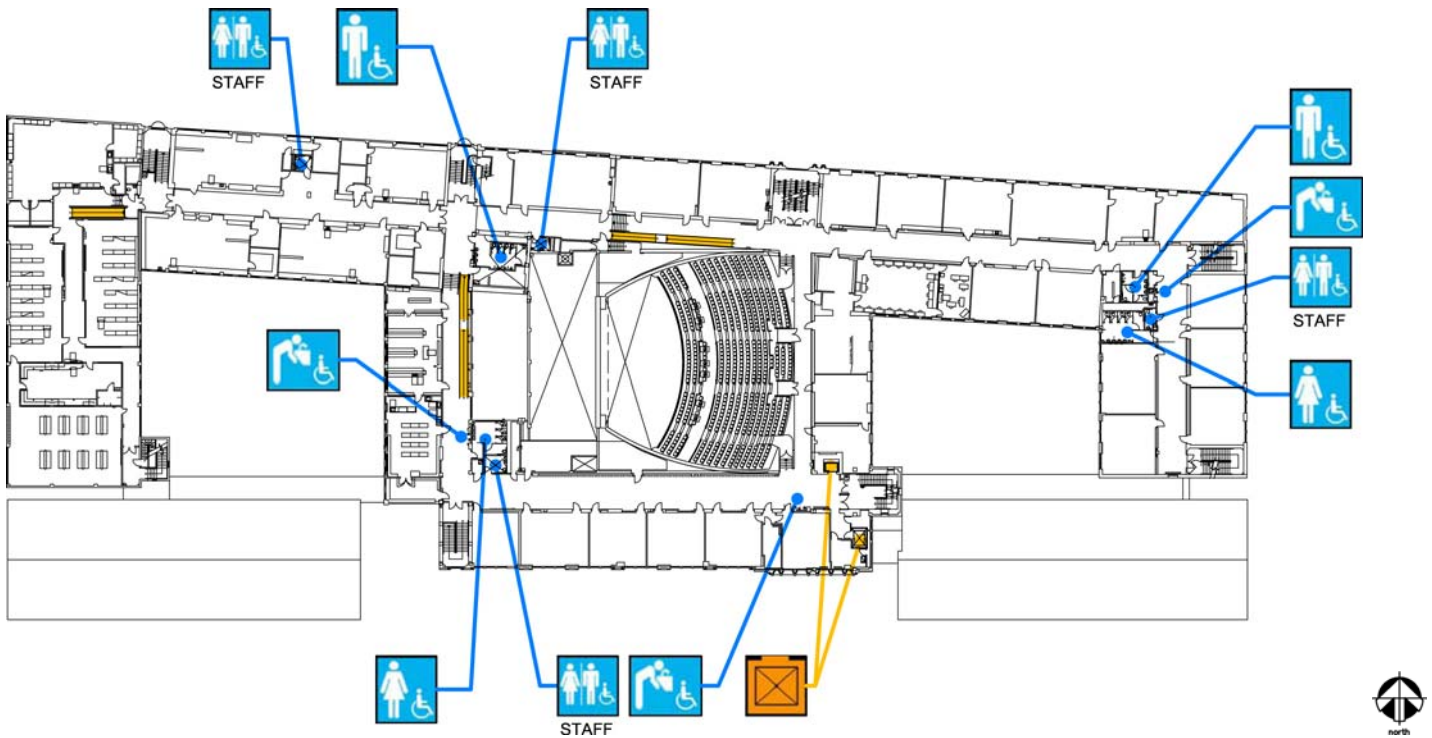

## Basement Floor Plan

Accessibility		Location
	Accessible entrance	South side of building by elevator.
	Ramp	Ramp on south side of building.
	Men's, Women's, Unisex restroom	Girls' restrooms in locker rooms. Boys' restrooms across from east gym. Staff restrooms on east and west end of building in office areas.
	Drinking fountain	2 drinking fountains along main corridor.
	Elevator	2 elevators in center of building.

## First Floor Plan

Accessibility		Location
	Ramp	Several ramps throughout this floor for access to rooms and corridors.
	Men's, Women's, Unisex restroom	Student restrooms across from east gym and west side of auditorium. Boys' restroom in locker rooms. Staff restrooms along corridors.
	Drinking fountain	3 drinking fountain along corridors.
	Elevator	2 elevators off of main lobby. 3 chairlifts for access to music room, boys' locker room, and west gym.

## Second Floor Plan

Accessibility		Location
	Ramp	Several ramps throughout this floor for access to rooms and corridors.
	Men's, Women's, Unisex restroom	Student and staff restrooms on northeast side of building and west of the auditorium.
	Drinking fountain	3 drinking fountain along corridors.
	Elevator	2 elevators by south east side of auditorium. Chairlift in northwest corner of corridor.

### Third Floor Plan

Accessibility		Location
		Ramp Several ramps along corridors.
		Men's, Women's, Unisex restroom Student and staff restrooms on northeast side of building and west of the auditorium.
		Drinking fountain 3 drinking fountain along corridors.
		Elevator 2 elevators by south east side of auditorium.