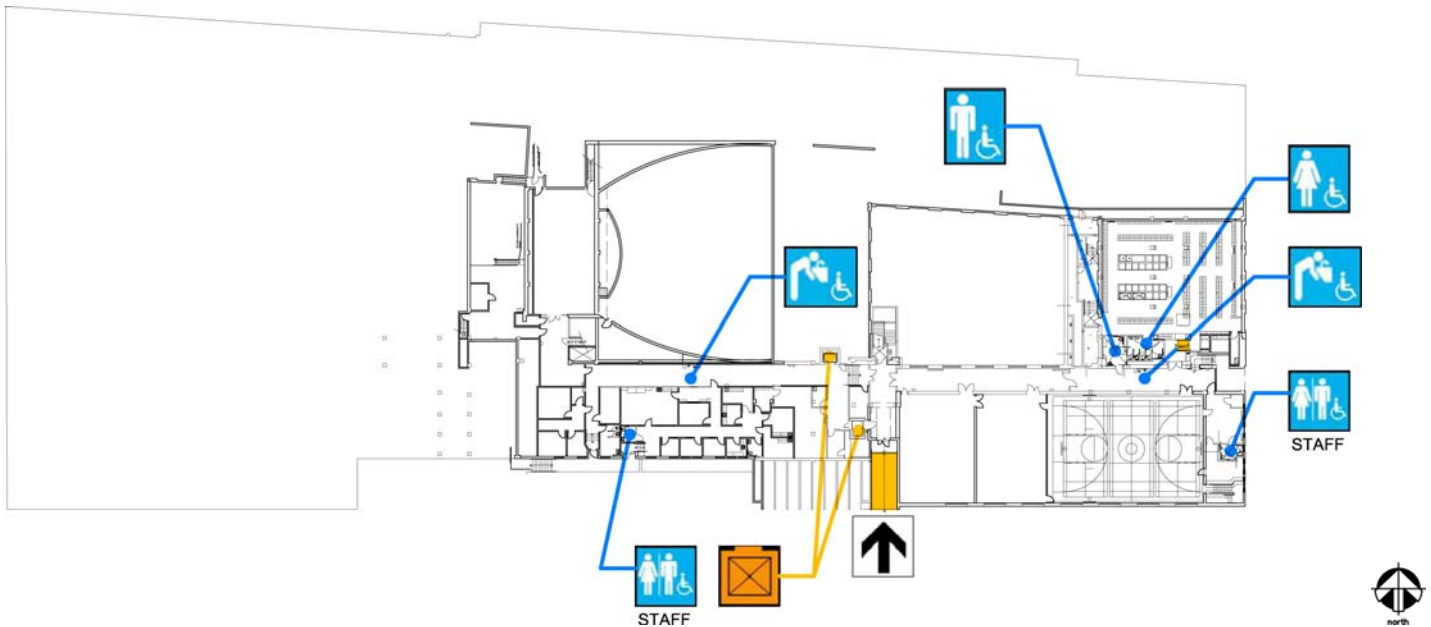

## Site Plan

Accessibility		Location
.....	Access path of travel	From 18th Street, down ramp by the main stairs.
	Accessible parking space	On 18th Street and in parking lot off of Dolores Street.
	Accessible passenger loading zone	On 18th Street
	Accessible entrance	From 18th Street, down ramp by the main stairs.
	Ramp	4 sets of exterior ramps. 2 on 18th Street, 1 from parking lot, and 1 to stadium.

## Basement Floor Plan

Accessibility		Location
		Accessible entrance South side of building by elevator.
		Ramp Ramp on south side of building.
		Men's, Women's, Unisex restroom Girls' restrooms in locker rooms. Boys' restrooms across from east gym. Staff restrooms on east and west end of building in office areas.
		Drinking fountain 2 drinking fountains along main corridor.
		Elevator 2 elevators in center of building.

## First Floor Plan

Accessibility		Location
	Ramp	Several ramps throughout this floor for access to rooms and corridors.
	Men's, Women's, Unisex restroom	Student restrooms across from east gym and west side of auditorium. Boys' restroom in locker rooms. Staff restrooms along corridors.
	Drinking fountain	3 drinking fountain along corridors.
	Elevator	2 elevators off of main lobby. 3 chairlifts for access to music room, boys' locker room, and west gym.

## Second Floor Plan

Accessibility		Location
	Ramp	Several ramps throughout this floor for access to rooms and corridors.
	Men's, Women's, Unisex restroom	Student and staff restrooms on northeast side of building and west of the auditorium.
	Drinking fountain	3 drinking fountain along corridors.
	Elevator	2 elevators by south east side of auditorium. Chairlift in northwest corner of corridor.