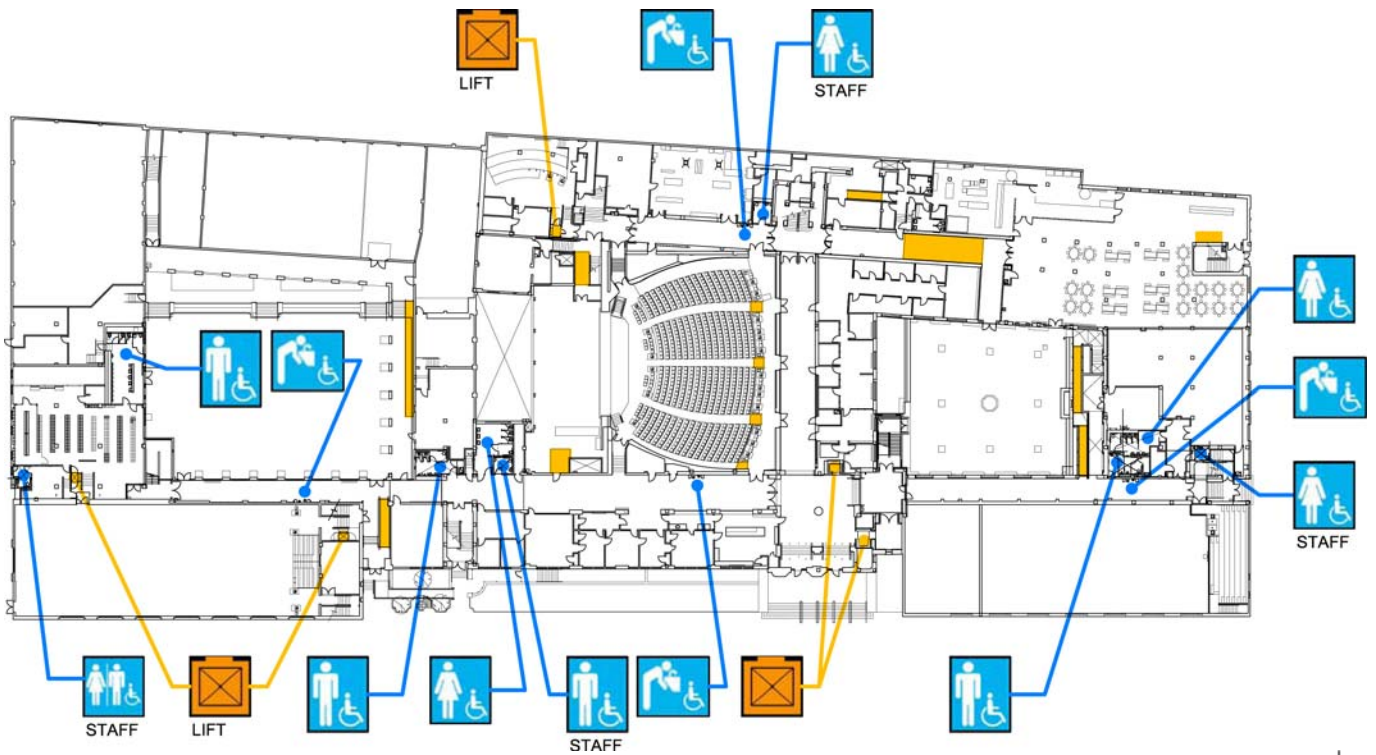

## Basement Floor Plan

Accessibility		Location
		Accessible entrance South side of building by elevator.
		Ramp Ramp on south side of building.
		Men's, Women's, Unisex restroom Girls' restrooms in locker rooms. Boys' restrooms across from east gym. Staff restrooms on east and west end of building in office areas.
		Drinking fountain 2 drinking fountains along main corridor.
		Elevator 2 elevators in center of building.

## First Floor Plan

Accessibility		Location
	Ramp	Several ramps throughout this floor for access to rooms and corridors.
	Men's, Women's, Unisex restroom	Student restrooms across from east gym and west side of auditorium. Boys' restroom in locker rooms. Staff restrooms along corridors.
	Drinking fountain	3 drinking fountain along corridors.
	Elevator	2 elevators off of main lobby. 3 chairlifts for access to music room, boys' locker room, and west gym.

## Second Floor Plan

Accessibility		Location
	Ramp	Several ramps throughout this floor for access to rooms and corridors.
	Men's, Women's, Unisex restroom	Student and staff restrooms on northeast side of building and west of the auditorium.
	Drinking fountain	3 drinking fountain along corridors.
	Elevator	2 elevators by south east side of auditorium. Chairlift in northwest corner of corridor.

### Third Floor Plan

Accessibility		Location
		Ramp Several ramps along corridors.
		Men's, Women's, Unisex restroom Student and staff restrooms on northeast side of building and west of the auditorium.
		Drinking fountain 3 drinking fountain along corridors.
		Elevator 2 elevators by south east side of auditorium.