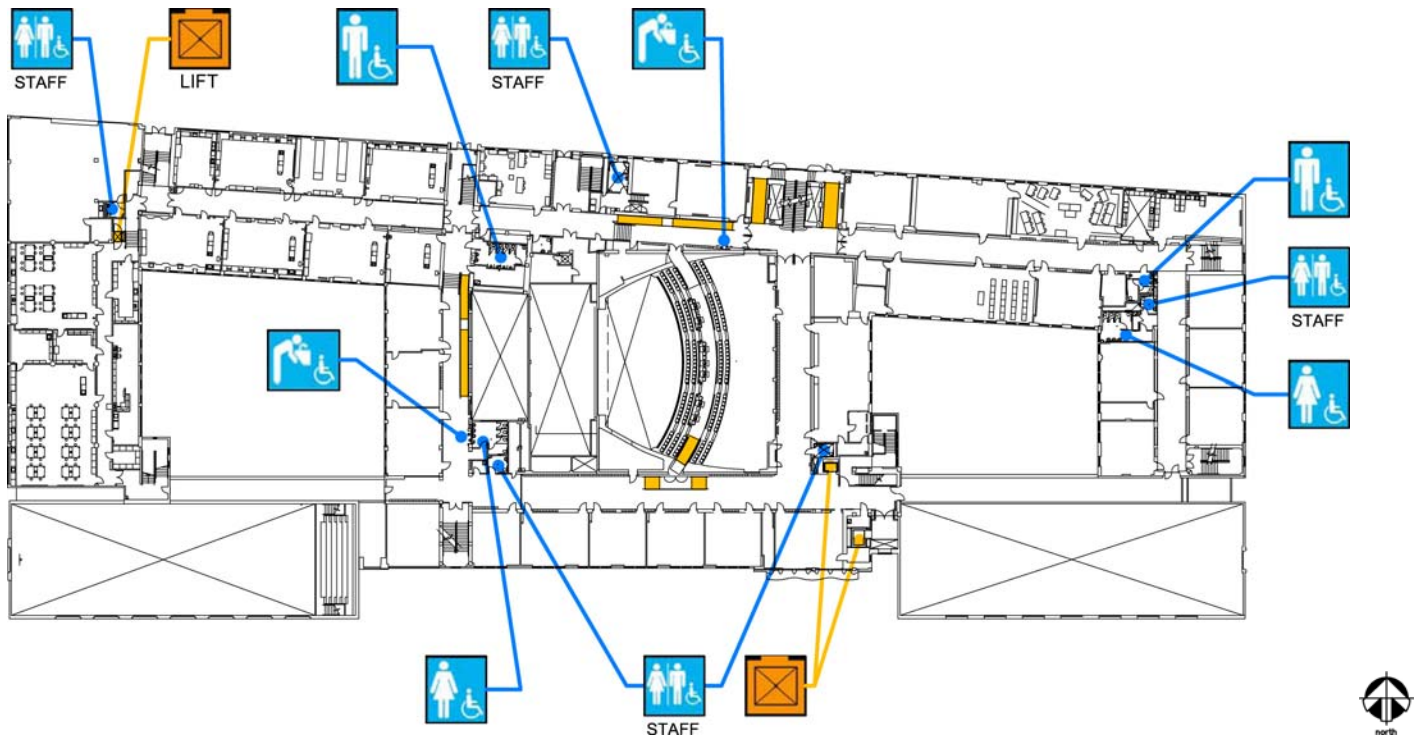

## Basement Floor Plan

Accessibility		Location
	Accessible entrance	South side of building by elevator.
	Ramp	Ramp on south side of building.
	Men's, Women's, Unisex restroom	Girls' restrooms in locker rooms. Boys' restrooms across from east gym. Staff restrooms on east and west end of building in office areas.
	Drinking fountain	2 drinking fountains along main corridor.
	Elevator	2 elevators in center of building.

## First Floor Plan

Accessibility		Location
	Ramp	Several ramps throughout this floor for access to rooms and corridors.
	Men's, Women's, Unisex restroom	Student restrooms across from east gym and west side of auditorium. Boys' restroom in locker rooms. Staff restrooms along corridors.
	Drinking fountain	3 drinking fountain along corridors.
	Elevator	2 elevators off of main lobby. 3 chairlifts for access to music room, boys' locker room, and west gym.

## Second Floor Plan

Accessibility		Location
	Ramp	Several ramps throughout this floor for access to rooms and corridors.
	Men's, Women's, Unisex restroom	Student and staff restrooms on northeast side of building and west of the auditorium.
	Drinking fountain	3 drinking fountain along corridors.
	Elevator	2 elevators by south east side of auditorium. Chairlift in northwest corner of corridor.

### Third Floor Plan

Accessibility		Location
		Ramp Several ramps along corridors.
		Men's, Women's, Unisex restroom Student and staff restrooms on northeast side of building and west of the auditorium.
		Drinking fountain 3 drinking fountain along corridors.
		Elevator 2 elevators by south east side of auditorium.