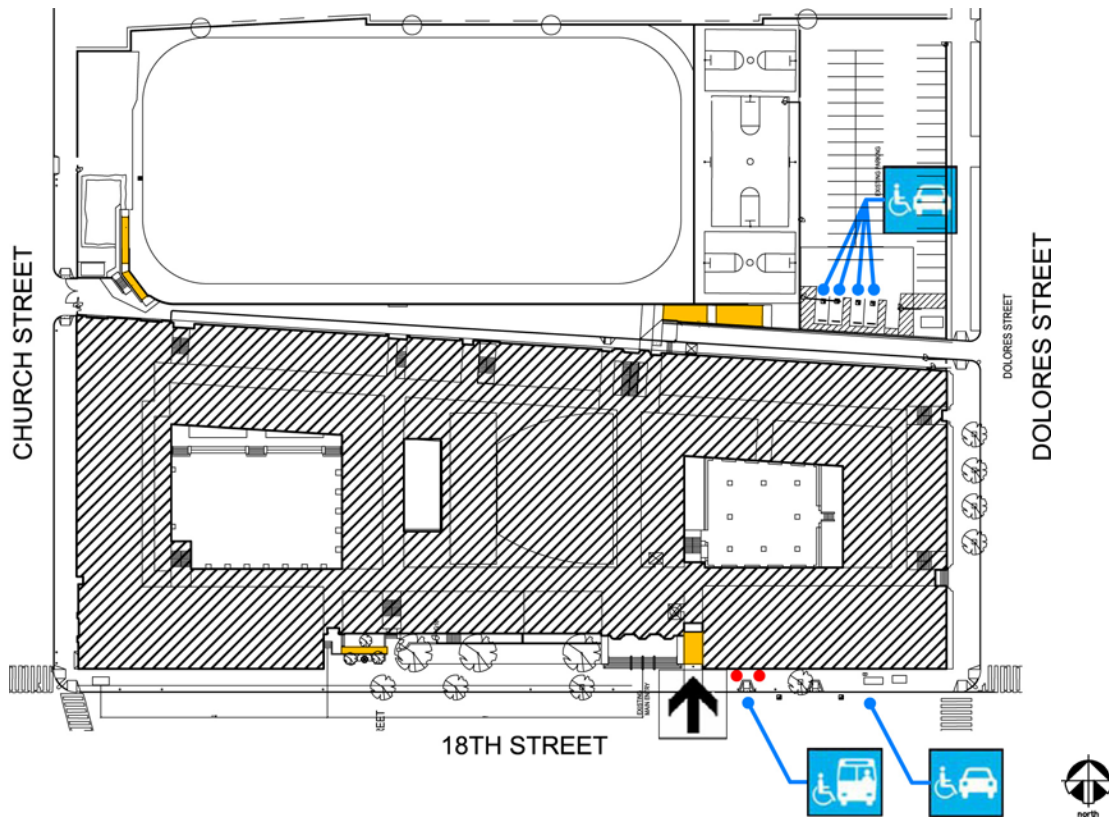

## Site Plan

Accessibility		Location
.....	Access path of travel	From 18th Street, down ramp by the main stairs.
	Accessible parking space	On 18th Street and in parking lot off of Dolores Street.
	Accessible passenger loading zone	On 18th Street
	Accessible entrance	From 18th Street, down ramp by the main stairs.
	Ramp	4 sets of exterior ramps. 2 on 18th Street, 1 from parking lot, and 1 to stadium.

## Basement Floor Plan

Accessibility		Location
	Accessible entrance	South side of building by elevator.
	Ramp	Ramp on south side of building.
	Men's, Women's, Unisex restroom	Girls' restrooms in locker rooms. Boys' restrooms across from east gym. Staff restrooms on east and west end of building in office areas.
	Drinking fountain	2 drinking fountains along main corridor.
	Elevator	2 elevators in center of building.

## First Floor Plan

Accessibility		Location
	Ramp	Several ramps throughout this floor for access to rooms and corridors.
	Men's, Women's, Unisex restroom	Student restrooms across from east gym and west side of auditorium. Boys' restroom in locker rooms. Staff restrooms along corridors.
	Drinking fountain	3 drinking fountain along corridors.
	Elevator	2 elevators off of main lobby. 3 chairlifts for access to music room, boys' locker room, and west gym.

### Third Floor Plan

Accessibility		Location
		Ramp Several ramps along corridors.
		Men's, Women's, Unisex restroom Student and staff restrooms on northeast side of building and west of the auditorium.
		Drinking fountain 3 drinking fountain along corridors.
		Elevator 2 elevators by south east side of auditorium.