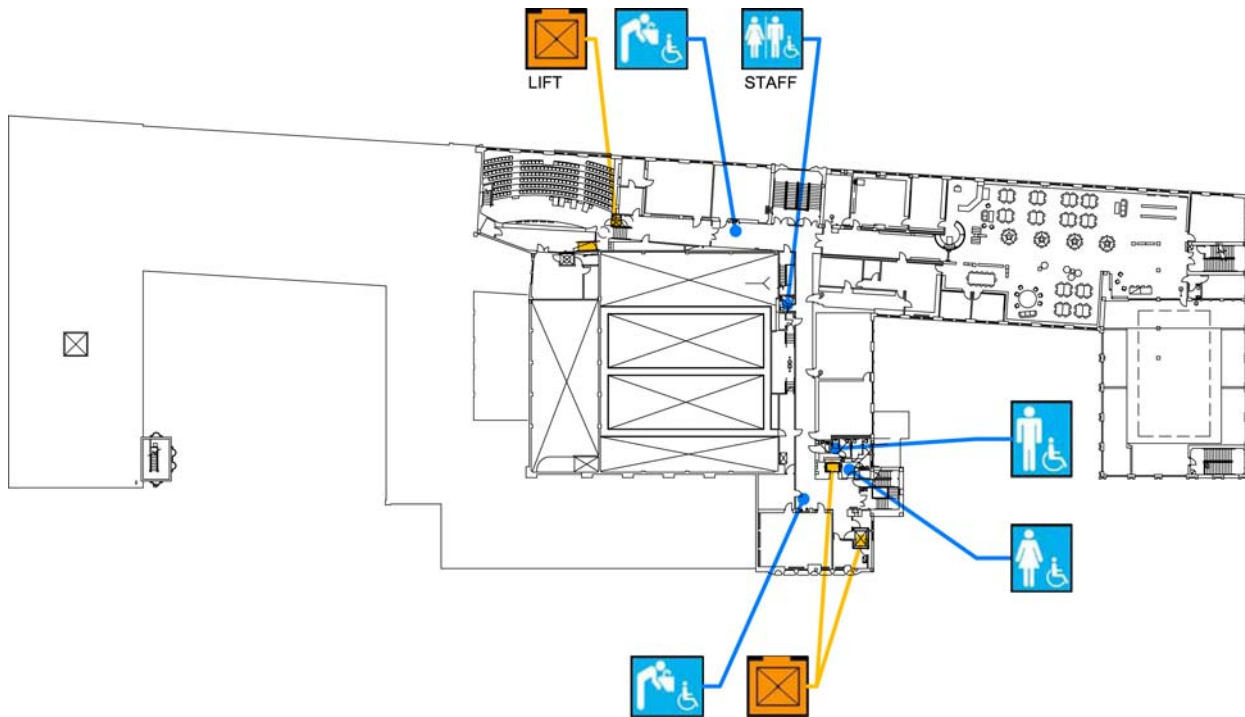

## First Floor Plan

Accessibility		Location
	Ramp	Several ramps throughout this floor for access to rooms and corridors.
	Men's, Women's, Unisex restroom	Student restrooms across from east gym and west side of auditorium. Boys' restroom in locker rooms. Staff restrooms along corridors.
	Drinking fountain	3 drinking fountain along corridors.
	Elevator	2 elevators off of main lobby. 3 chairlifts for access to music room, boys' locker room, and west gym.

## Second Floor Plan

Accessibility		Location
	Ramp	Several ramps throughout this floor for access to rooms and corridors.
	Men's, Women's, Unisex restroom	Student and staff restrooms on northeast side of building and west of the auditorium.
	Drinking fountain	3 drinking fountain along corridors.
	Elevator	2 elevators by south east side of auditorium. Chairlift in northwest corner of corridor.

### Third Floor Plan

Accessibility		Location
		Ramp Several ramps along corridors.
		Men's, Women's, Unisex restroom Student and staff restrooms on northeast side of building and west of the auditorium.
		Drinking fountain 3 drinking fountain along corridors.
		Elevator 2 elevators by south east side of auditorium.

### Fourth Floor Plan

Accessibility		Location
		Ramp Ramp to little theater.
		Men's, Women's, Unisex restroom Student restrooms down center corridor on south side of building. Staff restrooms north end of center corridor.
		Drinking fountain 2 drinking fountain along corridors.
		Elevator 2 elevators by south side of building by student restrooms.