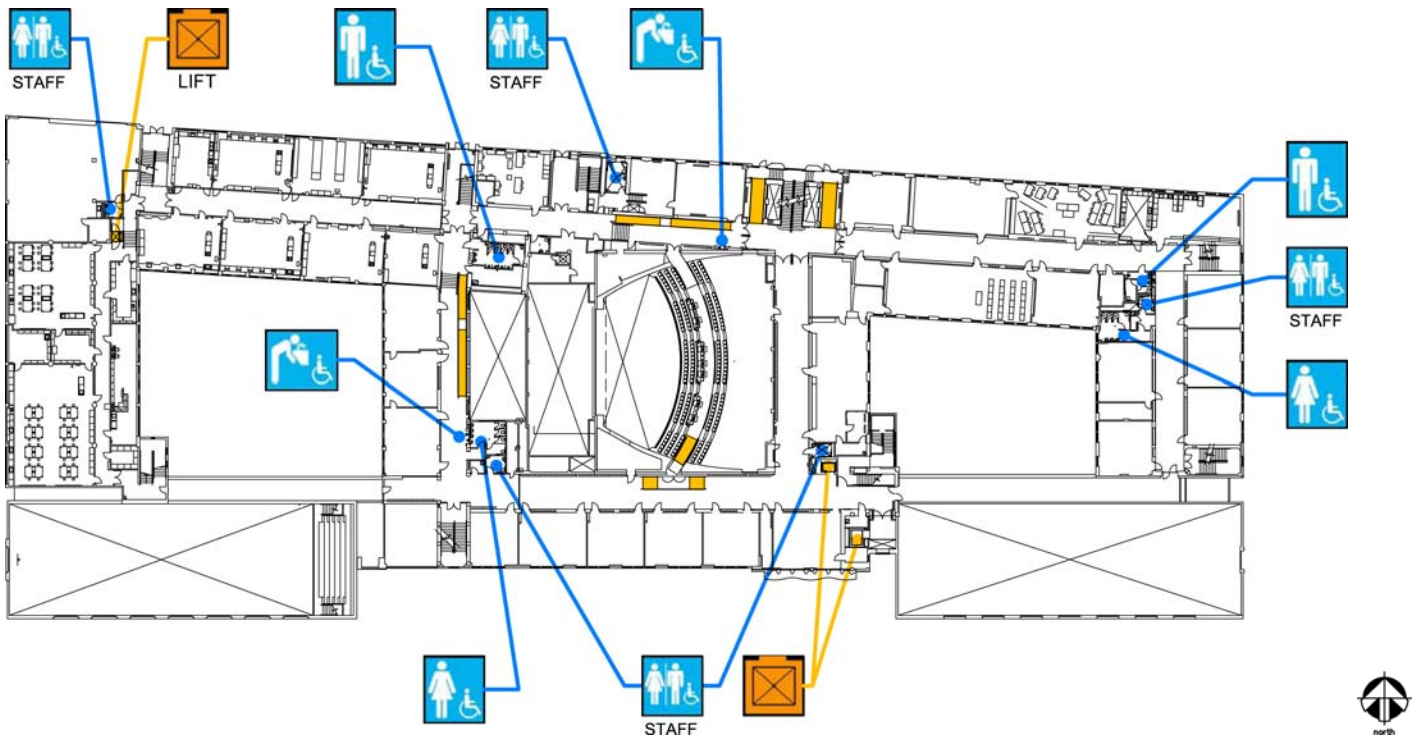

## Basement Floor Plan

Accessibility		Location
		Accessible entrance South side of building by elevator.
		Ramp Ramp on south side of building.
		Men's, Women's, Unisex restroom Girls' restrooms in locker rooms. Boys' restrooms across from east gym. Staff restrooms on east and west end of building in office areas.
		Drinking fountain 2 drinking fountains along main corridor.
		Elevator 2 elevators in center of building.

## First Floor Plan

Accessibility		Location
	Ramp	Several ramps throughout this floor for access to rooms and corridors.
	Men's, Women's, Unisex restroom	Student restrooms across from east gym and west side of auditorium. Boys' restroom in locker rooms. Staff restrooms along corridors.
	Drinking fountain	3 drinking fountain along corridors.
	Elevator	2 elevators off of main lobby. 3 chairlifts for access to music room, boys' locker room, and west gym.

## Second Floor Plan

Accessibility		Location
	Ramp	Several ramps throughout this floor for access to rooms and corridors.
	Men's, Women's, Unisex restroom	Student and staff restrooms on northeast side of building and west of the auditorium.
	Drinking fountain	3 drinking fountain along corridors.
	Elevator	2 elevators by south east side of auditorium. Chairlift in northwest corner of corridor.

### Third Floor Plan

Accessibility		Location
		Ramp Several ramps along corridors.
		Men's, Women's, Unisex restroom Student and staff restrooms on northeast side of building and west of the auditorium.
		Drinking fountain 3 drinking fountain along corridors.
		Elevator 2 elevators by south east side of auditorium.