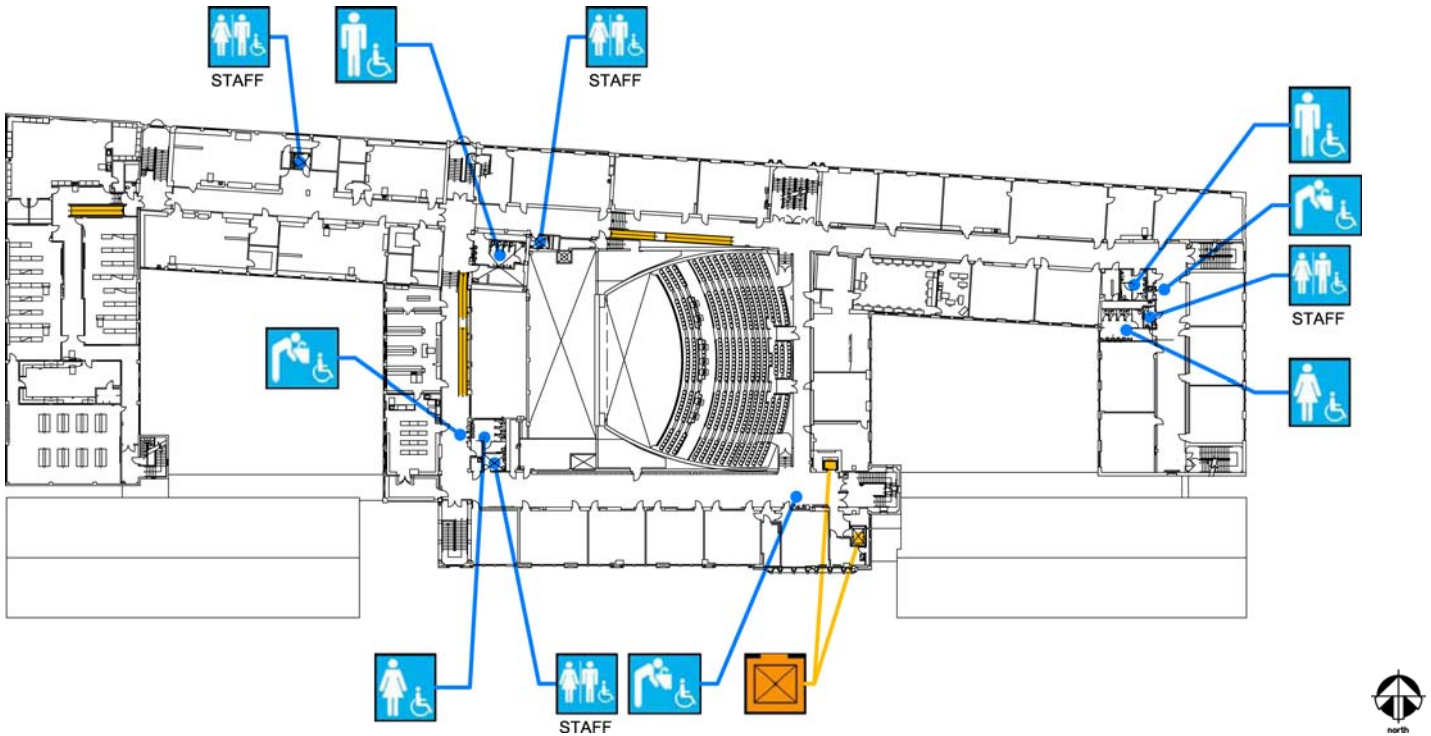

## Basement Floor Plan

Accessibility		Location
		Accessible entrance South side of building by elevator.
		Ramp Ramp on south side of building.
		Men's, Women's, Unisex restroom Girls' restrooms in locker rooms. Boys' restrooms across from east gym. Staff restrooms on east and west end of building in office areas.
		Drinking fountain 2 drinking fountains along main corridor.
		Elevator 2 elevators in center of building.

## First Floor Plan

Accessibility		Location
	Ramp	Several ramps throughout this floor for access to rooms and corridors.
	Men's, Women's, Unisex restroom	Student restrooms across from east gym and west side of auditorium. Boys' restroom in locker rooms. Staff restrooms along corridors.
	Drinking fountain	3 drinking fountain along corridors.
	Elevator	2 elevators off of main lobby. 3 chairlifts for access to music room, boys' locker room, and west gym.

## Second Floor Plan

Accessibility		Location
	Ramp	Several ramps throughout this floor for access to rooms and corridors.
	Men's, Women's, Unisex restroom	Student and staff restrooms on northeast side of building and west of the auditorium.
	Drinking fountain	3 drinking fountain along corridors.
	Elevator	2 elevators by south east side of auditorium. Chairlift in northwest corner of corridor.

### Third Floor Plan

Accessibility		Location
		Ramp Several ramps along corridors.
		Men's, Women's, Unisex restroom Student and staff restrooms on northeast side of building and west of the auditorium.
		Drinking fountain 3 drinking fountain along corridors.
		Elevator 2 elevators by south east side of auditorium.