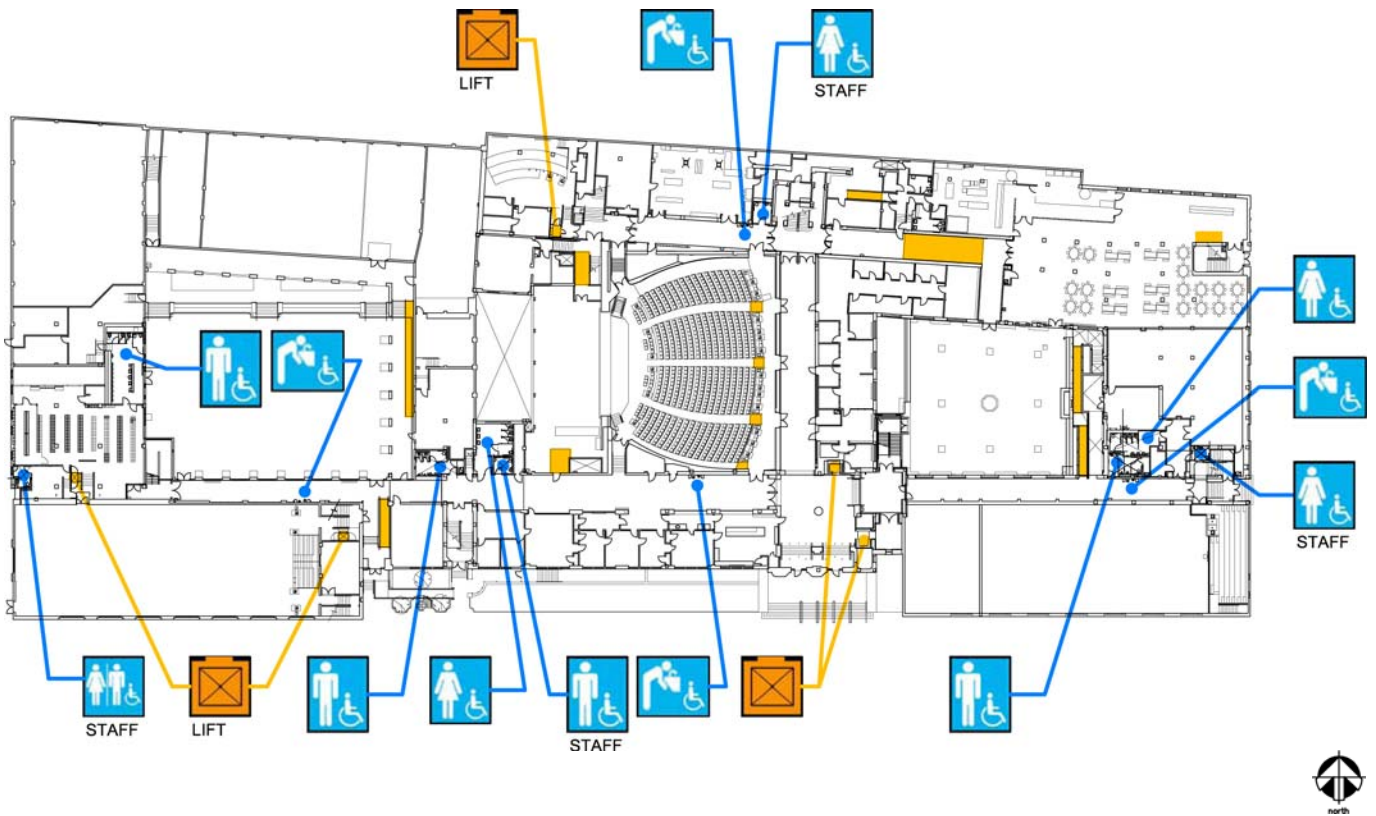

## Basement Floor Plan

Accessibility		Location
	Accessible entrance	South side of building by elevator.
	Ramp	Ramp on south side of building.
	Men's, Women's, Unisex restroom	Girls' restrooms in locker rooms. Boys' restrooms across from east gym. Staff restrooms on east and west end of building in office areas.
	Drinking fountain	2 drinking fountains along main corridor.
	Elevator	2 elevators in center of building.

## First Floor Plan

Accessibility		Location
	Ramp	Several ramps throughout this floor for access to rooms and corridors.
	Men's, Women's, Unisex restroom	Student restrooms across from east gym and west side of auditorium. Boys' restroom in locker rooms. Staff restrooms along corridors.
	Drinking fountain	3 drinking fountain along corridors.
	Elevator	2 elevators off of main lobby. 3 chairlifts for access to music room, boys' locker room, and west gym.

## Second Floor Plan

Accessibility		Location
	Ramp	Several ramps throughout this floor for access to rooms and corridors.
	Men's, Women's, Unisex restroom	Student and staff restrooms on northeast side of building and west of the auditorium.
	Drinking fountain	3 drinking fountain along corridors.
	Elevator	2 elevators by south east side of auditorium. Chairlift in northwest corner of corridor.

### Third Floor Plan

Accessibility		Location
		Ramp Several ramps along corridors.
		Men's, Women's, Unisex restroom Student and staff restrooms on northeast side of building and west of the auditorium.
		Drinking fountain 3 drinking fountain along corridors.
		Elevator 2 elevators by south east side of auditorium.