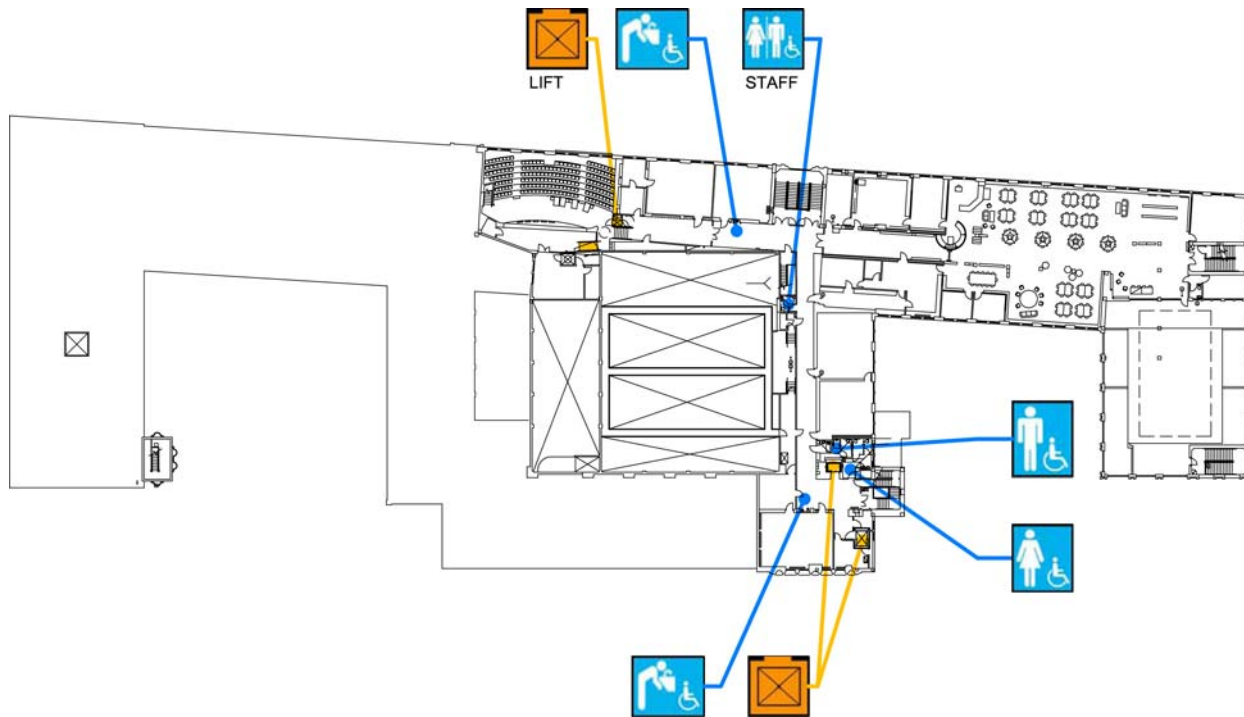

## First Floor Plan

Accessibility		Location
	Ramp	Several ramps throughout this floor for access to rooms and corridors.
	Men's, Women's, Unisex restroom	Student restrooms across from east gym and west side of auditorium. Boys' restroom in locker rooms. Staff restrooms along corridors.
	Drinking fountain	3 drinking fountain along corridors.
	Elevator	2 elevators off of main lobby. 3 chairlifts for access to music room, boys' locker room, and west gym.

## Second Floor Plan

Accessibility		Location
	Ramp	Several ramps throughout this floor for access to rooms and corridors.
	Men's, Women's, Unisex restroom	Student and staff restrooms on northeast side of building and west of the auditorium.
	Drinking fountain	3 drinking fountain along corridors.
	Elevator	2 elevators by south east side of auditorium. Chairlift in northwest corner of corridor.

### Third Floor Plan

Accessibility		Location
		Ramp Several ramps along corridors.
		Men's, Women's, Unisex restroom Student and staff restrooms on northeast side of building and west of the auditorium.
		Drinking fountain 3 drinking fountain along corridors.
		Elevator 2 elevators by south east side of auditorium.

## Fourth Floor Plan

Accessibility		Location
		Ramp Ramp to little theater.
		Men's, Women's, Unisex restroom Student restrooms down center corridor on south side of building. Staff restrooms north end of center corridor.
		Drinking fountain 2 drinking fountain along corridors.
		Elevator 2 elevators by south side of building by student restrooms.