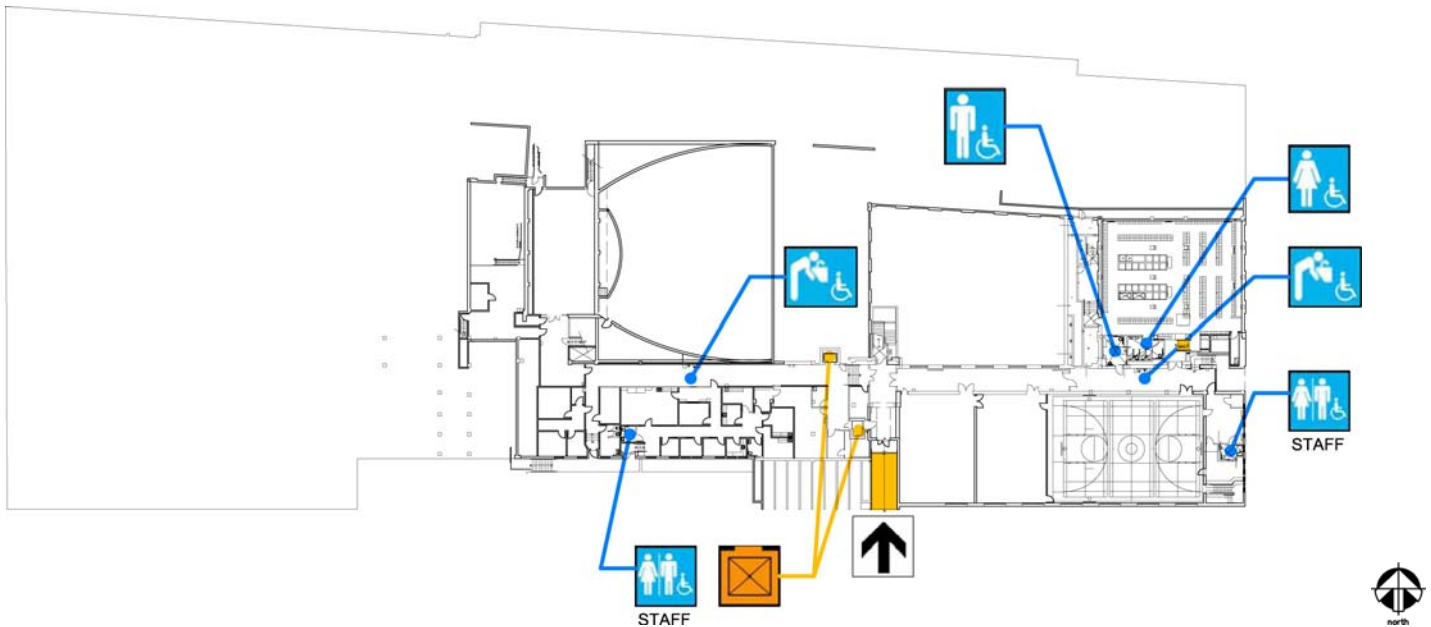

## Site Plan

Accessibility		Location
.....	Access path of travel	From 18th Street, down ramp by the main stairs.
	Accessible parking space	On 18th Street and in parking lot off of Dolores Street.
	Accessible passenger loading zone	On 18th Street
	Accessible entrance	From 18th Street, down ramp by the main stairs.
	Ramp	4 sets of exterior ramps. 2 on 18th Street, 1 from parking lot, and 1 to stadium.

## Basement Floor Plan

Accessibility		Location
	Accessible entrance	South side of building by elevator.
	Ramp	Ramp on south side of building.
	Men's, Women's, Unisex restroom	Girls' restrooms in locker rooms. Boys' restrooms across from east gym. Staff restrooms on east and west end of building in office areas.
	Drinking fountain	2 drinking fountains along main corridor.
	Elevator	2 elevators in center of building.

## First Floor Plan

Accessibility		Location
	Ramp	Several ramps throughout this floor for access to rooms and corridors.
	Men's, Women's, Unisex restroom	Student restrooms across from east gym and west side of auditorium. Boys' restroom in locker rooms. Staff restrooms along corridors.
	Drinking fountain	3 drinking fountain along corridors.
	Elevator	2 elevators off of main lobby. 3 chairlifts for access to music room, boys' locker room, and west gym.

## Second Floor Plan

Accessibility		Location
	Ramp	Several ramps throughout this floor for access to rooms and corridors.
	Men's, Women's, Unisex restroom	Student and staff restrooms on northeast side of building and west of the auditorium.
	Drinking fountain	3 drinking fountain along corridors.
	Elevator	2 elevators by south east side of auditorium. Chairlift in northwest corner of corridor.